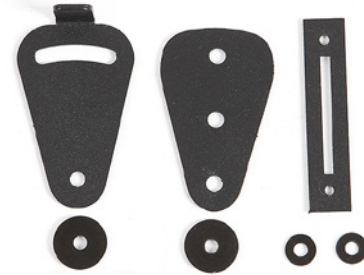

## Expansion Parts

TRACK ONLY

61280	Barn Door, 96" Track Only	Stainless Steel
61281	Barn Door, 96" Track Only	Black
61282	Barn Door, 96" Track Only	Bronze

TRACK JOINER KIT

WALL SPACER BOLT

61285	Barn Door, Track Joiner Kit	w/ Bolts, Stainless Steel
61286	Barn Door, Track Joiner Kit	w/ Bolts, Black
61287	Barn Door, Track Joiner Kit	w/ Bolts, Bronze
61288	Barn Door, Wall Spacer Bolt	Stainless Steel
61289	Barn Door, Wall Spacer Bolt	Black

# Accessories

FLOOR MOUNT GUIDE

WALL MOUNT GUIDE

LATCH

61290	Barn Door, Wall Mount Guide	(Nylon) White
61291	Barn Door, Floor Mount Guide	(Nylon) Black
61292	Barn Door, Latch Only	Stainless Steel
61293	Barn Door, Latch Only	Black
61294	Barn Door, Latch Only	Bronze

# Replacement Parts

STRAP BOLTS 1-3/8"

STRAP BOLTS 1-3/4"

61295	Barn Door, Strap Bolts	1-3/8" Length, Stainless Steel
61296	Barn Door, Strap Bolts	1-3/8" Length, Black
61297	Barn Door, Strap Bolts	1-3/4" Length, Stainless Steel
61298	Barn Door, Strap Bolts	1-3/4" Length, Black