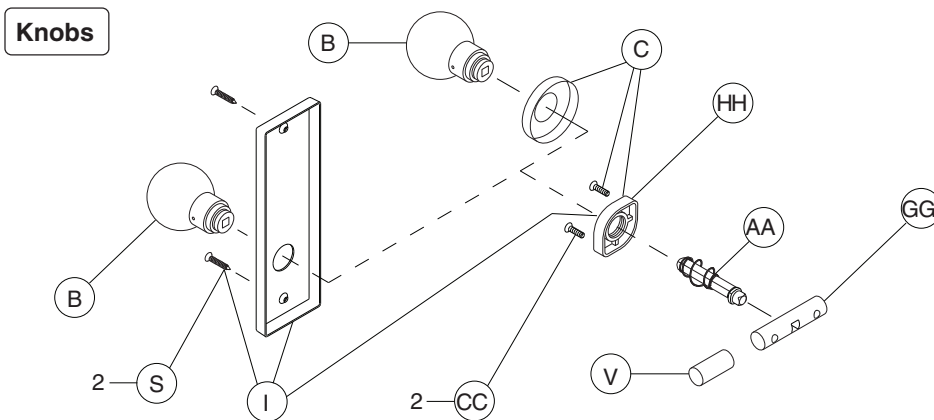

Trim assemblies

L9000-Series single dummy trim

L0170

	P/N	Description
B	09-402	Inside knob and lever
C	09-403	Inside rose
I	09-632	Inside escutcheon for knob/lever, N x blank
S	L583-133	N escutcheon thru-bolts/screws (quantity – 2)
V	K510-320	Dummy mounting plug
Y	L283-031	Inside lever mounting plate
AA	L283-065	Spindle and spring, single dummy
CC	Mounting plate screws (quantity – 2)	
	L583-290	Wood/metal door x rose/escutcheon x lever
	L583-291	Wood/metal door x rose/escutcheon x knob
GG	L583-286	Dummy mounting bar
HH	L583-321	Inside knob mounting plate
II	L583-322	Outside lever spacer

Notes: Reinforcement required for metal door applications. See template at www.allegion.com/us.
L0170 not available with L escutcheon.

Trim assemblies

L9000-Series double dummy trim

L0172

	P/N	Description
A	09-401	Outside knob and lever
B	09-402	Inside knob and lever
C	09-403	Inside rose
D	09-404	Outside rose and bushing
E	09-506	O/S rose & knob/lever, all designs except AST, AVA, MER
	09-655	Outside rose and knob/lever, AST, AVA, MER designs
G	09-550	Outside escutcheon x knob/lever (except 93 lever), L and N x blank
I	09-632	Inside escutcheon for knob/lever, L and N x blank
J	09-636	O/S escutcheon & bushing x knob/lever (except 93 lever), L and N x blank
	09-650	Outside N escutcheon and bushing x 93 lever, blank

	P/N	Description
S	L583-133	Escutcheon thru-bolts/screws (qty – 2), N escutcheon
	L583-287	Escutcheon thru-bolts/screws (qty – 2), L escutcheon
U	K110-550	Knob truarc rings and spacer pack
V	K510-320	Dummy mounting plug
X	L283-030	Lever truarc rings
Y	L283-031	Inside lever mounting plate
AA	L283-064	Spindle and spring, double dummy
CC	L583-066	Mounting plate screws (qty – 2), wood/metal door x rose/escutcheon x knob/lever, except single dummy
EE	L583-212	Mounting posts, L (qty – 2)
GG	L583-286	Dummy mounting bar
HH	L583-321	Inside knob mounting plate
II	L583-322	Outside lever spacers (qty – 2)