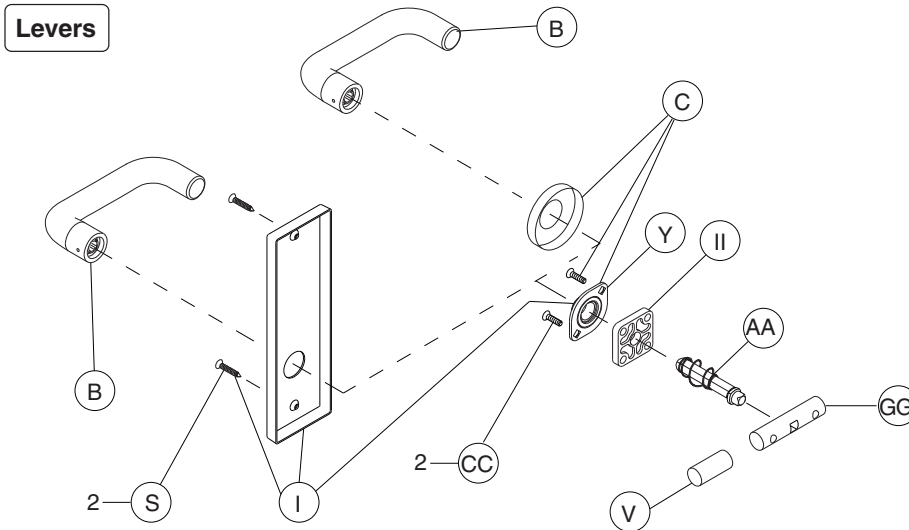

Trim assemblies

L9000-Series single dummy trim

L0170

	P/N	Description
B	09-402	Inside knob and lever
C	09-403	Inside rose
I	09-632	Inside escutcheon for knob/lever, N x blank
S	L583-133	N escutcheon thru-bolts/screws (quantity – 2)
V	K510-320	Dummy mounting plug
Y	L283-031	Inside lever mounting plate
AA	L283-065	Spindle and spring, single dummy
CC	Mounting plate screws (quantity – 2)	
	L583-290	Wood/metal door x rose/escutcheon x lever
	L583-291	Wood/metal door x rose/escutcheon x knob
GG	L583-286	Dummy mounting bar
HH	L583-321	Inside knob mounting plate
II	L583-322	Outside lever spacer

Notes: Reinforcement required for metal door applications. See template at www.allegion.com/us.
L0170 not available with L escutcheon.

Trim assemblies

L9000-Series double dummy trim

L0172

	P/N	Description
A	09-401	Outside knob and lever
B	09-402	Inside knob and lever
C	09-403	Inside rose
D	09-404	Outside rose and bushing
E	09-506	O/S rose & knob/lever, all designs except AST, AVA, MER
	09-655	Outside rose and knob/lever, AST, AVA, MER designs
G	09-550	Outside escutcheon x knob/lever (except 93 lever), L and N x blank
I	09-632	Inside escutcheon for knob/lever, L and N x blank
J	09-636	O/S escutcheon & bushing x knob/lever (except 93 lever), L and N x blank
	09-650	Outside N escutcheon and bushing x 93 lever, blank

	P/N	Description
S	L583-133	Escutcheon thru-bolts/screws (qty – 2), N escutcheon
	L583-287	Escutcheon thru-bolts/screws (qty – 2), L escutcheon
U	K110-550	Knob truarc rings and spacer pack
V	K510-320	Dummy mounting plug
X	L283-030	Lever truarc rings
Y	L283-031	Inside lever mounting plate
AA	L283-064	Spindle and spring, double dummy
CC	L583-066	Mounting plate screws (qty – 2), wood/metal door x rose/escutcheon x knob/lever, except single dummy
EE	L583-212	Mounting posts, L (qty – 2)
GG	L583-286	Dummy mounting bar
HH	L583-321	Inside knob mounting plate
II	L583-322	Outside lever spacers (qty – 2)