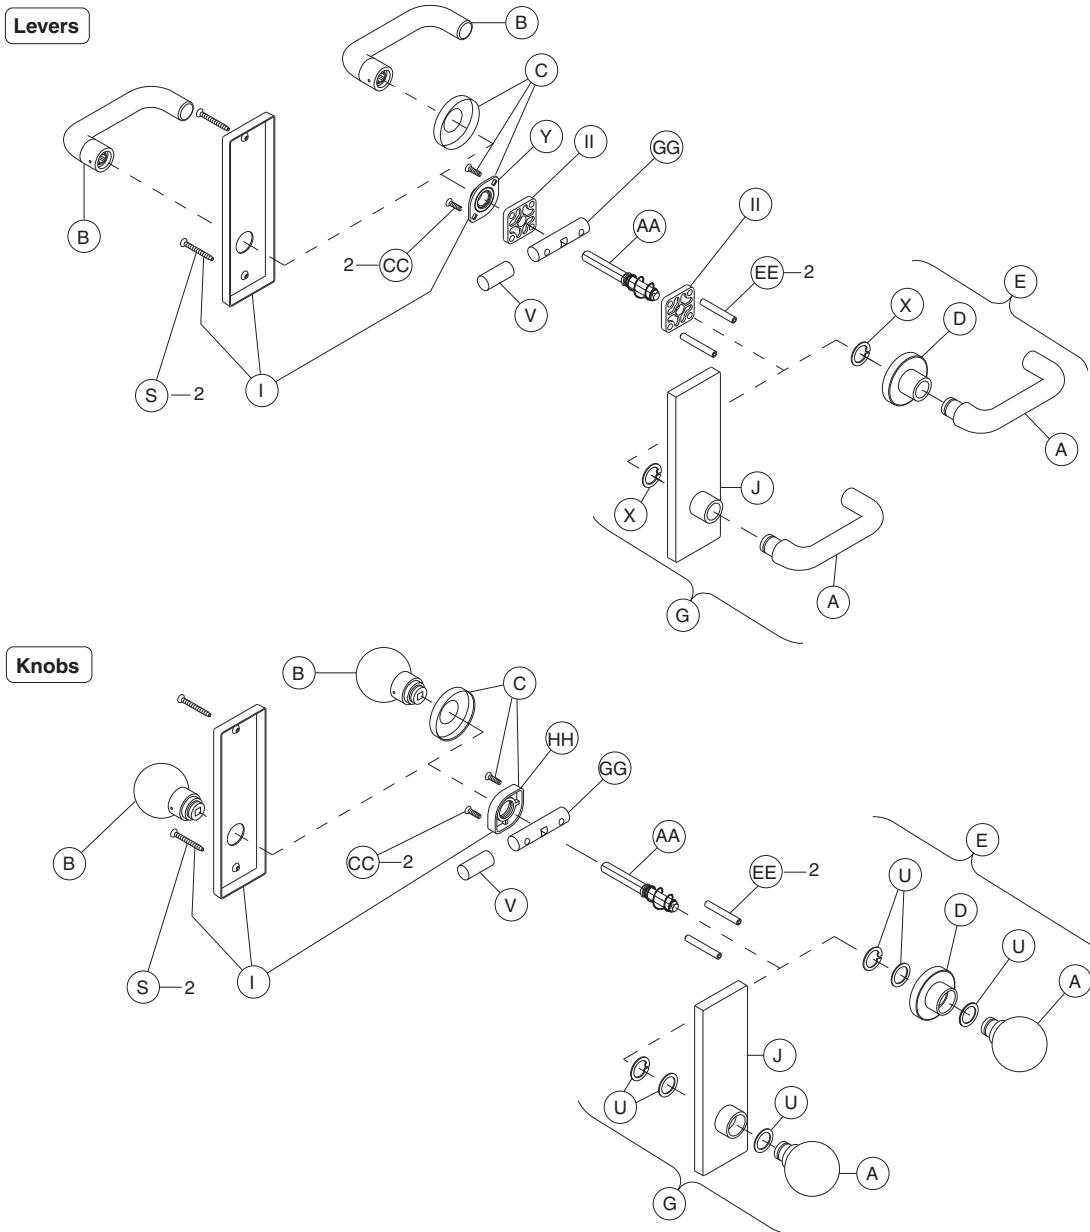

Trim assemblies

L9000-Series single dummy trim

L0170

	P/N	Description
B	09-402	Inside knob and lever
C	09-403	Inside rose
I	09-632	Inside escutcheon for knob/lever, N x blank
S	L583-133	N escutcheon thru-bolts/screws (quantity – 2)
V	K510-320	Dummy mounting plug
Y	L283-031	Inside lever mounting plate
AA	L283-065	Spindle and spring, single dummy
CC	Mounting plate screws (quantity – 2)	
	L583-290	Wood/metal door x rose/escutcheon x lever
	L583-291	Wood/metal door x rose/escutcheon x knob
GG	L583-286	Dummy mounting bar
HH	L583-321	Inside knob mounting plate
II	L583-322	Outside lever spacer

Notes: Reinforcement required for metal door applications. See template at www.allegion.com/us.
L0170 not available with L escutcheon.

Trim assemblies

L9000-Series double dummy trim

L0172

	P/N	Description
A	09-401	Outside knob and lever
B	09-402	Inside knob and lever
C	09-403	Inside rose
D	09-404	Outside rose and bushing
E	09-506	O/S rose & knob/lever, all designs except AST, AVA, MER
	09-655	Outside rose and knob/lever, AST, AVA, MER designs
G	09-550	Outside escutcheon x knob/lever (except 93 lever), L and N x blank
I	09-632	Inside escutcheon for knob/lever, L and N x blank
J	09-636	O/S escutcheon & bushing x knob/lever (except 93 lever), L and N x blank
	09-650	Outside N escutcheon and bushing x 93 lever, blank

	P/N	Description
S	L583-133	Escutcheon thru-bolts/screws (qty – 2), N escutcheon
	L583-287	Escutcheon thru-bolts/screws (qty – 2), L escutcheon
U	K110-550	Knob truarc rings and spacer pack
V	K510-320	Dummy mounting plug
X	L283-030	Lever truarc rings
Y	L283-031	Inside lever mounting plate
AA	L283-064	Spindle and spring, double dummy
CC	L583-066	Mounting plate screws (qty – 2), wood/metal door x rose/escutcheon x knob/lever, except single dummy
EE	L583-212	Mounting posts, L (qty – 2)
GG	L583-286	Dummy mounting bar
HH	L583-321	Inside knob mounting plate
II	L583-322	Outside lever spacers (qty – 2)