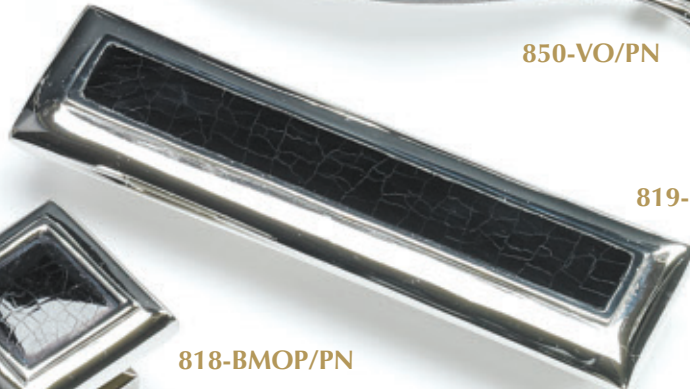

819-BMOP/PN

818-BMOP/PN

Violet Oyster (VO), Black Mother-of-Pearl (BMOP), Polished Nickel (PN)

Heirloom Treasures

INTRICATE AND COMPLEX JEWELRY

954P-AB

954K-AB

960K-PB/AB