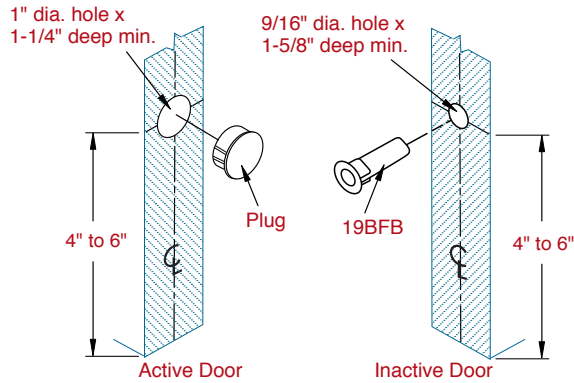

2960/2962 Automatic Flush Bolt-TEMPLATE

2960 = Single Bolt w/19BFB
2962 = Set of Bolts

19BFB BOTTOM FIRE BOLT (used with the 2960)

NON-HANDED FOR INACTIVE DOOR

Tip: You can use a cylindrical latch bolt prep jig for this prep.