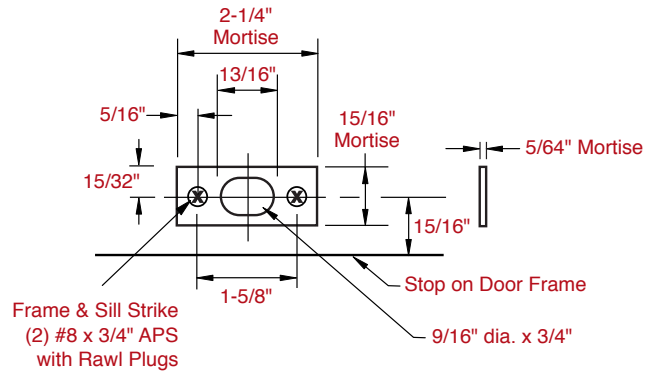

2960/2962 Automatic Flush Bolt-TEMPLATE

2960 = Single Bolt w/19BFB
2962 = Set of Bolts

19BFB BOTTOM FIRE BOLT (used with the 2960)

NON-HANDED FOR INACTIVE DOOR

Tip: You can use a cylindrical latch bolt prep jig for this prep.

Not To Scale

Template No.
T-2960/2962
Rev. 08/05/13

NOTE: Rockwood reserves the right to make product changes and is not responsible for obsolete template errors. To ensure your template is current, please visit our website at www.rockwoodmfg.com or call us at 800-458-2424.