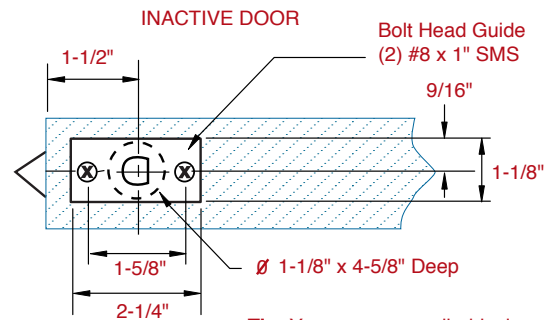

2960/2962 Automatic Flush Bolt-TEMPLATE

2960 = Single Bolt w/19BFB
2962 = Set of Bolts

19BFB BOTTOM FIRE BOLT (used with the 2960)

NON-HANDED FOR INACTIVE DOOR

Tip: You can use a cylindrical latch bolt prep jig for this prep.