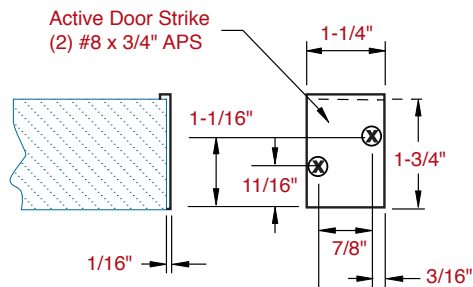

2960/2962 Automatic Flush Bolt-TEMPLATE

2960 = Single Bolt w/19BFB
2962 = Set of Bolts

19BFB BOTTOM FIRE BOLT (used with the 2960)

NON-HANDED FOR INACTIVE DOOR

Tip: You can use a cylindrical latch bolt prep jig for this prep.

Not To Scale

Template No.
T-2960/2962
Rev. 08/05/13

NOTE: Rockwood reserves the right to make product changes and is not responsible for obsolete template errors. To ensure your template is current, please visit our website at www.rockwoodmfg.com or call us at 800-458-2424.