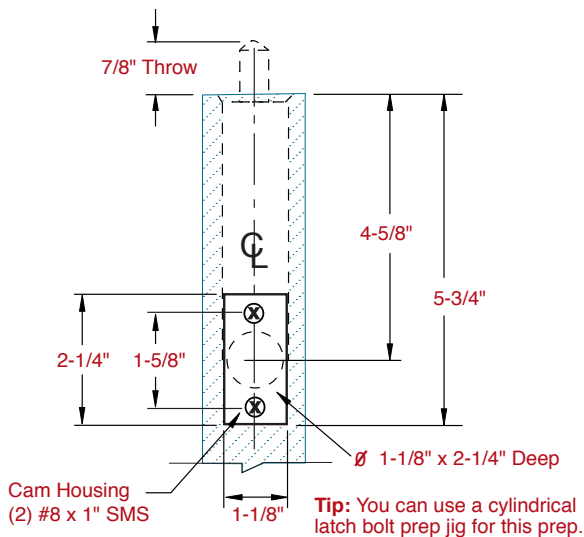

2960/2962 Automatic Flush Bolt-TEMPLATE

2960 = Single Bolt w/19BFB
2962 = Set of Bolts

19BFB BOTTOM FIRE BOLT (used with the 2960)

NON-HANDED FOR INACTIVE DOOR

Tip: You can use a cylindrical latch bolt prep jig for this prep.

Not To Scale

Template No.
T-2960/2962
Rev. 08/05/13

NOTE: Rockwood reserves the right to make product changes and is not responsible for obsolete template errors. To ensure your template is current, please visit our website at www.rockwoodmfg.com or call us at 800-458-2424.