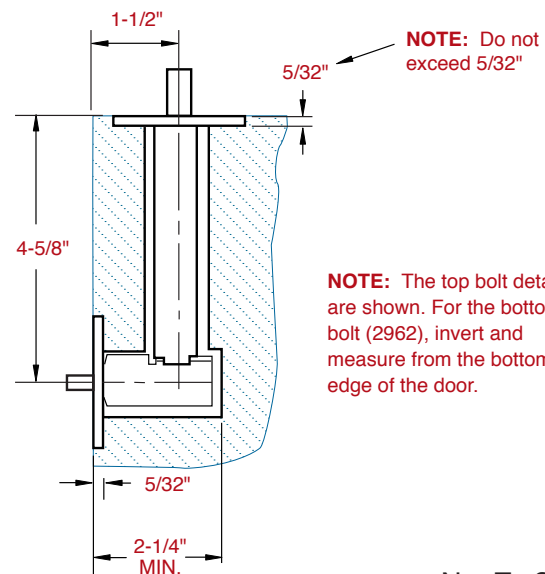

2960/2962 Automatic Flush Bolt-TEMPLATE

2960 = Single Bolt w/19BFB
2962 = Set of Bolts

19BFB BOTTOM FIRE BOLT (used with the 2960)

NON-HANDED FOR INACTIVE DOOR

Tip: You can use a cylindrical latch bolt prep jig for this prep.