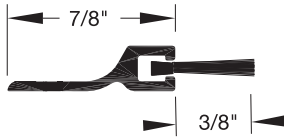

956A
956C
956D
956G

958A
958C
958D
958G

957C
957D

959C
959D

960C
960D
960G

963C
963D
963G

965C
965D
965G

962C
962D
962G

967C
967D
967G

964C
964D
964G

970C
970D
970G

968C
968D
968G

973C
973D

977C
977D

979C
979D

978C
978D

969C
969D
969G

966C
966D
966G

Reese brush type seals:

- Provide a 98% effective air tight seal.
- Help prevent heat or cooling loss.
- Help protect against unwanted penetration of smoke, fumes, insects, rodents, snow, light, rain and wind.
- Offer superior seal capabilities and very low closing force.
- Remain flexible at -70 degrees below zero.
- Offer easy installation and adjustment with pre-slotted holes (most sizes).