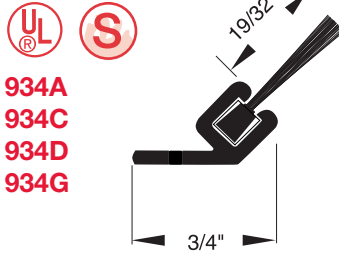

967C
967D
967G

964C
964D
964G

970C
970D
970G

968C
968D
968G

973C
973D

977C
977D

979C
979D

978C
978D

918A
918C
918D
918G

934A
934C
934D
934G

964C
964D
964G
967C 967D
967G

984C
984D
984G

985C
985D
985G

986C
986D
986G

961C
961D
961G

971C
971D
971G

969C
969D
969G

966C
966D
966G

Reese brush type seals:

- Provide a 98% effective air tight seal.
- Help prevent heat or cooling loss.
- Help protect against unwanted penetration of smoke, fumes, insects, rodents, snow, light, rain and wind.
- Offer superior seal capabilities and very low closing force.
- Remain flexible at -70 degrees below zero.
- Offer easy installation and adjustment with pre-slotted holes (most sizes).