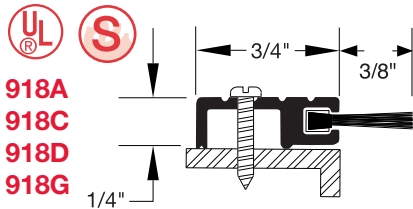

967C
967D
967G

964C
964D
964G

970C
970D
970G

968C
968D
968G

973C
973D

977C
977D

979C
979D

978C
978D

918A
918C
918D
918G

934A
934C
934D
934G

964C
964D
964G
967C 967D
967G

984C
984D
984G

985C
985D
985G

986C
986D
986G

961C
961D
961G

971C
971D
971G

969C
969D
969G

966C
966D
966G

Reese brush type seals:

- Provide a 98% effective air tight seal.
- Help prevent heat or cooling loss.
- Help protect against unwanted penetration of smoke, fumes, insects, rodents, snow, light, rain and wind.
- Offer superior seal capabilities and very low closing force.
- Remain flexible at -70 degrees below zero.
- Offer easy installation and adjustment with pre-slotted holes (most sizes).