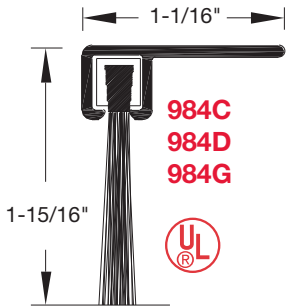

956A
956C
956D
956G

958A
958C
958D
958G

957C
957D

959C
959D

960C
960D
960G

963C
963D
963G

965C
965D
965G

962C
962D
962G

967C
967D
967G

964C
964D
964G

970C
970D
970G

968C
968D
968G

973C
973D

977C
977D

979C
979D

978C
978D

918A
918C
918D
918G

934A
934C
934D
934G

964C
964D
964G
967C 967D
967G

984C
984D
984G

985C
985D
985G

986C
986D
986G

961C
961D
961G

971C
971D
971G

969C
969D
969G

966C
966D
966G

Reese brush type seals:

- Provide a 98% effective air tight seal.
- Help prevent heat or cooling loss.
- Help protect against unwanted penetration of smoke, fumes, insects, rodents, snow, light, rain and wind.
- Offer superior seal capabilities and very low closing force.
- Remain flexible at -70 degrees below zero.
- Offer easy installation and adjustment with pre-slotted holes (most sizes).