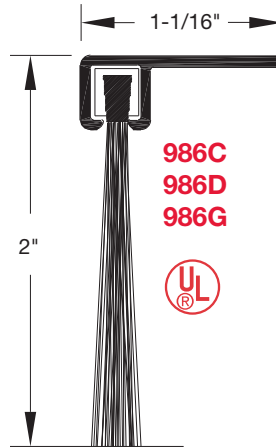

967C
967D
967G

964C
964D
964G

970C
970D
970G

968C
968D
968G

973C
973D

977C
977D

979C
979D

978C
978D

918A
918C
918D
918G

934A
934C
934D
934G

964C
964D
964G
967C 967D
967G

984C
984D
984G

985C
985D
985G

986C
986D
986G

961C
961D
961G

971C
971D
971G

969C
969D
969G

966C
966D
966G

Reese brush type seals:

- Provide a 98% effective air tight seal.
- Help prevent heat or cooling loss.
- Help protect against unwanted penetration of smoke, fumes, insects, rodents, snow, light, rain and wind.
- Offer superior seal capabilities and very low closing force.
- Remain flexible at -70 degrees below zero.
- Offer easy installation and adjustment with pre-slotted holes (most sizes).