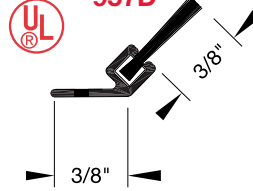

956A
956C
956D
956G

958A
958C
958D
958G

957C
957D

959C
959D

960C
960D
960G

963C
963D
963G

965C
965D
965G

962C
962D
962G

967C
967D
967G

964C
964D
964G

970C
970D
970G

968C
968D
968G

973C
973D

977C
977D

979C
979D

978C
978D

969C
969D
969G

966C
966D
966G

Reese brush type seals:

- Provide a 98% effective air tight seal.
- Help prevent heat or cooling loss.
- Help protect against unwanted penetration of smoke, fumes, insects, rodents, snow, light, rain and wind.
- Offer superior seal capabilities and very low closing force.
- Remain flexible at -70 degrees below zero.
- Offer easy installation and adjustment with pre-slotted holes (most sizes).