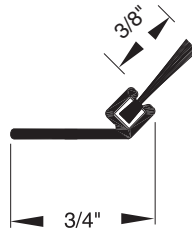

956A
956C
956D
956G

958A
958C
958D
958G

957C
957D

959C
959D

960C
960D
960G

963C
963D
963G

965C
965D
965G

962C
962D
962G

967C
967D
967G

964C
964D
964G

970C
970D
970G

968C
968D
968G

973C
973D

977C
977D

979C
979D

978C
978D

918A
918C
918D
918G

934A
934C
934D
934G

964C
964D
964G
967C 967D
967G

984C
984D
984G

985C
985D
985G

986C
986D
986G

961C
961D
961G

971C
971D
971G

969C
969D
969G

966C
966D
966G

Reese brush type seals:

- Provide a 98% effective air tight seal.
- Help prevent heat or cooling loss.
- Help protect against unwanted penetration of smoke, fumes, insects, rodents, snow, light, rain and wind.
- Offer superior seal capabilities and very low closing force.
- Remain flexible at -70 degrees below zero.
- Offer easy installation and adjustment with pre-slotted holes (most sizes).