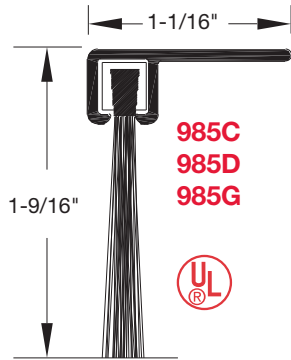

967C
967D
967G

964C
964D
964G

970C
970D
970G

968C
968D
968G

973C
973D

977C
977D

979C
979D

978C
978D

918A
918C
918D
918G

934A
934C
934D
934G

964C
964D
964G
967C 967D
967G

984C
984D
984G

985C
985D
985G

986C
986D
986G

961C
961D
961G

971C
971D
971G

969C
969D
969G

966C
966D
966G

Reese brush type seals:

- Provide a 98% effective air tight seal.
- Help prevent heat or cooling loss.
- Help protect against unwanted penetration of smoke, fumes, insects, rodents, snow, light, rain and wind.
- Offer superior seal capabilities and very low closing force.
- Remain flexible at -70 degrees below zero.
- Offer easy installation and adjustment with pre-slotted holes (most sizes).