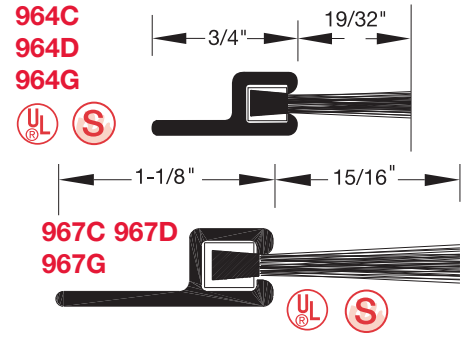

967C
967D
967G

964C
964D
964G

970C
970D
970G

968C
968D
968G

973C
973D

977C
977D

979C
979D

978C
978D

918A
918C
918D
918G

934A
934C
934D
934G

964C
964D
964G
967C 967D
967G

984C
984D
984G

985C
985D
985G

986C
986D
986G

961C
961D
961G

971C
971D
971G

969C
969D
969G

966C
966D
966G

Reese brush type seals:

- Provide a 98% effective air tight seal.
- Help prevent heat or cooling loss.
- Help protect against unwanted penetration of smoke, fumes, insects, rodents, snow, light, rain and wind.
- Offer superior seal capabilities and very low closing force.
- Remain flexible at -70 degrees below zero.
- Offer easy installation and adjustment with pre-slotted holes (most sizes).