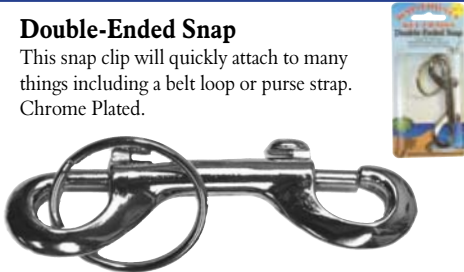

K254
1 /Card
Sug. Dlr. \$2.00

K254-B
12 /Bulk
Sug. Dlr. \$21.60

K254-C
12 /Multi-Card
Sug. Dlr. \$22.80

Snaps

Large Snap Clip

This snap clip will quickly attach to many things including a belt loop or purse strap. Key ring is secure to the solid ring and will not fall off. Full 360 degree rotating swivel.

K261
1 /Card
Sug. Dlr. \$2.75

K261-C
12 /Multi-Card
Sug. Dlr. \$32.94

Small Snap Clip

This snap clip will quickly attach to many things including a belt loop or purse strap. Key ring is secure to the solid ring and will not fall off. Full 360 degree rotating swivel. Chrome Plated.

K262
1 /Card
Sug. Dlr. \$1.29

K262-C
12 /Multi-Card
Sug. Dlr. \$17.14

Trigger Snap Clip

This snap clip will quickly attach to many things including a belt loop or purse strap. Key ring is secure to the solid ring and will not fall off. Full 360 degree rotating swivel.

K263
1 /Card
Sug. Dlr. \$1.76

K263-C
12 /Multi-Card
Sug. Dlr. \$29.23

Double-Ended Snap

This snap clip will quickly attach to many things including a belt loop or purse strap. Chrome Plated.

K264
1 /Card
Sug. Dlr. \$2.06