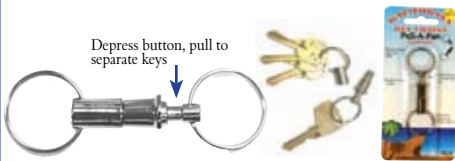

K208
1 /Card
Sug. Dlr. \$1.12

K208-B
12 /Bulk
Sug. Dlr. \$8.47

K208-C
12 /Multi-Card
Sug. Dlr. \$12.70

K200-C
12 /Multi-Card

K200-D
50 /Drum

Pull-A-Parts

Pull-A-Part (Nickel Plated)

Quickly separate personal keys from office keys, allowing you to give the valet only the keys needed. Nickel Plated finish.