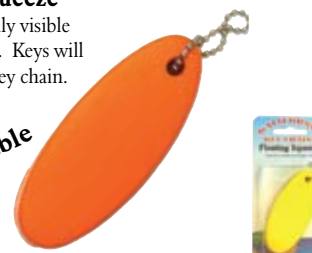

K386-B
50/Bulk
Sug. Dlr. \$90.17

K386-C
12/Multi-Card
Sug. Dlr. \$19.56

Floating Buoy

Keeps keys highly visible and easy to find. Keys will float with this key chain, while the bright top makes it easy to find.

K387
1/Card
Sug. Dlr. \$2.06

K387-B
50/Bulk
Sug. Dlr. \$100.83

K387-C
12/Multi-Card
Sug. Dlr. \$23.99

Floating Squeeze

Keeps keys highly visible and easy to find. Keys will float with this key chain.

Soft & Squeezable

K388
1/Card
Sug. Dlr. \$2.16

K388-B
50/Bulk
Sug. Dlr. \$105.83

K388-C
12/Multi-Card
Sug. Dlr. \$23.28

Misc

Flip-Flop

Always feel like you are at the beach. This beachy flip-flop key chain sets your keys apart from all others.