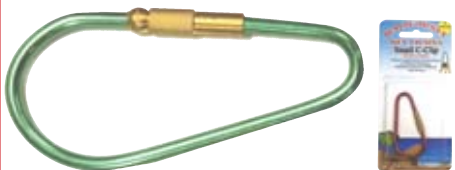

K212
1/Card
Sug. Dlr. \$2.35

K212-C
12/Multi-Card
Sug. Dlr. \$26.79

K223-C
12/Multi-Card

K223
1/Card

C-Clips

Small C-Clip (Screw Locked)

Keys will not accidentally fall off this key ring which features a screw locking mechanism. Assortment of colors.

K220
1/Card
Sug. Dlr. \$1.06

K220-B
12/Bulk
Sug. Dlr. \$8.47

K220-C
12/Multi-Card
Sug. Dlr. \$11.29

X-Large C-Clip (Screw Locked)

Keys will not accidentally fall off this key ring which features a screw locking mechanism. Assortment of colors.