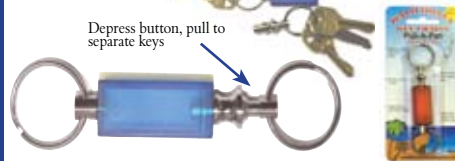

Pull-A-Part (Transparent Color)

Quickly separate personal keys from office keys, allowing you to give the valet only the keys needed. Assortment of colors.