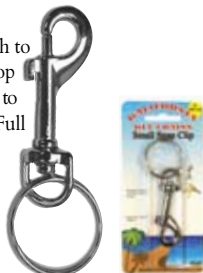

K253
1 /Card
Sug. Dlr. \$1.80

K253-B
12 /Bulk
Sug. Dlr. \$18.72

K253-C
12 /Multi-Card
Sug. Dlr. \$21.60

Slip-On Belt Hook

Your belt slips through the heavy-duty riveted strap making it impossible to lose your keys! The key ring is easily removed from the nickel plated clip without removing the strap from your belt.

K254
1 /Card
Sug. Dlr. \$2.00

K254-B
12 /Bulk
Sug. Dlr. \$21.60

K254-C
12 /Multi-Card
Sug. Dlr. \$22.80

Snaps

Large Snap Clip

This snap clip will quickly attach to many things including a belt loop or purse strap. Key ring is secure to the solid ring and will not fall off. Full 360 degree rotating swivel.

K261
1 /Card
Sug. Dlr. \$2.75

K261-C
12 /Multi-Card
Sug. Dlr. \$32.94

Small Snap Clip

This snap clip will quickly attach to many things including a belt loop or purse strap. Key ring is secure to the solid ring and will not fall off. Full 360 degree rotating swivel. Chrome Plated.

K262
1 /Card
Sug. Dlr. \$1.29

K262-C
12 /Multi-Card
Sug. Dlr. \$17.14

Trigger Snap Clip

This snap clip will quickly attach to many things including a belt loop or purse strap. Key ring is secure to the solid ring and will not fall off. Full 360 degree rotating swivel.