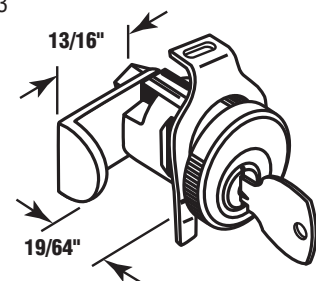

Description: Nickel finish, Clip on, 1 Cam.

- Dura Steel
- C-8722

EP-4136 Hudson 1003M

EP-4320 NA-14 25/box

Single Cam Lock

Description: Nickel finish, Clip on, 1 Cam.

- Jensen General
- C-8723

EP-4137 Hudson 1003M