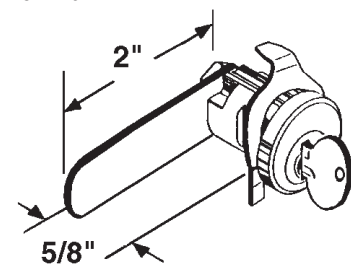

Single Cam Lock

Description: Nickel finish, Keyway-XL-7 Clip on, 1 Cam.

- Bommer