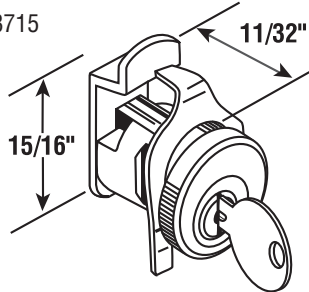

Single Cam Lock

Description: Nickel finish, Clip on, 1 Cam.

- Florence
- C-8715

EP-4130 Hudson 1003M

25/box