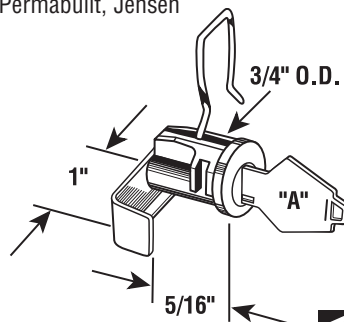

Single Cam Lock

Description: Zinc finish, Keyway-XL-7 Clip on, 1 Cam.

- Permabuilt, Jensen