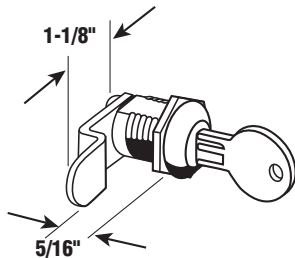

Letter Box Lock

Description: Brass finish, Screw on
 • Cole, Columbia

EP-4086 25/box

Wafer Locks

Description: Chrome finish, Keyway- BS-1
 Threaded, 1 cam, Wafer
 • American Device

EP-4091 Reversible
 25/box