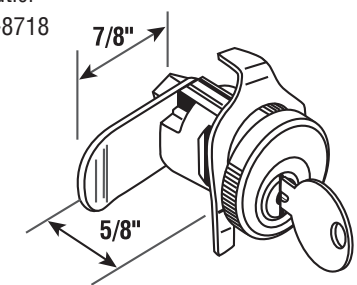

Single Cam Lock

Description: Nickel finish, Clip on, 1 Cam.

- S.H. Couch

EP-4132 Hudson 1003M

EP-4317 XL-7 25/box

Single Cam Lock

Description: Nickel finish, Clip on, 1 Cam.

- Cutler
- C-8718