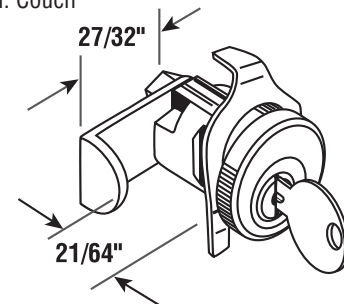

Single Cam Lock

Description: Nickel finish, Clip on, 1 Cam.

- S.H. Couch

EP-4132 Hudson 1003M

EP-4317 XL-7 25/box

Single Cam Lock

Description: Nickel finish, Clip on, 1 Cam.

- Cutler
- C-8718