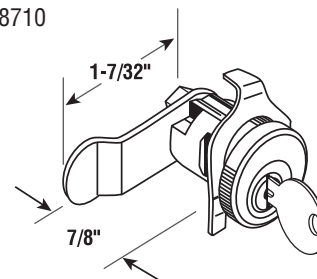

Single Cam Lock

Description: Nickel finish, Clip on, 1 Cam.

- Bommer
- C-8710

EP-4125 Hudson 1003M
EP-4310 NA-14 25/box