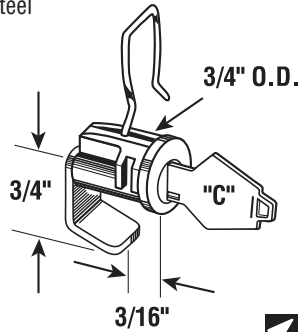

Description: Nickel finish, Keyway-Hudson 1003M, Clip on, 3 Cams.

EP-4633

25/box

Single Cam Lock

Description: Nickel finish, Keyway-XL-7 Clip on, 1 Cam.

- Durasteel

EP-4051

25/box

Single Cam Lock

Description: Nickel finish, Keyway-XL-7 Clip on, 1 Cam.

- Durasteel

EP-4053

25/box

Single Cam Lock

Description: Brass finish, Keyway-XL-7 Clip on, 1 Cam.

- Jensen