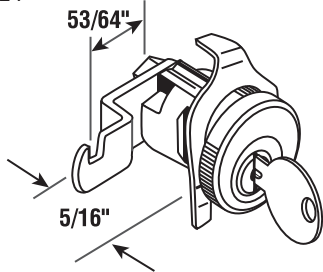

EP-4321 NA-14 25/box

Lock Catalog

Mail Box Locks

Single Cam Lock

Description: Nickel finish, Clip on, 1 Cam.

- Bommer Hook
- C-8724

EP-4138 Hudson 1003M

EP-4322 NA-14 25/box