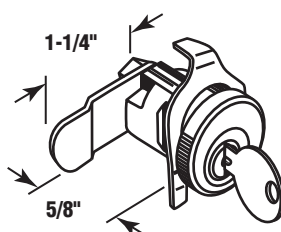

Single Cam Lock

Description: Nickel finish, Keyway-Hudson 1003M Clip on, 1 Cam.

- Dust Cover
- Bommer

EP-4303 25/box