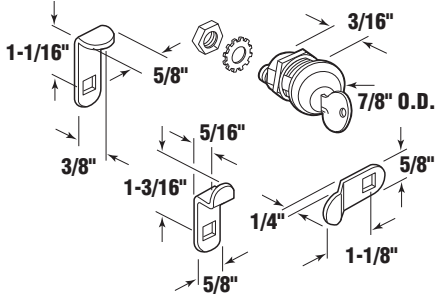

Lock Catalog

Mail Box Locks

Multi Cam Lock

Description: Keyway-Hudson 1003M, Threaded, 3 Cams.

EP-4139 Nickel CW
EP-4648 Brass CW 25/box

Multi Cam Lock

Description: Nickel finish, Keyway NA-14, Threaded & Clip on, 5 Cams.