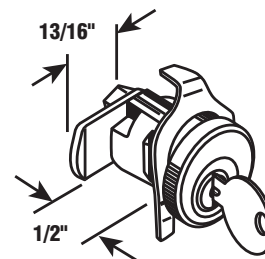

Single Cam Lock

Description: Nickel finish, Keyway-Hudson 1003M Clip on, 1 Cam.

- Dust Cover
- Florence

EP-4301 25/box