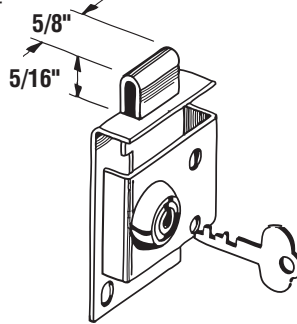

25/box

Mailbox Locks

Letter Box Lock

Description: Brass finish, Screw on
 • Auth, United, Florence

EP-4048 25/box

Letter Box Lock

Description: Brass finish, Screw on
 • Bommer

EP-4049 25/box