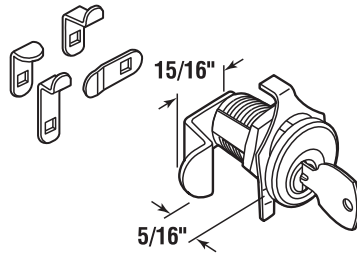

Lock Catalog

Mail Box Locks

Multi Cam Lock

Description: Keyway-Hudson 1003M, Threaded, 3 Cams.

EP-4139 Nickel CW
EP-4648 Brass CW 25/box

Multi Cam Lock

Description: Nickel finish, Keyway NA-14, Threaded & Clip on, 5 Cams.