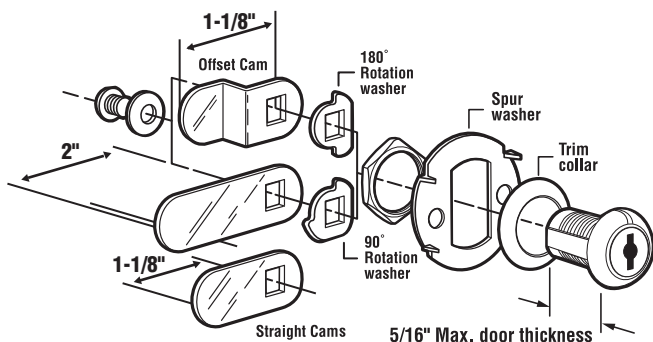

- 7/8" Cylinder length
- 9/16" Maximum panel thickness

EP-4455 Brass
EP-4456 Stainless

Reversible
25/box

Cam Locks

Description: Keyway- Y-11, Wafer, Threaded, 3 cams.

- 1-1/8" Cylinder length
- 13/16" Maximum panel thickness

EP-4469 Brass
EP-4468 Stainless

Reversible
25/box

Cam Locks

Description: Keyway- Y-11, Wafer, Threaded, 3 cams.

- 1-3/8" Cylinder length
- 1" Maximum panel thickness

EP-4784 Brass
EP-4542 Stainless

Reversible
25/box