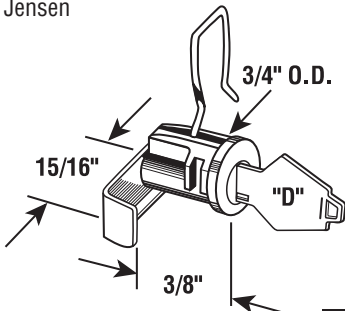

Single Cam Lock

Description: Nickel finish, Keyway-XL-7 Clip on, 1 Cam.

- Durasteel

EP-4053

25/box

Single Cam Lock

Description: Brass finish, Keyway-XL-7 Clip on, 1 Cam.

- Jensen