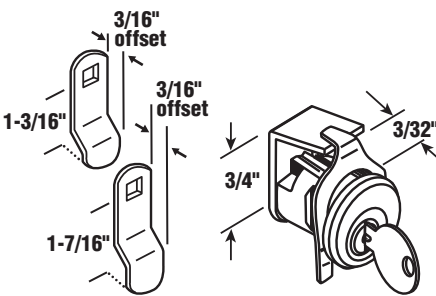

EP-4573 25/box CCW

Multi Cam Lock

Description: Keyway-Hudson 1003M, Clip on, 5 Cams.

EP-4140 Nickel CCW
EP-4634 Brass 25/box CCW

Multi Cam Lock

Description: Nickel finish, Keyway-Hudson 1003M, Clip on, 3 Cams.