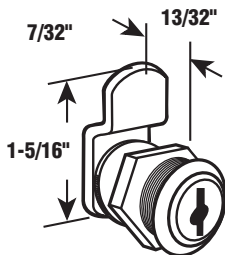

Wafer Locks

Description: Chrome finish, Keyway- BS-1
Threaded, 1 cam, Wafer
• Florence

EP-4094 Reversible
25/box