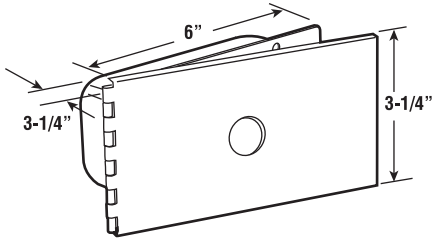

Utility Locks

Postmans Lock Box

Description: Stainless finish
• American Device