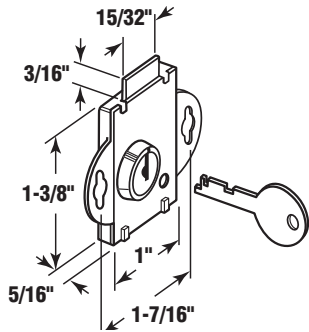

Mailbox Locks

Letter Box Lock

Description: Brass finish, Screw on
• Auth, United, Florence

EP-4048 25/box