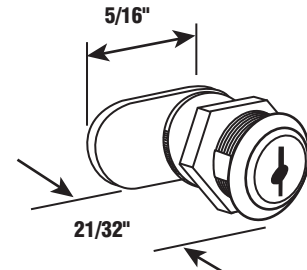

Wafer Locks

Description: Chrome finish, Keyway- BS-1
 Threaded, 1 cam, Wafer
 • Auth Electric

EP-4092 Reversible
 25/box

Wafer Locks

Description: Chrome finish, Keyway- BS-1
 Threaded, 1 cam, Wafer
 • Bommer