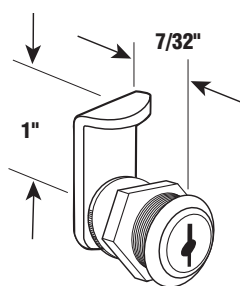

EP-4093 Reversible
 25/box

Wafer Locks

Description: Chrome finish, Keyway- BS-1
 Threaded, 1 cam, Wafer
 • Florence

EP-4094 Reversible
 25/box

Wafer Locks

Description: Chrome finish, Keyway- BS-1
 Threaded, 1 cam, Wafer
 • Miami Carey

EP-4095 Reversible
 25/box

Cam Locks

Description: Keyway- Y-11, Wafer, Threaded, 3 cams.

- 5/8" Cylinder length
- 5/16" Maximum panel thickness

EP-4453 Brass
EP-4454 Stainless

Reversible
25/box

Cam Locks

Description: Keyway- Y-11, Wafer, Threaded, 3 cams.

- 7/8" Cylinder length
- 9/16" Maximum panel thickness

EP-4455 Brass
EP-4456 Stainless

Reversible
25/box

Cam Locks

Description: Keyway- Y-11, Wafer, Threaded, 3 cams.

- 1-1/8" Cylinder length
- 13/16" Maximum panel thickness