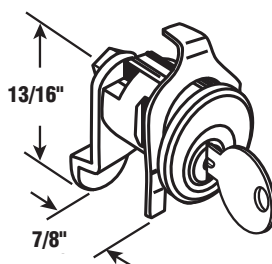

- Bommer
- C-8711

EP-4126 Hudson 1003M
EP-4311 NA-14 25/box 

Single Cam Lock

Description: Nickel finish, Clip on, 1 Cam.

- Bommer
- C-8712

EP-4127 Hudson 1003M
EP-4312 NA-14 25/box 

Single Cam Lock

Description: Nickel finish, Clip on, 1 Cam.

- Auth Electric
- C-8713

EP-4128 Hudson 1003M
EP-4313 XL-7
EP-4570 NA-14 25/box 

Mailbox Locks

Single Cam Lock

Description: Nickel finish, Clip on, 1 Cam.

- American Device
- C-8714

EP-4129 Hudson 1003M

EP-4314 XL-7