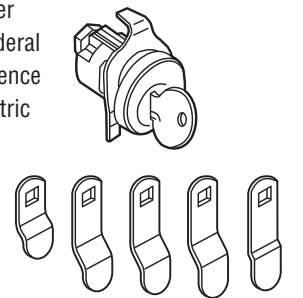

Multi Cam Lock

Description: Nickel finish, Keyway- Hudson 1003M, Clip on, 5 Cams.

- Dust Cover
- Cutler-Federal
- Auth-Florence
- Auth-Electric
- Bommer