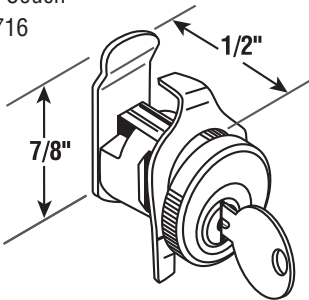

Single Cam Lock

Description: Nickel finish, Clip on, 1 Cam.

- S.H. Couch
- C-8716

EP-4131 Hudson 1003M

EP-4316 NA-14 25/box