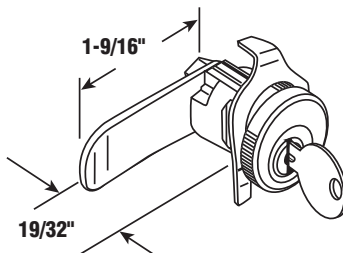

Single Cam Lock

Description: Nickel finish, Keyway-Hudson 1003M Clip on, 1 Cam.

- Dust Cover
- Cutler Federal

EP-4300 25/box