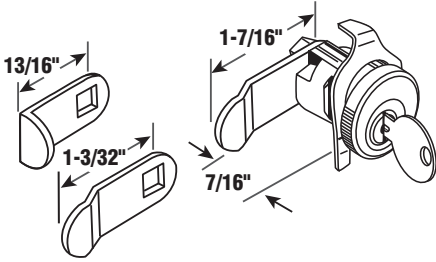

Mailbox Locks

Multi Cam Lock

Description: Nickel finish, Keyway-Hudson 1003M, Clip on, 3 Cams.