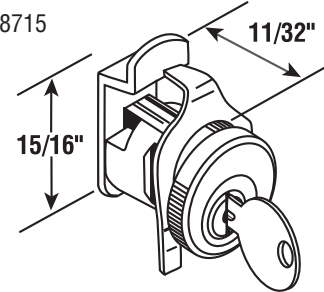

Single Cam Lock

Description: Nickel finish, Clip on, 1 Cam.

- Florence
- C-8715

EP-4315 NA-14

25/box