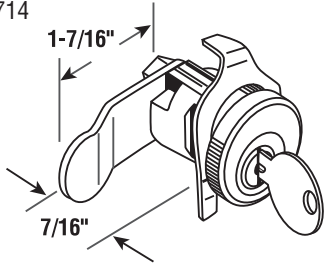

- Auth Electric
- C-8713

EP-4128 Hudson 1003M
EP-4313 XL-7
EP-4570 NA-14 25/box 

Mailbox Locks

Single Cam Lock

Description: Nickel finish, Clip on, 1 Cam.

- American Device
- C-8714

EP-4129 Hudson 1003M

EP-4314 XL-7