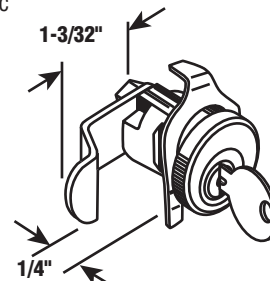

- Bommer
- C-8711

EP-4126 Hudson 1003M
EP-4311 NA-14 25/box 

Single Cam Lock

Description: Nickel finish, Clip on, 1 Cam.

- Bommer
- C-8712

EP-4127 Hudson 1003M
EP-4312 NA-14 25/box 

Single Cam Lock

Description: Nickel finish, Clip on, 1 Cam.

- Auth Electric
- C-8713

EP-4128 Hudson 1003M
EP-4313 XL-7
EP-4570 NA-14 25/box 

Mailbox Locks

Single Cam Lock

Description: Nickel finish, Clip on, 1 Cam.

- American Device
- C-8714

EP-4129 Hudson 1003M

EP-4314 XL-7