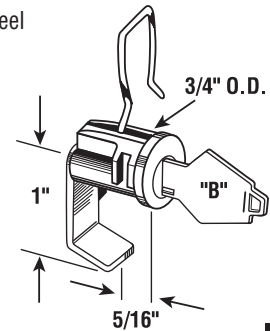

Single Cam Lock

Description: Brass finish, Keyway-XL-7 Clip on, 1 Cam.

- Durasteel