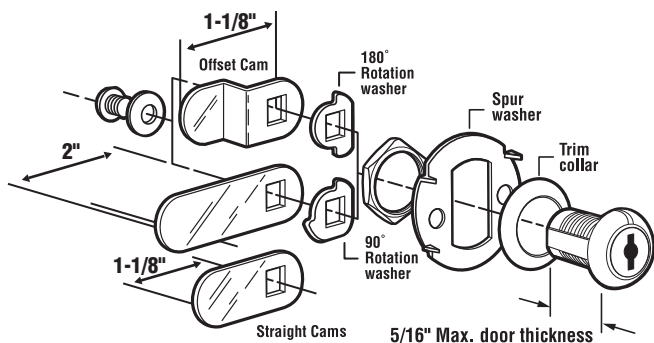

EP-4093 Reversible
 25/box

Wafer Locks

Description: Chrome finish, Keyway- BS-1
 Threaded, 1 cam, Wafer
 • Florence

EP-4094 Reversible
 25/box

Wafer Locks

Description: Chrome finish, Keyway- BS-1
 Threaded, 1 cam, Wafer
 • Miami Carey

EP-4095 Reversible
 25/box

Cam Locks

Description: Keyway- Y-11, Wafer, Threaded, 3 cams.

- 5/8" Cylinder length
- 5/16" Maximum panel thickness

EP-4453 Brass
EP-4454 Stainless

Reversible
25/box

Cam Locks

Description: Keyway- Y-11, Wafer, Threaded, 3 cams.