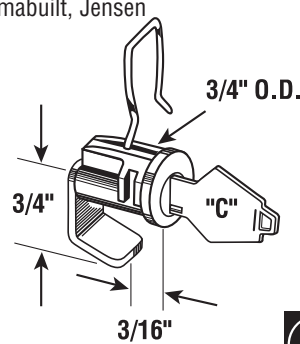

EP-4054

25/box

Single Cam Lock

Description: Brass finish, Keyway-XL-7 Clip on, 1 Cam.

- Permabuilt, Jensen

EP-4055

25/box

Single Cam Lock