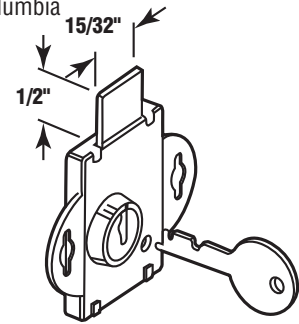

25/box

Mailbox Locks

Letter Box Lock

Description: Brass finish, Screw on
 • Auth, United, Florence

EP-4048 25/box

Letter Box Lock

Description: Brass finish, Screw on
 • Bommer

EP-4049 25/box

Letter Box Lock

Description: Brass finish, Screw on
 • Cole, Columbia

EP-4086 25/box

Wafer Locks

Description: Chrome finish, Keyway- BS-1
 Threaded, 1 cam, Wafer
 • American Device

EP-4091 Reversible
 25/box