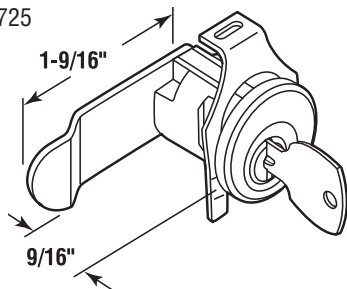

- Bommer

EP-4297

25/box

Mail Box Locks

Single Cam Lock

Description: Nickel finish, Clip on, 1 Cam.

- Cutler Federal
- C-8725

EP-4299 Hudson 1003M
EP-4640 NA-14 25/box 