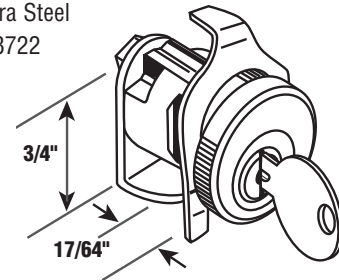

EP-4133 Hudson 1003M

EP-4318 NA-14 25/box

Single Cam Lock

Description: Nickel finish, Clip on, 1 Cam.

- Miami Carey
- C-8719

EP-4134 Hudson 1003M

EP-4319 NA-14 25/box

Single Cam Lock

Description: Nickel finish, Clip on, 1 Cam.

- Dura Steel
- C-8722

EP-4136 Hudson 1003M

EP-4320 NA-14 25/box

Single Cam Lock

Description: Nickel finish, Clip on, 1 Cam.

- Jensen General
- C-8723

EP-4137 Hudson 1003M