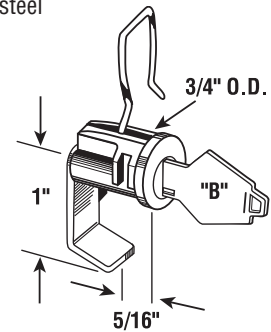

Description: Nickel finish, Keyway-Hudson 1003M, Clip on, 3 Cams.

EP-4633

25/box

Single Cam Lock

Description: Nickel finish, Keyway-XL-7 Clip on, 1 Cam.

- Durasteel

EP-4051

25/box

Single Cam Lock

Description: Nickel finish, Keyway-XL-7 Clip on, 1 Cam.

- Durasteel

EP-4053

25/box

Single Cam Lock

Description: Brass finish, Keyway-XL-7 Clip on, 1 Cam.

- Jensen