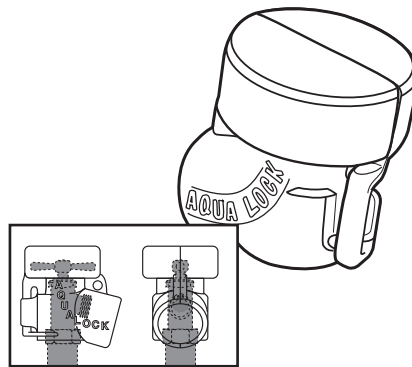

6/box

Faucet Lockout

Description: Gray finish

EP-4272

6/box

Faucet Lockout

Description: Gray finish

EP-4273