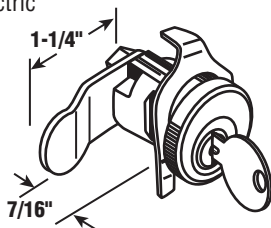

Single Cam Lock

Description: Nickel finish, Keyway-Hudson 1003M Clip on, 1 Cam.

- Dust Cover
- Auth Electric

EP-4302 25/box