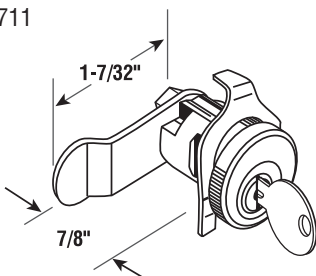

- Bommer
- C-8711

EP-4126 Hudson 1003M
EP-4311 NA-14 25/box 

Single Cam Lock

Description: Nickel finish, Clip on, 1 Cam.

- Bommer
- C-8712

EP-4127 Hudson 1003M
EP-4312 NA-14 25/box 

Single Cam Lock

Description: Nickel finish, Clip on, 1 Cam.