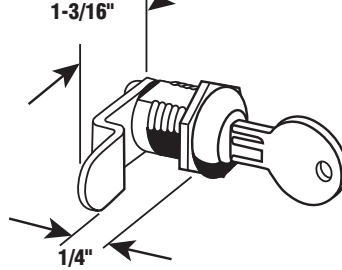

Wafer Locks

Description: Chrome finish, Keyway- BS-1
Threaded, 1 cam, Wafer
• Auth Electric

EP-4092 Reversible
25/box