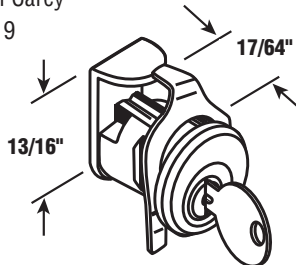

EP-4133 Hudson 1003M

EP-4318 NA-14 25/box

Single Cam Lock

Description: Nickel finish, Clip on, 1 Cam.

- Miami Carey
- C-8719

EP-4134 Hudson 1003M

EP-4319 NA-14 25/box

Single Cam Lock