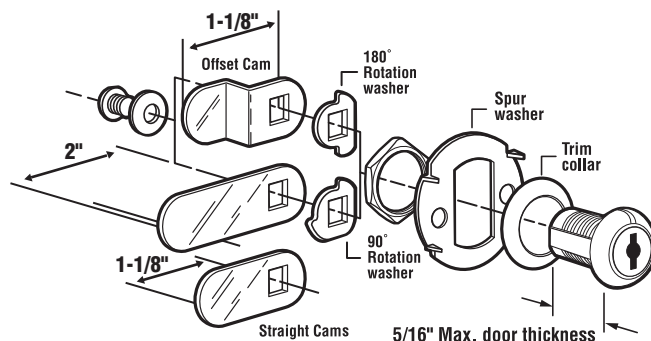

Cam Locks

Description: Keyway- Y-11, Wafer, Threaded, 3 cams.

- 7/8" Cylinder length
- 9/16" Maximum panel thickness