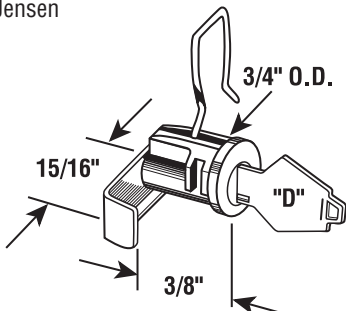

Description: Brass finish, Keyway-XL-7 Clip on, 1 Cam.

- Durasteel

EP-4231

25/box

Single Cam Lock

Description: Zinc finish, Keyway-XL-7 Clip on, 1 Cam.

- Jensen

EP-4232