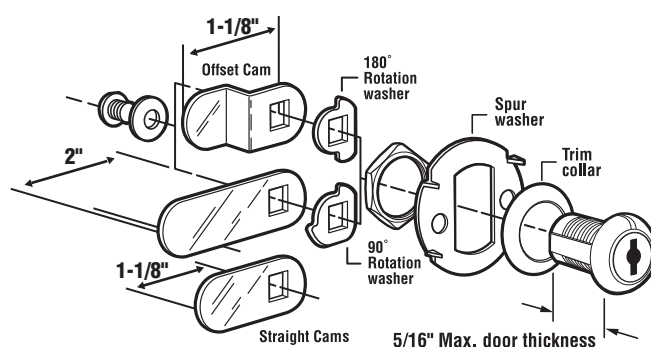

- 7/8" Cylinder length
- 9/16" Maximum panel thickness

EP-4455 Brass
EP-4456 Stainless

Reversible
25/box

Cam Locks

Description: Keyway- Y-11, Wafer, Threaded, 3 cams.

- 1-1/8" Cylinder length
- 13/16" Maximum panel thickness

EP-4469 Brass
EP-4468 Stainless

Reversible
25/box

Cam Locks

Description: Keyway- Y-11, Wafer, Threaded, 3 cams.

- 1-3/8" Cylinder length
- 1" Maximum panel thickness

EP-4784 Brass
EP-4542 Stainless

Reversible
25/box