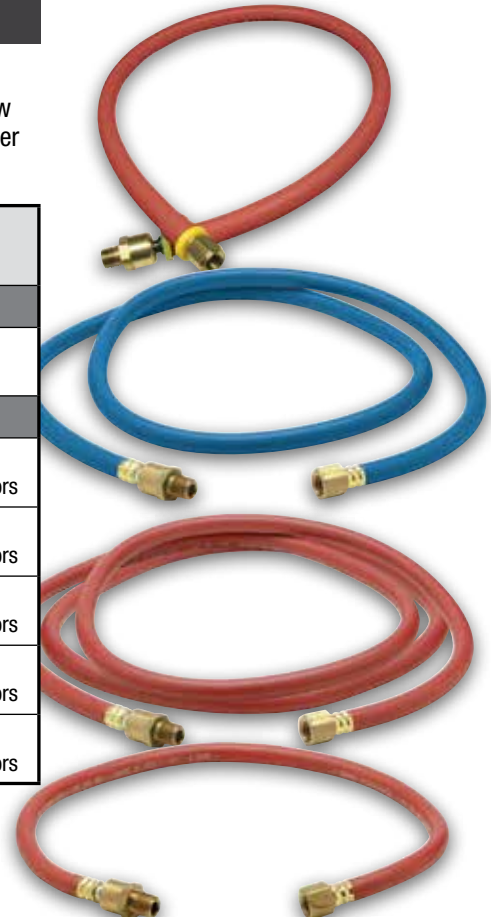

Lead-In Air Hose

Amflo Lead-In Air Hose absorbs the vibrations and pulsations from air compressors and air impact tools, providing longer life for the balance of the pneumatic system. Ball swivels allow for greater flexibility and bend restrictors prevent the hose from weakening and breaking after frequent sharp bends.

Catalog Number	Hose Diam.	Hose Length	Working Pressure	Hose Color	Fittings Size	Extras
PVC Lead-In Hose						
25-24-RET	1/4"	24"	300 PSI	Blue	1/4" MNPT X 1/4" FNPT	Ball Swivel
Rubber Lead-In Hose						
25L-24BD	1/4"	24"	300 PSI	Red	1/4" MNPT X 1/4" FNPT	Ball Swivel Bend Restrictors
25L-60BD	1/4"	60"	300 PSI	Red	1/4" MNPT X 1/4" FNPT	Ball Swivel Bend Restrictors
37L-24B	3/8"	24"	300 PSI	Red	1/4" MNPT X 1/4" FNPT	Ball Swivel Bend Restrictors
37L-30B-RET	3/8"	30"	300 PSI	Red	1/4" MNPT X 1/4" FNPT	Ball Swivel Bend Restrictors
37L-72BD	3/8"	72"	300 PSI	Red	1/4" MNPT X 1/4" FNPT	Ball Swivel Bend Restrictors