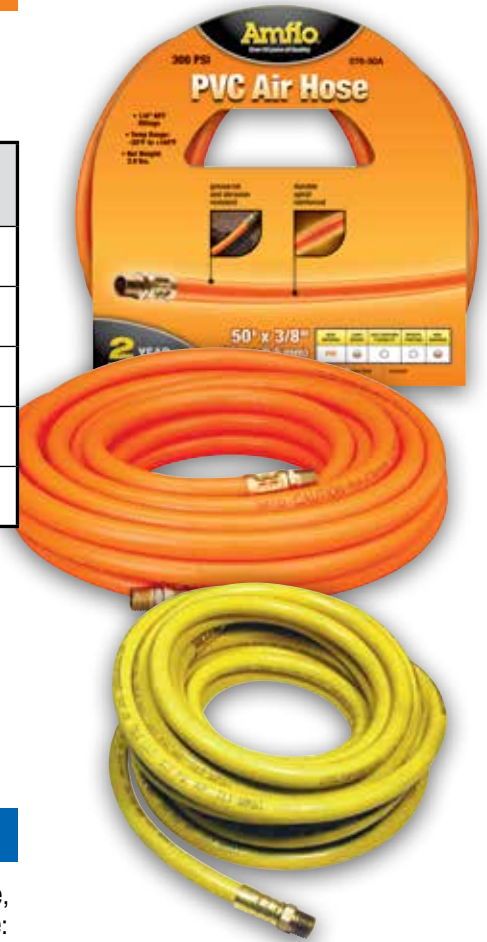

PVC Air Hose

Amfio PVC Air Hose is ideal for general purpose applications. It features a lightweight, flexible, kink-resistant design. Its bright florescent color reduces chances of tripping while on a job site. Temperature Range: +20°F to +145°F. Two year warranty.

Catalog Number	Hose Diam.	Hose Length	Working Pressure	Hose Color	Fittings Size	Extras
522-100	1/4"	100'	300 PSI	Yellow	1/4" MNPT	N/A
558-25A	3/8"	25'	300 PSI	Orange	1/4" MNPT	Bend Restrictors
576-25A	3/8"	25'	300 PSI	Orange	1/4" MNPT	N/A
576-50A	3/8"	50'	300 PSI	Orange	1/4" MNPT	N/A
576-100A	3/8"	100'	300 PSI	Orange	1/4" MNPT	N/A

HOSE MATERIAL	LIGHT WEIGHT	COLD WEATHER FLEXIBILITY	RESISTS TWISTING	NON-MARRING
PVC	○	○	○	○

○ Good   ○ Very Good   ○ Excellent

Premium PVC Air Hose

Amfio Premium PVC Air Hose offers all the quality and features of our standard PVC Air Hose, with the added benefit of sturdy bend restrictors for increased hose life. Temperature Range: -20°F to +145°F. Two year warranty.

Catalog Number	Hose Diam.	Hose Length	Working Pressure	Hose Color	Fittings Size	Extras
554-25A	3/8"	25'	300 PSI	Blue	1/4" MNPT	Bend Restrictors
554-50A	3/8"	50'	300 PSI	Blue	1/4" MNPT	Bend Restrictors
554-100A	3/8"	100'	300 PSI	Blue	1/4" MNPT	Bend Restrictors

HOSE MATERIAL	LIGHT WEIGHT	COLD WEATHER FLEXIBILITY	RESISTS TWISTING	NON-MARRING
Premium PVC	○	○	○	○

○ Good   ○ Very Good   ○ Excellent

WARNING: KEEP OUT OF REACH OF CHILDREN. This product is designed for use on regulated compressed air lines or on air compressors where pressure does not exceed 300 PSI. Do not exceed the pressure limitation of the hose and/or air operated devices being used. Failure to follow these specifications and directions exactly may result in personal injury and/or property damage. **WARNING:** This product contains or produces a chemical known to the State of California to cause cancer, birth defects or other reproductive harm.