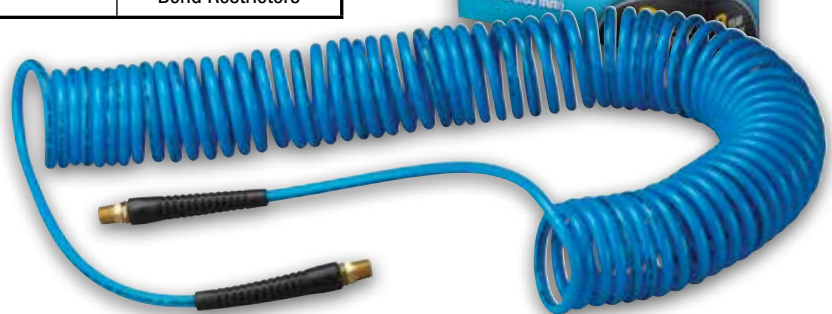

Polyurethane Recoil Air Hose

Polyurethane Recoil Hose retains its self-coiling properties and stores itself when finished. Can be used with all air-powered equipment on the job site and in garages, plants and service stations. The swivel end fittings reduce hose twist. Bend restrictors reduce kinking and increase the life of the hose. The soft polyurethane finish is less likely to scratch surfaces. Temperature Range: -30°F to +150°F. Three year warranty.

Catalog Number	Hose Diam.	Hose Length	Working Pressure	Hose Color	Fittings Size	Extras
24-25E-RET	1/4"	25'	120 PSI	Blue	1/4" MNPT	With Pigtails. Bend Restrictors
24-50E-RET	1/4"	50'	120 PSI	Blue	1/4" MNPT	With Pigtails. Bend Restrictors