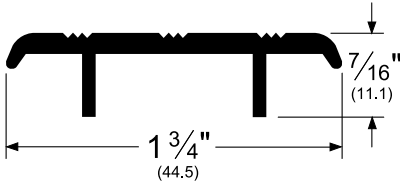

ASSA ABLOY

**COMMERCIAL THRESHOLDS:
CARPET SEPARATORS**

236_

**BHMA
CERTIFIED**

Barrier-free
over carpet.

AVAILABLE FINISHES: A, B, D, G

WIDTH: 1-3/4" (44.5 mm)

HEIGHT: 7/16" (11.1 mm)