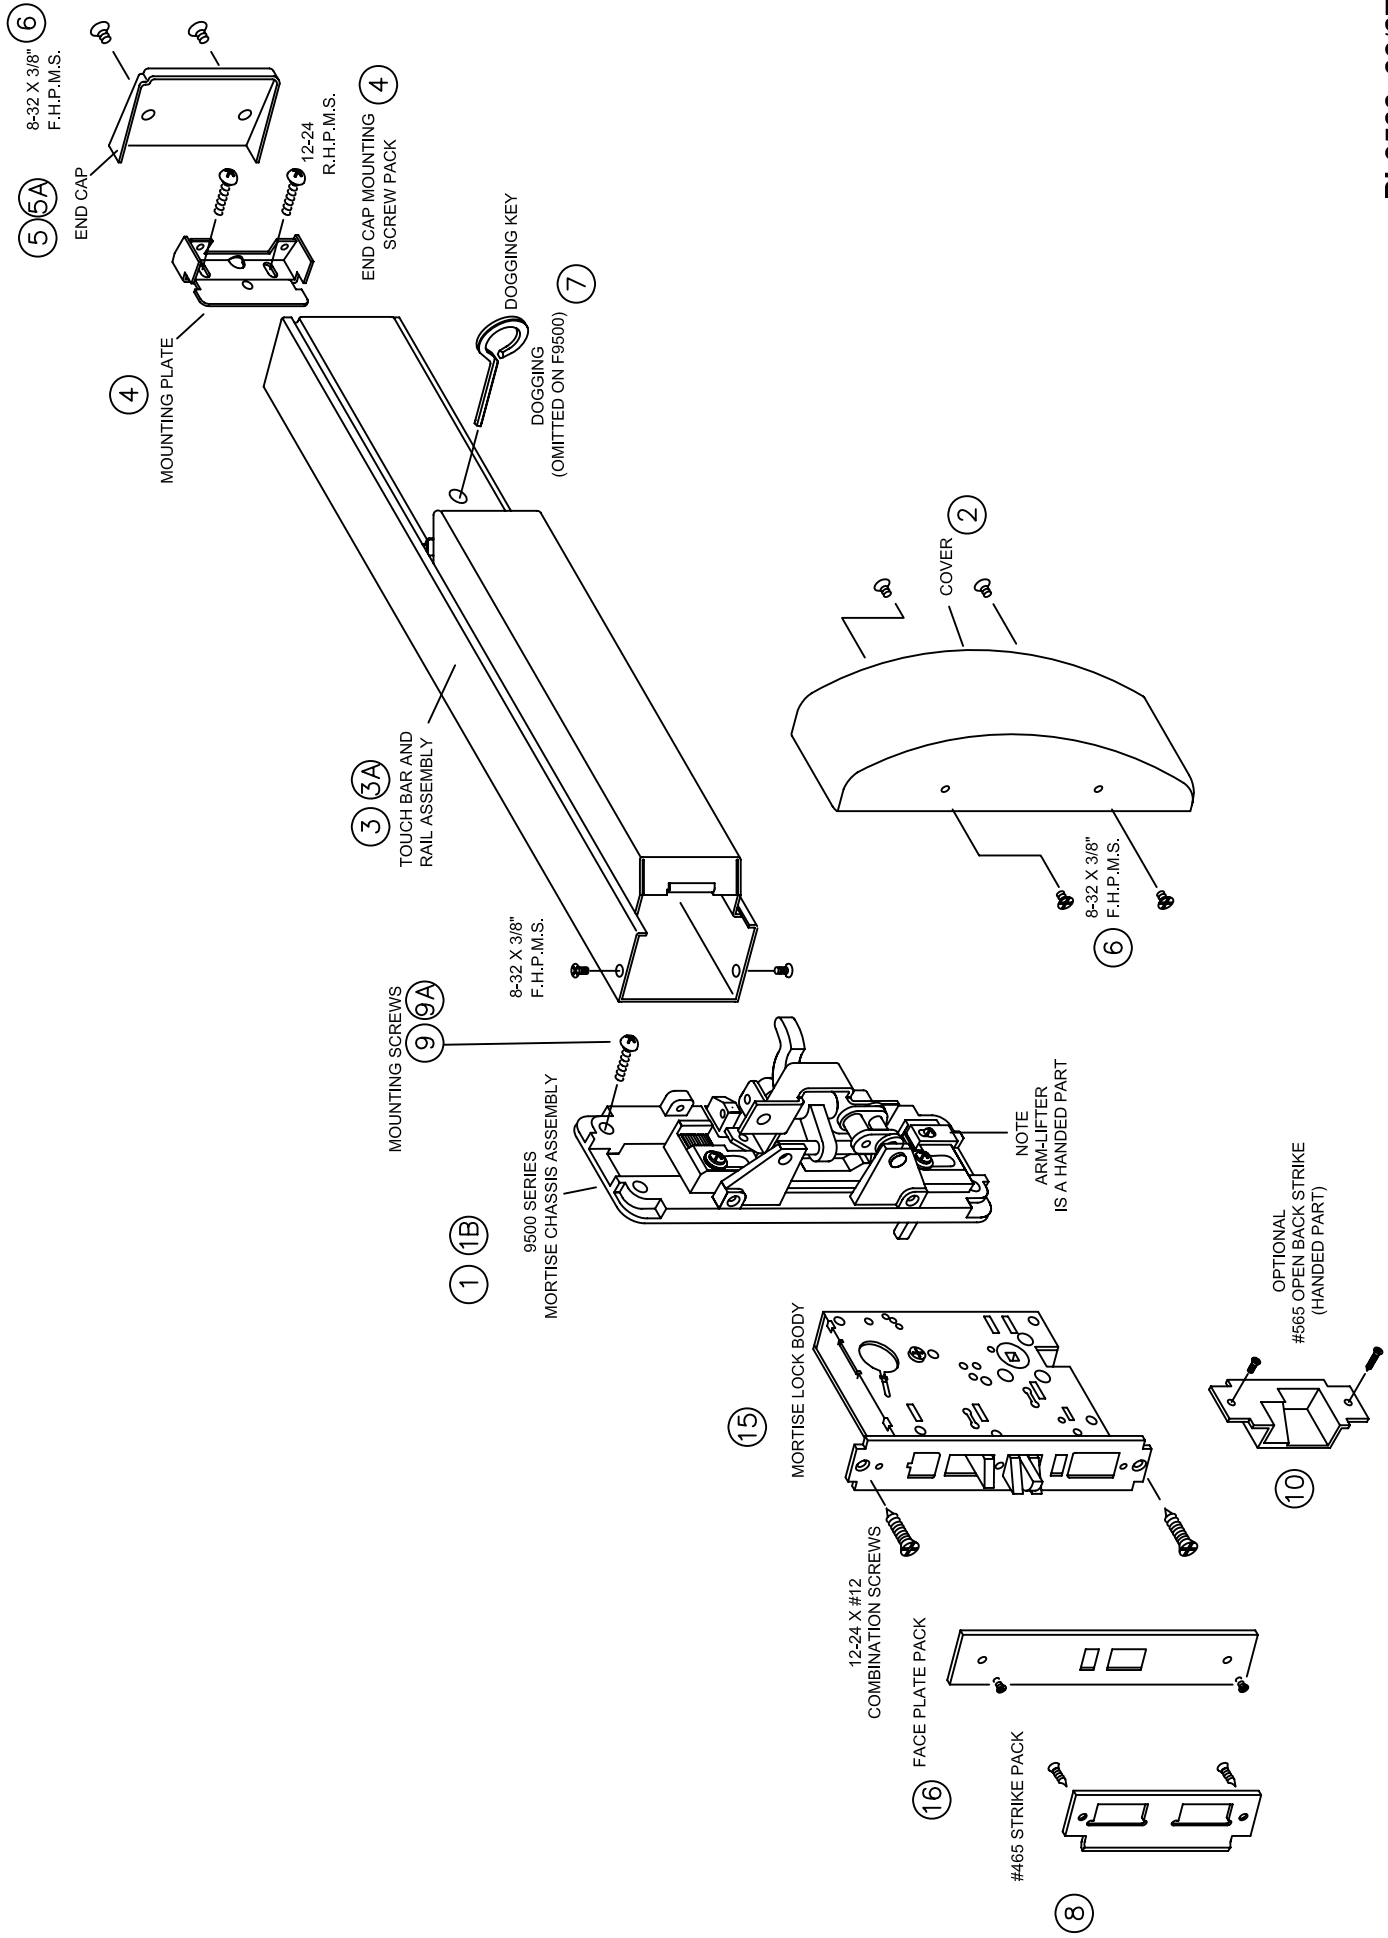

PARTS LIST 9500/F9500 SERIES MORTISE EXIT DEVICE

9500/F9500 SERVICE PARTS LIST

ITEM #	PART #	DESCRIPTION
1	18002373	CHASSIS ASSEMBLY 9500 EXIT DEVICE LHR
1B	18002374	CHASSIS ASSEMBLY 9500 EXIT DEVICE RHR
	95015314	LIFTER ARM RHR
	95055351	LIFTER ARM LHR
2	18002353	COVER, 9500 689 BE
2	18002354	COVER, 9500 695 BD
2	18002355	COVER, 9500 696 BG
2	18002356	COVER, 9500 691 BB
2	18002357	COVER, 9500 628
2	18002358	COVER, 9500 606
2	18002359	COVER, 9500 612
2	18002360	COVER, 9500 630
2	18002361	COVER, 9500 626
2	18002362	COVER, 9500 613
2	18002363	COVER, 9500 605
2	18002364	COVER, 9500 611
2	18002365	COVER, 9500 625
3	18002220	TBAR ASSY, 9000 A 689 BE
3	18002221	TBAR ASSY, 9000 A 695 BD
3	18002222	TBAR ASSY, 9000 A 696 BG
3	18002223	TBAR ASSY, 9000 A 691 BB
3	18002224	TBAR ASSY, 9000 A 628
3	18002225	TBAR ASSY, 9000 A 606
3	18002226	TBAR ASSY, 9000 A 612
3	18002227	TBAR ASSY, 9000 A 630
3	18002228	TBAR ASSY, 9000 A 626
3	18002229	TBAR ASSY, 9000 A 613
3	18002230	TBAR ASSY, 9000 A 605
3	18002231	TBAR ASSY, 9000 A 611
3	18002232	TBAR ASSY, 9000 A 625
3	18002233	TBAR ASSY, 9000 B 689 BE