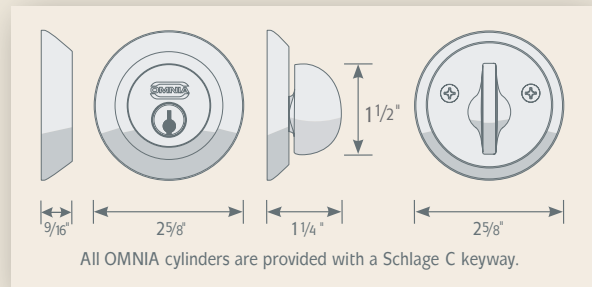

TD = Traditional Rose

MD = Modern Rose

AR = Arched Rose

RT = Rectangular Rose

NEW SQ = Square Rose

All roses are concealed screw mounted.

AUXILIARY DEADBOLT KIT

Modern - MODDB

US3, US4A, US10B, US14, US15, US26, US26D, TB
2 5/8" Diameter

The auxiliary deadbolt is intended for use with a door that needs to be locked with a key. This locking function can be used where security is required, and features a keyed cylinder on the exterior and a turnpiece on the interior side of the door.