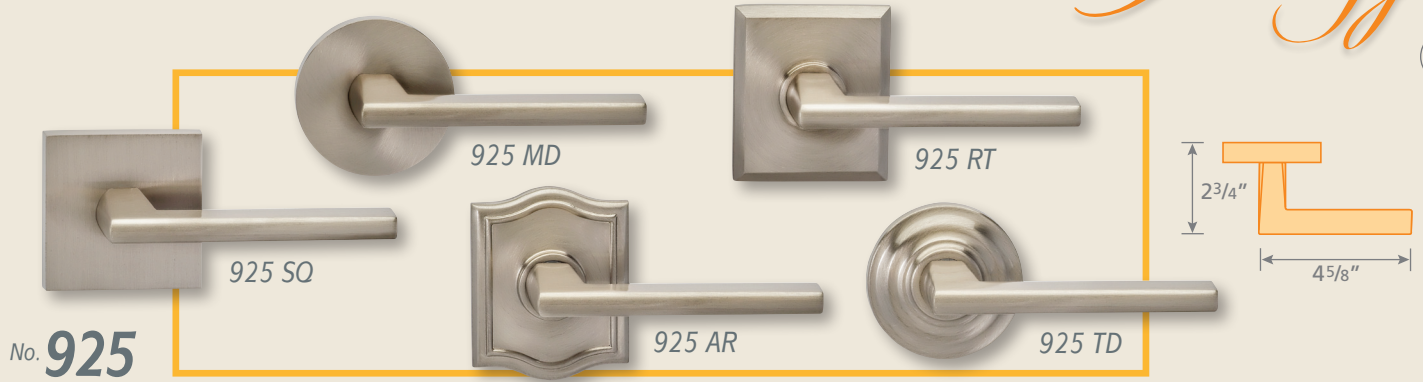

2015 ADDITIONS

Prodigy
FORGING ELEGANCE
OMNIA

2015 ADDITIONS

OMNIA *Prodigy*

Finishes

- US3, US4A*, US10B, US14, US15, US26, US26D**, TB
- * Only 935 with Modern or Square rose
- ** Only 925, 930 or 935 with Modern, Rectangular or Square rose

TD = Traditional Rose

MD = Modern Rose

AR = Arched Rose

RT = Rectangular Rose

NEW SQ = Square Rose

All roses are concealed screw mounted.

AUXILIARY DEADBOLT KIT

Modern - MODDB

US3, US4A, US10B, US14, US15, US26, US26D, TB
2 5/8" Diameter

The auxiliary deadbolt is intended for use with a door that needs to be locked with a key. This locking function can be used where security is required, and features a keyed cylinder on the exterior and a turnpiece on the interior side of the door.