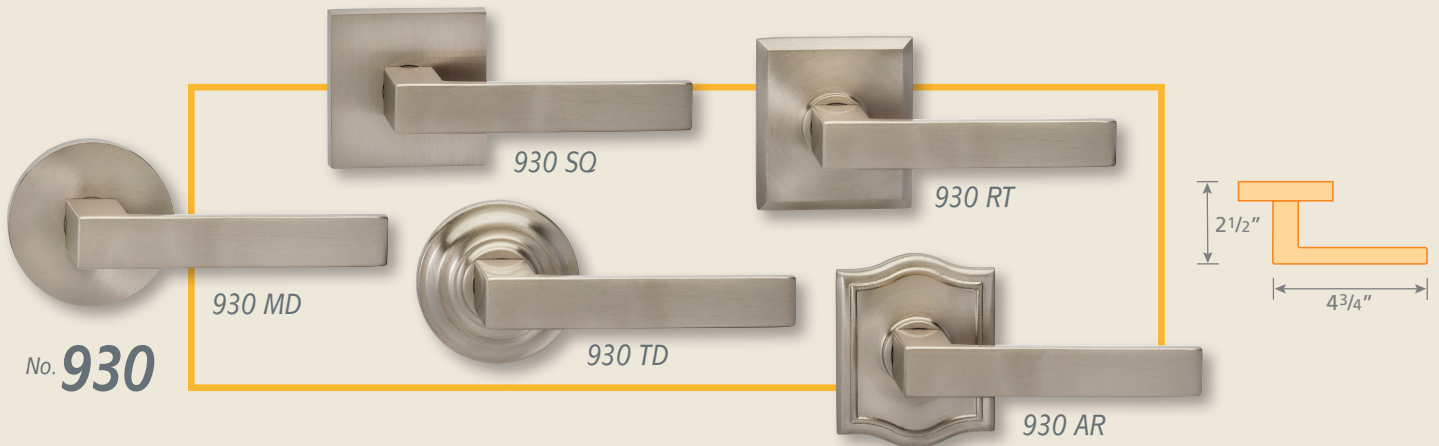

2015 ADDITIONS

Prodigy
FORGING ELEGANCE
OMNIA

2015 ADDITIONS

OMNIA *Prodigy*

Finishes

- US3, US4A*, US10B, US14, US15, US26, US26D**, TB
- * Only 935 with Modern or Square rose
- ** Only 925, 930 or 935 with Modern, Rectangular or Square rose

TD = Traditional Rose

MD = Modern Rose

AR = Arched Rose

RT = Rectangular Rose

NEW SQ = Square Rose

All roses are concealed screw mounted.

AUXILIARY DEADBOLT KIT

Modern - MODDB

US3, US4A, US10B, US14, US15, US26, US26D, TB
2 5/8" Diameter

The auxiliary deadbolt is intended for use with a door that needs to be locked with a key. This locking function can be used where security is required, and features a keyed cylinder on the exterior and a turnpiece on the interior side of the door.