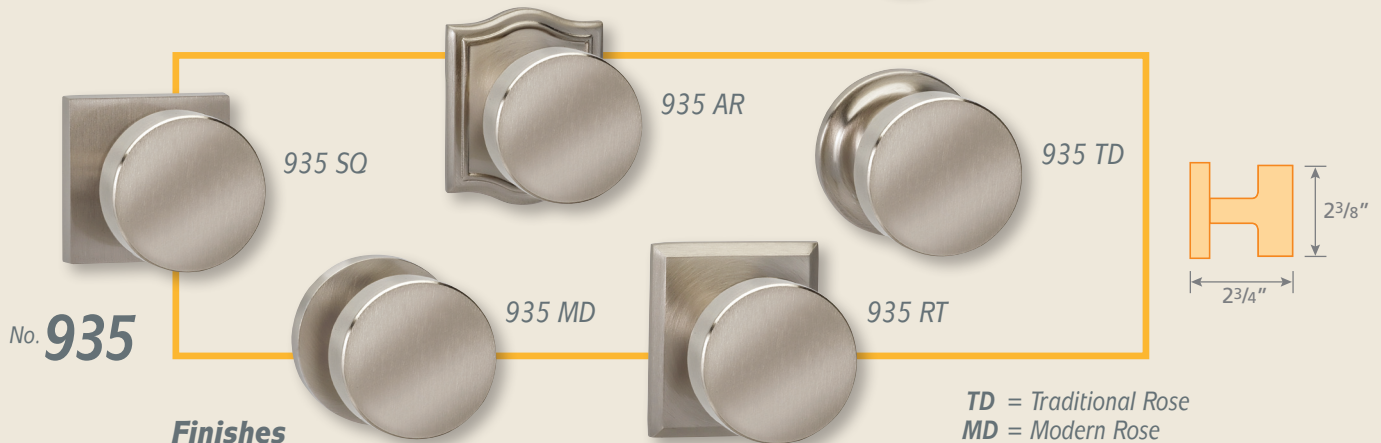

2015 ADDITIONS

Prodigy
FORGING ELEGANCE
OMNIA

2015 ADDITIONS

OMNIA *Prodigy*

Finishes

- US3, US4A*, US10B, US14, US15, US26, US26D**, TB
- * Only 935 with Modern or Square rose
- ** Only 925, 930 or 935 with Modern, Rectangular or Square rose

TD = Traditional Rose

MD = Modern Rose

AR = Arched Rose

RT = Rectangular Rose

NEW SQ = Square Rose

All roses are concealed screw mounted.

AUXILIARY DEADBOLT KIT

Modern - MODDB

US3, US4A, US10B, US14, US15, US26, US26D, TB
2 5/8" Diameter

The auxiliary deadbolt is intended for use with a door that needs to be locked with a key. This locking function can be used where security is required, and features a keyed cylinder on the exterior and a turnpiece on the interior side of the door.