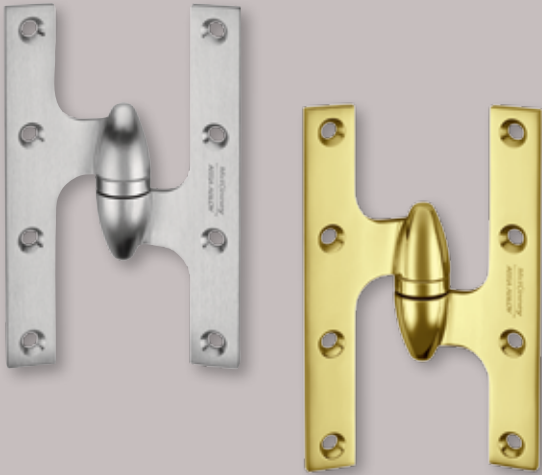

# Square Barrel

Clean, crisp, and classy - the two knuckle square barrel hinge makes a bold statement. Paired with decorative levers and square trim set from CORBIN RUSSWIN or SARGENT and square pulls from ROCKWOOD, your door opening will be all squared away.

## Square Barrel Hinge

- Designation: SQ3331
- Extruded brass, polished and finished
- Material thickness: .177"
- Handed
- Size: 4-1/2" x 4-1/2"
- Bearing contains anti-friction component
- Recommended for use on doors of average weight with average frequency
  - Interior or exterior hollow metal and wood frame doors
  - 1-3/4" thick doors
  - Used with square edge doors only
- Cannot be electrified

## Finishes

- 03 – Bright Brass, Clear Coated
- 10B – Dark Oxidized Satin Bronze, Oil Rubbed
- 10BE – Dark Oxidized Satin Bronze, Equivalent
- 14 – Bright Nickel, Clear Coated
- 15 – Satin Nickel, Clear Coated
- 26 – Bright Chrome
- 26D – Satin Chrome

## Olive Knuckle Hinge

- Designation: TA3383
- Forged brass, polished and finished
- Full mortise standard weight bearing hinge
  - Handed
  - Size Open: 6" x 3-7/8"
  - Width of leaves: 13/16"
- Bearing contains anti-friction component
- For use on interior or exterior hollow metal and wood frame doors
  - 1-3/8" to 1-3/4" thick doors
- Meets grade 2 cycle testing
- Cannot be electrified