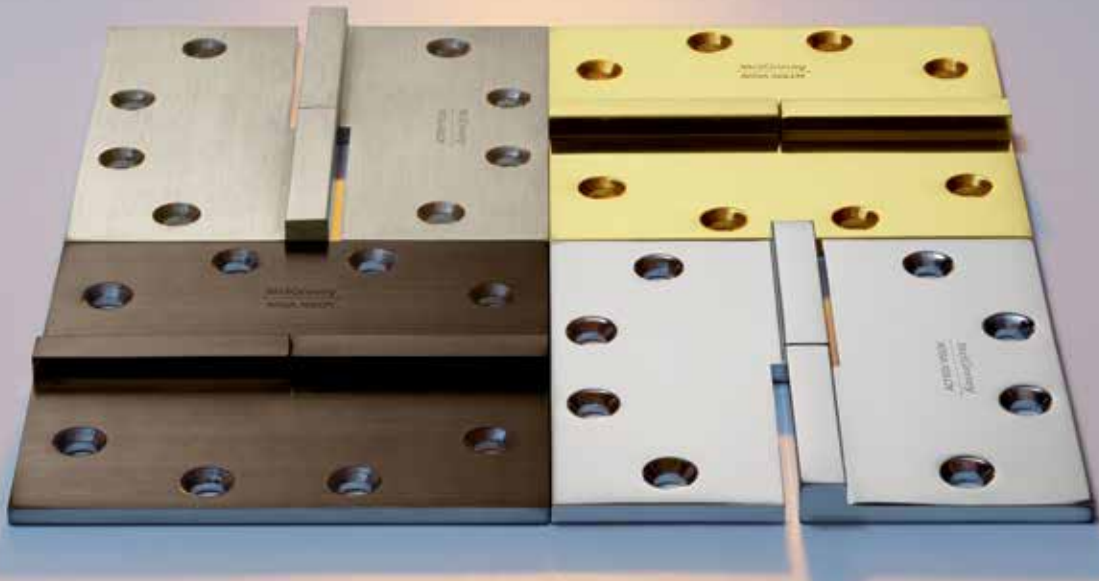

## Classic Tips

Offered with the three or five knuckle hinge, keep that time-honored, traditional look with McKinney's classic ball and steeple tips.

For options not listed in this brochure, contact the factory.

# Square Barrel

Clean, crisp, and classy - the two knuckle square barrel hinge makes a bold statement. Paired with decorative levers and square trim set from CORBIN RUSSWIN or SARGENT and square pulls from ROCKWOOD, your door opening will be all squared away.