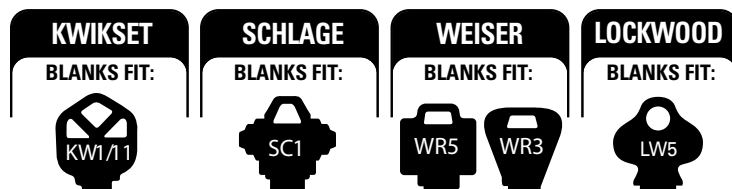

Brass House Key Blanks

4 styles available: