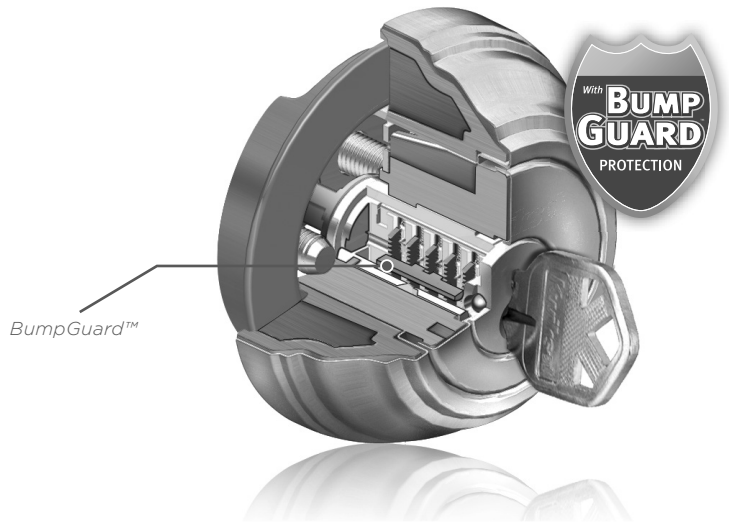

SmartKey® Signature Series™ deadbolts have earned the prestigious Best Buy rating from *Consumers Digest*.

kwikset.com/smartkey

KEY CONTROL™ DEADBOLT

The Smart Alternative to Master Keying

Re-keying & managing a traditional master key system is labor intensive, time consuming & costly. With the first & only two cylinder Key Control Deadbolt, either cylinder can be re-keyed in seconds, without removing the lock from the door.

FEATURING

*Rotate cylinder cap to expose Key Control cylinder

kwikset.com/keycontrol

THE BEST SECURITY IS SMART SECURITY.

BUMPGUARD™

SmartKey's patented side locking bar technology replaces the traditional pin-and-tumbler design and provides improved security against lock bumping.

RE-KEY IN 3 SIMPLE STEPS

1 Insert functioning key & turn 1/4 turn clockwise.

2 Insert & remove the SmartKey learn tool. Remove functioning key.

3 Insert new key & turn 1/2 turn counter-clockwise. Done. *Your lock is now re-keyed!*