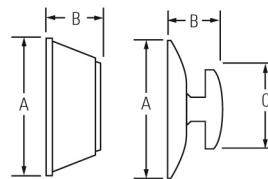

Deadbolt Dimensions

Design	A	B	C
158 Square Interior	2-17/32"	1-13/32"	1-11/16"
158 Square Exterior	2-19/32"	15/16"	N/A
158 Square Interior/Exterior	2-19/32"	15/16"	N/A

Finishes