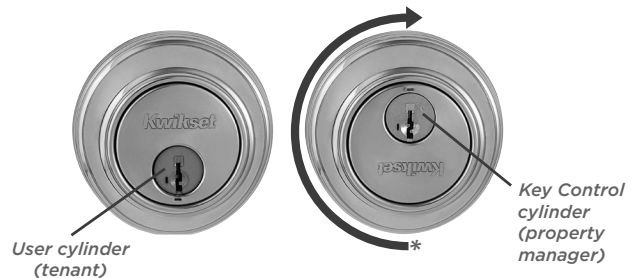

- Re-key in seconds—save time & money
- Available in all Kwikset keyed-entry products
- Pick Resistant—passes the most stringent lock picking standard, UL437, par 11.6
- 980 Series Deadbolt Certified ANSI/BHMA Grade 1 Security—the highest level of residential security available in the industry
- BumpGuard™ for protection against lock bumping

SmartKey® Signature Series™ deadbolts have earned the prestigious Best Buy rating from *Consumers Digest*.

kwikset.com/smartkey

KEY CONTROL™ DEADBOLT

The Smart Alternative to Master Keying

Re-keying & managing a traditional master key system is labor intensive, time consuming & costly. With the first & only two cylinder Key Control Deadbolt, either cylinder can be re-keyed in seconds, without removing the lock from the door.

FEATURING

*Rotate cylinder cap to expose Key Control cylinder

kwikset.com/keycontrol

THE BEST SECURITY IS SMART SECURITY.

BUMPGUARD™

SmartKey's patented side locking bar technology replaces the traditional pin-and-tumbler design and provides improved security against lock bumping.