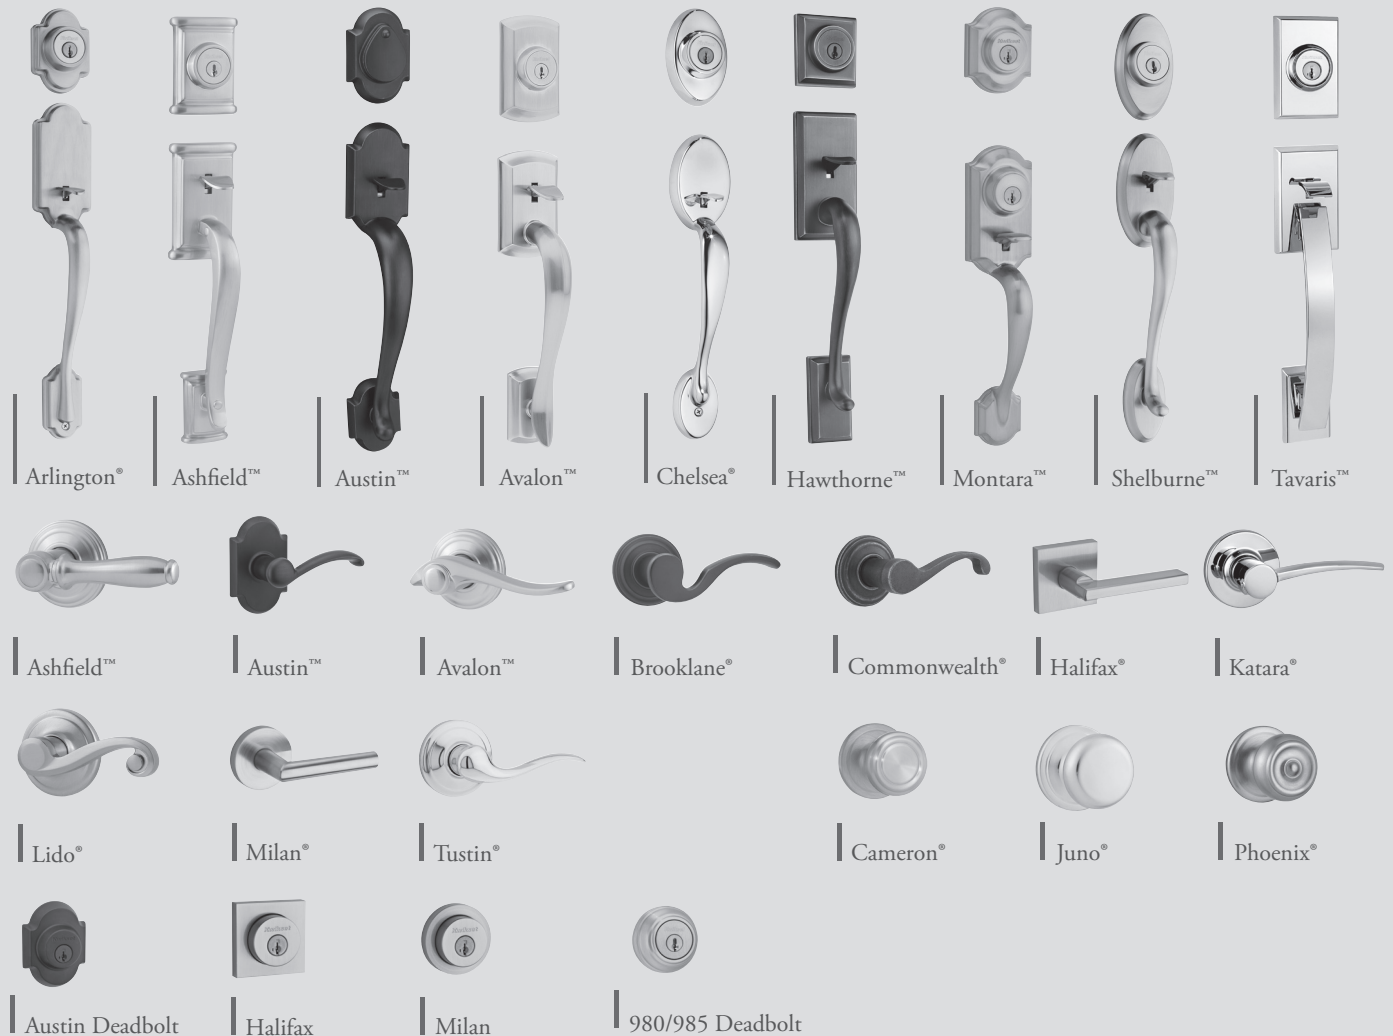

Functioning Key

SmartKey Learn Tool

New Key

! You must have your functioning key & the learn tool for the system to work.

Reset Cradle

A tool used to reset the cylinder if the original key has been lost or to repair a SmartKey® cylinder that has been programmed incorrectly.

Kwikset

kwikset.com
1-800-327-LOCK (5625)

SUPERIOR SECURITY FEATURES

- ANSI/BHMA Grade 1 Certified 980/985 Deadbolt
- SmartKey® Re-Key Technology with BumpGuard™ Technology to Protect Against Lock Bumping*

ELEGANT STYLES AND FINISHES

- Unique Rustic Finishes
- Traditional to Contemporary Styles

WARRANTY

- Lifetime Mechanical
- Lifetime Finish

*Lock Bumping - an attack technique using specially cut keys that can defeat conventional pin & tumbler locks.