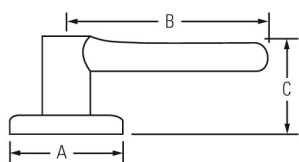

Milan

Lever Specifications

Door Prep	Crossbore 2-1/8" or 1-1/2". Edge Bore 1".
Backset	Adjustable to 2-3/8" or 2-3/4".
Door Thickness	1-3/8" - 1-3/4"
Faceplates	1" x 2-1/4". Square, round, or drive-in.
Strikes	1-1/8" x 2-3/4". Square or round corner.
ANSI/BHMA	A156.36 Grade 2
UL	20 minute UL fire rating available
ADA	Satisfy section 4.13.9 ADA requirement.
Warranty	Lifetime Mechanical and Lifetime Finish.

Lever Dimensions

Design	A	B	C
Round Rose	2-5/8"	4-5/32"	2-9/16"
Square Rose	2-5/8"	4-5/32"	2-9/16"