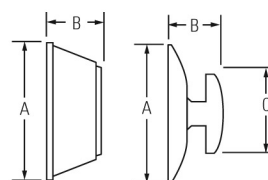

Deadbolt Dimensions

Design	A	B	C
158 Round Interior	2-17/32"	1-13/32"	1-11/16"
158 Round Exterior	2-17/32"	15/16"	N/A
158 Round Interior/Exterior	2-17/32"	15/16"	N/A