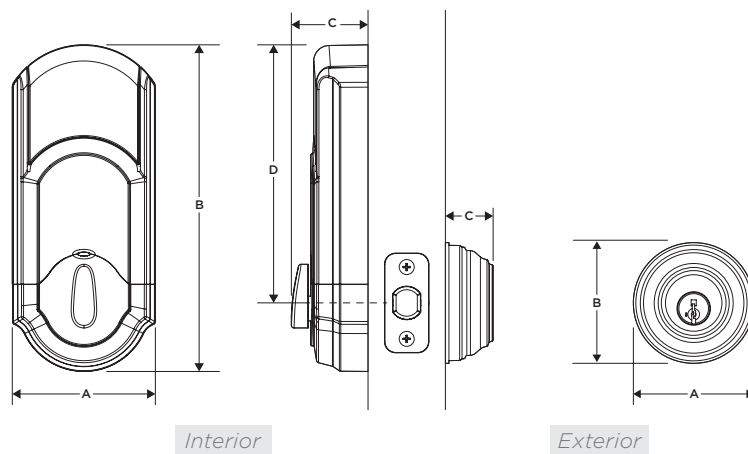

Specifications

Function	Single Cylinder Deadbolt
Door Prep	2 1/8" diameter face hole & 1" diameter latch hole
Backset	Adjustable 2 3/8" or 2 3/4"
Door Thickness	1 3/8" - 2" automatic adjustment
Cylinder	SmartKey® Re-key Technology
Faceplates	1" x 2 1/4" round corner standard
Strikes	Round corner strike 2 3/4" x 1 1/8"
Latch	Round corner adjustable 2 3/8" x 2 3/4"
Bolt	1" throw, steel deadbolt
Door Handing	Reversible
Batteries	4AA Required

What's in the Box

- Kevo deadbolt, (2) eKeys, Kevo fob included for touch to open convenience without a smartphone, and 4 AA batteries, (2) standard keys

Dimensions

Design	A	B	C	D
Kevo™ Interior	3 1/4" (82.55 mm)	7 13/32" (188.12 mm)	1 3/4" (44.45 mm)	5 27/32" (148.44 mm)
Kevo™ Exterior	2 3/4" (69.85 mm)	2 3/4" (69.85 mm)	1 5/32" (29.37 mm)	---