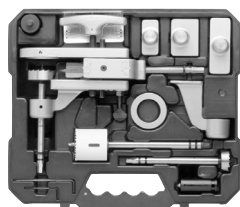

SmartKey KEYING

MFG Pro #	Description	Case Qty.	Price
83262-001	Rekeying Kit CP SMT KW	6	\$12.45
83260-001	83260 SMT Reset Cradle	1	\$41.15

SMARTKEY SERVICE PARTS

83262-001

83260-001

Drill not included

138 INSTALLATION KIT