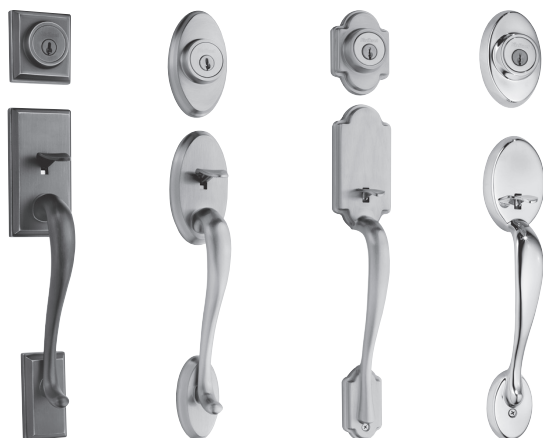

Hawthorne™   Shelburne™   Arlington®   Chelsea®

HANDLESETS - All Keyed products below have SmartKey only

MFG Pro#	Function	Finish						Case Qty.	Price	
		3	L03	5	11P	15	501			502
Hawthorne™ Handleset		3	L03	5	11P	15	501	502		
98001-104	800HEXJ - Hawthorne x Juno				•				2	$266.50
98001-128	800HEXCN - Hawthorne x Cameron					•			2	$266.50
98001-364	800HEXJ - Hawthorne X Juno					•			2	$266.50
Shelburne™ Handleset		3	L03	5	11P	15	501	502		
98001-106	800SEXTNL - Shelburne x Tustin	•							2	$273.00
98001-102	800SEXJ - Shelburne x Juno			•					2	$254.50
98001-134	800SEXLL - Shelburne x Lido			•					2	$259.00
98001-133	800SEXLL - Shelburne x Lido				•				2	$273.00
98001-105	800SEXJ - Shelburne x Juno					•			2	$254.50
98001-146	800SEXBRL - Shelburne x Brooklane					•			2	$273.00
98001-107	800SEXTNL - Shelburne x Tustin					•			2	$273.00
98001-131	800SEXAVL - Shelburne x Avalon					•			2	$273.00
98010-076	801SEXAVL - Shelburne X Juno			•					2	$265.30

MFG Pro#	Function	Finish						Case Qty.	Price	
		3	L03	5	11P	15	501			502
Arlington® Handleset		3	L03	5	11P	15	501	502		
98001-094	800ANXLL - Arlington X Lido					•			2	$232.00
98001-095	800ANXLL - Arlington X Lido			•					2	$201.50
98001-096	800ANXLL - Arlington X Lido	•							2	$212.00
98001-097	800ANXLL - Arlington X Tustin				•				2	$241.50
98001-123	800ANXLL - Arlington X Lido				•				2	$241.50
98001-138	800ANXTNL - Arlington X Tustin					•			2	$232.50
98010-074	801ANXLL - Arlington X Lido			•						$197.80
Chelsea® Handleset		3	L03	5	11P	15	501	502		
98001-125	800CEXCN - Chelsea x Cameron		•						2	$185.50
98001-196	800CEXJ - Chelsea x Juno		•						2	$168.50
98001-142	800CEXC - Chelsea x Copa		•						2	$186.00
98001-126	800CEXLL - Chelsea x Lido Lever		•						2	$212.00
98001-143	800CEXTNL - Chelsea x Tustin				•				2	$241.50
98001-124	800CEXCN - Chelsea x Cameron					•			2	$203.00
98001-144	800CEXTNL - Chelsea x Tustin					•			2	$232.50
98001-369	800CEXJ - Chelsea x Juno					•			2	$203.00