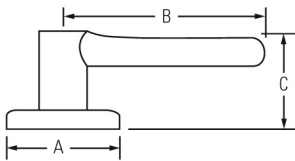

HALIFAX

Lever Specifications

Door Prep	Crossbore 2-1/8" or 1-1/2". Edge Bore 1".
Backset	Adjustable to 2-3/8" or 2-3/4".
Door Thickness	1-3/8" - 1-3/4"
Faceplates	1" x 2-1/4". Square, round, or drive-in.
Strikes	1-1/8" x 2-3/4". Square or round corner.
ANSI/BHMA	A156.36 Grade 2
UL	20 minute UL fire rating available
ADA	Satisfy section 4.13.9 ADA requirement.
Warranty	Lifetime Mechanical and Lifetime Finish.

Deadbolt Specifications

Door Prep	Cross Bore 2-1/8" or 1-1/2". Edge Bore 1".
Backset	Adjustable to 2-3/8" or 2-3/4".
Door Thickness	1-3/8" - 1-3/4"
Cylinder	SmartKey® or KW/Pin & Tumbler
Faceplates	1" x 2-1/4". Square, round, or drive-in.
Rose	Specify round or square rose.
Strikes	1-1/4" x 3-5/8". Square or round corner.
Bolt	1" Throw steel.
ANSI/BHMA	A156.36 Grade 2
UL	20 minute UL fire rating available
ADA	Satisfy section 4.13.9 ADA requirement.
Warranty	Lifetime Mechanical and Lifetime Finish.

Lever Dimensions

Design	A	B	C
Round Rose	2-5/8"	4-15/32"	2-19/32"
Square Rose	2-5/8"	4-15/32"	2-19/32"