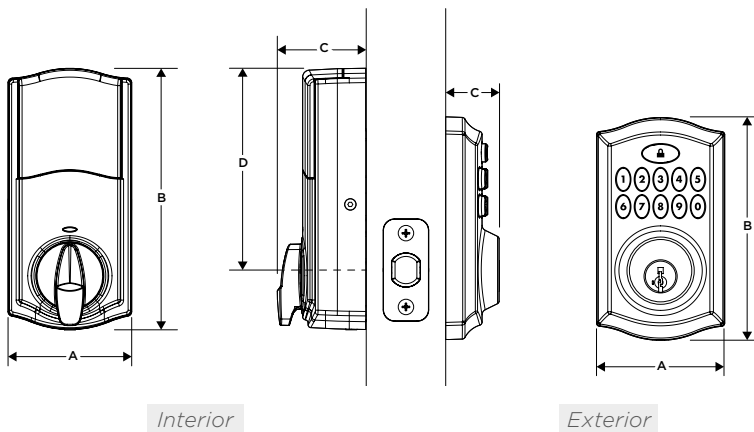

SMALLER. QUIETER. STRONGER.

- Sleek metal design for enhanced quality
- Dramatically reduced interior size
- Tamper resistant interior cover
- 11 button backlit keypad
- Up to 16 user access codes for family & guests
- **NEW** MasterCode feature for improved user access code management

#1 SELLING U.S. LOCK BRAND

Specifications

Function	Single cylinder deadbolt
Door Prep	2 1/8" diameter face hole & 1" diameter latch hole
Backset	Adjustable 2 3/8" or 2 3/4"
Door Thickness	1 3/8" - 2" automatic adjustment
Faceplates	1" x 2 1/4" round corner standard
Strikes	Round corner strike 2 3/4" x 1 1/8"
Latch	Round corner adjustable 2 3/8" x 2 3/4"
Bolt	1" throw, steel deadbolt
Door Handing	Reversible
Cylinder	SmartKey®

Dimensions

Interior

Exterior

Design	A	B	C	D
SmartCode™ Interior	2 3/4" (69.85 mm)	5 3/4" (146.05 mm)	2" (50.8 mm)	4 7/16" (112.71 mm)
SmartCode™ Exterior	2 7/8" (73.03 mm)	5" (127 mm)	1 3/16" (30.163 mm)	---