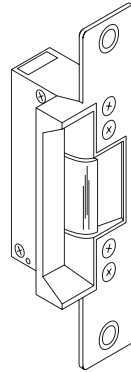

**ADAMS RITE ELECTRIC STRIKE #7130
for Center Hung Door (4-1/2" Frame)**

*Price includes:
Electric strike and face plate*

047796

Laws and building and safety codes governing the design and use of glazed entrance, window, and curtain wall products vary widely. Kawneer does not control the selection of product configurations, operating hardware, or glazing materials, and assumes no responsibility therefor.

Kawneer reserves the right to change configuration without prior notice when deemed necessary for product improvement.
© Kawneer Company, Inc., 2014