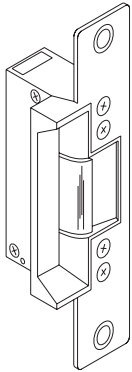

**ADAMS RITE ELECTRIC STRIKE #7130
for Frames (for Single Acting Doors
Only) 24 VAC/12 VDC**

*Price includes:
Electric strike and face plate*

037284

**ADAMS RITE ELECTRIC STRIKE #7131
for Inactive Door Leaf
24 VAC/12 VDC**

*Price includes:
Electric strike and face plate*

037285

**ADAMS RITE ELECTRIC STRIKE #7130
for Center Hung Door (4" Frame)**

*Price includes:
Electric strike and face plate*

047795