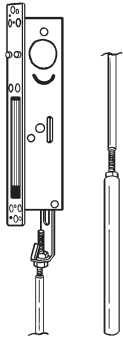

EC-97912-18

SLIDING DOOR AND MALL FRONT HARDWARE

**BOTTOM CENTER PIVOT
Door Portion for 1040 Egress Door**
Price includes:
Door portion assembly and screws

050351

**FLOOR TYPE DOOR STOP
for 1040 Sliding Door**
Price includes:
Door stop, stud, and expansion shield

091167

**1-POINT M.S. LOCK with 1-1/8"
Backset for 1070 Sliding Door**
Price includes:
Lock, bolt, threaded rod, bolt guide, and
screws

092158

**PIVOT ANGLE ASSEMBLY
at Recessed Caster for 1070
Sliding Door**
Price includes:
Pivot hanger, adjustable pivot, and
set screws

092169

**PIVOT ANGLE ASSEMBLY
at Sidelite Base for 1070 Sliding Door**
Price includes:
Pivot hanger, adjustable pivot, and set
screws

092170

**STIK WAX
for 1040 and 1070 Sliding Doors**
Price includes:
Stik Wax

092173

**TUBE BRUSH (Track Wax Applicator)
for 1070 Sliding Door**
Price includes:
Tube brush

092174

Laws and building and safety codes governing the design and use of glazed entrance, window, and curtain wall products vary widely. Kawneer does not control the selection of product configurations, operating hardware, or glazing materials, and assumes no responsibility therefor.

Kawneer reserves the right to change configuration without prior notice when deemed necessary for product improvement.

© Kawneer Company, Inc., 2012