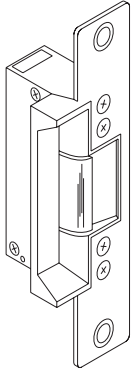

**ADAMS RITE ELECTRIC STRIKE #7130
for Frames (for Single Acting Doors
Only) 24 VAC/12 VDC**

*Price includes:
Electric strike and face plate*

037284

**ADAMS RITE ELECTRIC STRIKE #7131
for Inactive Door Leaf
24 VAC/12 VDC**

*Price includes:
Electric strike and face plate*

037285

**ADAMS RITE ELECTRIC STRIKE #7130
for Center Hung Door (4" Frame)**

*Price includes:
Electric strike and face plate*

047795