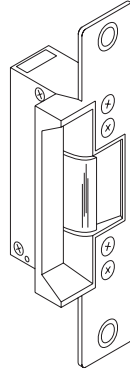

**ADAMS RITE ELECTRIC STRIKE #7130
for Center Hung Door (4-1/2" Frame)**

*Price includes:
Electric strike and face plate*

047796

**ADAMS RITE ELECTRIC STRIKE #7130
for Entara® 450 Framing**

*Price includes:
Electric strike, face plate, and screws*

106251

**ADAMS RITE ELECTRIC STRIKE #7131
for Entara® Inactive Door Leaf**

*Price includes:
Electric strike, face plate, and screws*

106252

Laws and building and safety codes governing the design and use of glazed entrance, window, and curtain wall products vary widely. Kawneer does not control the selection of product configurations, operating hardware, or glazing materials, and assumes no responsibility therefor.

Kawneer reserves the right to change configuration without prior notice when deemed necessary for product improvement.
© Kawneer Company, Inc., 2012