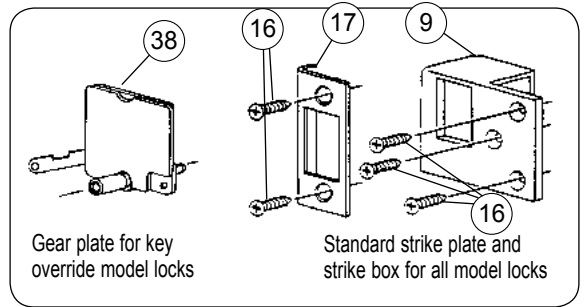

Simplex 900 Series