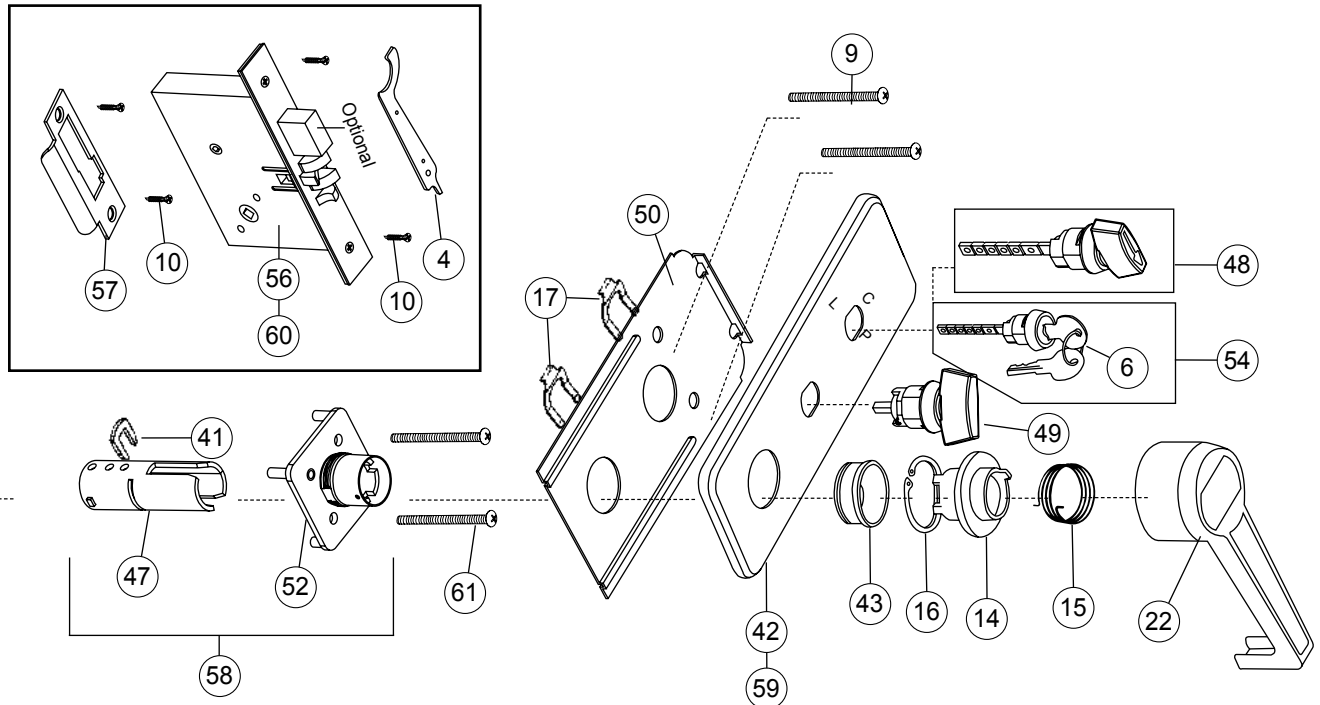

Simplex 8100 Series *(continued)*

**See inside front cover for
How to Order instructions**

Item	Qty/Lock	Description	Finish	Part Number	List Price
1	1	Combination Chamber (M-56/M-63)		7436600001	$90.00
2	5	Pushbuttons (10 Pack)	Black	20002410610	$12.00
		Pushbuttons (10 Pack)	Silver	20002410910	$12.00
3	1	Bushing, Shaft (5 Pack)		20002600005	$11.00
4	1	Installation Wrench (spanner wrench) - Code Change Tool Kit (Includes 1 ea. #4 and 2 ea. DF-59 keys; DF-59 keys not used on 8100)		20127800001	$10.00
5	1	Front Lever Retainer Clip (5 Pack)		20134300005	$11.00
6	1	Key DF-5 (For Passage and Lockout) (2 Pack)		20142200002	$7.50
7	1	Shaft Self-Aligning Bushing		20142500001	$10.00
8	1	Retaining Ring 3/8" I.D. (10 Pack)		20144000010	$11.00
9	2	Screw, 8-32 x 2 1/2" Kit (For Mounting) (Includes 2 ea. #9)	Satin Chrome	20421026D01	$11.00
		Screw, 8-32 x 2 1/2" Kit (For Mounting) (Includes 2 ea. #9)	Bright Brass	2042100301	$11.00
		Screw, 8-32 x 2 1/2" Kit (For Mounting) (Includes 2 ea. #9)	Antique Brass	2042100501	$11.00
10	4	Combination Screw, Phillips 8-32 x 3/4" (10 Pack)	Satin Chrome	20156526D10	$11.00
		Combination Screw, Phillips 8-32 x 3/4" (10 Pack)	Bright Brass	2015650310	$11.00
		Combination Screw, Phillips 8-32 x 3/4" (10 Pack)	Antique Brass	2015650510	$11.00
11	1	Clutch Backing Plate		20170800001	$10.00
12	1	Wave Spring - Clutch Spring Kit (L1000 / 8100) (Includes 1 ea. #12, #19)		20176800001	$11.00
13	1	Guide Bracket		20172100001	$9.00