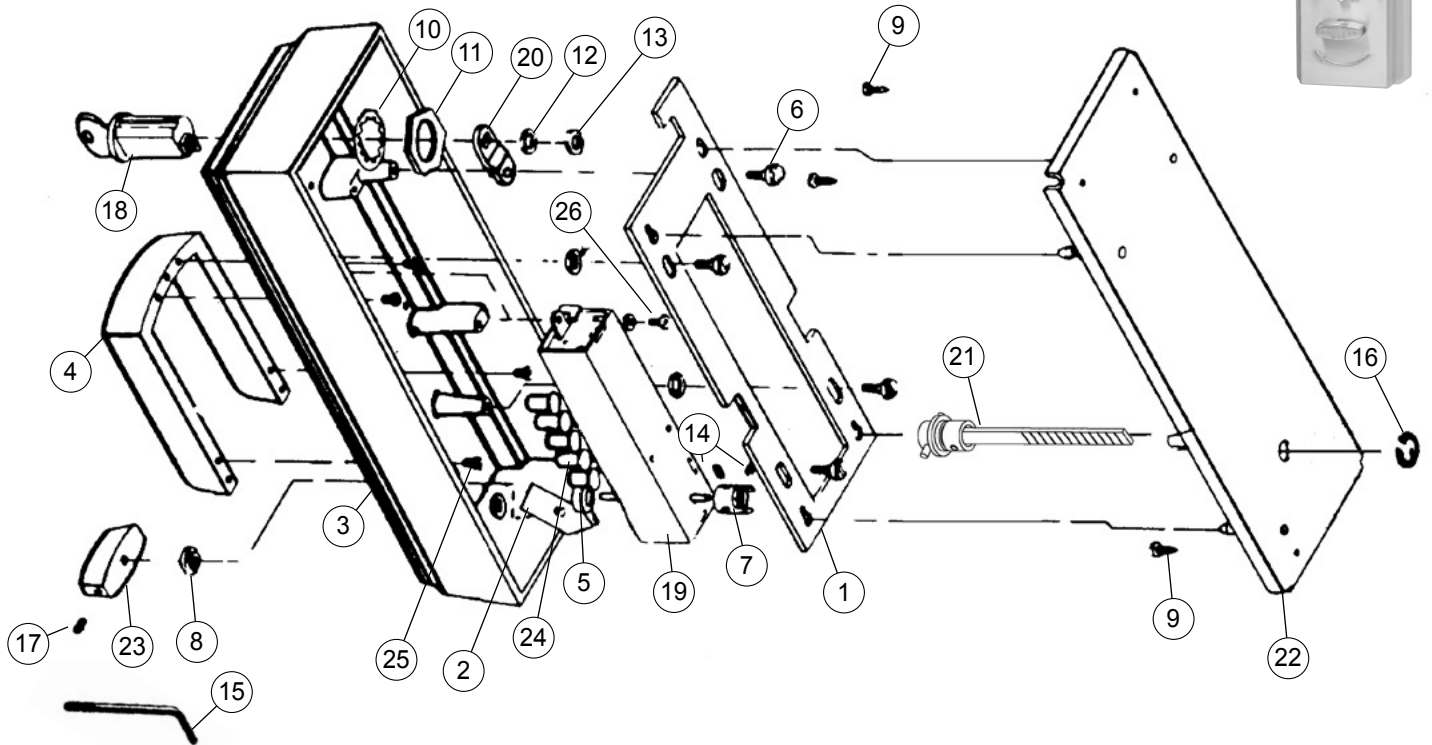

Simplex 2015 Series

**See inside front cover for
How to Order instructions**

Item	Qty/Lock	Description	Finish	Part Number	List Price
1	1	Lock-in Plate		2410900001	$31.00
2	1	Stop Arm (Includes #2, #5, #7, #14, #19)		74241200001	$97.00
3	1	Front Housing	Satin Chrome	3404426D01	$110.00
4	1	1/2" VisiGuard	Satin Chrome	3404626D01	$15.50
5	1	Control Shaft Sleeve (Includes #2, #5, #7, #14, #19)		74241200001	$97.00
6	4	Lock-In Slide Shoulder Screws (For Drive Hub) (10 Pack)		4412100010	$14.50
7	1	Drive Hub (Includes 1 ea. #7, 3 pcs of #14)		4412200001	$14.50
8	1	Control Shaft Bushing (Includes 1 ea. of #8, #17, #23)		20001326D01	$11.00
9	4	No. 7 PanHead Sheet Metal Screws (For Rear Cover) (10 Pack)		5407700010	$10.00
10	1	Control Lock Cylinder Lock Washer (Includes #10, #11, #12, #13)		6476600001	$11.00
11	1	Control Lock Cyl. Nut (Includes #10, #11, #12, #13)		6476600001	$11.00
12	1	Plug Lock Washer (Includes #10, #11, #12, #13)		6476600001	$11.00
13	1	Plug Nut (Includes #10, #11, #12, #13)		6476600001	$11.00
14	3	8-32 x 3/16" (5 mm) Self-Locking Hex Socket Set Screw Kit (Includes 1 ea. #7, 3 pcs #14)		4412200001	$14.50
15	1	Allen Wrench 5/64" x 1 31/32 (2 x 50 mm)		6471700001	$11.00
16	1	E-Ring (For Tailpiece Assembly) (10 Pack)		5419800010	$11.00