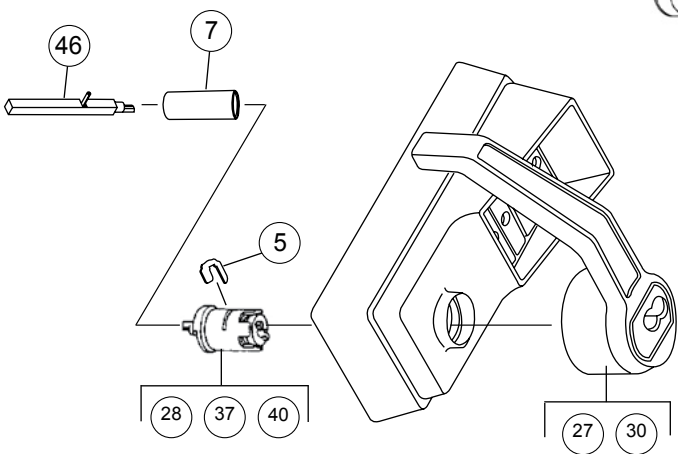

Item	Qty/Lock	Description	Finish	Part Number	List Price
24	1	Cylindrical Drive Unit Assembly (Includes 1 ea. #19, #20, #21, #22, #25, #28; 2 ea. #5; 4 ea. #6)		20420800001	$106.50
25	1	Shoe Retainer Cap Assembly		20420900001	$32.00
26	1	Installation Hardware Kit (Not Shown in exploded view)	Bright Brass	2042120311	$53.00
		Installation Hardware Kit (Not Shown in exploded view)	Antique Brass	2042120511	$53.00
		Installation Hardware Kit (Not Shown in exploded view)	Satin Chrome	20421226D11	$53.00
27	1	Clutch Balance Spring - Clutch Spring Kit (Includes 1 ea. #3, #27)		20101600001	$11.00

Additional Kits and Accessories

		Lubriplate Aero Grease Tubes		6475400001	$14.50
		Best Key Override Spacer (not shown)		3800-00-3007	$24.00
		Sargent Key Override Spacer (not shown)		20402800001	$24.00
		Corbin-Russwin Key Override Spacer (not shown)		20402900001	$24.00

Notes

- See 1000 Series Exploded View and Replacement Parts on pages 16-23 for parts not shown or numbered on this page.
- Service kit can be used on both sides of lock
  *(Requires (2) kits to service both sides)
- All EE1000 Series Locksets with a serial number consisting of three letters followed by five digits may have used the code change bracket (Part No. 201882)
- Lubriplate Aero grease is the "only" lubricant that should be used.

Parts availability may be limited on older component parts no longer used in production units.

Simplex 8100 Series

Key Override Models:
Medeco/ASSA/Yale
Schlage

Key Override Models:
Best & Equivalents
Corbin/Ruswin
Sargent