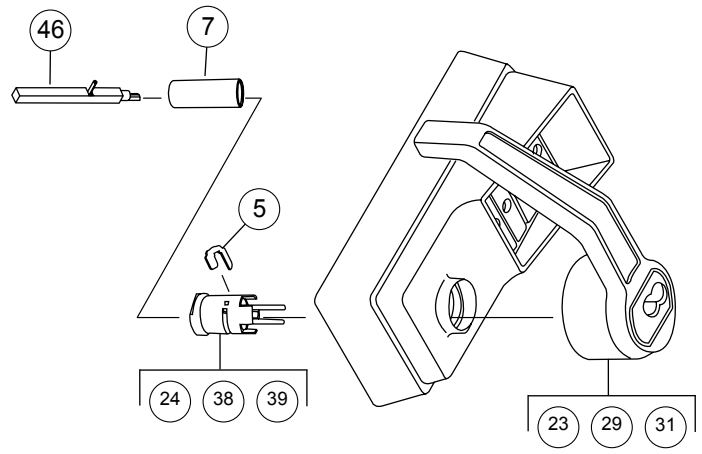

Item	Qty/Lock	Description	Finish	Part Number	List Price
24	1	Cylindrical Drive Unit Assembly (Includes 1 ea. #19, #20, #21, #22, #25, #28; 2 ea. #5; 4 ea. #6)		20420800001	$106.50
25	1	Shoe Retainer Cap Assembly		20420900001	$32.00
26	1	Installation Hardware Kit (Not Shown in exploded view)	Bright Brass	2042120311	$53.00
		Installation Hardware Kit (Not Shown in exploded view)	Antique Brass	2042120511	$53.00
		Installation Hardware Kit (Not Shown in exploded view)	Satin Chrome	20421226D11	$53.00
27	1	Clutch Balance Spring - Clutch Spring Kit (Includes 1 ea. #3, #27)		20101600001	$11.00

Additional Kits and Accessories

		Lubriplate Aero Grease Tubes		6475400001	$14.50
		Best Key Override Spacer (not shown)		3800-00-3007	$24.00
		Sargent Key Override Spacer (not shown)		20402800001	$24.00
		Corbin-Russwin Key Override Spacer (not shown)		20402900001	$24.00

Notes

- See 1000 Series Exploded View and Replacement Parts on pages 16-23 for parts not shown or numbered on this page.
- Service kit can be used on both sides of lock
  *(Requires (2) kits to service both sides)
- All EE1000 Series Locksets with a serial number consisting of three letters followed by five digits may have used the code change bracket (Part No. 201882)
- Lubriplate Aero grease is the "only" lubricant that should be used.

Parts availability may be limited on older component parts no longer used in production units.

Simplex 8100 Series

Key Override Models:
Medeco/ASSA/Yale
Schlage

Key Override Models:
Best & Equivalents
Corbin/Ruswin
Sargent