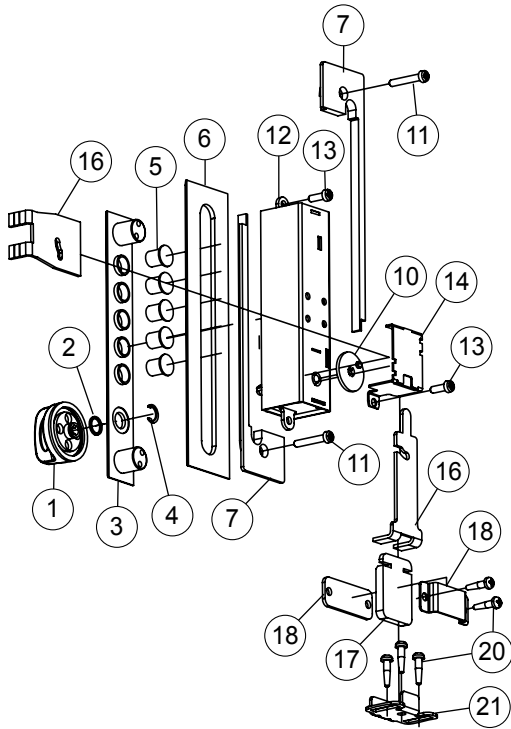

9600 Series Exploded View

962 Wood/Deadbolt