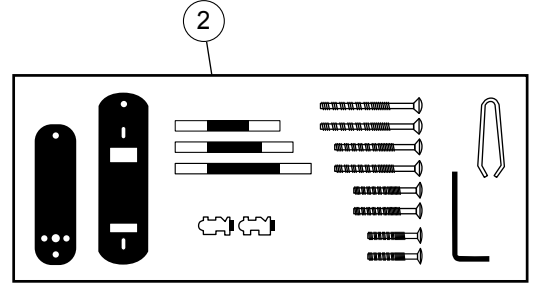

LD470 Series

See inside front cover for How to Order instructions

Item	Qty/Lock	LD450 (Only) Parts	Finish	Part Number	List Price
1	1	2 3/8" Latch (Includes 1 ea. Latch, Strike, Strike Box; 4 ea. Mounting Screws)	Brass	647960301	$35.00
		2 3/8" Latch (Includes 1 ea. Latch, Strike, Strike Box; 4 ea. Mounting Screws)	Satin Stainless	6479632D01	$35.00
		2 3/4" Latch (Includes 1 ea. Latch, Strike, Strike Box; 4 ea. Mounting Screws)	Brass	647970301	$35.00
		2 3/4" Latch (Includes 1 ea. Latch, Strike, Strike Box; 4 ea. Mounting Screws)	Satin Stainless	6479732D01	$35.00
2	1	Installation Hardware Pack (Includes 1 ea. Tweezers, Latch Holdback Clip, Latch Support Post, Short/Medium/Long Spindles; 2 ea. Coded Tumblers - RED, Uncoded Tumblers - BLUE, Short/Medium/Long Mounting Bolts)	Brass	648000301	$31.00
		Installation Hardware Pack (Includes 1 ea. Tweezers, Latch Holdback Clip, Latch Support Post, Short/Medium/Long Spindles; 2 ea. Coded Tumblers - RED, Uncoded Tumblers - BLUE, Short/Medium/Long Mounting Bolts)	Satin Stainless	6480032D01	$31.00
		Lubriplate Aero Grease Tubes		6475400001	$14.50

Item	Qty/Lock	LD470 (Only) Parts	Finish	Part Number	List Price
1	1	2 3/8" Latch (Includes 1 ea. Latch, Strike, Strike Box; 4 ea. Mounting Screws)	Brass	647980301	$38.50
		2 3/8" Latch (Includes 1 ea. Latch, Strike, Strike Box; 4 ea. Mounting Screws)	Satin Stainless	6479832D01	$38.50
		2 3/4" Latch (Includes 1 ea. Latch, Strike, Strike Box; 4 ea. Mounting Screws)	Brass	647990301	$38.50
		2 3/4" Latch (Includes 1 ea. Latch, Strike, Strike Box; 4 ea. Mounting Screws)	Satin Stainless	6479932D01	$38.50
2	1	Installation Hardware Pack (Includes 1 ea. Tweezers, Hex Wrench, Lever Plug, Short/Medium/Long Spindles; 2 ea. Coded Tumblers - RED, Uncoded Tumblers - BLUE, Extra Short/Short/Medium/Long Mounting Bolts)	Brass	648010301	$35.00
		Installation Hardware Pack (Includes 1 ea. Tweezers, Hex Wrench, Lever Plug, Short/Medium/Long Spindles; 2 ea. Coded Tumblers - RED, Uncoded Tumblers - BLUE, Extra Short/Short/Medium/Long Mounting Bolts)	Satin Stainless	6480132D01	$35.00
		Lubriplate Aero Grease Tubes		6475400001	$14.50

Parts availability may be limited on older component parts no longer used in production units.