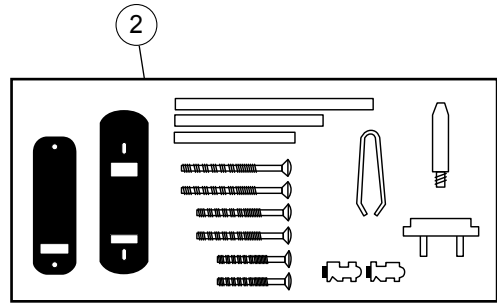

LD450 Series