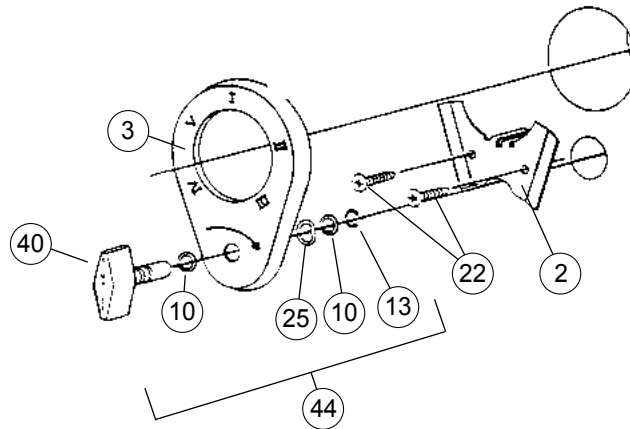

Simplex 900 Series