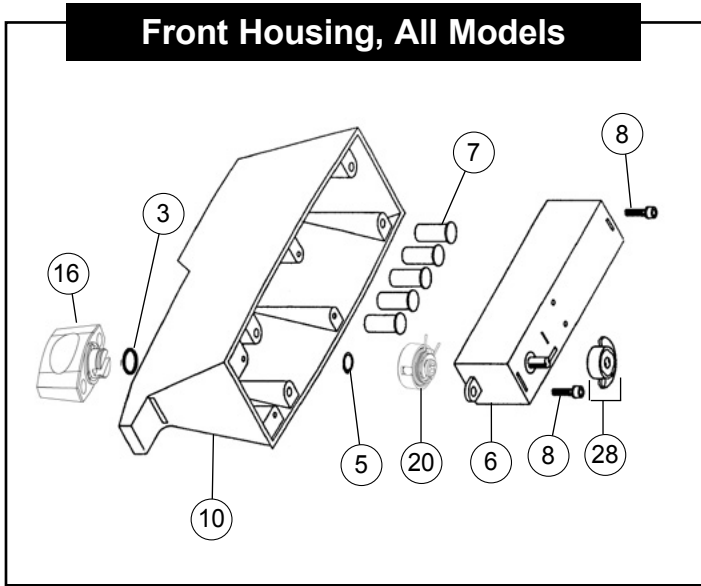

Simplex 7100 Series

**See inside front cover for
How to Order instructions**

Item	Qty/Lock	Description	Finish	Part Number	List Price
1	1	Rim Deadlocking Latch 2 3/8" (60mm) Backset with Strike Box (7106 only) (Includes 1 ea. #1, #15, #35)		40275091941	$48.50
3	1	Wave Spring Washer (For front knob assembly) (10 Pack)		5424600010	$11.00
4	1	7104 Latch Bolt Assembly Adjustable 2 3/4" (70mm & 2 3/8" (60mm) backset (Includes 1 ea. #4, #28) (Replaced 202003)	Satin Chrome	5444426D01	$34.00
		7104 Latch Bolt Assembly Adjustable 2 3/4" (70mm) & 2 3/8" (60mm) backset (Includes 1 ea. #4, #28) (Replaced 202003)	Bright Brass	544440301	$34.00
5	1	Retainer Ring (10 Pack)		5508000010	$11.00
6	1	Combination Chamber (M-71) Common (For all 7000/7100 Series Locks) (old # 202056)		7466000001	$90.00
7	5	Pushbuttons (10 Pack)	Black	20002410610	$12.00
			Silver	20002410910	$12.00