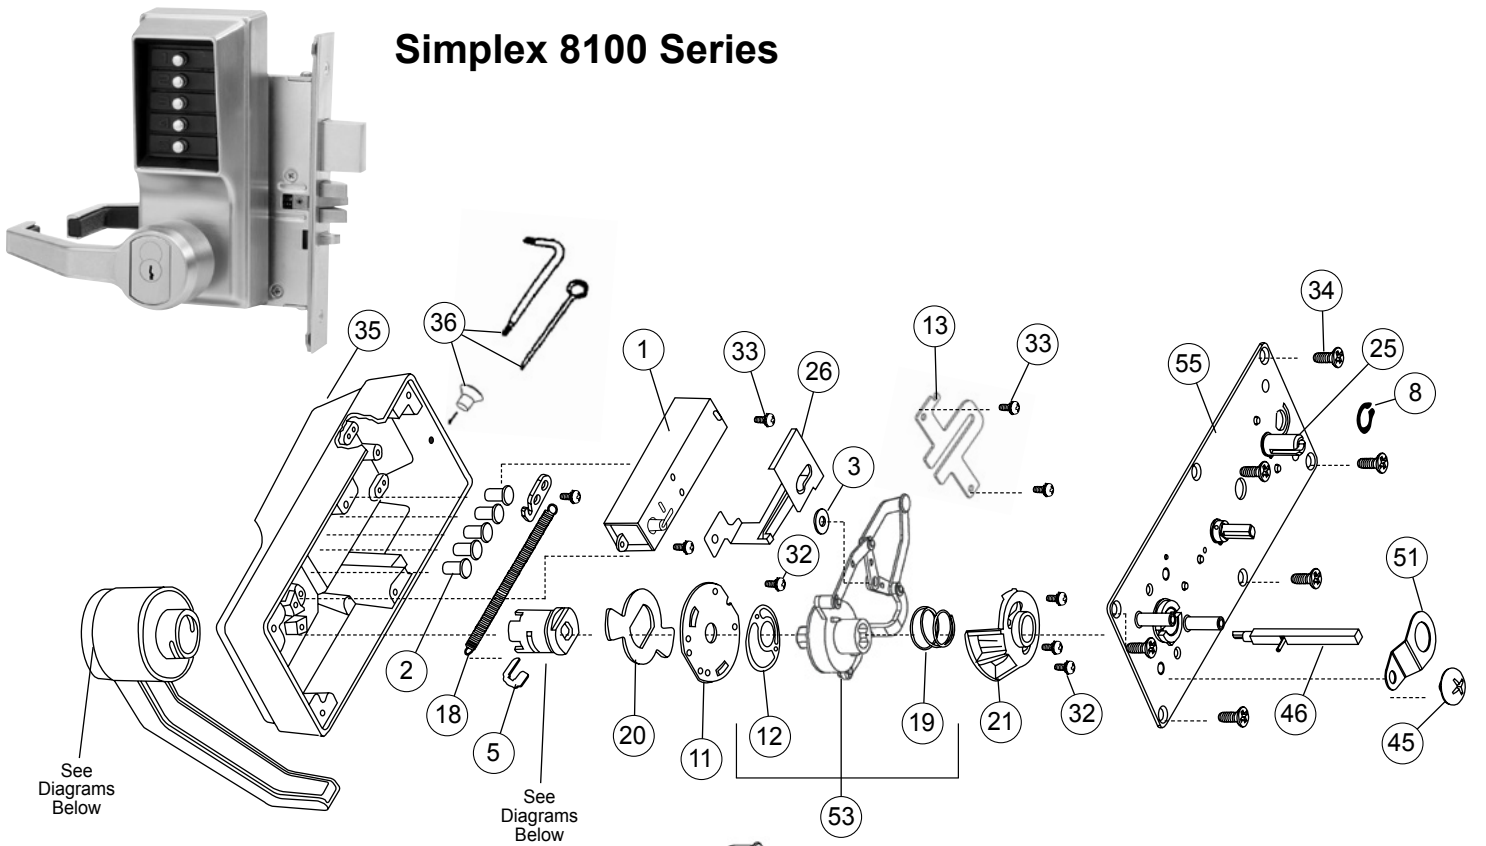

Item	Qty/Lock	Description	Finish	Part Number	List Price
24	1	Cylindrical Drive Unit Assembly (Includes 1 ea. #19, #20, #21, #22, #25, #28; 2 ea. #5; 4 ea. #6)		20420800001	$106.50
25	1	Shoe Retainer Cap Assembly		20420900001	$32.00
26	1	Installation Hardware Kit (Not Shown in exploded view)	Bright Brass	2042120311	$53.00
		Installation Hardware Kit (Not Shown in exploded view)	Antique Brass	2042120511	$53.00
		Installation Hardware Kit (Not Shown in exploded view)	Satin Chrome	20421226D11	$53.00
27	1	Clutch Balance Spring - Clutch Spring Kit (Includes 1 ea. #3, #27)		20101600001	$11.00

Additional Kits and Accessories

		Lubriplate Aero Grease Tubes		6475400001	$14.50
		Best Key Override Spacer (not shown)		3800-00-3007	$24.00
		Sargent Key Override Spacer (not shown)		20402800001	$24.00
		Corbin-Russwin Key Override Spacer (not shown)		20402900001	$24.00

Notes

- See 1000 Series Exploded View and Replacement Parts on pages 16-23 for parts not shown or numbered on this page.
- Service kit can be used on both sides of lock
  *(Requires (2) kits to service both sides)
- All EE1000 Series Locksets with a serial number consisting of three letters followed by five digits may have used the code change bracket (Part No. 201882)
- Lubriplate Aero grease is the "only" lubricant that should be used.

Parts availability may be limited on older component parts no longer used in production units.

Simplex 8100 Series

Key Override Models:
Medeco/ASSA/Yale
Schlage

Key Override Models:
Best & Equivalents
Corbin/Ruswin
Sargent