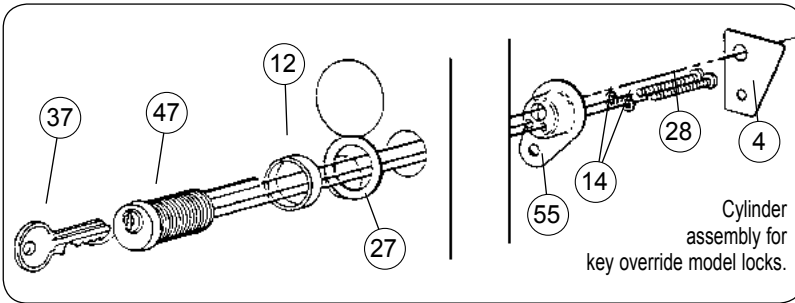

Simplex 900 Series