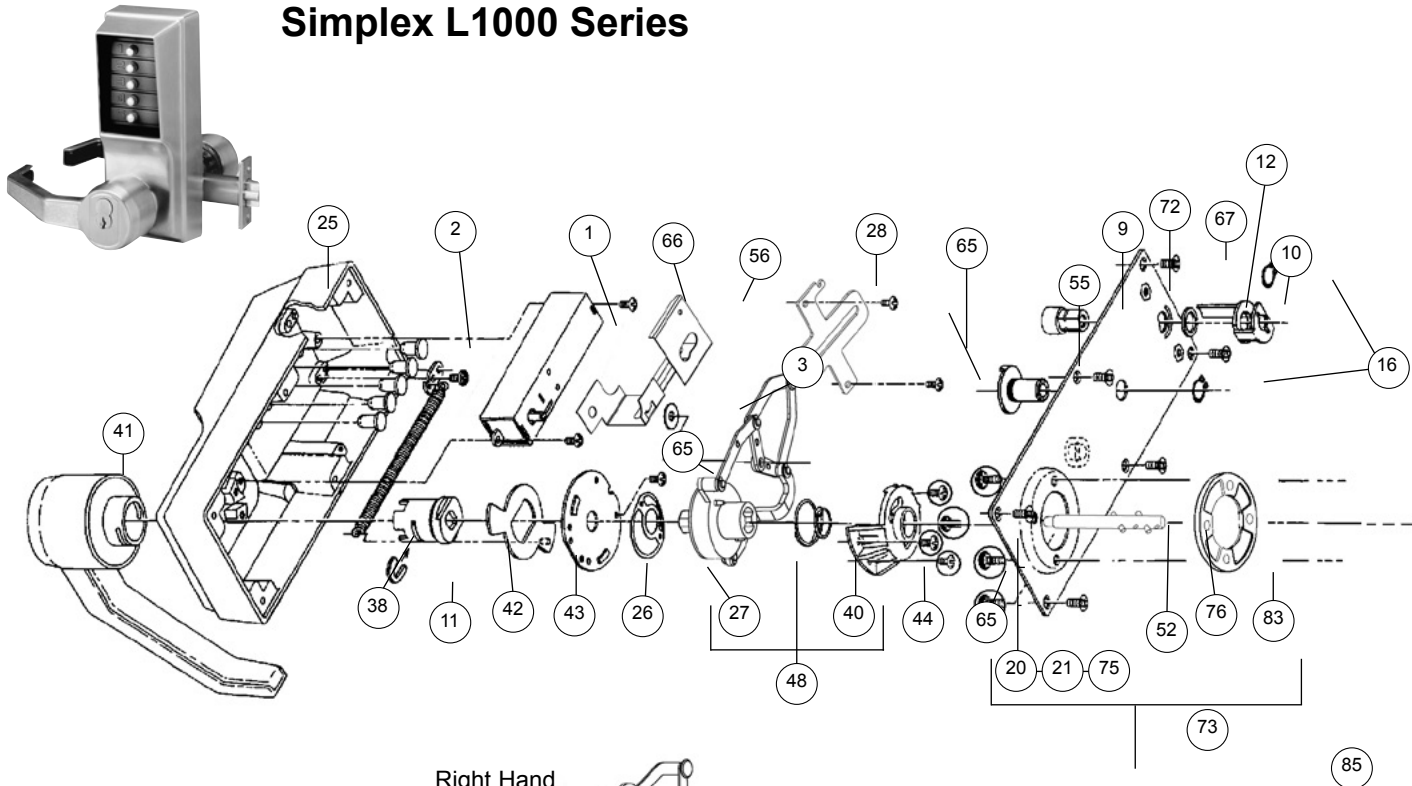

Simplex L1000 Series

Key Override Models:
Medeco/ASSA/Yale
Schlage