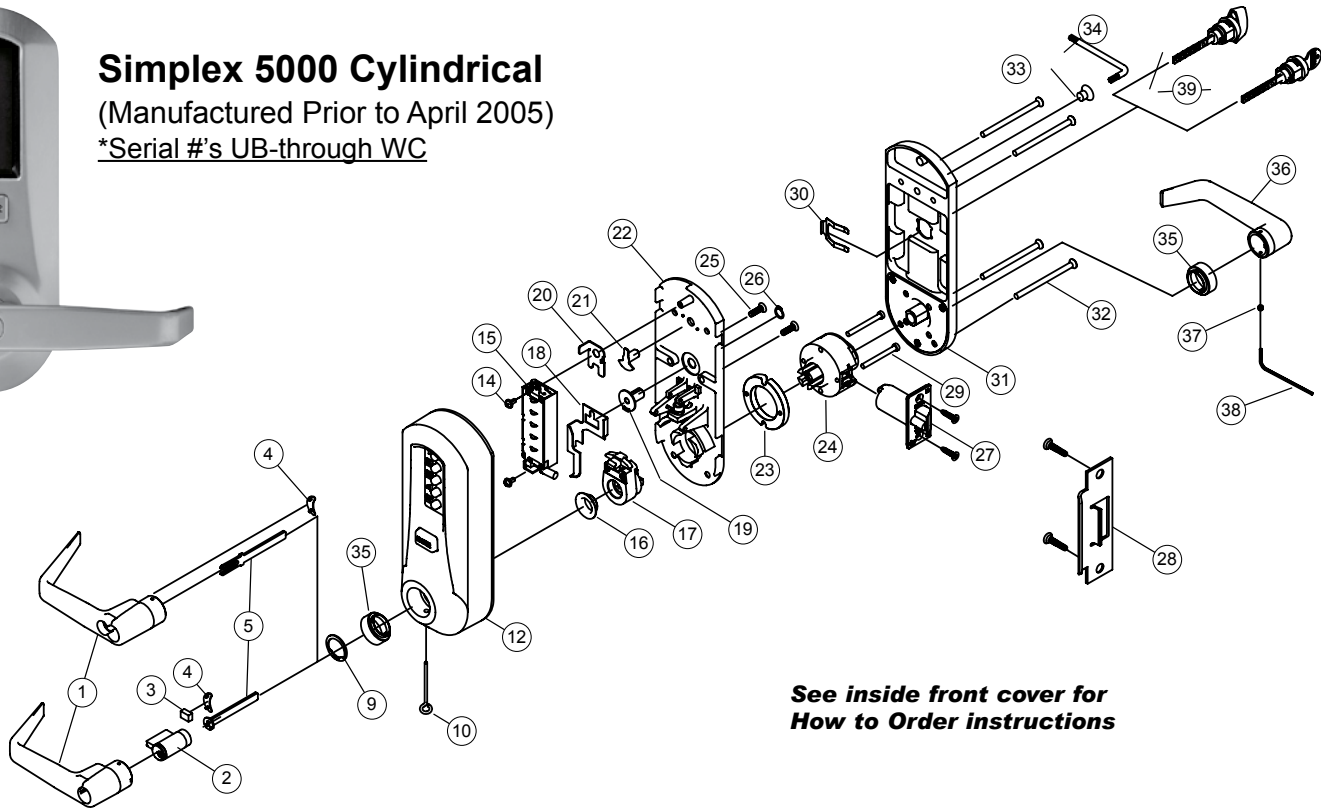

Simplex 5000 Cylindrical
(Manufactured Prior to April 2005)
*Serial #'s UB-through WC

**See inside front cover for
How to Order instructions**

Item	Qty/Lock	Description	Finish	Part Number	List Price
1	1	Outside Lever, KIL - No longer available - order 1 ea. #1, #6, #12, #13 from p. 4-5	Satin Chrome	3419726D01	N/A
		Outside Lever, KIL - No longer available - order 1 ea. #1, #6, #12, #13 from p. 4-5	Bright Brass	341970301	N/A
		Outside Lever, KIL - No longer available - order 1 ea. #1, #6, #12, #13 from p. 4-5	Satin Brass	341970401	N/A
		Outside Lever, KIL - No longer available - order 1 ea. #1, #6, #12, #13 from p. 4-5	Dark Bronze	3419774401	N/A
		Outside Lever, Schlage - No longer available - order 1 ea. #1, #6, #12, #13 from p. 4-5	Satin Chrome	3419926D01	N/A
		Outside Lever, Schlage - No longer available - order 1 ea. #1, #6, #12, #13 from p. 4-5	Bright Brass	341990301	N/A
		Outside Lever, Schlage - No longer available - order 1 ea. #1, #6, #12, #13 from p. 4-5	Satin Brass	341990401	N/A
		Outside Lever, Schlage - No longer available - order 1 ea. #1, #6, #12, #13 from p. 4-5	Dark Bronze	3419974401	N/A
		Outside Lever, Corbin-Russwin - No longer available - order 1 ea. #1, #6, #12, #13 from p. 4-5	Satin Chrome	3420026D01	N/A
		Outside Lever, Corbin-Russwin - No longer available - order 1 ea. #1, #6, #12, #13 from p. 4-5	Bright Brass	342000301	N/A
		Outside Lever, Corbin-Russwin - No longer available - order 1 ea. #1, #6, #12, #13 from p. 4-5	Satin Brass	342000401	N/A
		Outside Lever, Corbin-Russwin - No longer available - order 1 ea. #1, #6, #12, #13 from p. 4-5	Dark Bronze	3420074401	N/A
		Outside Lever, Sargent - No longer available - order 1 ea. #1, #6, #12, #13 from p. 4-5	Satin Chrome	3420126D01	N/A
		Outside Lever, Sargent - No longer available - order 1 ea. #1, #6, #12, #13 from p. 4-5	Bright Brass	342010301	N/A
		Outside Lever, Sargent - No longer available - order 1 ea. #1, #6, #12, #13 from p. 4-5	Satin Brass	342010401	N/A
		Outside Lever, Sargent - No longer available - order 1 ea. #1, #6, #12, #13 from p. 4-5	Dark Bronze	3420174401	N/A
		Outside Lever, Best - No longer available - order 1 ea. #1, #6, #12, #13 from p. 4-5	Satin Chrome	3420326D01	N/A
		Outside Lever, Best - No longer available - order 1 ea. #1, #6, #12, #13 from p. 4-5	Bright Brass	342030301	N/A
		Outside Lever, Best - No longer available - order 1 ea. #1, #6, #12, #13 from p. 4-5	Satin Brass	342030401	N/A
		Outside Lever, Best - No longer available - order 1 ea. #1, #6, #12, #13 from p. 4-5	Dark Bronze	3420374401	N/A
		Outside Lever, Assa/Medeco/Yale - No longer available - order 1 ea. #1, #6, #12, #13 from p. 4-5	Satin Chrome	3420426D01	N/A
		Outside Lever, Assa/Medeco/Yale - No longer available - order 1 ea. #1, #6, #12, #13 from p. 4-5	Bright Brass	342040301	N/A
		Outside Lever, Assa/Medeco/Yale - No longer available - order 1 ea. #1, #6, #12, #13 from p. 4-5	Satin Brass	342040401	N/A
		Outside Lever, Assa/Medeco/Yale - No longer available - order 1 ea. #1, #6, #12, #13 from p. 4-5	Dark Bronze	3420474401	N/A

When ordering a replacement housing for locks produced prior to April 2005, you must order a new lever and lever sleeve accessory kit.