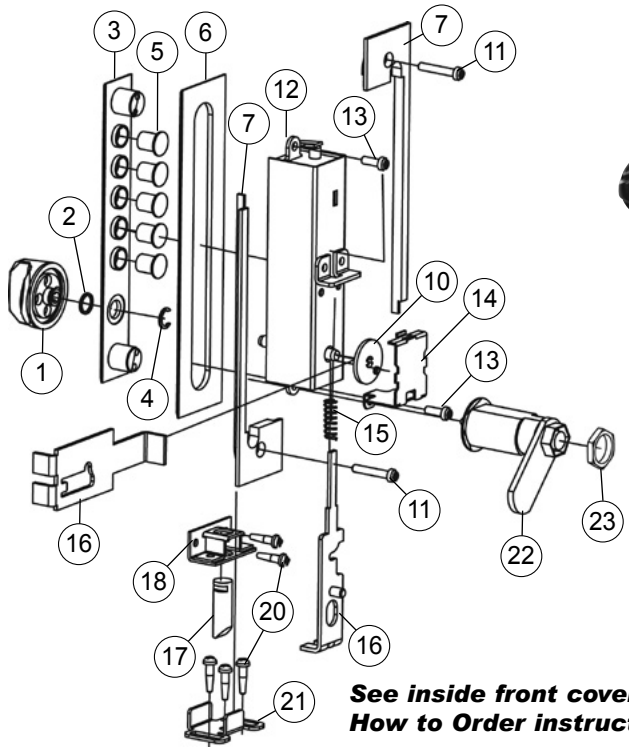

962 Wood/Spring Latch