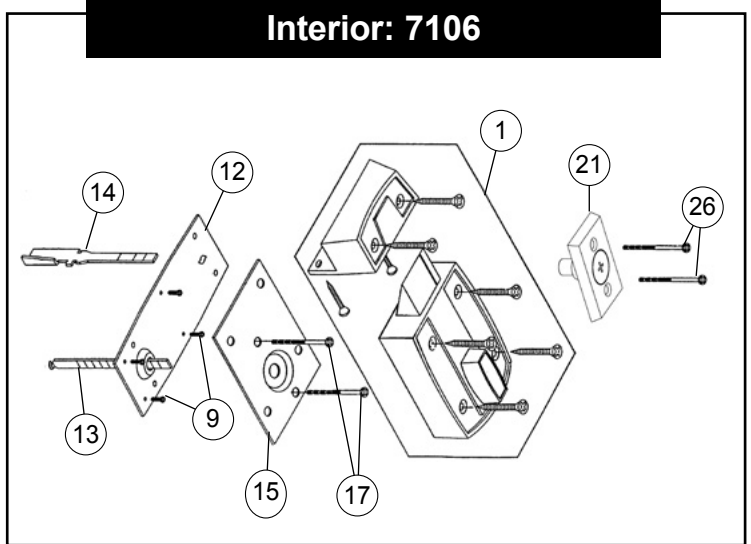

Simplex 7100 Series

**See inside front cover for
How to Order instructions**

Item	Qty/Lock	Description	Finish	Part Number	List Price
1	1	Rim Deadlocking Latch 2 3/8" (60mm) Backset with Strike Box (7106 only) (Includes 1 ea. #1, #15, #35)		40275091941	$48.50
3	1	Wave Spring Washer (For front knob assembly) (10 Pack)		5424600010	$11.00
4	1	7104 Latch Bolt Assembly Adjustable 2 3/4" (70mm & 2 3/8" (60mm) backset (Includes 1 ea. #4, #28) (Replaced 202003)	Satin Chrome	5444426D01	$34.00
		7104 Latch Bolt Assembly Adjustable 2 3/4" (70mm) & 2 3/8" (60mm) backset (Includes 1 ea. #4, #28) (Replaced 202003)	Bright Brass	544440301	$34.00
5	1	Retainer Ring (10 Pack)		5508000010	$11.00
6	1	Combination Chamber (M-71) Common (For all 7000/7100 Series Locks) (old # 202056)		7466000001	$90.00
7	5	Pushbuttons (10 Pack)	Black	20002410610	$12.00
			Silver	20002410910	$12.00