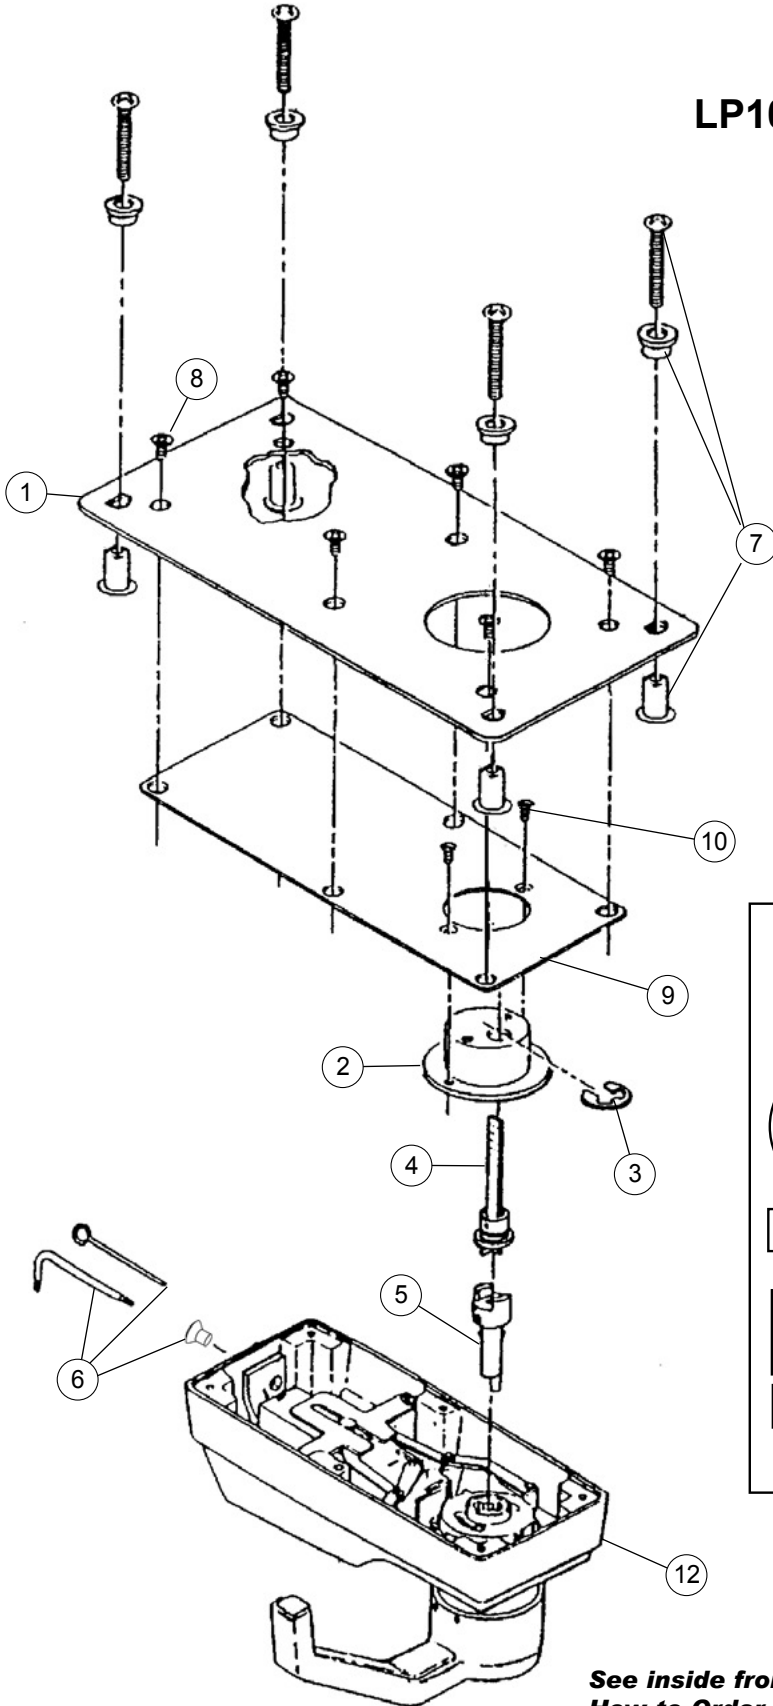

Simplex LP1000 Series

LP1000 Series Service Kit

Left Hand: 2030400001 $165.00 each
Right Hand: 203039000 $165.00 each

 Clutch Assembly	 Drive Shaft K/O "BEST ONLY"	 Combination Chamber
 Stop Plate	 Drive Shaft All Others	 Tail Piece Assembly w/ clip
 Chamber Shaft Bushing	 Lever Return Spring	

Left Hand Kit Shown

**See inside front cover for
How to Order instructions**

Note: For lock assembly,
see L1000 section.