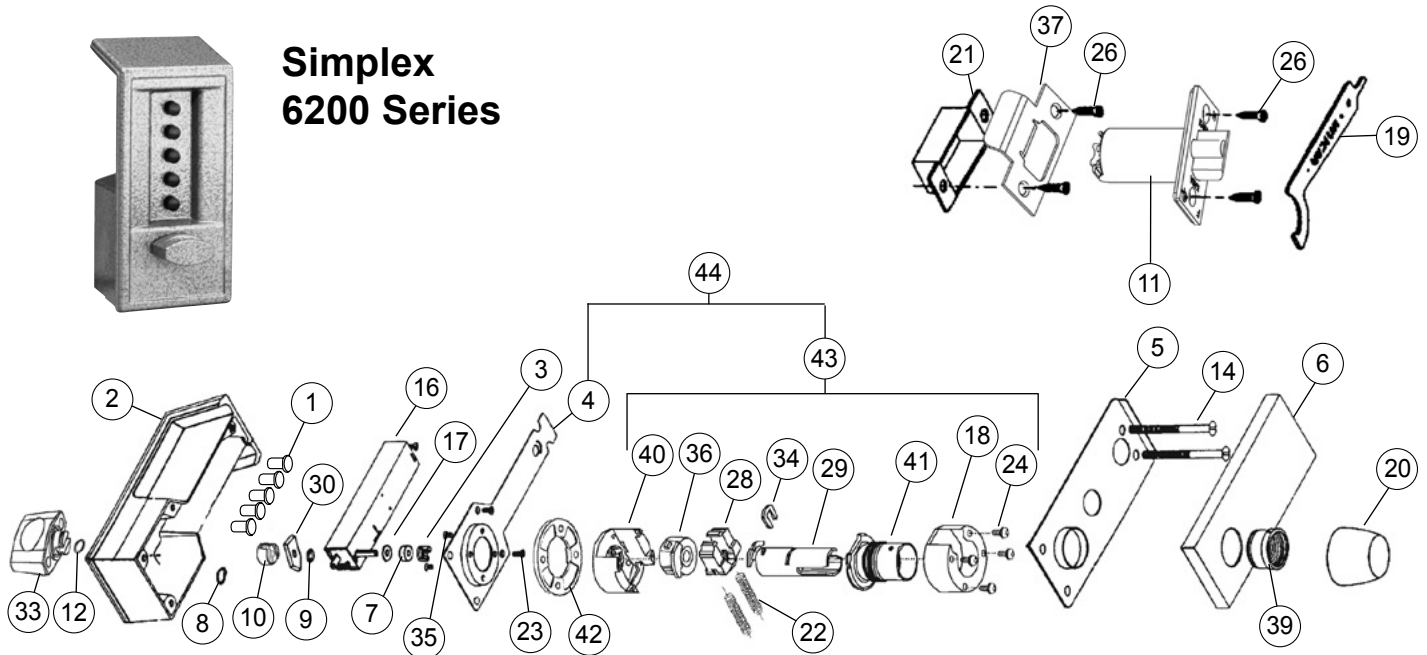

Simplex 6200 Series

**See inside front cover for
How to Order instructions**

Item	Qty/Lock	Description	Finish	Part Number	List Price
1	5	Pushbuttons (10 Pack)	Black	3401910610	$12.00
2	1	Front Lock Housing	Gold Tone	5500106001	$84.50
		Front Lock Housing	Almond	5500106701	$84.50
		Front Lock Housing	Black	5500108501	$84.50
		Front Lock Housing	Grey	5500108601	$84.50
3	1	Drive Hub - Drive Hub Kit (Includes 1 ea. #3, #17; 2 pcs #7)		6477200001	$11.00
4	1	Back Plate Sub-assembly (Old # 55095)		5504400001	$29.50
5	1	Inside Door Reinforcing Plate		5505700001	$10.00
6	1	Inside Trim Plate	Satin Chrome	5506026D01	$17.50
		Inside Trim Plate	Bright Brass	550600301	$17.50
7	1	Spacer - Drive Hub Kit (Includes 1 ea. #3, #17; 2 pcs #7)		6477200001	$11.00
8	1	Retainer Ring for Turn Knob (10 Pack)		5508000010	$11.00
9	1	Stop Arm Washer - Combination Chamber Kit (Includes 1 ea. #9, #16, #30)		7487000001	$92.50
10	1	Force Proof Clutch Assembly		5509100001	$31.00
11	1	Latch 1/2" (13mm) Throw; 2 3/8" (60mm) Backset; 7/8" Barrel Hole Prep - see 75185xxx	Satin Chrome	5511526D01	N/A
		Latch 1/2" (13mm) Throw; 2 3/8" (60mm) Backset; 7/8" Barrel Hole Prep - see 75185xxx	Bright Brass	551150301	N/A
		Latch 1/2" (13mm) Throw; 2 3/4" (70mm) Backset; 7/8" Barrel Hole Prep - see 204168xxx	Satin Chrome	5511626D01	N/A
		Latch 1/2" (13mm) Throw; 2 3/4" (70mm) Backset; 7/8" Barrel Hole Prep - see 204168xxx	Bright Brass	551160301	N/A
		Latch 1/2" (13mm) Throw; 2 3/8" (60mm) Backset; Floating Front; HD, UL Listed; 1" Barrel Hole Prep	Satin Chrome	7518526D01	$38.50
		Latch 1/2" (13mm) Throw; 2 3/8" (60mm) Backset; Floating Front; HD, UL Listed; 1" Barrel Hole Prep	Bright Brass	751850301	$38.50
		Latch 1/2" (13mm) Throw; 2 3/4" (70mm) Backset; Floating Front; HD, UL Listed; 1" Barrel Hole Prep	Satin Chrome	20416826D01	$38.50
		Latch 1/2" (13mm) Throw; 2 3/4" (70mm) Backset; Floating Front; HD, UL Listed; 1" Barrel Hole Prep	Bright Brass	2041680301	$38.50
12	1	Wave Spring Washer (For front knob assembly) (10 Pack)		5424600010	$11.00
14	2	Mounting Screw 1/4" x 20 NC (2 screws x 2 sizes) for Doors 1 3/8" - 2 1/4"	Satin Chrome	5530026D01	$24.00
		Mounting Screw 1/4" x 20 NC (2 screws x 2 sizes) for Doors 1 3/8" - 2 1/4"	Bright Brass	553000301	$24.00
15	1	Accessory Kits (For Lock Installation) (Not shown in Exploded View)	Satin Chrome	5530026D01	$24.00
		Accessory Kits (For Lock Installation) (Not shown in Exploded View)	Bright Brass	553000301	$24.00
16	1	Combination Chamber Kit (M64) (Includes 1 ea. #9, #16, #30) (Old # 55013-000-01)		7487000001	$92.50