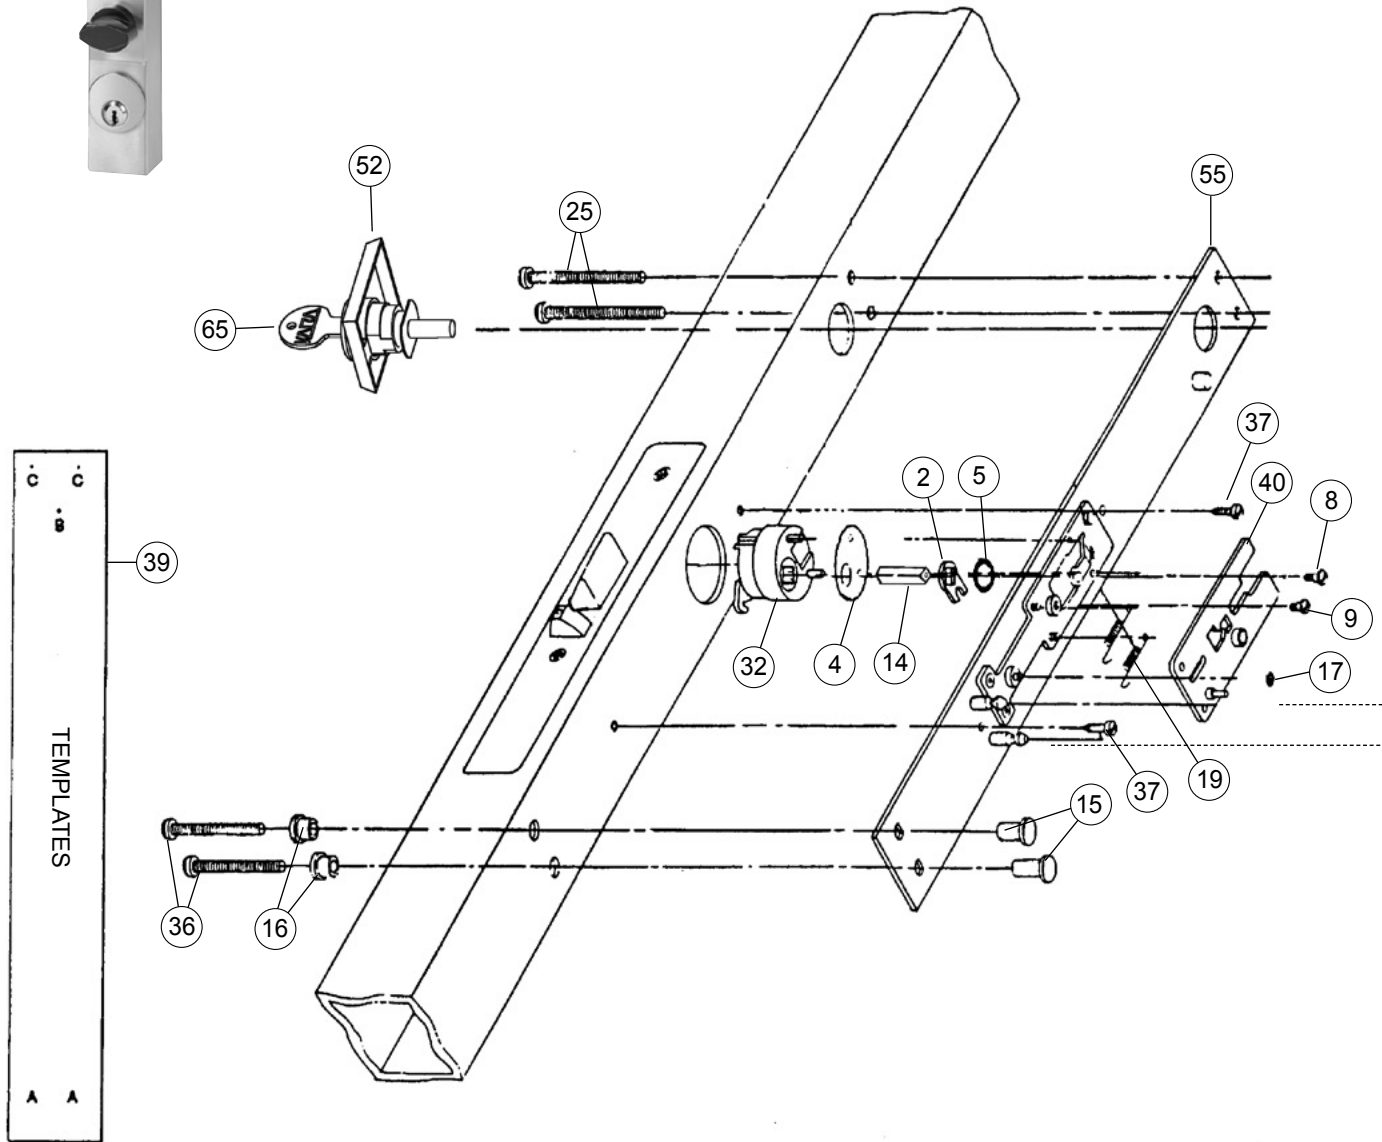

Simplex 2015 Series *(continued)*

Item	Qty/Lock	Description	Finish	Part Number	List Price
17	1	Set Screw 6-32 x 1/4" (6 mm) (Includes 1 ea. #8, #17, #23) (10 Pack)		20001326D01	$11.00
18	1	Control Lock (Includes #10, #11, #12, #13, #18, #20)	Satin Chrome	7416626D01	$60.50
19	1	Combinatino Chamber (Includes 1 ea. #2, #5, #7, #14, #19)		74241200001	$97.00
20	1	Control Lock Cam & Stud Assembly		7430200001	$10.00
21	1	Tailpiece Assy (Includes 1 ea. #16, #21)		7430300001	$14.50
22	1	Back Plate Assembly		7430400001	$29.50
23	1	Turn Knob Kit (Includes 1 ea. #8, #17, #23)	Satin Chrome	20001326D01	$11.00
24	5	Pushbuttons (10 Pack)	Satin Chrome	20002410910	$12.00
25	6	Screw 6-32 x 5/16" RHMS (10 mm) (For combination chamber and VisiGuard) (10 Pack) Screw Pack (10 ea. 6-32 x 3/8", 5/16", 7/16")		6477600001	$11.00

Additional Kits and Accessories

		5" Tailpiece (for thicker / cooler doors)		7477300001	$13.00
		Lubriplate grease		6475400001	$14.50

Note: Lubriplate Aero grease is the "only" lubricant that should be used.

Parts availability may be limited on older component parts no longer used in production units.

**Simplex
3000 Series**