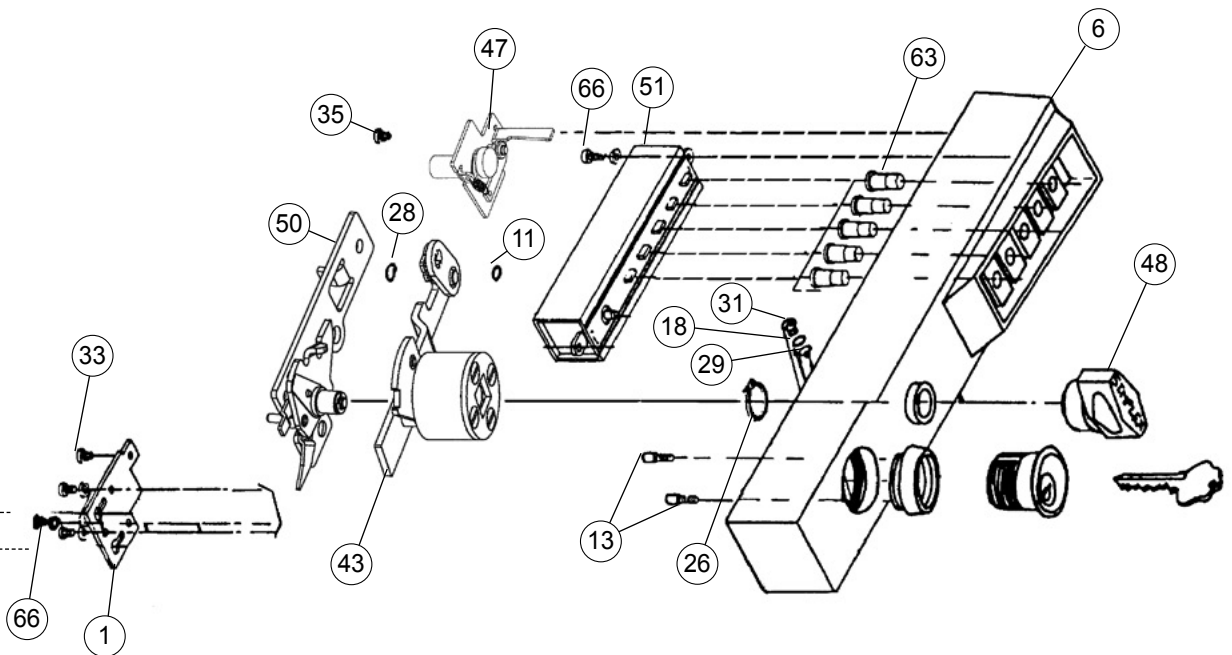

Simplex 3000 Series *(continued)*

**See inside front cover for
How to Order instructions**

Simplex 3000 Series (continued)