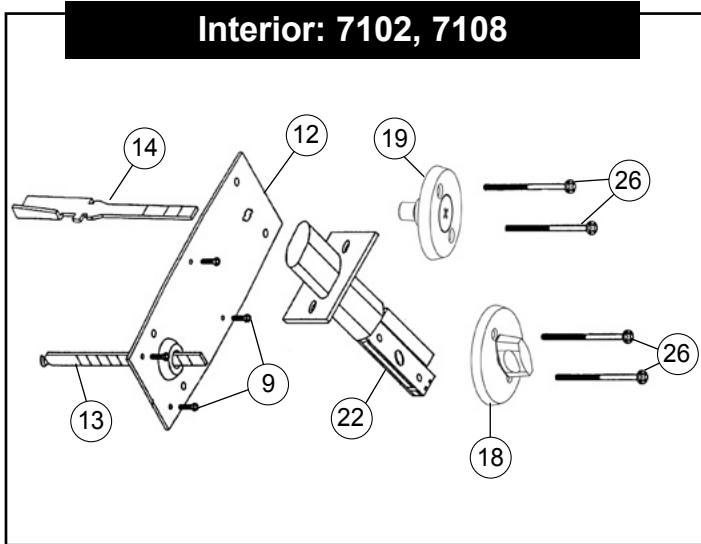

Simplex 7100 Series

**See inside front cover for
How to Order instructions**

Item	Qty/Lock	Description	Finish	Part Number	List Price
1	1	Rim Deadlocking Latch 2 3/8" (60mm) Backset with Strike Box (7106 only) (Includes 1 ea. #1, #15, #35)		40275091941	$48.50
3	1	Wave Spring Washer (For front knob assembly) (10 Pack)		5424600010	$11.00
4	1	7104 Latch Bolt Assembly Adjustable 2 3/4" (70mm & 2 3/8" (60mm) backset (Includes 1 ea. #4, #28) (Replaced 202003)	Satin Chrome	5444426D01	$34.00
		7104 Latch Bolt Assembly Adjustable 2 3/4" (70mm) & 2 3/8" (60mm) backset (Includes 1 ea. #4, #28) (Replaced 202003)	Bright Brass	544440301	$34.00
5	1	Retainer Ring (10 Pack)		5508000010	$11.00
6	1	Combination Chamber (M-71) Common (For all 7000/7100 Series Locks) (old # 202056)		7466000001	$90.00
7	5	Pushbuttons (10 Pack)	Black	20002410610	$12.00
			Silver	20002410910	$12.00