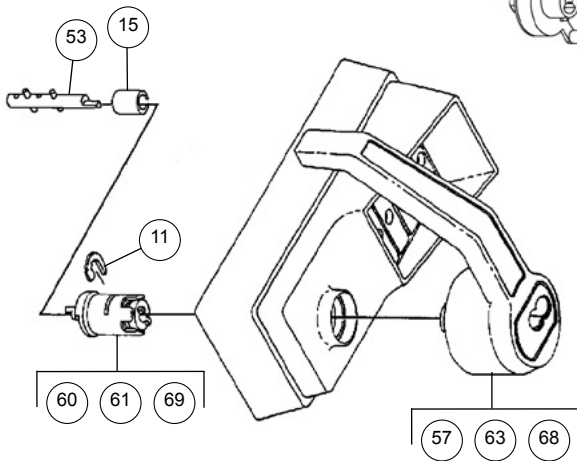

Simplex L1000 Series

Key Override Models:
Medeco/ASSA/Yale
Schlage