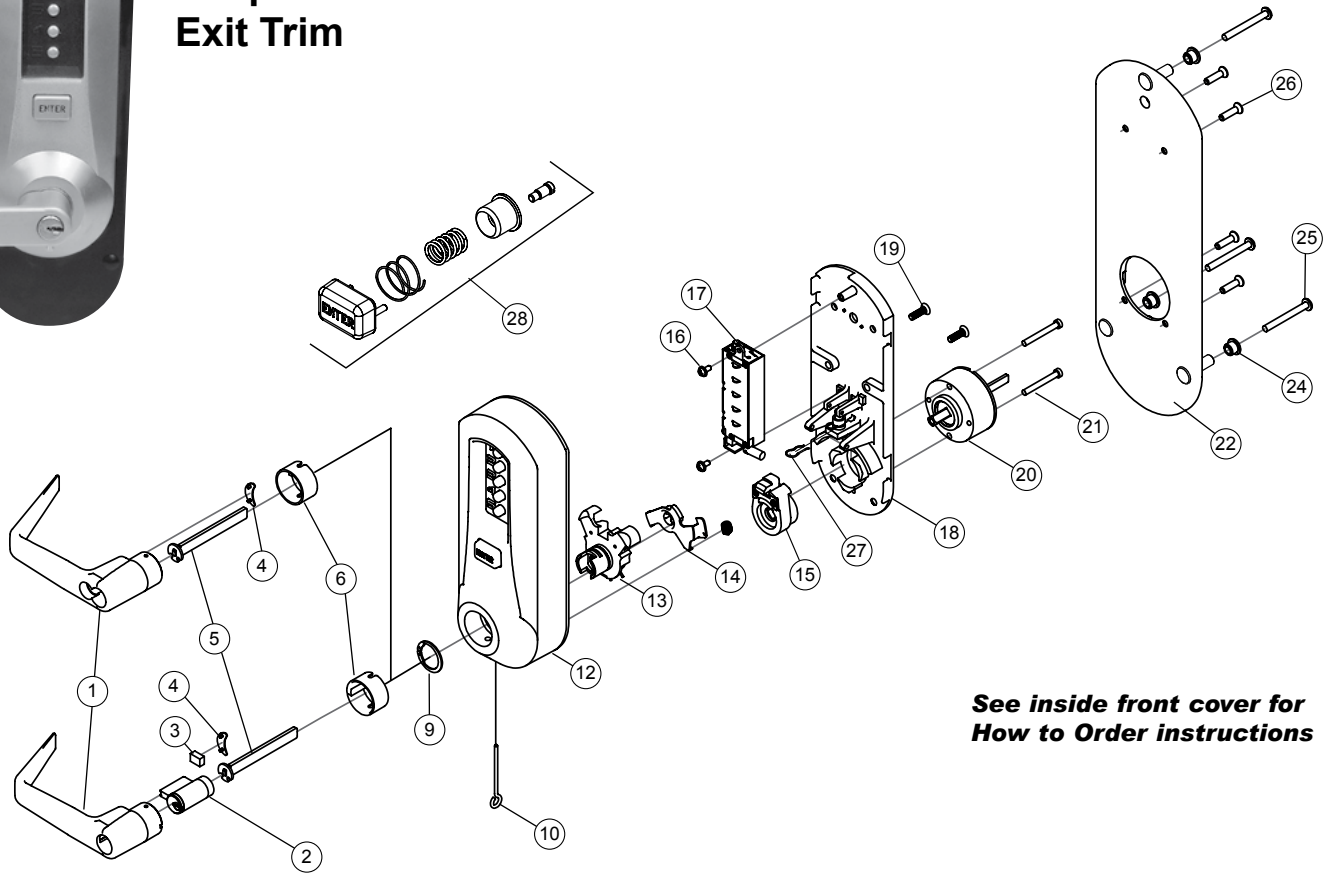

Simplex 5010 Exit Trim

**See inside front cover for
How to Order instructions**

Item	Qty/Lock	Description	Finish	Part Number	List Price
1	1	Outside Lever, KIL (Includes 1 ea. #1, #3, #4, #6)	Satin Chrome	3422926D01	$82.50
		Outside Lever, KIL (Includes 1 ea. #1, #3, #4, #6)	Bright Brass	342290301	$82.50
		Outside Lever, KIL (Includes 1 ea. #1, #3, #4, #6)	Satin Brass	342290401	$82.50
		Outside Lever, KIL (Includes 1 ea. #1, #3, #4, #6)	Dark Bronze	3422974401	$82.50
		Outside Lever, KIL (Includes 1 ea. #1, #3, #4, #6)	Bright Chrome	3422926D01	$82.50
		Outside Lever, Schlage (Includes 1 ea. #1, #4, #6)	Satin Chrome	3423026D01	$110.00
		Outside Lever, Schlage (Includes 1 ea. #1, #4, #6)	Bright Brass	342300301	$110.00
		Outside Lever, Schlage (Includes 1 ea. #1, #4, #6)	Satin Brass	342300401	$110.00
		Outside Lever, Schlage (Includes 1 ea. #1, #4, #6)	Dark Bronze	3423074401	$110.00
		Outside Lever, Schlage (Includes 1 ea. #1, #4, #6)	Bright Chrome	3423002601	$110.00
		Outside Lever, Corbin-Russwin (Includes 1 ea. #1, #4, #6)	Satin Chrome	3423126D01	$110.00
		Outside Lever, Corbin-Russwin (Includes 1 ea. #1, #4, #6)	Bright Brass	342310301	$110.00
		Outside Lever, Corbin-Russwin (Includes 1 ea. #1, #4, #6)	Satin Brass	342310401	$110.00
		Outside Lever, Corbin-Russwin (Includes 1 ea. #1, #4, #6)	Dark Bronze	3423174401	$110.00
		Outside Lever, Corbin-Russwin (Includes 1 ea. #1, #4, #6)	Bright Chrome	3423102601	$110.00
		Outside Lever, Sargent (Includes 1 ea. #1, #4, #6)	Satin Chrome	3423226D01	$110.00
		Outside Lever, Sargent (Includes 1 ea. #1, #4, #6)	Bright Brass	342320301	$110.00
		Outside Lever, Sargent (Includes 1 ea. #1, #4, #6)	Satin Brass	342320401	$110.00
		Outside Lever, Sargent (Includes 1 ea. #1, #4, #6)	Dark Bronze	3423274401	$110.00
		Outside Lever, Sargent (Includes 1 ea. #1, #4, #6)	Bright Chrome	3423202601	$110.00
		Outside Lever, Best (Includes 1 ea. #1, #4, #6)	Satin Chrome	3423326D01	$110.00
		Outside Lever, Best (Includes 1 ea. #1, #4, #6)	Bright Brass	342330301	$110.00