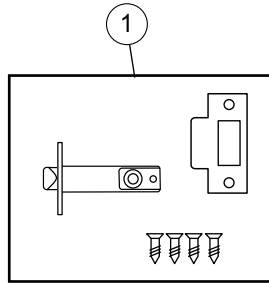

LD470 Series

See inside front cover for How to Order instructions

Item	Qty/Lock	LD450 (Only) Parts	Finish	Part Number	List Price
1	1	2 3/8" Latch (Includes 1 ea. Latch, Strike, Strike Box; 4 ea. Mounting Screws)	Brass	647960301	$35.00
		2 3/8" Latch (Includes 1 ea. Latch, Strike, Strike Box; 4 ea. Mounting Screws)	Satin Stainless	6479632D01	$35.00
		2 3/4" Latch (Includes 1 ea. Latch, Strike, Strike Box; 4 ea. Mounting Screws)	Brass	647970301	$35.00
		2 3/4" Latch (Includes 1 ea. Latch, Strike, Strike Box; 4 ea. Mounting Screws)	Satin Stainless	6479732D01	$35.00
2	1	Installation Hardware Pack (Includes 1 ea. Tweezers, Latch Holdback Clip, Latch Support Post, Short/Medium/Long Spindles; 2 ea. Coded Tumblers - RED, Uncoded Tumblers - BLUE, Short/Medium/Long Mounting Bolts)	Brass	648000301	$31.00
		Installation Hardware Pack (Includes 1 ea. Tweezers, Latch Holdback Clip, Latch Support Post, Short/Medium/Long Spindles; 2 ea. Coded Tumblers - RED, Uncoded Tumblers - BLUE, Short/Medium/Long Mounting Bolts)	Satin Stainless	6480032D01	$31.00
		Lubriplate Aero Grease Tubes		6475400001	$14.50

Item	Qty/Lock	LD470 (Only) Parts	Finish	Part Number	List Price
1	1	2 3/8" Latch (Includes 1 ea. Latch, Strike, Strike Box; 4 ea. Mounting Screws)	Brass	647980301	$38.50
		2 3/8" Latch (Includes 1 ea. Latch, Strike, Strike Box; 4 ea. Mounting Screws)	Satin Stainless	6479832D01	$38.50
		2 3/4" Latch (Includes 1 ea. Latch, Strike, Strike Box; 4 ea. Mounting Screws)	Brass	647990301	$38.50
		2 3/4" Latch (Includes 1 ea. Latch, Strike, Strike Box; 4 ea. Mounting Screws)	Satin Stainless	6479932D01	$38.50
2	1	Installation Hardware Pack (Includes 1 ea. Tweezers, Hex Wrench, Lever Plug, Short/Medium/Long Spindles; 2 ea. Coded Tumblers - RED, Uncoded Tumblers - BLUE, Extra Short/Short/Medium/Long Mounting Bolts)	Brass	648010301	$35.00
		Installation Hardware Pack (Includes 1 ea. Tweezers, Hex Wrench, Lever Plug, Short/Medium/Long Spindles; 2 ea. Coded Tumblers - RED, Uncoded Tumblers - BLUE, Extra Short/Short/Medium/Long Mounting Bolts)	Satin Stainless	6480132D01	$35.00
		Lubriplate Aero Grease Tubes		6475400001	$14.50

Parts availability may be limited on older component parts no longer used in production units.