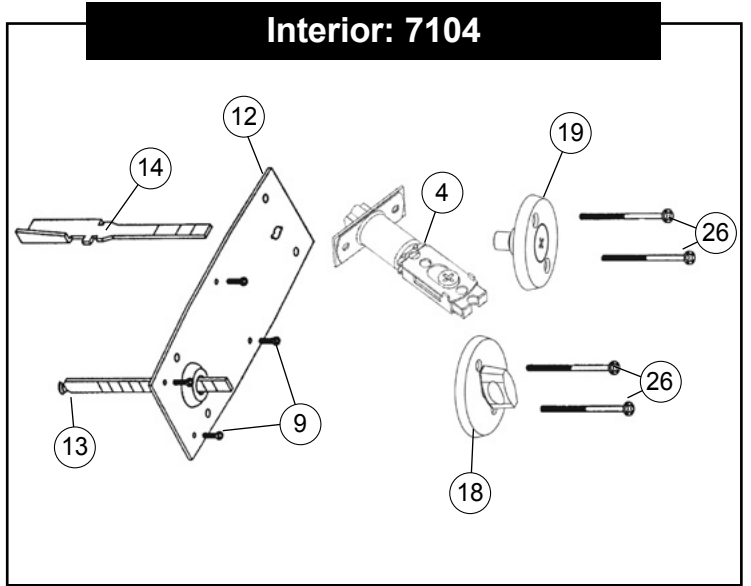

Simplex 7100 Series

**See inside front cover for
How to Order instructions**

Item	Qty/Lock	Description	Finish	Part Number	List Price
1	1	Rim Deadlocking Latch 2 3/8" (60mm) Backset with Strike Box (7106 only) (Includes 1 ea. #1, #15, #35)		40275091941	$48.50
3	1	Wave Spring Washer (For front knob assembly) (10 Pack)		5424600010	$11.00
4	1	7104 Latch Bolt Assembly Adjustable 2 3/4" (70mm & 2 3/8" (60mm) backset (Includes 1 ea. #4, #28) (Replaced 202003)	Satin Chrome	5444426D01	$34.00
		7104 Latch Bolt Assembly Adjustable 2 3/4" (70mm) & 2 3/8" (60mm) backset (Includes 1 ea. #4, #28) (Replaced 202003)	Bright Brass	544440301	$34.00
5	1	Retainer Ring (10 Pack)		5508000010	$11.00
6	1	Combination Chamber (M-71) Common (For all 7000/7100 Series Locks) (old # 202056)		7466000001	$90.00
7	5	Pushbuttons (10 Pack)	Black	20002410610	$12.00
			Silver	20002410910	$12.00