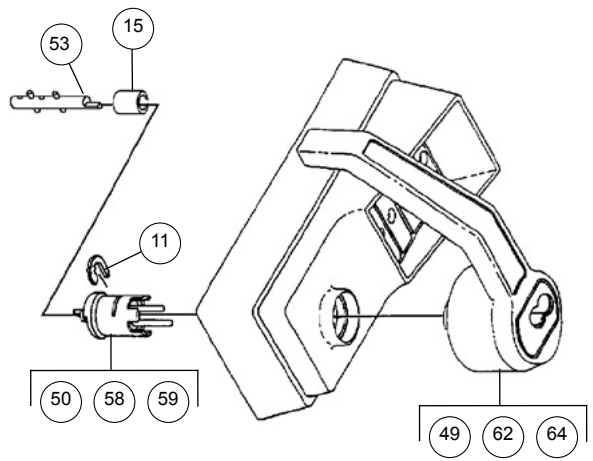

Key Override Models:
Best & Equivalent
Corbin/Russwin
Sargent

**See inside front cover for
How to Order instructions**