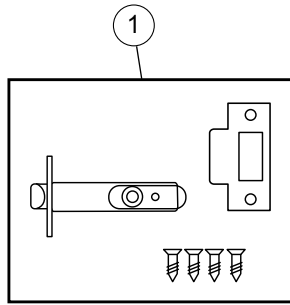

LD450 Series