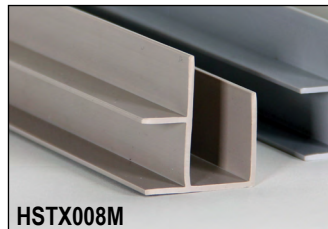

Trim Extrusions

We offer a wide array of extrusions to finish off the HandiWALL® installation.

Parts are made to frame out your wall, eliminate seams and make 90 degree angle connections more cosmetically appealing.

HSTX008D

Division Molding

PART #	DESCRIPTION	QTY
HST1096D	Division Molding, White 96"	10
HST2096D	Division Molding, Taupe 96"	10
HST3096D	Division Molding, Slate Gray 96"	10
HST4096D	Division Molding, Black 96"	10
HST5096D	Division Molding, Maple 96"	10
HST6096D	Division Molding, Oak 96"	10
HST7096D	Division Molding, Cherry 96"	10
HST8096D	Division Molding, Antique White 96"	10