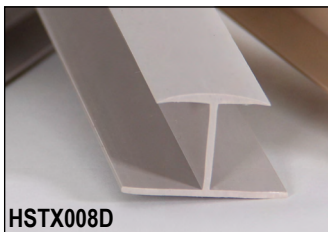

Trim Extrusions

We offer a wide array of extrusions to finish off the HandiWALL® installation.

Parts are made to frame out your wall, eliminate seams and make 90 degree angle connections more cosmetically appealing.

HSTX008D

Division Molding

PART #	DESCRIPTION	QTY
HST1096D	Division Molding, White 96"	10
HST2096D	Division Molding, Taupe 96"	10
HST3096D	Division Molding, Slate Gray 96"	10
HST4096D	Division Molding, Black 96"	10
HST5096D	Division Molding, Maple 96"	10
HST6096D	Division Molding, Oak 96"	10
HST7096D	Division Molding, Cherry 96"	10
HST8096D	Division Molding, Antique White 96"	10

Color Strips

Color strips are a fantastic way to add an appealing accent color to any size section of HandiWALL®. Great for retail branding or enhancing the look of any garage or residential space.

No glue or adhesive necessary, simply slide the color strips into the HandiWALL® grooves. Color strips will not effect installation of accessories.