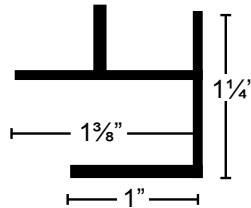

Inside/Outside Corner Molding

PART #	DESCRIPTION	QTY
HST1096M	Inside/Outside Corner Molding, White 96"	6
HST2096M	Inside/Outside Corner Molding, Taupe 96"	6
HST3096M	Inside/Outside Corner Molding, Slate Gray 96"	6
HST4096M	Inside/Outside Corner Molding, Black 96"	6
HST5096M	Inside/Outside Corner Molding, Maple 96"	6
HST6096M	Inside/Outside Corner Molding, Oak 96"	6
HST7096M	Inside/Outside Corner Molding, Cherry 96"	6
HST8096M	Inside/Outside Corner Molding, Antique White 96"	6