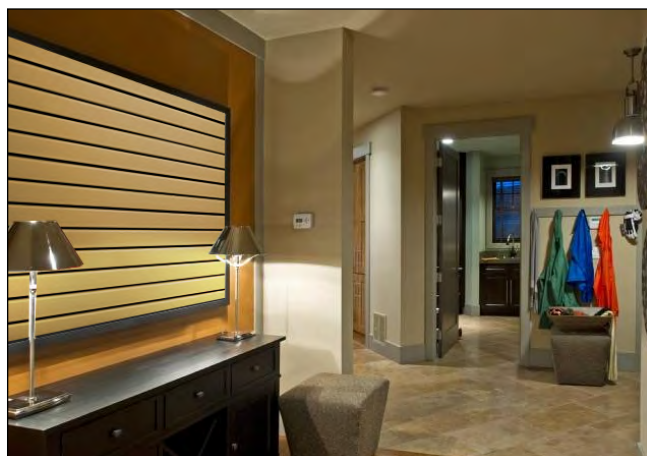

Indented Edge Cap

PART #	DESCRIPTION	QTY
HST1096E	Indented Edge Cap, White 96"	16
HST2096E	Indented Edge Cap, Taupe 96"	16
HST3096E	Indented Edge Cap, Slate Gray 96"	16
HST4096E	Indented Edge Cap, Black 96"	16
HST5096E	Indented Edge Cap, Maple 96"	16
HST6096E	Indented Edge Cap, Oak 96"	16
HST7096E	Indented Edge Cap, Cherry 96"	16
HST8096E	Indented Edge Cap, Antique White 96"	16

Color Strips

Color strips are a fantastic way to add an appealing accent color to any size section of HandiWALL®. Great for retail branding or enhancing the look of any garage or residential space.

No glue or adhesive necessary, simply slide the color strips into the HandiWALL® grooves. Color strips will not effect installation of accessories.

Color Strips

PART #	DESCRIPTION	QTY
HSSTR4008-16	Color Strip, Black, 16-Pack, 96"	16
HSSTR5008-16	Color Strip, Blue, 16-Pack, 96"	16
HSSTR8008-16	Color Strip, Yellow, 16-Pack, 96"	16
HSSTRRED	Color Strip, Red, 16-Pack, 96"	16