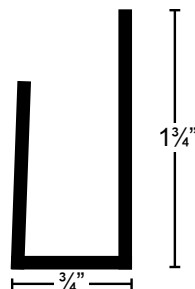

Large J Molding

PART #	DESCRIPTION	QTY
HST1096L	Large J Molding, White 96"	8
HST2096L	Large J Molding, Taupe 96"	8
HST3096L	Large J Molding, Slate Gray 96"	8
HST4096L	Large J Molding, Black 96"	8
HST5096L	Large J Molding, Maple 96"	8
HST6096L	Large J Molding, Oak 96"	8
HST7096L	Large J Molding, Cherry 96"	8
HST8096L	Large J Molding, Antique White 96"	8
HST1120L	Large J Molding, White 120"	8
HST2120L	Large J Molding, Taupe 120"	8
HST3120L	Large J Molding, Slate Gray 120"	8
HST4120L	Large J Molding, Black 120"	8
HST5120L	Large J Molding, Maple 120"	8
HST6120L	Large J Molding, Oak 120"	8
HST7120L	Large J Molding, Cherry 120"	8
HST8120L	Large J Molding, Antique White 120"	8