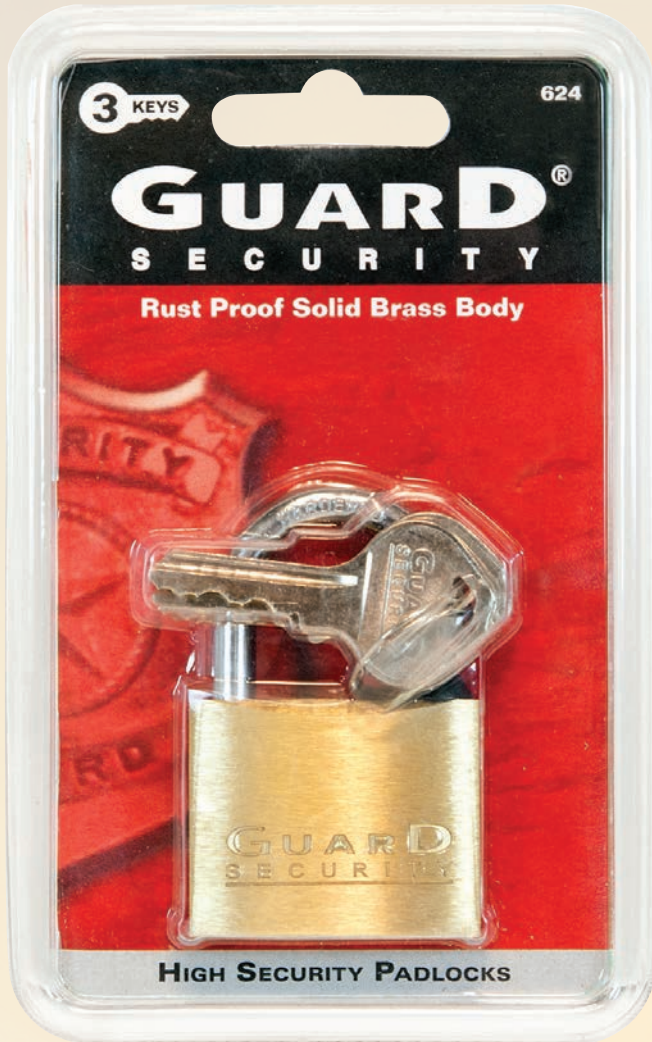

STORAGE CATALOG

DISC PADLOCKS

COMMERCIAL STAINLESS STEEL PADLOCK

- Stainless Steel Body
- Springless Positive Lock Hatch
- Crushes Lock When Attacked with Hammer
- Clamshell Pack

242

ITEM #	DESCRIPTION
# 242	2-3/4" Disc Commercial Stainless Steel Padlock
# 242T	Disc Lock with Tubular Key
# 55170	2-3/4" Disc Stainless Steel Padlock (2 pk KA)
PL-072-DL	WordLock Disc
2242	Premium Disc (US990)

740WP

ITEM #	DESCRIPTION
# 740	1-1/2" Laminated Steel Padlock
# 55111	1-1/2" Laminated Steel Padlock (2pc KA)
# 740x4	1-1/2" Laminated Steel Padlock (4pc KA)
# 740LS	1-1/2" Laminated Steel Padlock (Long Shackle)
# 744	1-3/4" Laminated Steel Padlock
# 55115	1-3/4" Laminated Steel Padlock (2pc KA)
# 744LS	1-3/4" Laminated Steel Padlock (Long Shackle)
# 750	2" Laminated Steel Padlock
# 55118	2" Laminated Steel Padlock (2pc KA)
# 750LS	2" Laminated Steel Padlock (Long Shackle)
# 764	2-5/8" Laminated Steel Padlock
# 764LS	2-5/8" Laminated Steel Padlock (Long Shackle)
WEATHERPROOF	
# 740WP	1-1/2" Laminated Steel Padlock (Black)
# 55126	2" Laminated Steel Padlock (Yellow)
# 55127	2-1/3" Laminated Steel Padlock (Yellow)
# 55128	2-1/3" Laminated Steel Padlock (Long Shackle)

55111

740X4

BRASS PADLOCKS

HIGH SECURITY

- Brass Pin Cylinder
- Strong Hardened Chrome Plated Steel Shackle
- Rust Proof Brass Body
- Rubber Weather Seal
- Clamshell Pack; Asst. Pack-Carded

3 Keys

COMBINATION PADLOCKS