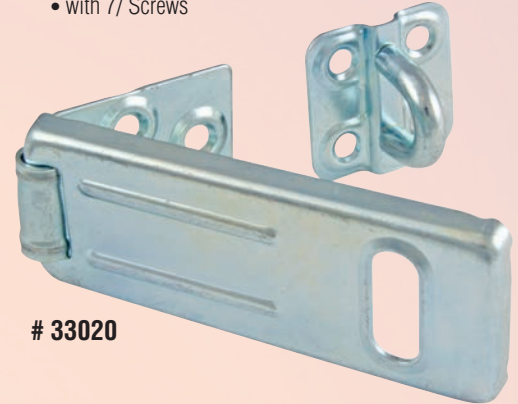

2010

ITEM #	DESCRIPTION
COMMERCIAL SOLID STEEL	
# 365	2-5/8" Heavy Steel Padlock
# 365LS	2-5/8" Heavy Steel Padlock (Long Shackle)
# 445	1-3/4" Solid Steel Padlock
# 445LS	1-3/4" Solid Steel Padlock (Long Shackle)
SHACKLELESS	
# 2010	2-5/8" Hidden Shackle Steel Padlock
# 2010HASP	Hasp for 2-5/8" Hidden Shackle Steel Padlock
JIMMY PROOF	
# 55171	2-3/4" Jimmy Proof Stainless Steel Padlock
# 55172	2-3/4" Jimmy Proof Stainless Steel Padlock
FLEXIBLE CABLE	
# 681	6' x 5/16" with Loop Ends - Coiled
# 55190	14-3/4" x 3/8" with Loop Ends
HARDENED SECURITY CHAIN	
# 968	3 ft. Heavy Duty Square Link Bike Chain
# 969	4 ft. Heavy Duty Square Link Bike Chain

FLEXIBLE CABLE

- Weatherproof
- 7 x 7 Strands
- 2 Loop
- Vinyl Coated

55190

HARDENED SECURITY CHAIN

- Hardened to Resist Cutting
- Canvas Cover
- Sleeve Pack
- Square Link

968

FLEXIBLE LINK SAFETY HASP

- For Flat, Corner or 90° Angle Installation
- Covered Fixing and Staple Plate
- Hardened Steel
- Hardened Laminated Links
- Furnished w/ Screws and Square Shoulder
- Carded

34060

96435

EXTRA HEAVY HASP

- Steel
- with 7/ Screws

33020

SWIVEL STAPLE SAFETY HASPS

- Staple Swivels a Full 360°
- Furnished w/Screws
- Carded

34045

BARREL BOLTS

- Extra Heavy Duty
- Long Throw
- Accepts 1"-2" Padlock
- Carded

83250

SLIDE ACTION LATCH BOLT

- Stainless Steel for rust resistant weather protection
- For use with gates and doors for gardens, patios and sheds
- For left or right hand applications