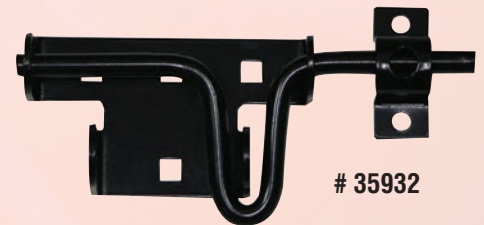

2010

ITEM #	DESCRIPTION
COMMERCIAL SOLID STEEL	
# 365	2-5/8" Heavy Steel Padlock
# 365LS	2-5/8" Heavy Steel Padlock (Long Shackle)
# 445	1-3/4" Solid Steel Padlock
# 445LS	1-3/4" Solid Steel Padlock (Long Shackle)
SHACKLELESS	
# 2010	2-5/8" Hidden Shackle Steel Padlock
# 2010HASP	Hasp for 2-5/8" Hidden Shackle Steel Padlock
JIMMY PROOF	
# 55171	2-3/4" Jimmy Proof Stainless Steel Padlock
# 55172	2-3/4" Jimmy Proof Stainless Steel Padlock
FLEXIBLE CABLE	
# 681	6' x 5/16" with Loop Ends - Coiled
# 55190	14-3/4" x 3/8" with Loop Ends
HARDENED SECURITY CHAIN	
# 968	3 ft. Heavy Duty Square Link Bike Chain
# 969	4 ft. Heavy Duty Square Link Bike Chain

BARREL BOLTS

- Extra Heavy Duty
- Long Throw
- Accepts 1"-2" Padlock
- Carded

83250

SLIDE ACTION LATCH BOLT

- Stainless Steel for rust resistant weather protection
- For use with gates and doors for gardens, patios and sheds
- For left or right hand applications

35931

35932

61104

89485

ITEM #	DESCRIPTION
SLIDE BOLT	
# 35931	Slide Bolt Stainless
# 35932	Slide Bolt Black
# 61104	Slide Bolt Galvanized
# 89485R1	Slide Bolt Zinc Polybag
EXTRA HEAVY HASPS	
# 34060	Flex Link Hasp Single 6-1/4"
# 96435	Flex Link Hasp Double 7-1/2"
# 34045	Extra Heavy Hasp
# 33020	Extra Heavy Hasp
# 33503	Extra Heavy Hasp
# 83250	Barrel Bolt 6" Padlockable

1-1/2" SOLID BRASS LOCKS WITH LOCKOUT WARNING

- Strong Hardened Chrome Plated Steel Shackle
- Rust Proof Brass Body
- Brass Pin Cylinder

L840102KA

1-1/2" ZINC LOCKS

- Strong Hardened Chrome Plated Steel Shackle
- Rust Proof Zinc Body