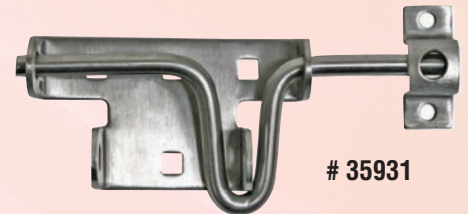

BARREL BOLTS

- Extra Heavy Duty
- Long Throw
- Accepts 1"-2" Padlock
- Carded

83250

SLIDE ACTION LATCH BOLT

- Stainless Steel for rust resistant weather protection
- For use with gates and doors for gardens, patios and sheds
- For left or right hand applications

35931

35932

61104

89485

ITEM #	DESCRIPTION
SLIDE BOLT	
# 35931	Slide Bolt Stainless
# 35932	Slide Bolt Black
# 61104	Slide Bolt Galvanized
# 89485R1	Slide Bolt Zinc Polybag
EXTRA HEAVY HASPS	
# 34060	Flex Link Hasp Single 6-1/4"
# 96435	Flex Link Hasp Double 7-1/2"
# 34045	Extra Heavy Hasp
# 33020	Extra Heavy Hasp
# 33503	Extra Heavy Hasp
# 83250	Barrel Bolt 6" Padlockable

1-1/2" SOLID BRASS LOCKS WITH LOCKOUT WARNING

- Strong Hardened Chrome Plated Steel Shackle
- Rust Proof Brass Body
- Brass Pin Cylinder

L840102KA

1-1/2" ZINC LOCKS

- Strong Hardened Chrome Plated Steel Shackle
- Rust Proof Zinc Body