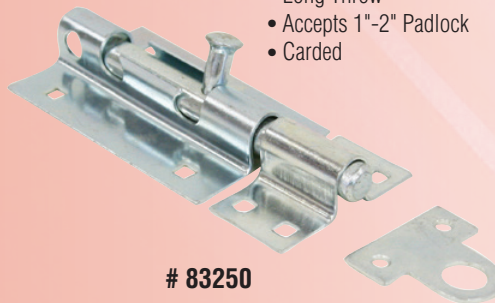

FLEXIBLE CABLE

- Weatherproof
- 7 x 7 Strands
- 2 Loop
- Vinyl Coated

55190

HARDENED SECURITY CHAIN

- Hardened to Resist Cutting
- Canvas Cover
- Sleeve Pack
- Square Link

968

FLEXIBLE LINK SAFETY HASP

- For Flat, Corner or 90° Angle Installation
- Covered Fixing and Staple Plate
- Hardened Steel
- Hardened Laminated Links
- Furnished w/ Screws and Square Shoulder
- Carded

34060

96435

EXTRA HEAVY HASP

- Steel
- with 7/ Screws

33020

SWIVEL STAPLE SAFETY HASPS

- Staple Swivels a Full 360°
- Furnished w/Screws
- Carded

34045

BARREL BOLTS

- Extra Heavy Duty
- Long Throw
- Accepts 1"-2" Padlock
- Carded

83250

SLIDE ACTION LATCH BOLT

- Stainless Steel for rust resistant weather protection
- For use with gates and doors for gardens, patios and sheds
- For left or right hand applications

35931

35932

61104

89485

ITEM #	DESCRIPTION
SLIDE BOLT	
# 35931	Slide Bolt Stainless
# 35932	Slide Bolt Black
# 61104	Slide Bolt Galvanized
# 89485R1	Slide Bolt Zinc Polybag
EXTRA HEAVY HASPS	
# 34060	Flex Link Hasp Single 6-1/4"
# 96435	Flex Link Hasp Double 7-1/2"
# 34045	Extra Heavy Hasp
# 33020	Extra Heavy Hasp
# 33503	Extra Heavy Hasp
# 83250	Barrel Bolt 6" Padlockable