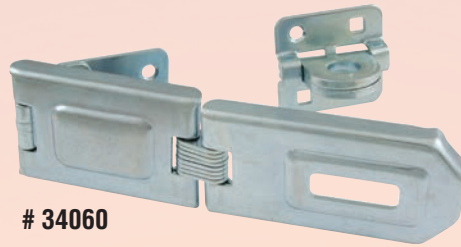

2010

ITEM #	DESCRIPTION
COMMERCIAL SOLID STEEL	
# 365	2-5/8" Heavy Steel Padlock
# 365LS	2-5/8" Heavy Steel Padlock (Long Shackle)
# 445	1-3/4" Solid Steel Padlock
# 445LS	1-3/4" Solid Steel Padlock (Long Shackle)
SHACKLELESS	
# 2010	2-5/8" Hidden Shackle Steel Padlock
# 2010HASP	Hasp for 2-5/8" Hidden Shackle Steel Padlock
JIMMY PROOF	
# 55171	2-3/4" Jimmy Proof Stainless Steel Padlock
# 55172	2-3/4" Jimmy Proof Stainless Steel Padlock
FLEXIBLE CABLE	
# 681	6' x 5/16" with Loop Ends - Coiled
# 55190	14-3/4" x 3/8" with Loop Ends
HARDENED SECURITY CHAIN	
# 968	3 ft. Heavy Duty Square Link Bike Chain
# 969	4 ft. Heavy Duty Square Link Bike Chain

FLEXIBLE CABLE

- Weatherproof
- 7 x 7 Strands
- 2 Loop
- Vinyl Coated

55190

HARDENED SECURITY CHAIN

- Hardened to Resist Cutting
- Canvas Cover
- Sleeve Pack
- Square Link

968

FLEXIBLE LINK SAFETY HASP

- For Flat, Corner or 90° Angle Installation
- Covered Fixing and Staple Plate
- Hardened Steel
- Hardened Laminated Links
- Furnished w/ Screws and Square Shoulder
- Carded

34060

96435

EXTRA HEAVY HASP

- Steel
- with 7/ Screws

33020

SWIVEL STAPLE SAFETY HASPS

- Staple Swivels a Full 360°
- Furnished w/Screws
- Carded

34045

BARREL BOLTS

- Extra Heavy Duty
- Long Throw
- Accepts 1"-2" Padlock
- Carded

83250

SLIDE ACTION LATCH BOLT

- Stainless Steel for rust resistant weather protection
- For use with gates and doors for gardens, patios and sheds
- For left or right hand applications