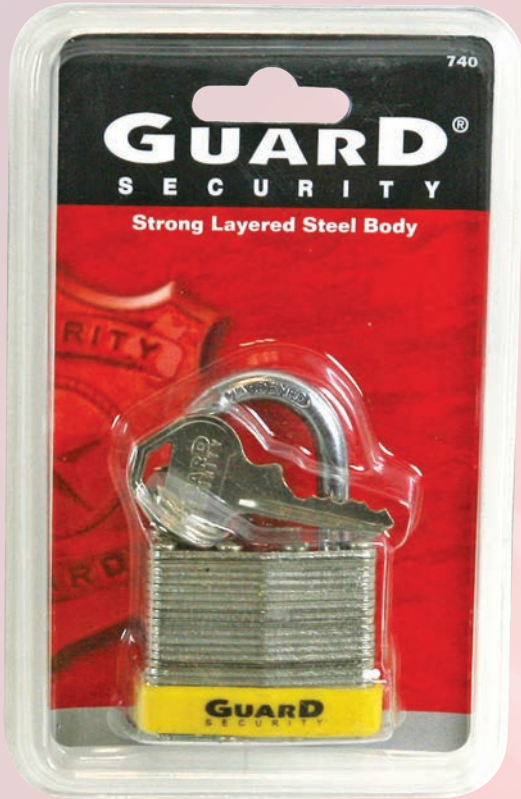

STORAGE CATALOG

DISC PADLOCKS

COMMERCIAL STAINLESS STEEL PADLOCK

- Stainless Steel Body
- Springless Positive Lock Hatch
- Crushes Lock When Attacked with Hammer
- Clamshell Pack

242

ITEM #	DESCRIPTION
# 242	2-3/4" Disc Commercial Stainless Steel Padlock
# 242T	Disc Lock with Tubular Key
# 55170	2-3/4" Disc Stainless Steel Padlock (2 pk KA)
PL-072-DL	WordLock Disc
2242	Premium Disc (US990)

CYLINDER LOCK

- Front Loaded For Maximum Security
- Solid Brass and Chrome-Plated
- 21 Brass Anti-Pick Pins
- High Security Tubular Keys
- Cannot Be Cut

56001

ITEM #	DESCRIPTION
# 56000	Cylinder Lock Long Mill 3 Keys
#56001	Cylinder Lock Short Mill 3 Keys
# 56005	Slide Bolt Latch

WORDLOCK® STAINLESS STEEL COMBINATION LOCK

- Easy to Set & Reset Your Own Combination
- 10,000 Possible Combinations
- Stainless Steel, Rust Resistant Body, Hardened Steel Shackle & Deadbolt Locking Mechanism

PL-072-DL

56000

740

HIGH SECURITY LOCKS

- Hardened Steel Shackle
- Precision Engineered Double Locking
- Brass Pin Cylinder
- Protective Bumper
- Clamshell Pack

740LS

55126

WEATHERPROOF