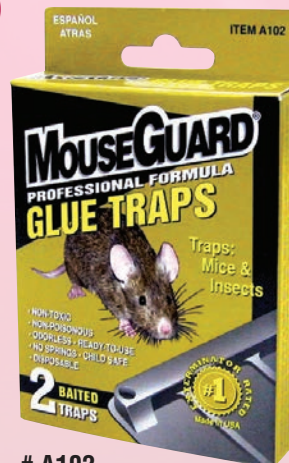

- Clip-On
- All Plastic
- Assorted Colors
- Rubber Edge

F1489

ITEM #	DESCRIPTION
TRASH BAGS	
# API20	Trash Bags 42 Gallon 3 Mil (20)
# API50	Trash Bags 42 Gallon 3 Mil (50)
# DL20	Trash Bags 55 Gallon 2 Mil (20)
BROOMS / DUST PANS / MOPS	
# PPB18	Brooms Indoor Plastic Bristle
# GB24	Brooms Outdoor Palmyra Bristle
# F1489	Jumbo Plastic Dust Pan
# 35QTW	Mop Bucket
# 81724-W	Mop Head
# 90260Y	Mop Handle
# WF100Y	Wet Floor Sign
FLY / RODENT / ROACH TRAPS	
# 1155	Fly Stick
# 1152	Fly Ribbon (4 Rolls)
# 1151	Fly Ribbon (10 Rolls)
# A102	Mouse Glue Trap (2) Pro Grade
# A402N	Rat Glue Trap (2) Pro Grade
# A1104E	Mouse & Rat Trap w/ Eugenol (4)
# RG12	Roach Baits (12)
# ZAP854	Boric Acid (1lb) Roach Killer
# GTR2	Roach Glue Traps

1151

FLY RIBBON

- Effective
- Safe
- E.P.A. Approved
- PDQ Shelf Display

1152

MOUSE GLUE TRAPS (TRAYS)

- Non-Hardening Glue
- Non-Flowable
- Disposable
- Baited
- Non-Poisonous

A102

RG12

PACKING TAPE & TAPE GUNS

HEAVY DUTY TAPE GUN

- Includes: 2 FREE Rolls of 2" Wide Tape
- 50 yd x 2 = 100 Yards of Tape FREE!
- E-Z Grip

250CLG

2 PK CLEAR CARTON TAPE

- 2" x 55 Yards
- Superior Quality
- Strong Adhesive
- Multi-Purpose
- Durable