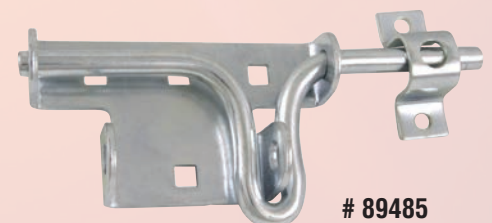

BARREL BOLTS

- Extra Heavy Duty
- Long Throw
- Accepts 1"-2" Padlock
- Carded

83250

SLIDE ACTION LATCH BOLT

- Stainless Steel for rust resistant weather protection
- For use with gates and doors for gardens, patios and sheds
- For left or right hand applications

35931

35932

61104

89485

ITEM #	DESCRIPTION
SLIDE BOLT	
# 35931	Slide Bolt Stainless
# 35932	Slide Bolt Black
# 61104	Slide Bolt Galvanized
# 89485R1	Slide Bolt Zinc Polybag
EXTRA HEAVY HASPS	
# 34060	Flex Link Hasp Single 6-1/4"
# 96435	Flex Link Hasp Double 7-1/2"
# 34045	Extra Heavy Hasp
# 33020	Extra Heavy Hasp
# 33503	Extra Heavy Hasp
# 83250	Barrel Bolt 6" Padlockable

1-1/2" SOLID BRASS LOCKS WITH LOCKOUT WARNING

- Strong Hardened Chrome Plated Steel Shackle
- Rust Proof Brass Body
- Brass Pin Cylinder

L840102KA

1-1/2" ZINC LOCKS

- Strong Hardened Chrome Plated Steel Shackle
- Rust Proof Zinc Body