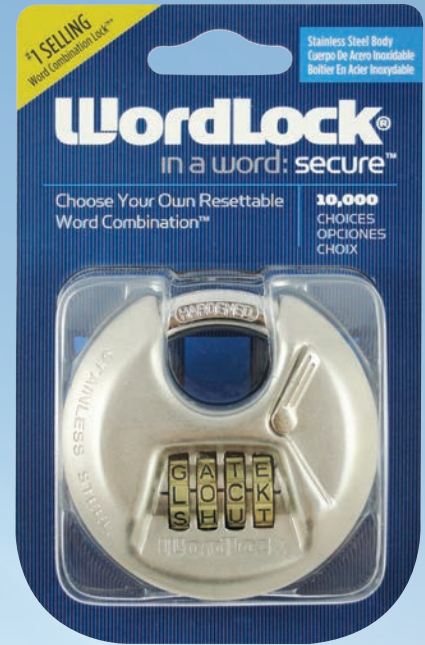

STORAGE CATALOG

DISC PADLOCKS

COMMERCIAL STAINLESS STEEL PADLOCK

- Stainless Steel Body
- Springless Positive Lock Hatch
- Crushes Lock When Attacked with Hammer
- Clamshell Pack

242

ITEM #	DESCRIPTION
# 242	2-3/4" Disc Commercial Stainless Steel Padlock
# 242T	Disc Lock with Tubular Key
# 55170	2-3/4" Disc Stainless Steel Padlock (2 pk KA)
PL-072-DL	WordLock Disc
2242	Premium Disc (US990)

CYLINDER LOCK

- Front Loaded For Maximum Security
- Solid Brass and Chrome-Plated
- 21 Brass Anti-Pick Pins
- High Security Tubular Keys
- Cannot Be Cut

56001

ITEM #	DESCRIPTION
# 56000	Cylinder Lock Long Mill 3 Keys
#56001	Cylinder Lock Short Mill 3 Keys
# 56005	Slide Bolt Latch

WORDLOCK® STAINLESS STEEL COMBINATION LOCK

- Easy to Set & Reset Your Own Combination
- 10,000 Possible Combinations
- Stainless Steel, Rust Resistant Body, Hardened Steel Shackle & Deadbolt Locking Mechanism