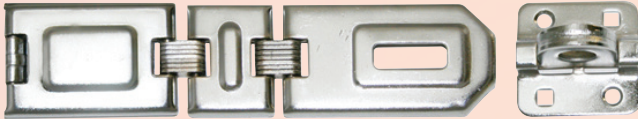

FLEXIBLE LINK SAFETY HASP

- For Flat, Corner or 90° Angle Installation
- Covered Fixing and Staple Plate
- Hardened Steel
- Hardened Laminated Links
- Furnished w/ Screws and Square Shoulder
- Carded

96435

EXTRA HEAVY HASP

- Steel
- with 7/ Screws

SWIVEL STAPLE SAFETY HASPS

- Staple Swivels a Full 360°
- Furnished w/Screws
- Carded

BARREL BOLTS

- Extra Heavy Duty
- Long Throw
- Accepts 1"-2" Padlock
- Carded

SLIDE ACTION LATCH BOLT

- Stainless Steel for rust resistant weather protection
- For use with gates and doors for gardens, patios and sheds
- For left or right hand applications

ITEM #	DESCRIPTION
SLIDE BOLT	
# 35931	Slide Bolt Stainless
# 35932	Slide Bolt Black
# 61104	Slide Bolt Galvanized
# 89485R1	Slide Bolt Zinc Polybag
EXTRA HEAVY HASPS	
# 34060	Flex Link Hasp Single 6-1/4"
# 96435	Flex Link Hasp Double 7-1/2"
# 34045	Extra Heavy Hasp
# 33020	Extra Heavy Hasp
# 33503	Extra Heavy Hasp
# 83250	Barrel Bolt 6" Padlockable