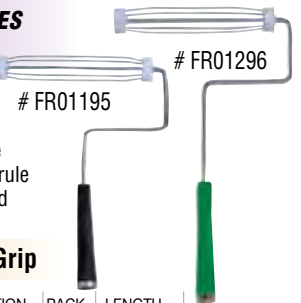

DELUXE PRO FRAMES 5-WIRE CAGE

- Extra Heavy Duty Rib Cage and Caps.
- Comfortable Grip Handle with Threaded Metal Ferrule
- 5/16" Diameter Main Rod
- Metal Ferrule

Heavy Duty Plastic Grip

ITEM	SIZE	DESCRIPTION	PACK	LENGTH
# FR01175	7"	PRO Cage	12	12.5"
# FR01195	9"	PRO Cage	12	12.5"
# FR01196	9"	PRO Orange	24	12.5"
# FR01275	7"	PRO Star	12	15"
# FR01295	9"	PRO Star	12	15.25"
# FR01296	9"	Long Reach	12	17"

ADJUSTABLE FRAME 5-WIRE CAGE EXTENDABLE

- Securely Locks to any Length Between 21" - 40"
- Lightweight and Easy to Handle
- Quarter Turn to Lock & Release
- Fits All Standard 9" Roller Covers
- 1/4" Diameter Main Rod

FR02140 pk. 6