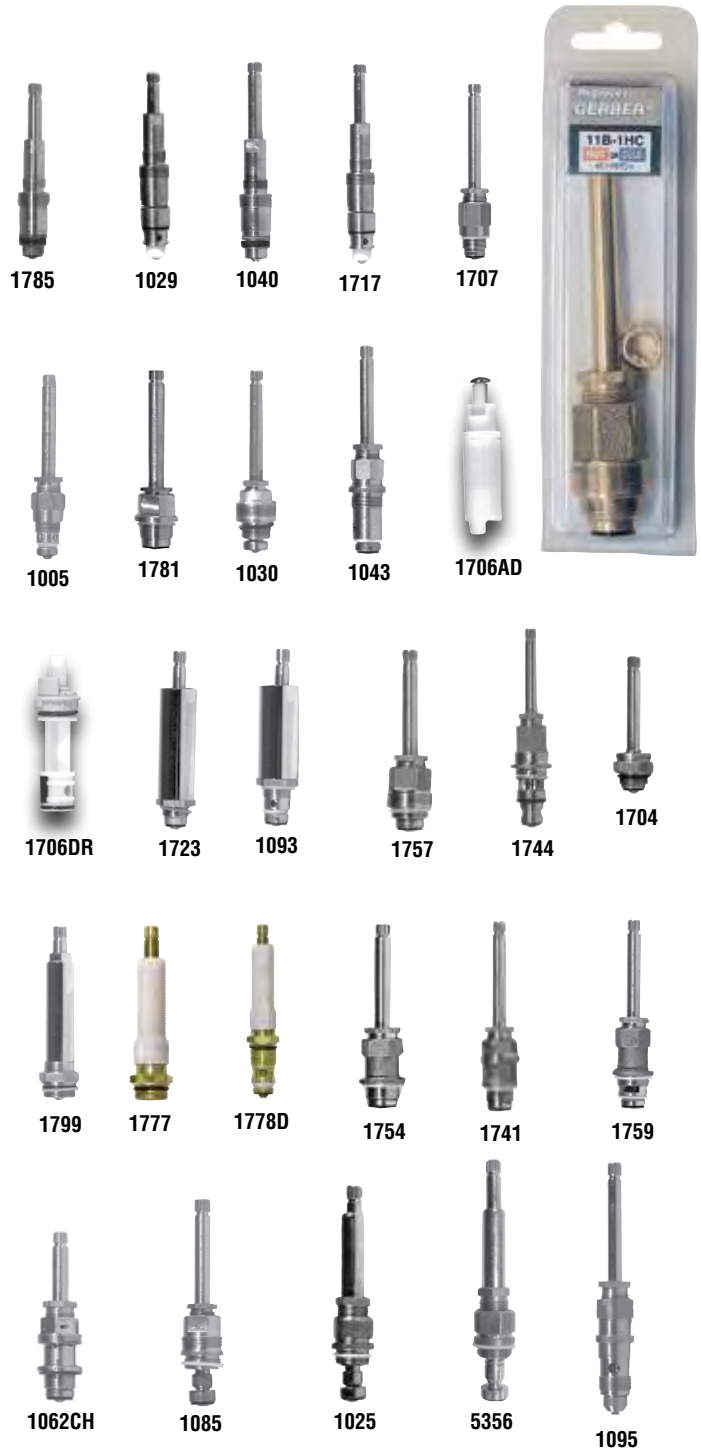

ITEM #	DESCRIPTION	REF#	PACK
# C1785CH	A/S* short colony	9C-23HC	pk. 4
# C1029D	A/S* short colony – DIVERTER	11C-1D	pk. 4
# C1040CH	A/S* long colony	11C-3CH	pk. 4
# C1717D	A/S* long colony – DIVERTER	12C-1D	pk. 4
# C1707CH	CENTRAL* new style	10L-11HC	pk. 4
# C1005D	CENTRAL* – new style DIVERTER	10L-13D	pk. 4
# C1781CH	CENTRAL* – HOT/COLD	11C-11HC	pk. 4
# C1030CH	CENTRAL* – HOT/COLD	11C-5HC	pk. 4
# C1043D	CENTRAL* – DIVERTER	12L-1D	pk. 4
# C1706D	DELTA* – DIVERTER	7S-4D	pk. 4
# C1706AD	DELTA* – EXTENSION	7S-4DEX	pk. 4
# C1723C	ELJER – COLD	10C-5C	pk. 4
# C1723H	ELJER* – HOT	10C-5H	pk. 4
# C1093D	ELJER*–DIVERTER	10C-7D	pk. 4
# C1757CH	GERBER* – HOT/COLD	11B-1HC	pk. 4
# C1744D	GERBER* – DIVERTER	11B-4D	pk. 4
# C1704C	INDIANA* – COLD	7E-5C	pk. 4
# C1704H	INDIANA* – HOT	7E-5H	pk. 4
# C1799C	KOHLER* – COLD, C.P. Sleeve	9C-7C	pk. 4
# C1799H	KOHLER* – HOT, C.P. Sleeve	9C-7H	pk. 4
# C1777C	KOHLER* – COLD, C.P. Sleeve	9C-26C	pk. 4
# C1777H	KOHLER* – HOT, C.P. Sleeve	9C-26C	pk. 4
# C1754CH	P/P* – HOT/COLD	12H-2HC	pk. 4
# C1759D	P/P* – DIVERTER	12H-4D	pk. 4
# C1752C	SAYCO* – COLD	9B-3C	pk. 4
# C1752H	SAYCO* – HOT	9B-3H	pk. 4
# C1736D	SAYCO* – DIVERTER	9B-5D	pk. 4
# C1735CH	STERLING* – HOT/COLD	8L-1HC	pk. 4
# C1788CH	STERLING* – HOT/COLD	10L-1HC	pk. 4
# C1789D	STERLING* – DIVERTER.	10L-3D	pk. 4
# C1023CH	STERLING* – HOT/COLD	10L-15HC	pk. 4
# C1712C	UNION* – COLD	7E-1C	pk. 4
# C1712H	UNION* – HOT	7E-1H	pk. 4

*Brand Names mentioned in this catalog reference OEM Manufacturers. Please do not confuse AQUA PLUMB® with the OEM Mfr. whose parts these are intended to replace.