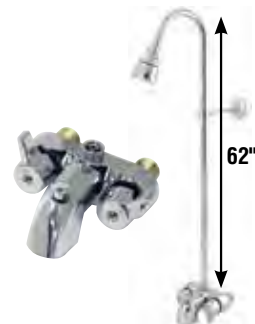

ADD-A-SHOWER

- Less D-Bar
- With Diverter Bath Cock, Riser, Wall Bracket and Shower Head.
- Faucet has 3-3/8" Center & 3/4" IPS Inlet.
- Replacement Stem #C1791C or #C1791H