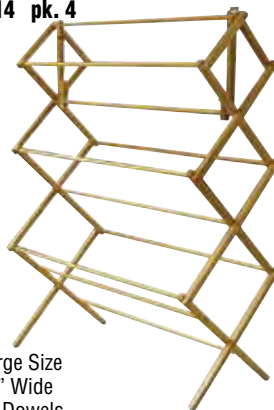

PRINCESS WOOD

INDOOR

M14 pk. 4

- Large Size
- 36" Wide
- 11 Dowels
- Opens to 33 ft. of Drying Space