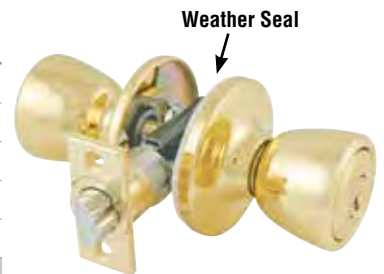

Clamshell	Key	Polished Brass	Stainless Steel	
Entry - Keyed Different	KW1	44260	44261	Adjustable Latch
Privacy - Bed & Bath	-	44262	44263	2-3/8" Latch
Passage - Hall & Closet	-	44264	44265	2-3/8" Latch
Deadbolt Single KD	KW1	44267	44268	Adjustable Latch
Entry and Deadbolt	KW1	44266	—	Adjustable Latch
All Packed 6/24