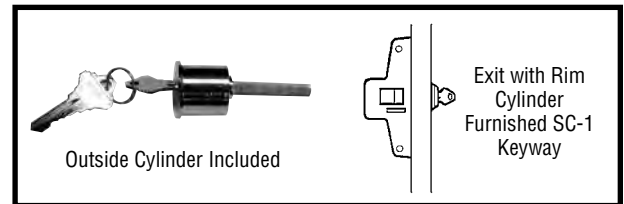

CODE	TYPE	FINISH	KEYED	PACK	INNER	MASTER
02047	Narrow Head	Aluminum	KD	Box	1	6
02056	Wide Head	Aluminum	KD	Box	1	6