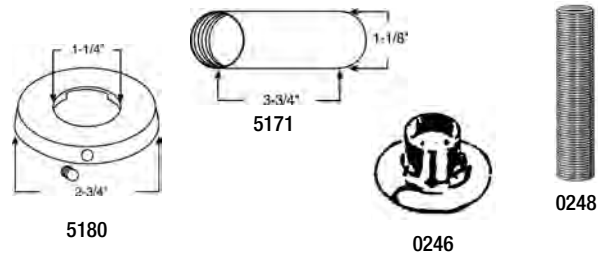

TRIM FOR 2 & 3 HANDLE TUB/SHOWER FAUCETS

ITEM #	DESCRIPTION	Put-Up#	Pack
# 0247	Shower Bell Escutcheon	Bulk	pk. 5/50
# 0248	Threaded Escutcheon Nipple	Bulk	pk. 10/100
# 0246	Lavatory Escutcheon	Bulk	pk. 5/50
# 5180	Round Escutcheon W/Set-Screw	Bulk	pk. 5/250
# 5171	Escutcheon Tube (Sleeve)	Bulk	pk. 5/400

*Brand Names mentioned in this catalog reference OEM Manufacturers. Please do not confuse AQUA PLUMB® with the OEM Mfg. whose parts these are intended to replace.