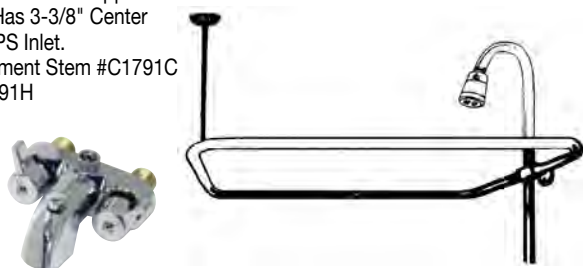

ADD-A-SHOWER & SHOWER BARS

(continued)

ADD-A-SHOWER WITH BATHCOCK FAUCET

- 42" x 24"
- With Riser & Wall Support
- Faucet Has 3-3/8" Center & 3/4" IPS Inlet.
- Replacement Stem #C1791C or #C1791H

0253   Boxed   pk. 1

BATH FAUCET COUPLING ELBOWS

- Nickel Plated Cast Brass
- Fits 3/4" Bathcock Threads
- Inlet - 1/2" MPT

1828   Pair/bag   pk. 1/25