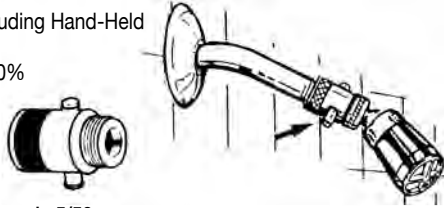

SHOWER ACCESSORIES

SHOWER FLOW CONTROL

- Fits All Shower Heads Including Hand-Held and Massaging Units
- Cuts Water Usage up to 60%
- Chrome Plated Brass

0213 Bulk pk. 5/50

BRASS SHOWER DIVERTER-LEVER

- Diverts Water from Shower Head to Hand Shower
- Chrome Plated brass

0297 Boxed pk. 1/10/100
C0297 Carded pk. 4/80

PLASTIC SHOWER DIVERTER-PUSH BUTTON

- Diverts Water from Shower Head to Hand Shower
- Chrome Plated

0298 Bulk pk. 1/25/500
C0298 Carded pk. 4/80