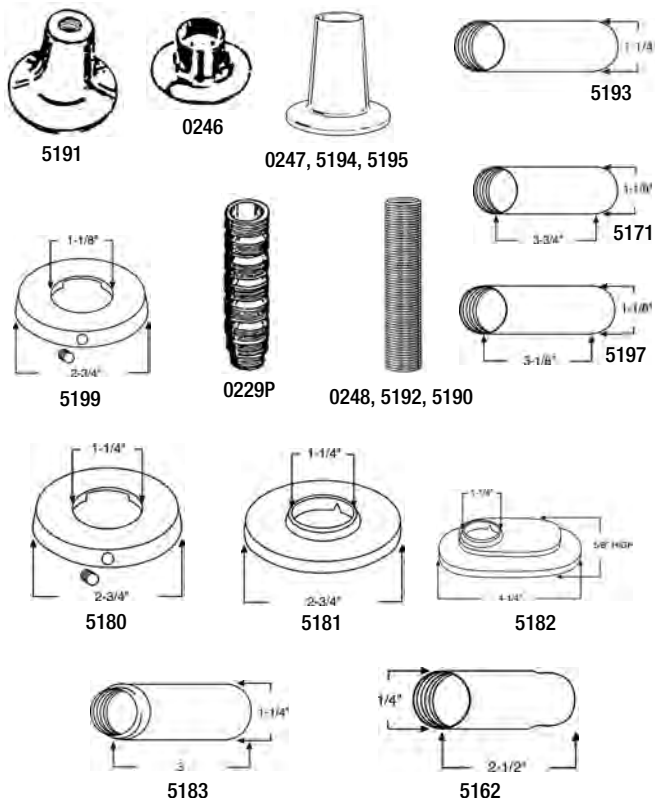

2 HANDLE REPAIR

TRIM FOR 2 & 3 HANDLE TUB & SHOWER FAUCETS

• All Bulk Packed

ITEM #	FITS BRAND	TYPE	PACK
# 5192	Central*	Threaded Brass Nipple	pk. 10/500
# 5191	Central*	Bell Escutcheon	pk. 10/500
# 5180	Central*	Round Escutcheon W/Set-Screw	pk. 5/250
# 5193	Central*	Escutcheon Tube (Sleeve)	pk. 5/300
# 5199	Gerber*	Round Escutcheon W/Set-Screw	pk. 5/250
# 5197	Gerber*	Escutcheon Tube (Sleeve)	pk. 5/400
# 5194	Gerber*	Bell Escutcheon	pk. 5/100
# 5190	Gerber*	Threaded Brass Nipple	pk. 5/200
# 5195	Kohler*	Bell Escutcheon	pk. 5/200
# 0247	P/P*	Shower Escutcheon	pk. 5/50
# 0248	P/P*	Threaded Escutcheon Nipple	pk. 10/100
# 0246	P/P*	Lavatory Escutcheon	pk. 5/50
# 5180	P/P*	Round Escutcheon W/Set-Screw	pk. 5/250
# 5171	P/P*	Escutcheon Tube (Sleeve)	pk. 5/400
# 5180	Sayco*	Round Escutcheon W/Set-Screw	pk. 5/250
# 5181	Sayco*	Round Escutcheon W/Nylon-Sleeve	pk. 10/200
# 5182	Sayco*	Oval Escutcheon W/Nylon-Sleeve	pk. 10/10
# 5183	Sayco*	Escutcheon Tube (Sleeve)	pk. 5/200
# 5162	Sterling*	2-1/2" Escutcheon Tube (Sleeve)	pk. 5/200
# 0229P	Fit-All*	Threaded Escutcheon Nipple	pk. 25