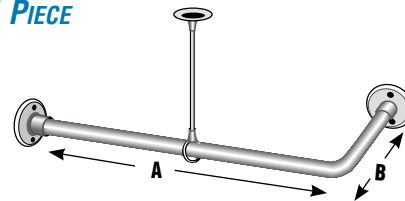

L BAR SHOWER RODS - 1 PIECE

- Complete with 24" Ceiling Support and Flanges

ITEM	SIZE	A	B	PUT-UP	Pack
# 0760010	5ft.	60"	27"	Bulk	6
# 0760020	6ft.	72"	27"	Bulk	6