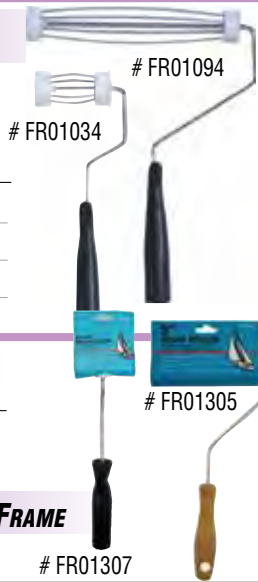

### DELUXE 4-WIRE CAGE

- Threaded Handle
- Plastic Grip and End Caps
- 1/4" Diameter Main Rod

ITEM	SIZE	PACK
# FR01034	3"	24
# FR01044	4"	24
# FR01074	7"	24
# FR01094	9"	24