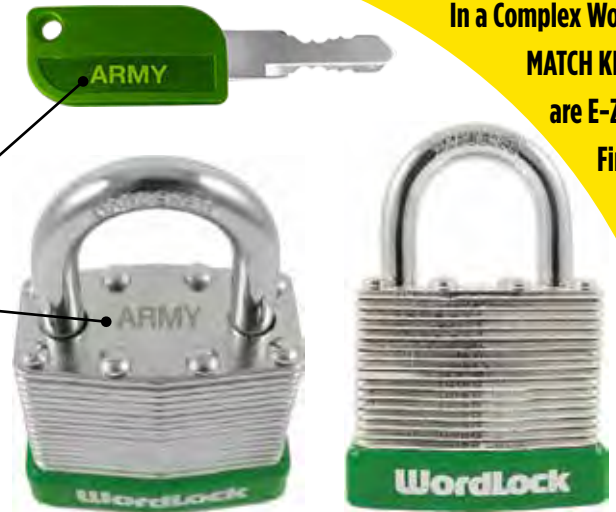

## What Does MatchKey Mean?

- Key Color Matches Lock Color
- Word on Key Matches Word on Lock
- Unique Key Shape

	Identifies Key	Identifies Lock
Painted Key	✓	✗
Colored Rings	✓	✗
<b>WordLockMatchKey</b>	✓	✓