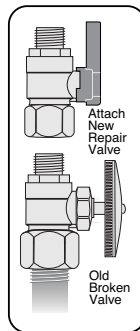

STOP VALVES - CHROME PLATED BRASS (continued)

1/4 TURN BALL TYPE ANGLE VALVE

# C3713	3/8" FPT x 3/8" OD	Carded	pk. 5/100
# C3712	5/8" Sweat x 3/8" OD	Carded	pk. 5/100
# C3715	1/2" FPT x 3/8" OD	Carded	pk. 5/100
# C3716	5/8" Comp. x 3/8" OD	Carded	pk. 5/100

1/4 TURN BALL TYPE STRAIGHT VALVE

# C3714	3/8" FPT x 3/8" OD	Carded	pk. 5/100
# C3717	5/8" Sweat x 3/8" OD	Carded	pk. 5/100
# C3718	1/2" FPT x 3/8" OD	Carded	pk. 5/100
# C3719	5/8" Comp. x 3/8" OD	Carded	pk. 5/100

1/4 TURN REPAIR VALVE

- Attach to Outlet of Broken Valve to Give You Another Valve

3/8" F Comp Swivel x 3/8 OD Comp	
# C3701	Carded pk. 5/100

PEX STOP VALVES

- 1/4 Turn