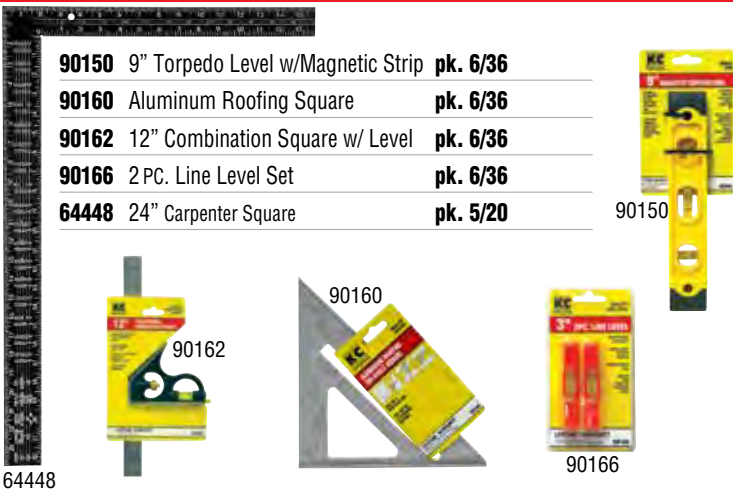

LEVELS & LAYOUT TOOLS

- **90150** 9" Torpedo Level w/Magnetic Strip **pk. 6/36**
- **90160** Aluminum Roofing Square **pk. 6/36**
- **90162** 12" Combination Square w/ Level **pk. 6/36**
- **90166** 2 PC. Line Level Set **pk. 6/36**
- **64448** 24" Carpenter Square **pk. 5/20**