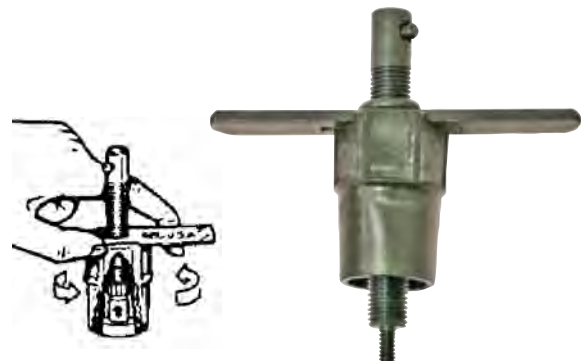

CARTRIDGE PULLER FOR MOEN®*

- Pulls All Cartridges (Both Brass & Plastic)
- Will Pull Both Stem & Barrel

1122 Bulk pk. 3/36