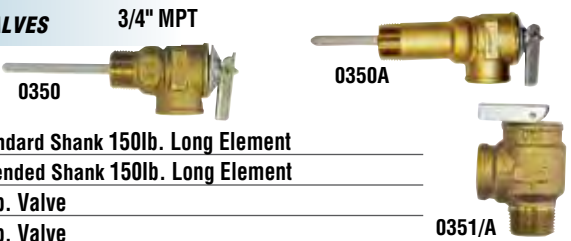

RELIEF VALVES

3/4" MPT

All pk. 1/10

# 0350	Standard Shank 150lb. Long Element
# 0350A	Extended Shank 150lb. Long Element
# 0351	30lb. Valve
# 0351A	15lb. Valve

24V BOILER TRANSFORMER

- 120V to 24V, 40VA MAX.
- Mounting Plate Included

40VA
pk. 1/20

FIT-ALL ACE BOILER REPAIR PLUG

- 12 pc. Per Display Card

1240
pk. 1 Card

CAST IRON BOILER PLUGS

4431000	2"
4431010	2-1/2"
4431020	3"

SELF-TAPPING BOILER REPAIR PLUGS

All pk. 12	
4424010	1/4"
4424020	5/16"
4431020	3"

ICE-MAKER/HUMIDIFIER HOOK-UP KIT

- Fittings and Tubing. (1/4" OD Tubing – FDA Approved Material)
- All Parts Needed to Connect to Copper and Poly Tubing
- Brass Self-Tapping Valve
- Compression Union

#C3499	25 FT. Poly
pk. 6/48	Tubing
#C3498	15 FT. Copper
pk. 4/24	Tubing