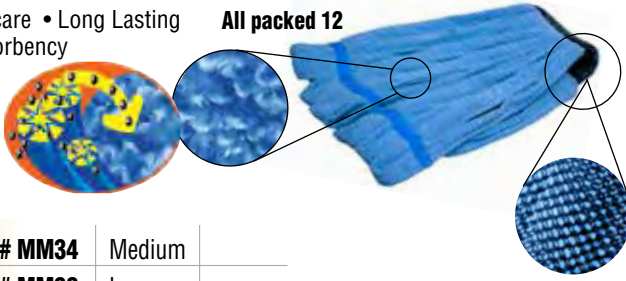

MICROFIBER HEAVY DUTY MOPS

- Great for Healthcare
- Long Lasting
- Exceptional Absorbency
- 30% Polyamide
- 70% Polyester
- No Linting
- Great for Rough Surfaces

All packed 12

BLUE COLOR MICROFIBER	# MM34	Medium
	# MM38	Large
	# MM42	X-Large

PRONG MOP

100% COTTON

All packed 24

# 87100	#10
# 87120	#12
# 87140	#16

COTTON TWINE MOP • HEAD ONLY

- Acme Thread
- Fine Yarn

PROFESSIONAL SIZE #12

84000
pk. 12

TRUE-OUNCE • CUT-END MOPS

SADDLE MOPS

RAYON • 4-PLY

NARROW BAND	WIDE BAND	
# MH16R		16 oz.
# MH20R		20 oz.
# MH24R		24 oz.
# MH32R	# MH32RWB	32 oz.

All pk. 12

100% COTTON • 4-PLY

NARROW BAND	
# 16MHN	16 oz.
# 20MHN	20 oz.
# 24MHN	24 oz.
# 32MHN	32 oz.