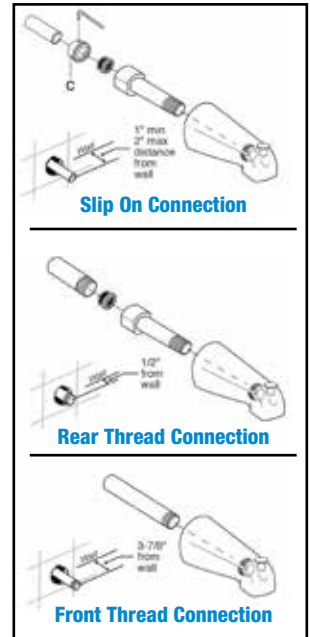

TUB WASTE SHOE BUSHING KIT

- Plastic Bushing Adapts Any Size Bath Shoe to Standard Shoe Inserts
- First Bushing is 1-3/8" (1-5/8") x 16T Inside & 1-1/2" (1-7/8") x 11-1/2T Outside
- Second Bushing is 1-1/2" (1-7/8") x 11-1/2T Inside & 2-1/8" x 16T Outside (Fits Kohler®)

# 1835	Pair/Bag	pk. 1/25/200

FLIP-IT® TOE FLIPABLE TUB STOPPER

- ABS & Delrin Plastic
- No Tools Needed
- Fits Most Tub Drains
- Flip to Close or Open w/ a Simple Flip of the Top

# C1811	Chrome Plated	Display Bag	pk. 5/25/10

GRID & SCREW FOR TUB SHOE

- 2-7/8" Diameter • Stainless Steel
- 1-3/4" 10-24 Chrome Plated Screw

# 2222	Chrome Plated	Set/Bag-Bulk	pk. 1/25/250
# C2222	Chrome Plated	Carded	pk. 10/200
# C2222SN	Satin Nickel	Carded	pk. 10/200

PREMIUM TIP-TOE CARTRIDGE

- Replaces Rapid-Fit*

# 1898	5/16" Thread	Bulk	pk. 5/200
# 1899	3/8" Thread	Bulk	pk. 5/200

TIP-TOE CARTRIDGE

- ABS • 5/16" Bottom Thread

Item #	Bottom Thread	Style	Packed
# 1863	3/8"	Bulk	pk. 1/10/50
# 1829	5/16"	Bulk	pk. 1/10/100
# C1829	5/16"	Carded	pk. 1/5/25
# 1829A	Rubber Replacement Washer	Bulk	pk. 25

CABLE DRIVEN BATH WASTE STOPPER

- Fits All Brands

Item #	Finish	Packed
# 1893	Chrome	Bulk pk. 1/10
# 1893SN	Satin Nickel	Bulk pk. 1/10

TUB SPOUTS

UNIVERSAL FIT

- Slip on for Copper
- 3/4" Rear Thread
- 1/2" Nose Thread
- 1/2" Nose Thread

*Details and Instructions are included in the package

# C1855	Spout	Chrome Plated	Carded	pk. 3
# C1855SN	Spout	Satin Nickel	Carded	pk. 3
# C1856	Diverter Spout	Chrome Plated	Carded	pk. 3
# C1856SN	Diverter Spout	Satin Nickel	Carded	pk. 3