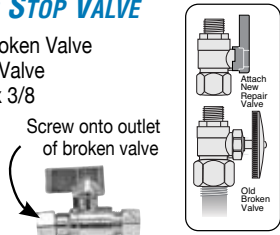

WATER SUPPLY (continued)

1/4 TURN BALL TYPE ANGLE STOP VALVE

# C3713	3/8" FPT x 3/8" OD	Carded	pk. 5/100
# C3712	5/8" Sweat x 3/8" OD	Carded	pk. 5/100
# C3715	1/2" FPT x 3/8" OD	Carded	pk. 5/100
# C3716	5/8" Comp. x 3/8" OD	Carded	pk. 5/100

1/4 TURN BALL TYPE STRAIGHT STOP VALVE

# C3714	3/8" FPT x 3/8" OD	Carded	pk. 5/100
# C3717	5/8" Sweat x 3/8" OD	Carded	pk. 5/100
# C3718	1/2" FPT x 3/8" OD	Carded	pk. 5/100
# C3719	5/8" Comp. x 3/8" OD	Carded	pk. 5/100

1/4 TURN REPAIR STOP VALVE

- Attach to Outlet of Broken Valve to Give You Another Valve
- 3/8" F Comp Swivel x 3/8" OD Comp

# C3701	Carded	pk. 5/100