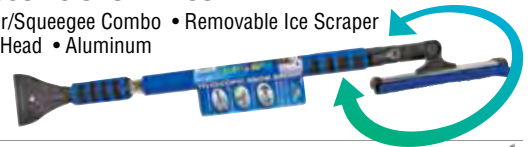

2014-15 Fall/Winter CATALOG

324A Half Acre Rd, Cranbury, NJ 08512
Tel: 800-523-1268 • 609-860-9990 • Fax: 609-860-9991

BROADCAST SPREADER

- 100lb Capacity
- 17,500 Sq Ft Coverage
- Easy 3 Step Assembly

#LG9550 pk. 1

See page 9 for all spreaders

LOOP 'N LOCK BIKE LOCK™ 10MM X 7FT MATCHKEY CABLE LOCK

#CL-601-BK
pk. 4/16

See pages 62-66 for all cable locks

RADIATOR AIR VALVES

- Chrome Plated
- Solid Brass

4081010 1/8" Angle pk. 12/144

4080010 1/8" Angle (adjustable) pk. 12/144

4082010 1/8" Straight pk. 12/144

See pages 268-275 for all plumbing valves

BRONZE STEAM RADIATOR ANGLE VALVES

4440210 1/2" Bulk pk. 6

4440220 3/4" Bulk pk. 6

4440230 1" Bulk pk. 4

4440240 1-1/4" Bulk pk. 4

4440250 1-1/2" Bulk pk. 2

See pages 268-275 for all plumbing valves

44" TELESCOPIC SNOW BRUSH

- Snow Brush-Scraper/Squeegee Combo
- Aluminum

#SUVSB pk. 24

41"- 60" TELESCOPIC SNOW BRUSH

- Snow Brush-Scraper/Squeegee Combo
- Removable Ice Scraper
- 7 Position Rotating Head
- Aluminum

#SUVHD pk. 12

24" SNOW BRUSH W/SCRAPER

#4507 pk. 12

9-1/2" PARABOLIC STYLE

#ICE1 pk. 36

12" CUSHION GRIP

#ICE5 pk. 24

See page 10 for all snow brushes & scrapers

DELUXE LEATHER PALM, FOREFINGER, THUMB & KNUCKLES

- Large

918
pk. 12/72

See pages 122-123 for all gloves

27 LED UTILITY LIGHT

- Magnetic Back
- Folding Swivel Hook

CL11
pk. 6/48

CL11PDQ
pk. 12/48

9" PREMIUM ROLLER FRAME

- Light Weight Aluminum

FRST01519
pk. 12

STANLEY

9 LED MINI-LANTERN

- 3 Light Modes
- 3 Led Lantern
- 2 Led Flashing
- Display Box
- Assorted Colors

9MLED
pk. 12/48

PREMIUM HIGH CAPACITY ROLLER COVERS

- 3-Pk
- 9" x 3/8"

RCST31895
pk. 6

STANLEY

See page 101-121 for all paint sundries

6 LED FLASHLIGHTS

66PDQ pk. 25/300

See pages 31-34 for full line of LEDs