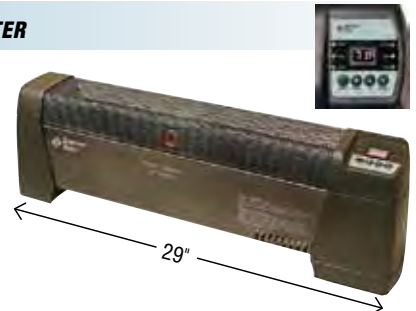

DIGITAL BASEBOARD HEATER

- Convection Heater
- Digital
- 750/1500 Watts
- Adjustable Digital Thermostat
- Digital Display
- Timer Function
- Silent Operation
- Safety Tip-Over Switch
- Box: 35.5" x 6" x 11"