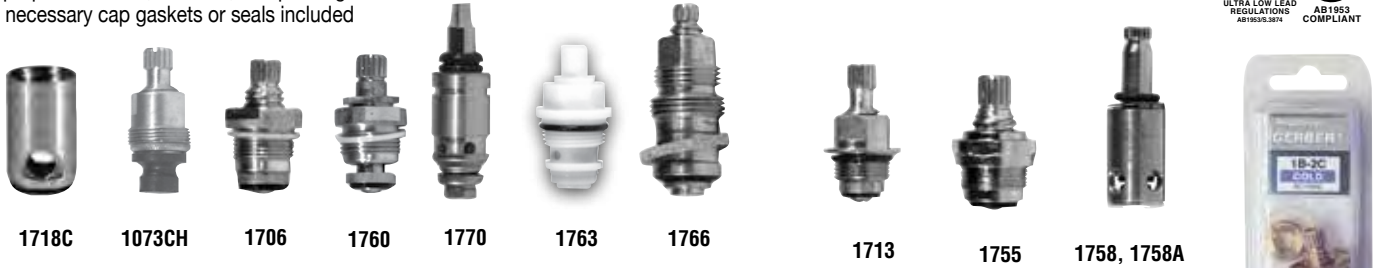

LAVATORY & KITCHEN STEMS- CARDED

- All clam packed stems come with seats.
- Appropriate screws, washers, and packings included
- All necessary cap gaskets or seals included

ITEM #	DESCRIPTION	REF#	PACK
# C1713CH	AMERICAN STANDARD* – HOT/COLD	2C-6HC	pk. 4
# C1784C	AMERICAN STANDARD* – COLD w/ locknut	2K-1C	pk. 4
# C1784H	AMERICAN STANDARD* – HOT w/ locknut	2K-1H	pk. 4
# C1066CH	BPC/BRISTOL, UTOPIA* – HOT/COLD	357-1HC	pk. 4
# C1760C	CENTRAL* – COLD	1C-6C	pk. 4
# C1760H	CENTRAL* –HOT	1C-6H	pk. 4
# C1770C	CHICAGO* – COLD	6S-2C	pk. 4
# C1770H	CHICAGO* – HOT	6S-2H	pk. 4
# C1766C	CRANE* – COLD	5A-1C	pk. 4
# C1766H	CRANE* – HOT	5A-1H	pk. 4
# C1740CH	DELTA* DELEX CART – HOT/COLD	3S-8HC	pk. 4
# C1756C	GERBER* – COLD	1B-2C	pk. 4
# C1756H	GERBER* –HOT	1B-2H	pk. 4
# C1742C	GLACIER BAY* & AQUA PLUMB - COLD	3S11C	pk. 4
# C1742H	GLACIER BAY* & AQUA PLUMB - HOT	3S11H	pk. 4
# C1703C	INDIANA* – COLD	1E-1C	pk. 4
# C1703H	INDIANA* – HOT	1E-1H	pk. 4
# C1755C	KOHLER* – COLD	1C-3C	pk. 4
# C1755H	KOHLER* – HOT	1C-3H	pk. 4
# C1758C	KOHLER* – COLD	6N-1C	pk. 4
# C1758H	KOHLER* – HOT	6N-1N	pk. 4
# C1767CH	MOEN*, REP #1224 - HOT/COLD	6S-1HC	pk. 4
# C1798CH	PHOENIX* – HOT/COLD	2J-8HC	pk. 4
# C1753C	P/P* TYPE 635-24–COLD	1H-1C	pk. 4
# C1753H	P/P* TYPE 635-24–HOT	1H-1H	pk. 4
# C1751CH	P/P* TYPE 910-392 – HOT/COLD	2H-1HC	pk. 4
# C1779CH	P/P* TYPE 910-681 – HOT/COLD	3H-8HC	pk. 4
# C1749C	SAYCO* – COLD	1B-1C	pk. 4
# C1749H	SAYCO* – HOT	1B-1H	pk. 4
# C1787C	STERLING* – COLD	2L-4C	pk. 4
# C1787H	STERLING* – HOT	2L-4H	pk. 4
# C1727C	STREAMWAY* – COLD	2J-3C	pk. 4
# C1727H	STREAMWAY* – HOT	2J-3H	pk. 4
# C1791C	STREAMWAY* – COLD	2J-6C	pk. 4
# C1791H	STREAMWAY* – HOT	2J-6H	pk. 4
# C1795CH	STREAMWAY* – HOT/COLD	3J-1HC	pk. 4
# C1709C	UNION* – COLD	1E-2C	pk. 4
# C1709H	UNION* – HOT	1E-2H	pk. 4
# C1761CH	VALLEY* 2 HANDLE CART – HOT/COLD	3Z-2HC	pk. 4