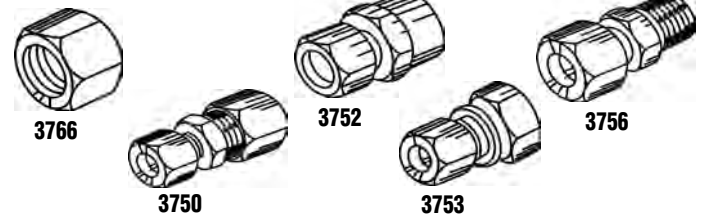

STOP VALVES - CHROME PLATED BRASS (continued)

1/4 TURN BALL TYPE ANGLE VALVE

# C3713	3/8" FPT x 3/8" OD	Carded	pk. 5/100
# C3712	5/8" Sweat x 3/8" OD	Carded	pk. 5/100
# C3715	1/2" FPT x 3/8" OD	Carded	pk. 5/100
# C3716	5/8" Comp. x 3/8" OD	Carded	pk. 5/100

1/4 TURN BALL TYPE STRAIGHT VALVE

# C3714	3/8" FPT x 3/8" OD	Carded	pk. 5/100
# C3717	5/8" Sweat x 3/8" OD	Carded	pk. 5/100
# C3718	1/2" FPT x 3/8" OD	Carded	pk. 5/100
# C3719	5/8" Comp. x 3/8" OD	Carded	pk. 5/100

1/4 TURN REPAIR VALVE

- Attach to Outlet of Broken Valve to Give You Another Valve

3/8" F Comp Swivel x 3/8 OD Comp	
# C3701	Carded pk. 5/100

PEX STOP VALVES

- 1/4 Turn

# 3702A	Angle	Bulk	pk. 1/10/100
# 3703A	Straight	Bulk	pk. 1/10/100

EASY CONNECT TEE, BRASS

- Attaches to Outlet of Stop Valve to Give You Two Outlets

3/8" F. Comp x 3/8" M. Comp x 3/8" M. Comp	
# 3516P	Bulk pk. 5/25
# C3516	Carded pk. 5/100
3/8" F. Comp x 3/8" M. Comp x 1/4 M. Comp	
# 3515P	Bulk pk. 5/25
# C3515	Carded pk. 5/100

COMPRESSION FITTINGS

CHROME PLATED

# 3766	3/8" Comp. Nut *	Bulk	pk. 10
# 3750	3/8" x 5/8" Comp. Union	Bulk	pk. 5
# 3752	3/8" x 1/2" Sweat	Bulk	pk. 5
# 3753	3/8" x 3/8" FPT	Bulk	pk. 5
# 3754	3/8" x 1/2" FPT	Bulk	pk. 5
# 3756	3/8" x 3/8" MPT	Bulk	pk. 5
# 3757	3/8" x 1/2" MPT	Bulk	pk. 5

*Fits Most Common Stop Valves

ESCUTCHEONS

FLOOR & CEILING PLATES

- Chrome Plated
- Stamped Steel

# 5031011	3/8" IPS	Boxed	pk. 12
# 5031021	1/2" IPS	Boxed	pk. 12
# 5031031	3/4" IPS	Boxed	pk. 12
# 5031041	1" IPS	Boxed	pk. 12
# 5031051	1-1/4" IPS	Boxed	pk. 12
# 5031061	1-1/2" IPS	Boxed	pk. 12
# 5031071	2" IPS	Boxed	pk. 12
# 5032011	1/2" Copper	Boxed	pk. 12
# 5032021	3/4" Copper	Boxed	pk. 12
# 0779	1" Copper	Boxed	pk. 12
# 0780	1-1/4" Copper	Boxed	pk. 12
# 0781	1-1/2" Copper	Boxed	pk. 12

SPLIT-IT EASY-ON PLASTIC FLANGE

- Chrome Plated Plastic Sure Grip Style.
- Non-Breakable and 100% Rust-Proof.
- Splits and Snaps Over Pipe for Easy Installation.

# 0750	3/8" IPS	Boxed	pk. 12/48/144
# 0751	1/2" IPS	Boxed	pk. 12/48/144
# 0752	3/4" IPS	Boxed	pk. 12/48/144
# 0753	1" IPS	Boxed	pk. 12/48/144
# 0754	1-1/4" IPS	Boxed	pk. 12/36/108
# 0755	1-1/2" IPS	Boxed	pk. 12/36/108
# 0756	2" IPS	Boxed	pk. 12/24/72
# 0760	5/8" Copper (1/2" Nom.)	Boxed	pk. 12/48/144
# 0761	7/8" Copper (3/4" Nom.)	Boxed	pk. 12/48/144
# 0762	1-1/8" Copper (1" Nom.)	Boxed	pk. 12/48/144
# 0763	1-1/4" Copper	Boxed	pk. 12/36/108
# 0764	1-1/2" Copper	Boxed	pk. 12/36/108
# 0765	2" Copper	Boxed	pk. 12/24/72