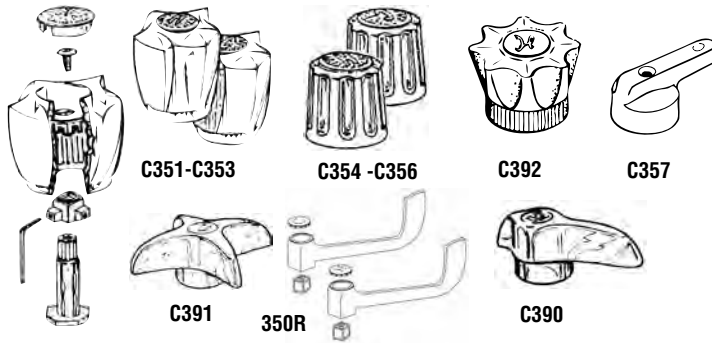

UNIVERSAL HANDLES

ASSORTED STYLES

ITEM#	STYLE	FITS	Put-Up	PACK
# C351	Acrylic	SMALL - Hot / Cold	Pr/Card	pk. 3
# C352	Acrylic	LARGE - Hot / Cold	Pr/Card	pk. 3
# C353	Acrylic	DIV.	Ea/Card	pk. 3
# C351A	Acrylic	SMALL - Hot/Cold/Div	EA/Card	pk. 3/72
# C352A	Acrylic	LARGE - Hot/Cold/Div	EA/Card	pk. 3/72
# C354	Chrome	SMALL - Hot / Cold	Pr/Card	pk. 3
# C355	Chrome	LARGE - Hot / Cold	Pr/Card	pk. 3
# C356	Chrome	DIV.	Ea/Card	pk. 3
# C390	Chrome	LEVER - Hot / Cold	Pr/Card	pk. 3
# C391	Chrome	CROSS - Hot / Cold	Pr/Card	pk. 3
# C392	Acrylic	H/C w/REMOVE SKIRT	Pr/Card	pk. 3
# 350R	Chrome	BLADE-STYLE	Pr/Bagged	pk. 3
# C357	Chrome	CANOPY LEVER - H/C	Pr/Card	pk. 3