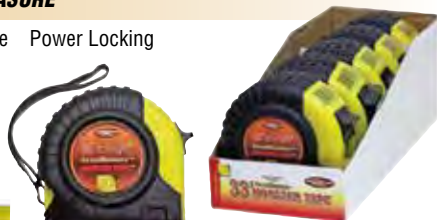

90133 33FT. x 1" wide pk. 6/36

**1-1/4" WIDE TAPE MEASURE**

• Extra Heavy Duty Rubber Case Power Locking

**33 FT.**