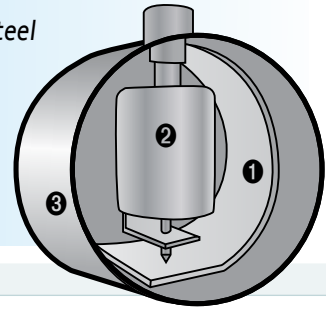

AQUAPLUMB® AIR VALVES

Look to AquaPlumb for the best value in steam, air and hot water valves for radiant heating. We offer guaranteed quality that compares to the national brands at a significantly better price point.

Product Features and Uses: AquaPlumb valves are designed to get the unwanted air out of heating systems quickly. New valves will increase the efficiency of the heating system, saving money on fuel and long term maintenance.

- ❶ Actuator – Non-Corrosive Bi-Metal
- ❷ Float – Brass
- ❸ Body – Stainless Steel

HBC #	HOFMAN® NUMBER	GORTON® NUMBER	MAID-O-MIST® NUMBER	USE
# H40	40			One-Pipe Steam Systems – at the Radiator
# H41	41			Small Steam Systems
# H43	43			Small Steam Systems
# 6718S			67	Baseboard Radiators
# 418A		4	4	On Radiators in Room with Thermostat or on Radiators That Effect the Thermostat
# 518A		5	5	On Radiators Near the Boiler & in Warm Rooms
# 618A		6	6	On Radiators Further From the Boiler & in Cold Rooms (ie. 2nd Floor)
# C18A		C	C	On Radiators Furthest From the Boiler (ie. 3rd Floor)
# D18A		D	D	On Radiators Needing a Lot of Venting (ie. Long Branches or Extra Large Radiators)
# C18S		C	C	On Radiators Furthest From the Boiler (ie. 3rd Floor)
# D18S		D	D	On Radiators Needing a Lot of Venting (ie. Long Branches or Extra Large Radiators)
# C14S		C	C	On Radiators Furthest From the Boiler (ie. 3rd Floor)
# D14S		D	D	On Radiators Needing a Lot of Venting (ie. Long Branches or Extra Large Radiators)
# 13412S		1	1	Used at End of Short Main or Main Running to Warm Side of Building

HVAC VALVES

COMFORT ZONE® RADIATOR VALVES

ITEM#	HBC NUMBER	DESCRIPTION	PACK
# H40	605665	1/8" Angle Steam Vent	1/12
# H41	605667	1/8" Straight Steam Vent	1/12
# H43	605666	1/4" Straight Steam Vent	1/12
# 6718S	605855	1/8" Straight Air Valve	1/12
# 418A	605840	#4 1/8" Angle Air Valve	1/12
# 518A	605839	#5 1/8" Angle Air Valve	1/12
# 618A	605842	#6 1/8" Angle Air Valve	1/12
# C18A	605843	#C 1/8" Angle Air Valve	1/12
# D18A	605844	#D 1/8" Angle Air Valve	1/12
# C18S	605848	#C 1/8" Straight Air Valve	1/12
# D18S	605849	#D 1/8" Straight Air Valve	1/12
# C14S	605853	#C 1/4" Straight Air Valve	1/12
# D14S	605854	#D 1/4" Straight Air Valve	1/12
# 13412S	605857	3/4" x 1/2" Main Steam Vent	1/12

All items packed in individual boxes