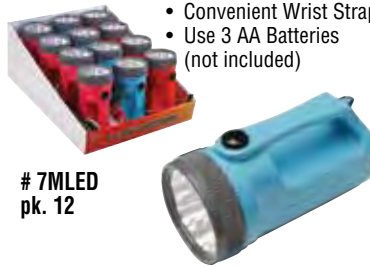

MINI LED HANDY FLASHLIGHT

- Assorted Colors
- Compact
- Convenient Wrist Strap
- Use 3 AA Batteries (not included)