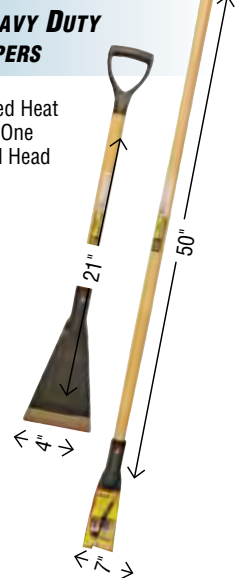

SUPER HEAVY DUTY ICE SCRAPERS

- Drop Forged Heat Tempered One Piece Steel Head

4009
pk. 1

4000
pk. 1

CHILD POLY SHOVEL

- Great for Kids!
- 12" x 10" Poly Blade
- Smaller Size for Kids
- All Plastic Construction
- Display Box

1185
pk. 12

KIDS!