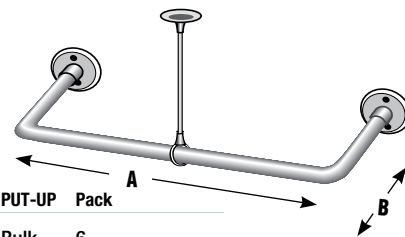

U BARS - 1 PIECE

- Complete with 24" Ceiling Support and Flanges

ITEM	SIZE	A	B	PUT-UP	Pack
# 0760070	4-1/2ft.	54"	27"	Bulk	6
# 0760080	5ft.	60"	27"	Bulk	6