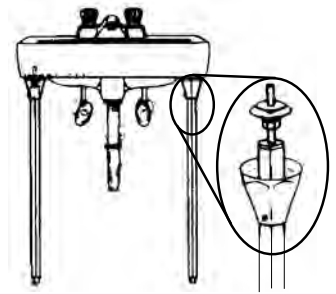

LAV LEGS (BASIN LEG)

- Top of Leg Attaches to Bottom of Sink.
- All Mounting Hardware Included
- Decorative Hex Bell Flange
- Adjustable Legs — 28-1/4" to 29-1/2"

0964 1 Pr/Box pk. 1/12

COMMERCIAL PAPER ROLLERS

- Recessed Mount
- 5-1/4" x 5-1/4" x 2"
- Spring Loaded White Plastic Roller
- Furnished with Screws and Mounting Bracket