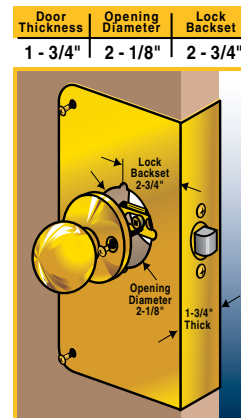

SINGLE DOOR PROTECTOR — CLAMHELL

- One Piece Construction
- Standard Installation 2-1/8" Hole Diameter