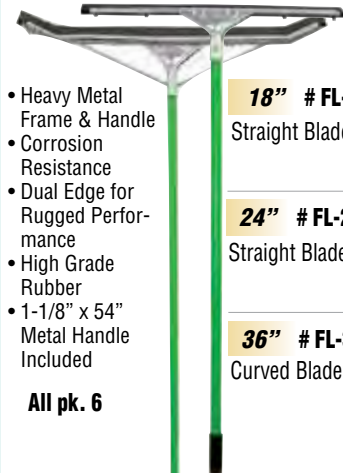

STANDARD FLOOR SQUEEGEES

- Heavy Metal Frame & Handle
- Corrosion Resistance
- Dual Edge for Rugged Performance
- High Grade Rubber
- 1-1/8" x 54" Metal Handle Included

All pk. 6

18" # FL-18
Straight Blade

24" # FL-24
Straight Blade

36" # FL-36
Curved Blade

SELF-ADHESIVE VINYL TILES

- Self Adhesive • UV Resistant Coating • Heavy 1.2mm. • 108 ctns. per Pallet
- Due to Printing — Colors are Approximate

45 sq. ft. Per Carton