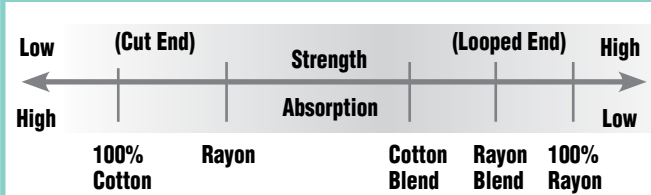

MOP CHART

FIBERS:

Cotton Mops—Basic Cleaning Needs!

The cut-end is the standard, most popular and MOST economical (in the beginning) mop style. Great for absorbing liquids. Used for spills, and basic floor cleaning at the lowest cost. They are a disposable item since they cannot be laundered and are not recommended for use with laying finish as they absorb too much liquid. Cotton mops need a break in period due to the natural oils in the fiber.

Rayon Mops—Great for Finish!

Rayon mops lint much less than cotton mops and have a slower absorption rate making this a cost effective mop to lay finish. Rayon mops need no break in period and can be used for basic cleaning needs.

Blended Mops—Commercial Use!

Blended mops offer the best combination of water retention/strength and performance. These are the choice of healthcare/commercial users.

STYLES:

Cut-End Mops—Lowest Cost!

Low initial cost, but not long lasting. Poor coverage area and tends to lint leaving yarn on floors. Tangles frequently due to the loose fibers.

Looped Mops—Improved Performance!

Looped-end mops perform better and last longer. They have a better coverage area than cut end mops and lint much less.

Pick the Right Mop

JANITORIAL GRADE, INDUSTRIAL QUALITY MESH BAND MOPS

Wide Nylon Scrubbing Band

SADDLE LOOPS MOPS

100% COTTON • Low lint