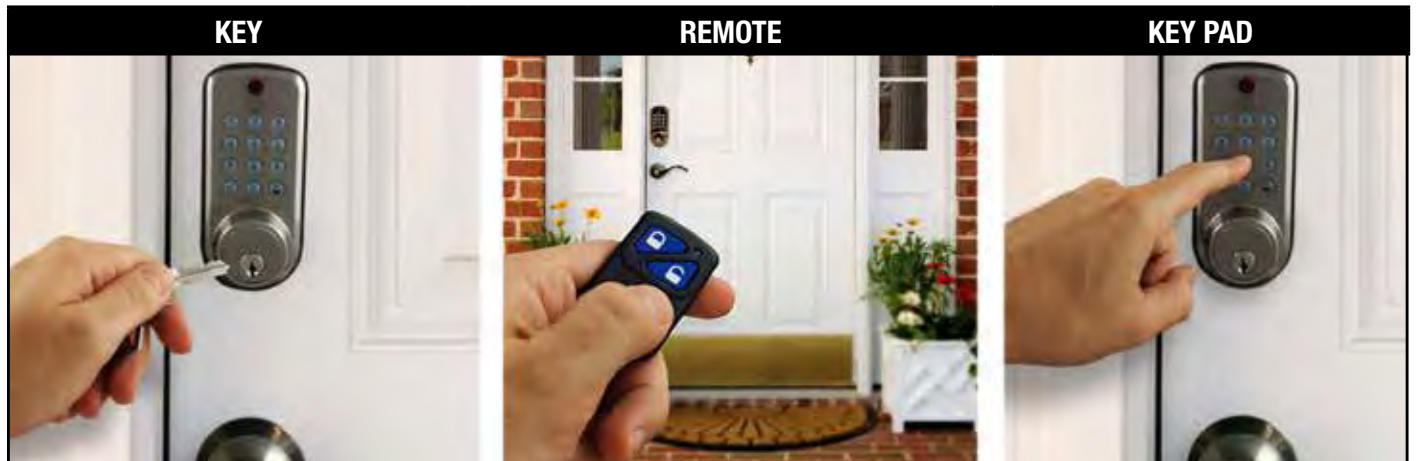

3 ACCESS OPTIONS

	Latch	Polished Brass	Antique Brass	Satin Nickel	
Single Cylinder	2-Way Adjustable	43329	43328	43330	
All Packed 1/10					
Remote Control		43335			
Packed 3/24