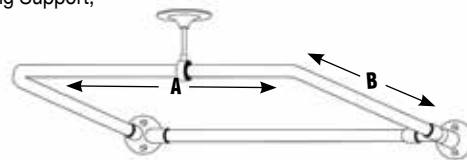

D BARS - 1 PIECE

- Complete with 24" Ceiling Support, Flanges and Back-Bar

ITEM	SIZE	A	B	PUT-UP	Pack
# 0760040	4-1/2ft.	54"	27"	Bulk	6
# 0760050	5ft.	60"	27"	Bulk	6