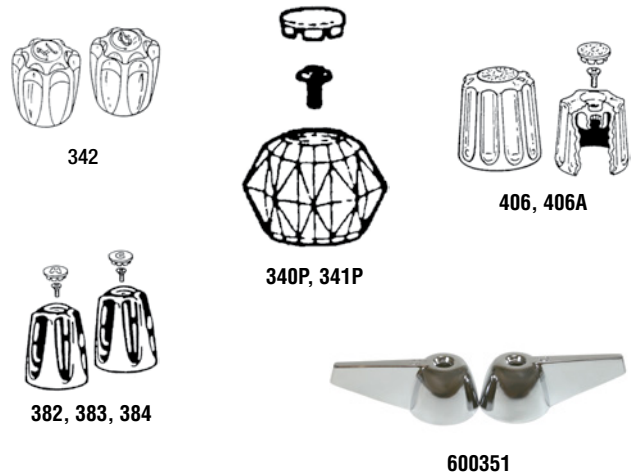

HANDLES

# C342	Acrylic Handle for Washerless	Bliester	pk. 6/72
# C340	Acrylic Handle for 1-Handle Lav	Bliester	pk. 6/72
# C341	Acrylic Handle for 1-Handle Tub/Show	Bliester	pk. 6/72
# C384	CP H & C Handles for Comp. Tub/Show	Bliester	pk. 6/72
# C382	CP Div. Handle for Comp. Tub/Show	Bliester	pk. 6/72
# C406	CP H & C Handles for Heavy Tub/Show	Bliester	pk. 6/72
# C406A	CP Div. Handle for Heavy Tub/Show	Bliester	pk. 6/72
# 600351	Handles for Laundry Faucet	Bulk	1/25