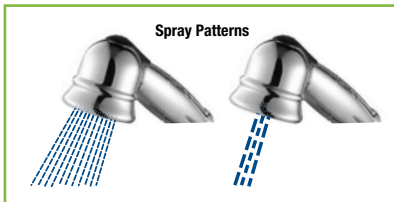

Kitchen Faucets

TEAPOT STYLE PULL-OUT KITCHEN DECK FAUCET

- Use with Base Plate for 8" 3-Hole Installation
- Use without Base Plate for 1-Hole Installation
- Ceramic Cartridge and Metal Body
- Replacement Cartridge #660143
- Copper Supply Tubes with 1/2" MPT Connectors
- Matching Pull-Out Spray Head
- Spray or Stream Functions with Rubber Jets for Easy Cleaning
- 2.0 GPM

# 1558070	Chrome Plated	Display Box	pk. 1/3
# 1558071	Satin Nickel	Display Box	pk. 1/3
# 1558072	Oil-Rubbed Bronze	Display Box	pk. 1/3

PULL-OUT KITCHEN DECK FAUCET

- Use with Base Plate for 8" 3-Hole Installation
- Use without Base Plate for 1-Hole Installation
- Ceramic Cartridge and Metal Body
- Replacement Cartridge #660143
- Copper Supply Tubes with 1/2" MPT Connectors
- Designer Loop-Lever Handles
- Matching Pull-Out Spray Head
- Spray or Stream Functions with Rubber Jets for Easy Cleaning
- 2.0 GPM