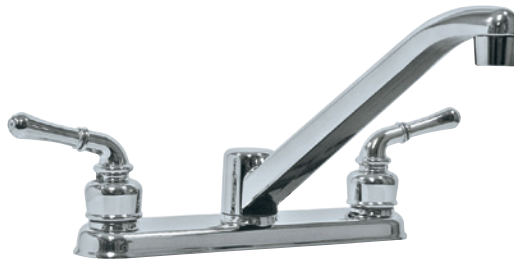

TWO HANDLE FANCY PLASTIC KITCHEN FAUCET

- Fits 8" Center
- Teapot Handles
- POM Cartridge and Waterways
- Plastic Cover and Handles
- 2.0 GPM

# 1558091	Faucet w/Spray	Chrome Plated	Clamshell	pk. 1/6
# 1558090	Faucet w/o Spray	Chrome Plated	Clamshell	pk. 1/6