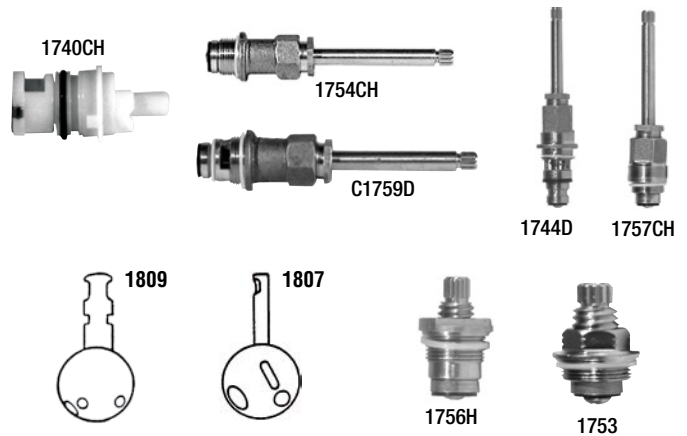

Components for Premium Faucets

HANDLES

# 660001	Chrome Plated	2-Handle for Lav & Kitchen, Pr.	Bulk	pk. 1/25
# 660011	Satin Nickel	2-Handle for Lav & Kitchen, Pr.	Bulk	pk. 1/25
# 660041	Chrome Plated	Single Handle for Lav	Bulk	pk. 1/25
# 660042	Satin Nickel	Single Handle for Lav	Bulk	pk. 1/25
# 660071	Chrome Plated	Single Handle for Kitchen	Bulk	pk. 1/25
# 660081	Satin Nickel	Single Handle for Kitchen	Bulk	pk. 1/25
# 660002		Cap for Spray Outlet	Bulk	pk. 1/25

Components for Classic and Non-Metallic Faucets

STEMS/CARTRIDGES/SEATS

• Stems Come Together with Seats

# C1740CH	Stem & Seats for Washerless	Clamshell	pk. 4/48
# C1807A	S.S. Ball for Single Handle Kitchen	Bliester	pk. 6/144
# C1809A	S.S. Ball for Single Handle Bathroom	Bliester	pk. 6/144
# C1754CH	Stem for Compression Tub/Shower	Bliester	pk. 4/48
# C1759D	Diverter Stem for Comp. Tub/Shower	Bliester	pk. 4/48
# C1756C	Cold Stem for Heavy Kitchen & Lav	Bliester	pk. 4/48
# C1756H	Hot Stem for Heavy Kitchen & Lav	Bliester	pk. 4/48
# C1757CH	Stem for Heavy Tub/Shower	Bliester	pk. 4/48
# C1744D	Diverter Stem for Heavy Tub/Shower	Bliester	pk. 4/48
# C1753C	Cold Stem for Wall Mount	Bliester	pk. 4/48
# C1753H	Hot Stem for Wall Mount	Bliester	pk. 4/48

HANDLES

# C342	Acrylic Handle for Washerless	Bliester	pk. 6/72
# C340	Acrylic Handle for 1-Handle Lav	Bliester	pk. 6/72
# C341	Acrylic Handle for 1-Handle Tub/Show	Bliester	pk. 6/72
# C384	CP H & C Handles for Comp. Tub/Show	Bliester	pk. 6/72
# C382	CP Div. Handle for Comp. Tub/Show	Bliester	pk. 6/72
# C406	CP H & C Handles for Heavy Tub/Show	Bliester	pk. 6/72
# C406A	CP Div. Handle for Heavy Tub/Show	Bliester	pk. 6/72
# 600351	Handles for Laundry Faucet	Bulk	1/25