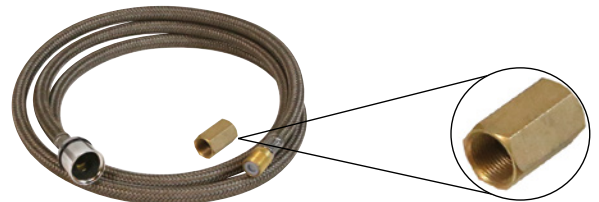

660144 Bulk pk. 1/25/100

STEMS/CARTRIDGES/SEATS

- Also Fits Some Glacier Bay®, Premier®, and ProPlus® Faucets

# C1742C	Stem and Seats for Two Handle	Cold	Carded	pk. 4/48
# C1742H	Stem and Seats for Two Handle	Hot	Carded	pk. 4/48