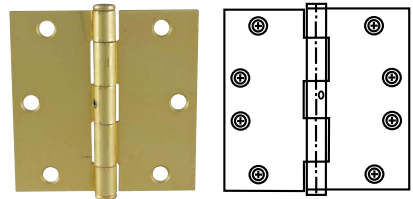

SQUARE CORNER — PLAIN BEARING
Non-Removable Pin - Set Screw

- Furnished with screws

*Template
hole pattern*

STEEL
HINGES

CODE	SIZE	GAUGE	PIN TYPE	FINISH	SCREWS				PACK	INNER	MASTER
					QTY	SIZE	LENGTH	TYPE			
BOX											
35212	3-1/2" x 3-1/2"	2.2mm	NRP SS	Satin Brass/US4	12	#9	.75	WS T17	2/Box	1	50
35151	4-1/2" x 4-1/2"	3.4mm	NRP SS	Satin Chrome/US26D	24	#12	1.25	WS	3/Box	6	12
					24	#12-24	.5	MS			
35152	4-1/2" x 4-1/2"	3.4mm	NRP SS	Grey Primed/USP	24	#12	1.25	WS	3/Box	6	12
					24	#12-24	.5	MS