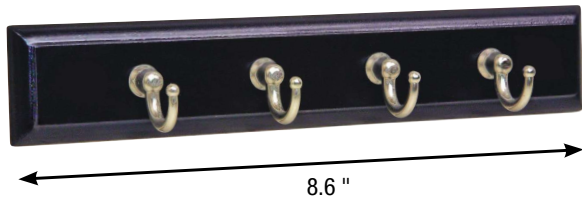

KEY AND GADGET HOLDER

CODE	FINISH	SIZE	PACKAGE	PACK
DR504	White / Black	8.6"	Box	4/40

8.6 Inches Long
White and Black Finish
Box Contains: 2 White and 2 Black per inner