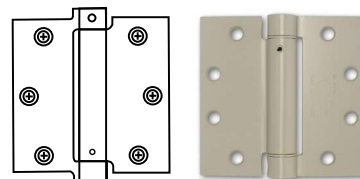

CODE	SIZE	GAUGE	PIN TYPE	FINISH	SCREWS				PACK	INNER	MASTER
					QTY	SIZE	LENGTH	TYPE			
35341R1	3-1/2" x 3-1/2"	2.5mm	NRP	Satin Brass/US4	12	#10	1	WS T17	2/Box	6	24
					12	#10-24	.5	MS UH			
35336R1	3-1/2" x 3-1/2"	2.5mm	NRP	Satin Chrome/US26D	12	#10	1	WS T17	2/Box	6	24
					12	#10-24	.5	MS UH			
35343R1	4" x 4"	3.3mm	NRP	Polished Brass/US3	16	#12	1	WS T17	2/Box	1	24
					16	#12-24	.5	MS UH			
35342R1	4" x 4"	3.3mm	NRP	Satin Brass/US4	16	#12	1	WS T17	2/Box	6	24
					16	#12-24	.5	MS UH			
35337R1	4" x 4"	3.3mm	NRP	Satin Chrome/US26D	16	#12	1	WS T17	2/Box	6	24
					16	#12-24	.5	MS UH			
35345R1	4-1/2" x 4-1/2"	3.4mm	NRP	Polished Brass/US3	16	#12	1.25	WS T17	2/Box	6	12
					16	#12-24	.5	MS UH			
35344R1	4-1/2" x 4-1/2"	3.4mm	NRP	Satin Brass/US4	16	#12	1.25	WS T17	2/Box	6	12
					16	#12-24	.5	MS UH			
35338R1	4-1/2" x 4-1/2"	3.4mm	NRP	Satin Chrome/US26D	16	#12	1.25	WS T17	2/Box	6	12
					16	#12-24	.5	MS UH			
35340R1	4-1/2" x 4-1/2"	3.4mm	NRP	Grey Primed/USP	16	#12	1.25	WS T17	2/Box	6	12
					16	#12-24	.5	MS UH			
35339	4-1/2" x 4-1/2"	3.4mm	NRP	Dull Chrome/US26D	24	#12	1.25	WS T17	3/Box	4	8
					24	#12-24	.5	MS UH			
35335	4-1/2" x 4-1/2"	3.4mm	NRP	Polished Chrome/US26	24	#12	1.25	WS T17	3/Box	4	5
					24	#12-24	.5	MS UH			

*The following registered trade name or trade mark is not owned, associated with or connected in any way with HBC Home & Hardware Products and is used herein for illustrative purposes only