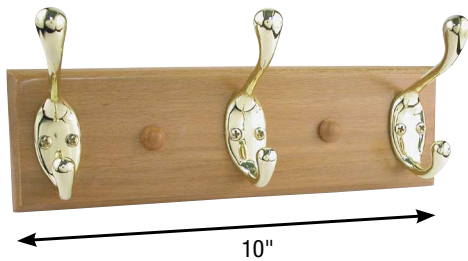

MULTI-HOOK WALL MOUNTS

CODE	HOOK FINISH	WOOD FINISH	PACKAGE	PACK
37072	Brass/US3	Oak	Card	3/30
37073	Chrome/US26	Natural Maple	Card	3/30
37071	Satin Nickel/US15	White Board	Card	3/30

Heavy duty zinc hooks
10" Overall length wood board
3-3/4" Projection
4-1/2" Overall hook length
Furnished w/screws