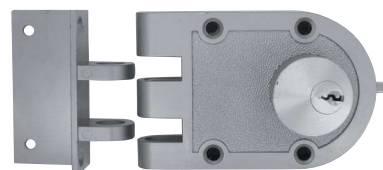

MASSIVE SURFACE BOLT RIM

Single Cylinder Operates Inside by Thumb-Turn & Outside by Key
Bolt is 1-1/16" High x 5/8" Thick & Extends a Full 1" from the Lock Case

CODE	TYPE	FINISH	PACKAGE	PACK
606	Single Cylinder	Brass	Clamshell	6/24

RESIDENTIAL LOCKSETS

JIMMY-PROOF TUBULAR CYLINDER DEADLOCK – 4 KEYS

Solid Steel 1/2" dia.
Locking Vertical Bolts
Pick Resistant
Max Security

CODE	TYPE	FINISH	PACKAGE	PACK
707B	Single Cylinder	Brass	Clamshell	6/24

JIMMY-PROOF DEADLOCKS

Jimmy-proof lock with shutterguard; Fits doors 1-1/4" to 2-1/4" thick;
Double cylinder features cylinders both inside and outside for extra protection on glass pane door; Surface installation requires one 1-1/4" diameter hole; Furnished w/ angle strike bracket

Double

CODE	TYPE	FINISH	PACKAGE	PACK
44860	Single Cylinder	Brass	Clamshell	5/20
44861	Single Cylinder	Silver	Clamshell	5/20
44850	Double Cylinder	Brass	Clamshell	5/20

RIM CYLINDER NIGHT LATCH

For doors 1-3/8" to 2-1/2" thick; Requires 1-1/4" diameter hole;
Surface installation, no mortising required; Hold back bolt-stop button on 43300; Key outside, turn knob inside; Features exclusive deadlock;
Furnished w/ angle strike bracket

CODE	TYPE	KEYWAY	FINISH	PACKAGE	PACK
43300	Nightlatch	Y1	Brass	Clamshell	6/24
43310	Deadlatch	SE1	Brass	Clamshell	6/36