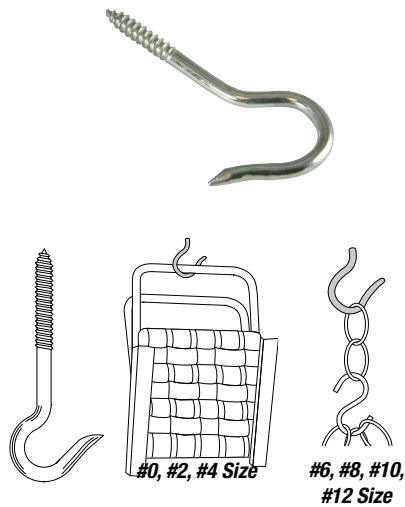

**CARDED WIRE GOODS -
CLOTHESLINE/SWING HOOK**

ZINC PLATED – STEEL

CODE	SIZE	WIRE DIA.	PACKAGE	PACK
61335	3-3/4"	.283	2/Card	10/100

**CARDED WIRE GOODS -
CEILING HOOKS**

ZINC PLATED – STEEL

CODE	SIZE	OVERALL LENGTH	WIRE DIA.	PACKAGE	PACK
61074	#0	4-15/16"	.306	2/Card	10/100
61321	#2	4-7/16"	.262	2/Card	10/100
61440	#3	4-1/8"	.24	2/Card	10/100
61322	#4	3-7/8"	.225	2/Card	10/100
61323	#6	3-3/8"	.192	3/Card	10/100
61324	#8	2-9/16"	.162	4/Card	10/100
61325	#10	2-1/16"	.135	5/Card	10/100
61326	#12	1-11/16"	.105	6/Card	10/100
61073	#14	1-5/16"	.080	8/Card	10/100
61504	#0	4-15/16"	.306	Bulk w/UPC	20/200
61407	#2	4-7/16"	.262	Bulk w/UPC	20/200
61423	#3	4-1/8"	.24	Bulk w/UPC	20/200
61408	#4	3-7/8"	.225	Bulk w/UPC	20/200