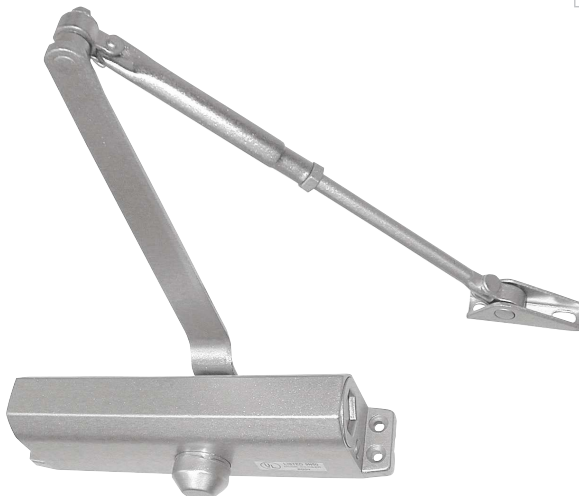

CODE	SIZE	HOLE CENTERS	FINISH	PACKAGE	PACK
16146	#3	8-3/16" x 3/4"	Aluminum	Box	1/10
16147	#4	9-1/16" x 3/4"	Aluminum	Box	1/10
16148	#5	9-1/16" x 3/4"	Aluminum	Box	1/10