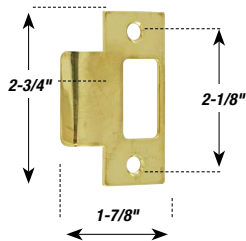

STRIKE PLATES - LATCHBOLT STRIKE PLATES

Cylindrical latchbolt "T" strike plates;
Furnished w/screws

CODE	FINISH	PACKAGE	PACK
58154	Brass/US3	Card	6/120
72016	Brass/US3	Polybag w/UPC	20/200
72018	Stainless Steel/US32	Polybag w/UPC	20/200

Adjustable latchbolt strike plate;
Packageed w/ shims and screws

CODE	SIZE	FINISH	PACKAGE	PACK
58115	4-7/8" x 1-5/16"	Brass/US3	Card	6/120
58111	2-3/4" x 2"	Brass/US3	Card	6/120
58112	2-3/4" x 2-1/2"	Brass/US3	Card	6/120
58118R1	2-3/4" x 1-5/16"	Brass/US3	Card	6/120
58119	2-3/4" x 1-5/16"	Satin Nickel/US15	Card	6/120
58120	2-3/4" x 1-5/16"	Oil Rubbed Bronze	Card	6/120