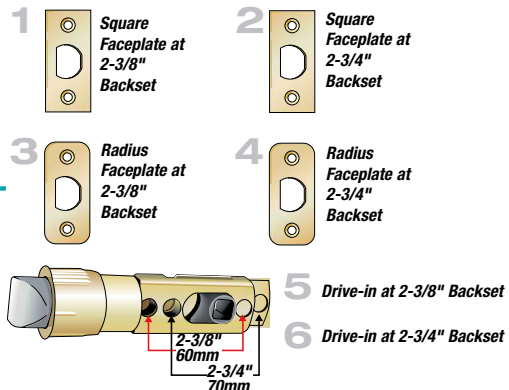

ULTRA SECURITY

The Smart Choice For Security & Style

PLUS

RITTENHOUSE SERIES

Tulip Knob

- Limited lifetime warranty
- Grade 3
- KW1
- Removable 5 Pin tumbler cylinder
- Reversible, non-handed
- Fits doors 1-3/8" to 1-3/4" thick
- Fits standard 2-1/8" installation hole
- High security 1" throws on deadbolts
- Double Combo (2 Entries & 2 Deadbolts KA within pack)
- Bed & Bath mini screw driven emergency opening

RESIDENTIAL LOCKSETS

CLAMSHELL	POLISHED BRASS / US3	SATIN NICKEL / US15	ANTIQUE BRASS / US5	OIL RUBBED BRONZE / US10B	DULL CHROME / US26D	FUNCTION	KEYWAY	LATCH	PACKAGE	PACK
	44030	43915	44041	—	43936	Entry KD	KW1	6-Way Adjustable	Clamshell	6/24
	44035	43916	44042	44502	44076	Entry K3	KW1	6-Way Adjustable	Clamshell	6/24
	44045	43918	44044	44504	43947	Bed/Bath	KW1	6-Way Adjustable	Clamshell	6/24
	300x26	—	—	—	—	Bed/Bath (split finish)	—	6-Way Adjustable	Clamshell	6/24
	44040	43917	44043	44505	43946	Hall/Closet	—	6-Way Adjustable	Clamshell	6/24
	44250	43919	44251	—	44252	Dummy	—	6-Way Adjustable	2/Clamshell	6/24
	44002	—	—	—	—	Combo - Entry & Single Cyl. Deadbolt KD	KW1	6-Way Adjustable	Clamshell	3/12
	44000	44155	44009	44508	44017	Combo - Entry & Single Cyl. Deadbolt K3	KW1	6-Way Adjustable	Clamshell	3/12
	44005	44157	43986	44509	44156	Combo - Entry & Double Cyl. Deadbolt K3	KW1	6-Way Adjustable	Clamshell	3/12

6-way adjustable latch includes drive in latch, square faceplate, radius faceplate and is adjustable to both 2-3/8" and 2-3/4" backsets. Also included are both square and radius strike plates

6-WAY ADJUSTABLE

Fits 2-3/8" and 2-3/4" backset latchbolt, square corner, 1/4" radius and round face strike plate

Includes Drive-in Adjustable Latch with Radius Corner and Square Corner Faceplates.