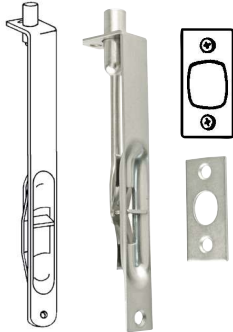

Designed for metal or wooden door;
Spring motion for easy release;
Foot release lever;
Furnished w/ strike and screws

CODE	SIZE	FINISH	PACKAGE	PACK
60874	6"	Zinc	Card	5/50

MORTISE FLUSH LEVERS

Radius Square