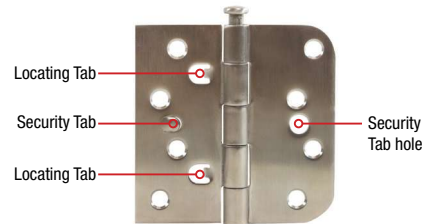

CODE	SIZE	GAUGE	PIN TYPE	FINISH	SCREWS				PACK	CASE
					QTY	SIZE	LENGTH	TYPE		
34984	4" x 4"	2.5mm	RP	Satin Nickel/US15	8	#10	1	WS T17	Bulk	100
34985	4" x 4"	2.5mm	RP	Oil Rubbed Bronze/US10B	8	#10	1	WS T17	Bulk	100
34986	4" x 4"	2.5mm	RP	Bright Satin Brass/US4B	8	#10	1	WS T17	Bulk	100
34987	4" x 4"	2.5mm	RP	Stainless Steel/US32D	8	#10	1	WS T17	Bulk	100
35965	4" x 4"	2.5mm	RP	Pure White/USPPW	8	#10	1	WS T17	Bulk	100
35966	4" x 4"	2.5mm	RP	ORB - Copper Tint /US10BC	8	#10	1	WS T17	Bulk	100