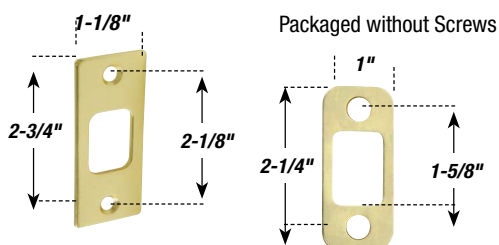

CODE	CORNER	FINISH	PACKAGE	PACK
58167	Radius	Brass/US3	Card	10/600
58168	Radius	Satin Nickel/US15	Card	10/600
58085R1	Radius	Brass/US3	Polybag w/UPC	10/600
58103	Square	Brass/US3	Polybag w/UPC	10/300
58101	Square	Antique Brass/US5	Polybag w/UPC	150/600