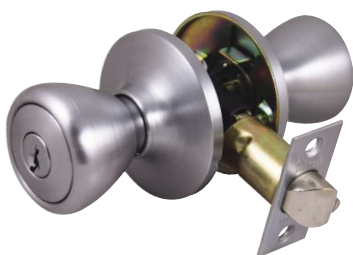

GUARD TULIP ASSORTMENT

Kit Item #: 399927 includes 25 items

- 2-3/8" – 2-3/4" adjustable latch
- Square latch & strike

CODE	DESCRIPTION	PACK
1990	Entry, Polished Brass	4
1990X2	Entry 2 Pack, Polished Brass	3
3007	Privacy, Polished Brass	3
2004	Passage, Polished Brass	3
1990X281HDPB	Entry Combo set 1CY, PB	3
1990X281/2	Entry Double Combo set 1CY, PB	3
1990AB	Entry, Antique Brass	4
3007AB	Privacy, Antique Brass	3
2004AB	Passage, Antique Brass	3
1990X281HDAB	Entry Combo set 1CY, AB	3
1990S	Entry, Stainless Steel	4
3007S	Privacy, Stainless Steel	3
2004S	Passage, Stainless Steel	3
1990X281HDS	Entry Combo set 1CY, Stainless Steel	3
1990ORB	Entry, Oil Rubbed Bronze	4
3007ORB	Privacy, Oil Rubbed Bronze0	3
2004ORB	Passage, Oil Rubbed Bronze	3
1990X281KA-3ORB	Entry Combo set 1CY, ORB	3
281HDPB	Deadbolt 1 Cylinder PB	4
291HDPB	Deadbolt 2 Cylinder PB	3
281HDAB	Deadbolt 1 Cylinder, Antique Brass	4
291HDAB	Deadbolt 2 Cylinder, Antique Brass	3
281HDS	Deadbolt 1 Cylinder, Stainless Steel	4
291HDS	Deadbolt 2 Cylinder, Stainless Steel	3
281HDORB	Deadbolt 1 Cylinder ORB	4
291HDORB	Deadbolt 2 Cylinder ORB	3

Kit Item #: 399927

SECURITY HARDWARE PLANOGRAMS