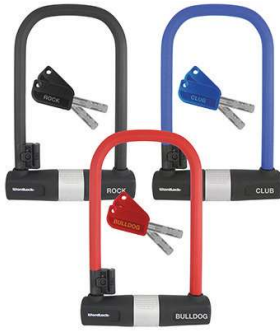

PREMIUM BIKE LOCKS

8 IN Matchkey U-Lock Bike Locks WLX Premium Series

Heavy-duty U-Lock;
8-in long, 4.5-in wide, 14mm shackle;
Double-locking;
Unique Key Shape;
Color of Key matches Color of Padlock;
Word on Key matches Word on Padlock;
Contains 2 keys;
Card Pack