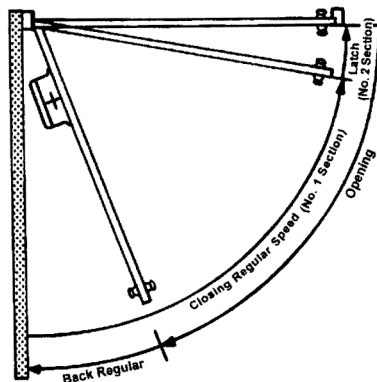

*The following registered trademark is not owned, associated with or connected in any way with Ultra Hardware Products LLC and is used herein for illustrative purposes only.