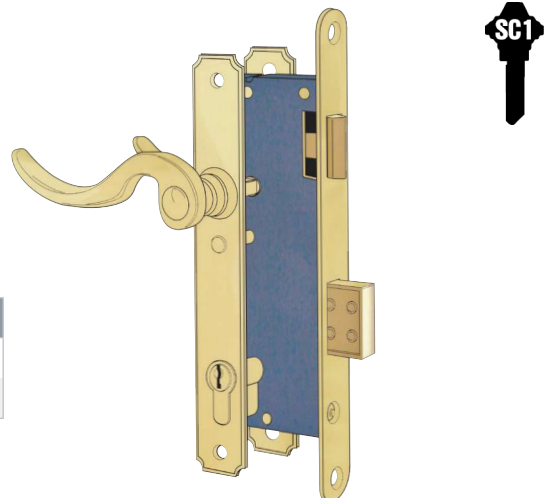

NARROW STILE STORM DOOR LOCKSET

Heavy duty; Forged solid brass; Fits all doors from 1-3/8" to 1-7/8" thick; Narrow stile backset 1-3/4"; Solid brass face plates 1-1/8" W x 8-1/4" H; Solid brass lever 4-1/2" long; Single unit assembly with reversible latch; Key operated outside-turn knob operated inside; Rekeyable 5 pin tumbler cylinder; Double locking with spring latch & deadbolt; 1-1/2" Posts internally threaded

SOLID BRASS

CODE	KEYWAY	TYPE	FINISH	PACKAGE	PACK
44625	SC1	Complete	Brass	Box	1/10
44627	SC1	Body Only	Brass	Box	1/10