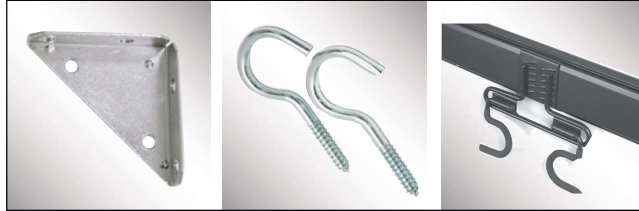

■ Builder's Hardware

The Ultra® Builder's Hardware line is recognized nationally as an industry leader. Spanning over 10 categories with 2,000+ SKU's, Ultra® has a product for your customer's every need. Ultra® parts are used every day by professionals and do-it-yourselfers.