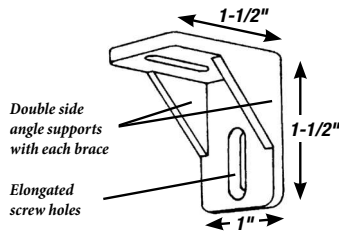

CORNER BRACES

CODE	FINISH	PACKAGE	PACK
16492	White Polyethylene	100/Box	1/10