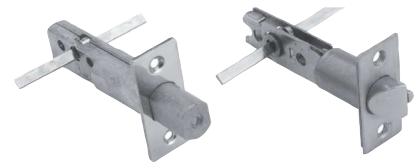

4 Layer laminated steel throwbolt

Surface Deadbolt

ANTIQUE BRASS / US5	PACKAGE	PACK
44750	Box	1/12

Latchbolts for Push Button Lockset

For mechanical push button door locksets (except surface deadbolt); Stainless steel finish only

CODE	BACKSET	FUNCTION	PACKAGE	PACK
06970	2-3/4"	Deadbolt	Bulk	1/100
06967	2-3/4"	Springlatch	Bulk	1/150

Trim Plate Cover

Rugged ABS plastic construction; Covers standard 2-1/8" installation knob lock holes; For mortise deadbolt, spring latch locks and surface deadbolt; Fits all Ultra push button door locks