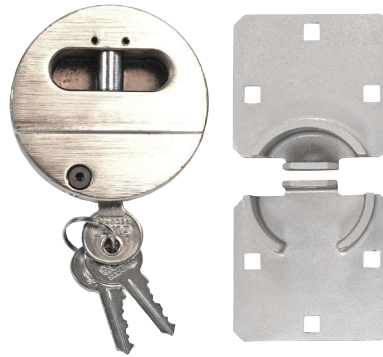

STAINLESS STEEL

Stainless Steel Body;
Springless Positive Lock Latch;
Lock Crushes Closed When
Attacked with Hammer;
Clamshell Pack;
Y1 Keyway (242)

2 KEYS

CODE	SIZE	DESCRIPTION	PACK
242	2-3/4"	Discuss	6/72
55170	2-3/4"	2-Pack	6/48
242T	2-3/4"	Tubular Key	3/72

JIMMY PROOF PADLOCKS

Stainless Steel Clad Stainless
Steel Roller Bolt;
Weather & Rust Resistant;
Clamshell Pack;
Y1 Keyway;
Hardened Shackle

3 KEYS

CODE	SIZE	DESCRIPTION	PACK
55171	2-3/4"	Standard - Shrouded Shackle	3/48
55172	3-1/4"	Standard - Shrouded Shackle	3/48

SHACKLELESS

Large Chrome Plated Solid
Steel Body;
Removable Cylinder;
Compare with American
2000® Series;
Box Packed

3 KEYS

CODE	SIZE	DESCRIPTION	PACK
2010	2-7/8"	Shielded Protected Shackle	6/24
2010 HASP	2-7/8"	HASP	1/16

HARDENED STEEL SECURITY CHAIN

Hardened to Resist
Cutting;
Canvas Cover;
Sleeve Pack;
Square Link

CODE	SIZE	PACK
968	3' x 3/8"	1/6
969	4' x 3/8"	1/6