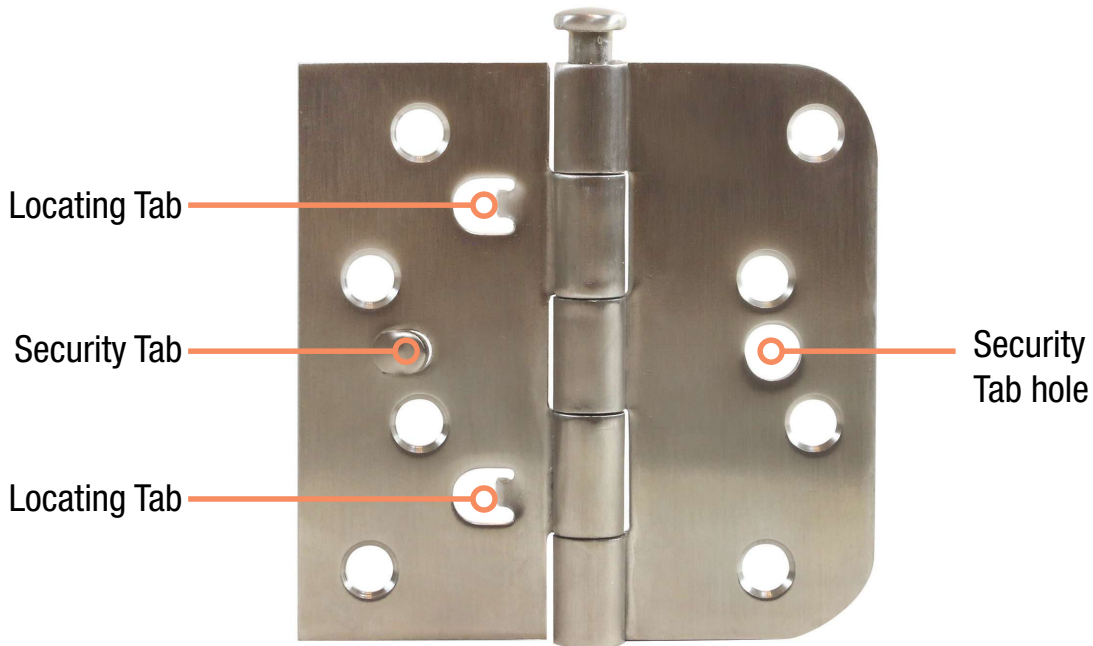

- Square Zinc Finish *or*
- Round Zinc Finish

■ Hinges

From light duty, to security & locating tab, to spring, Ultra® Hardware has the right hinge to meet the needs of retailers, contractors, builders and OEM manufacturers. Available in traditional and contemporary finishes and package appropriately for all classes of trade, you're sure to find just the right hinge to service your market.