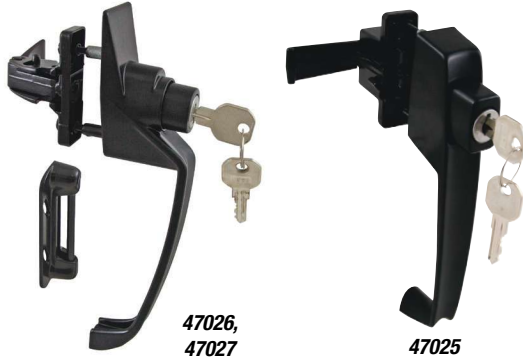

PUSH-BUTTON LOCKSET

CODE	HOLE CENTER	FINISH	PACKAGE	PACK
47026	1-1/2"	Black	Card	5/40
47027	1-3/4"	Black	Card	5/40
47025	1-3/4"	Black	Card	5/40

Fits outswinging doors 7/8" to 1-1/4" thick;
 Heavy duty zinc die cast; Anti-lockout feature;
 Double-coated baked-on electrostatic black enamel;
 Installs in three 1/4" holes; Locking unit furnished w/calibrated metal spindle & spring; Furnished w/ resilient strike