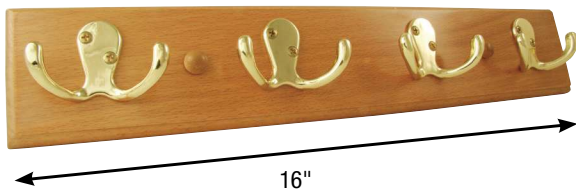

MULTI-HOOK WALL MOUNTS

CODE	HOOK FINISH	WOOD FINISH	PACKAGE	PACK
37072	Brass/US3	Oak	Card	3/30
37073	Chrome/US26	Natural Maple	Card	3/30
37071	Satin Nickel/US15	White Board	Card	3/30

Heavy duty zinc hooks
10" Overall length wood board
3-3/4" Projection
4-1/2" Overall hook length
Furnished w/screws