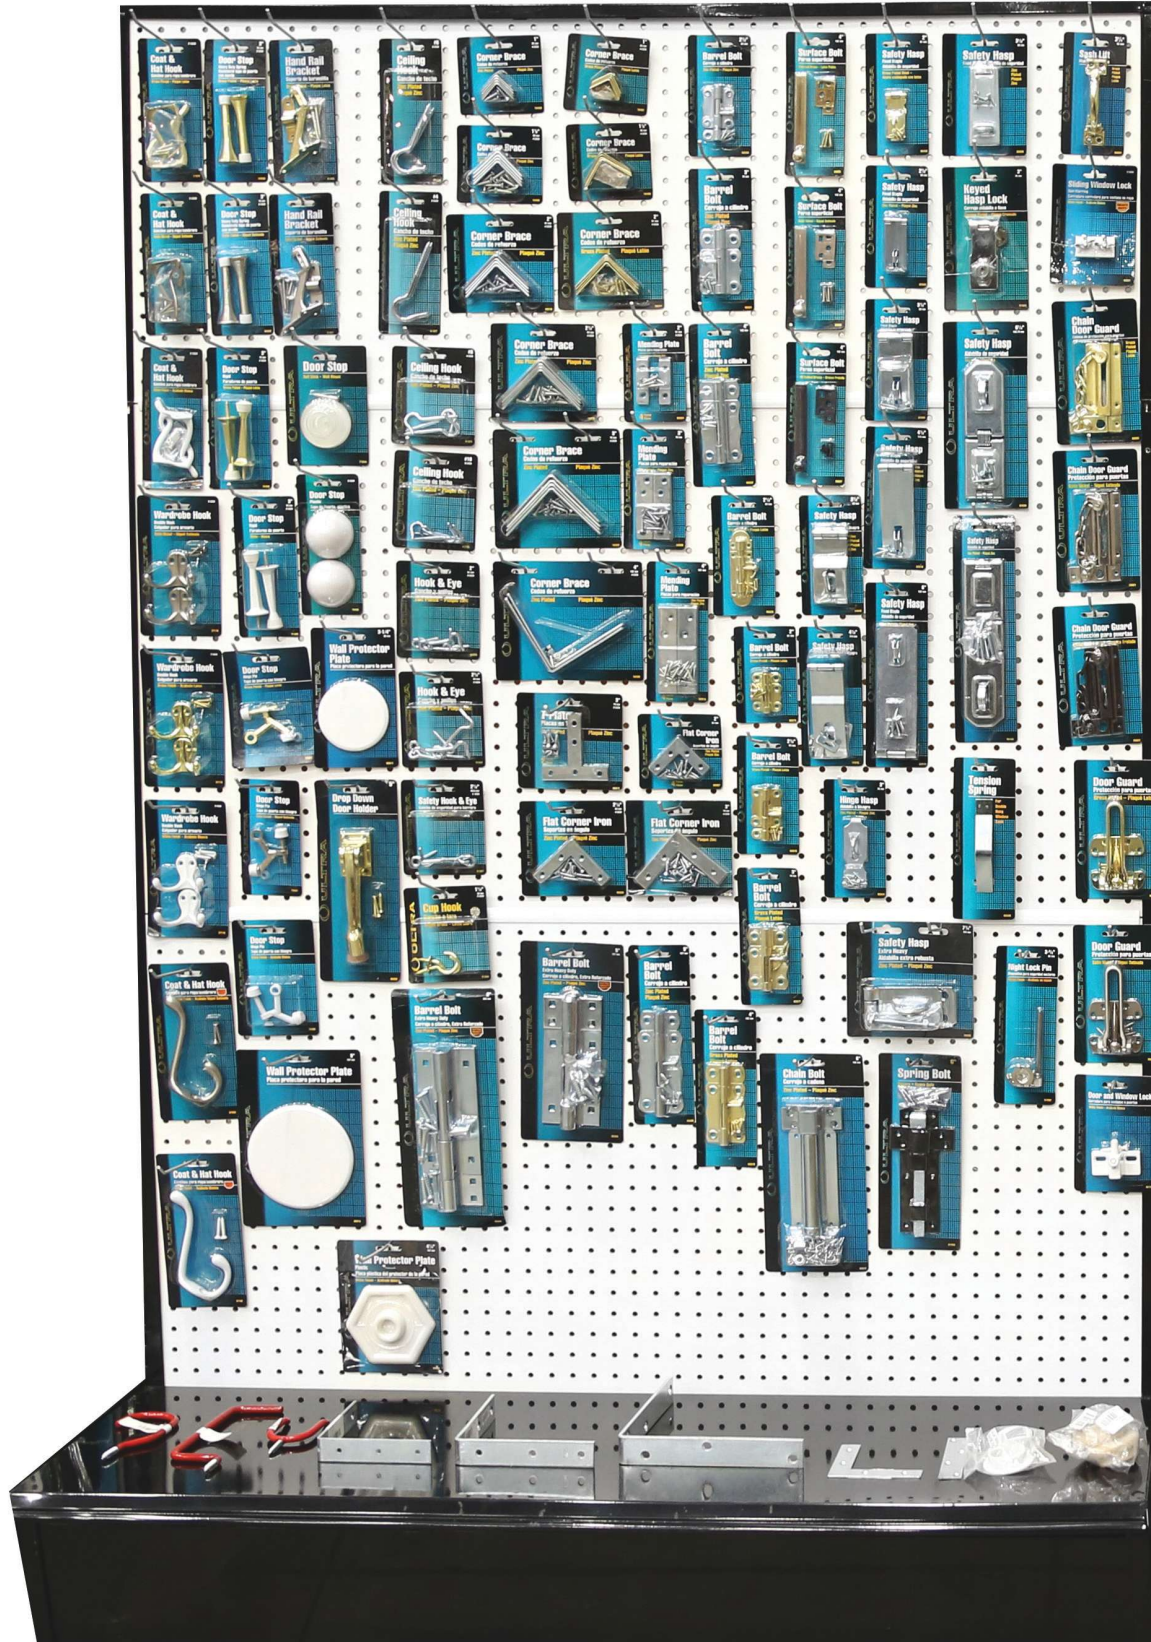

8' BUILDER'S HARDWARE

Kit Item #: 399930

Includes 178 items, 570 pieces

BUILDER'S HARDWARE PLANOGRAMS

- Coat Hooks
- Doorstops
- Screw Hooks & Eyes
- Braces
- Hasps
- Barrel Bolts
- Window Security
- Door Security
- Door Hinges
- Piano Hinges
- Utility Hinges
- Strap Hinges
- Tee Hinges
- Gate Hardware
- Screen & Storm Door Hardware
- Shelf Brackets
- Storage Hooks