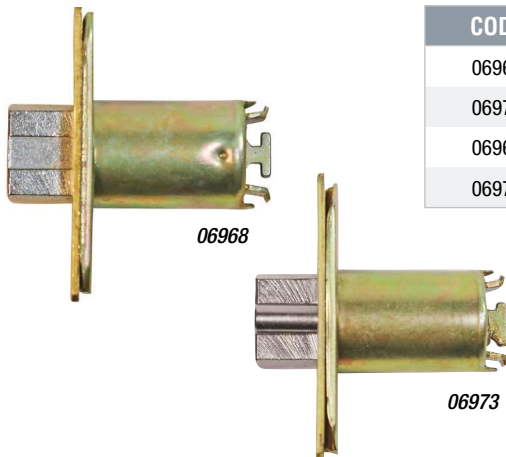

CYLINDRICAL 2-3/8" BACKSET LATCHES

CODE	TYPE	FINISH	PACKAGE	PACK
06968	Springlatch	Brass US3	Bulk	20/200
06973	Deadlatch	Brass US3	Bulk	20/200
06969	Springlatch	Stainless US32	Bulk	20/200
06974	Deadlatch	Stainless US32	Bulk	20/200

*The following registered trade name or trade mark is not owned, associated with or connected in any way with Ultra Hardware Products LLC and is used herein for illustrative purposes only.