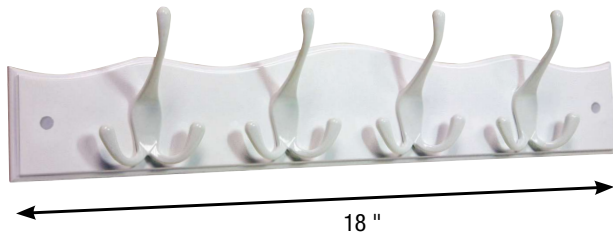

DECORATIVE HOOK & RAIL

CODE	FINISH	SIZE	PACKAGE	PACK
DR604	White / Black	18"	Box	4/40

18 Inches Long
White and Black Finish
Box Contains: 2 White and 2 Black per inner