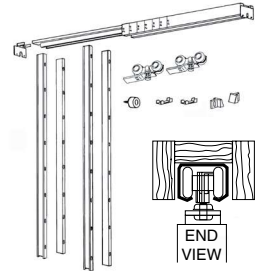

POCKET DOOR FRAME KIT

Standard Duty

For doors up to 3' wide and up to 6'8" high;
For doors 1-3/8" – 1-3/4" thick;
Jump-proof track and rollers;
Galvanized steel box track;
Real wood splint studs, steel encased for rigidity and to prevent fastener penetration into the pocket;
Ball bearing hangers;
Contents: 1 Header Assembly, 2 Pair Split studs, 2 Heavy Duty Ball Bearing Hangers, 2 Door Mounting Plates, 1 Bumper Stop, 1 Pair Door Guides, 1 Adjusting Wrench

CODE	SIZE	PACKAGE	PACK
61215	125lbs.	Display Box	1

GRAVITY PIVOT HINGE SET

Packed in sets: one set per door;
Furnished w/hinges (2) and screws

CODE	FINISH	SET QTY.	PACKAGE	PACK
60857	Brass	One (1) Door	Card	5/50
96623	Brass	Two (2) Doors	Card	10/100

Locks

Overall size: 2-1/2"w by 2-3/4" h;
Non-handed;
Fits all 1-3/8" to 1-3/4" pocket doors

PREMIUM FINISH

CODE	FINISH	TYPE	PACKAGE	PACK
49500	Brass	Passage	Box	6/72
49601	Satin Nickel	Passage	Card	6/72
49602	Oil Rubbed Bronze	Passage	Card	6/72
49505	Brass	Privacy	Box	6/72
49606	Satin Nickel	Privacy	Card	6/72
49607	Oil Rubbed Bronze	Privacy	Card	6/72

LID SUPPORT

Steel construction;
Furnished w/screws

CODE	FINISH	TYPE	PACKAGE	PACK
60869	7"	Brass	1 Pr/Card	5/50

Steel construction;
Furnished w/screws

CODE	SIZE	FINISH	PACKAGE	PACK
60870	10"	Brass	1 Pr/Card	5