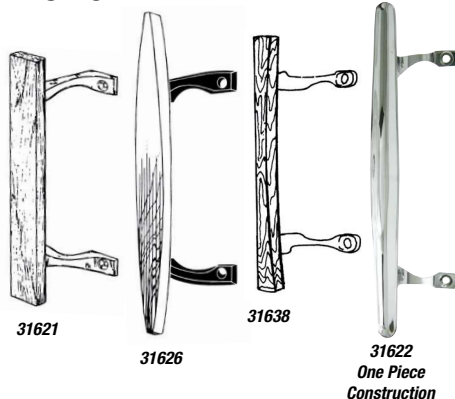

PATIO DOOR LOCK KEEPER

Fits most patio locks;
Adjustable with elongated holes;
2-3/4" long x 3/4" wide;
Furnished w/screws

CODE	MATERIAL	FINISH	PACKAGE	PACK
41021	Zinc	Chrome	Polybag	50/1000

SCREEN DOOR LOCK

Outside pull, inside lock and keeper

CODE	MATERIAL	FINISH	PACKAGE	PACK
45006	1-3/4" W x 3" L	Black	Card	12/96

PATIO DOOR LOCKS

Flush mount; 7-1/4" L x 7/8" W with 6-5/8" hole centers; Fits 7" cut-out;
Outside with knock-out plug;
Furnished w/ installation screws & standard lock keeper;
2 Keys w/ keyplug

CODE	MATERIAL	TYPE	FINISH	PACKAGE	PACK
NITE LATCH					
44881	Zinc	w/ Keyplug	Chrome	Box	1/96
NO LATCH					
44873	Zinc	w/o Keyplug	Chrome	Box	1/96
44870	Zinc	w/Keyplug	Chrome	Box	1/96

KEY PLUG CYLINDER

Fits sliding door locks:
Codes 44873, 44871, 44881, 44878, & 44870;
Tailpiece: 1/8" diameter;
Wafer cylinder;
Furnished w/ 2 keys

CODE	KEYED	KEYWAY	O.D.	PACKAGE	PACK
58420	KD	B-1	1"	Polybag	10/750
58422	KD	B-1	1-1/8"	Polybag	10/750

SLIDING PATIO DOOR FOOT LOCK

Step-lock; Locks in open position

CODE	MATERIAL	FINISH	PACKAGE	PACK
45000	Zinc	Aluminum	Card	12/192

SLIDING DOOR PULLS

CODE	HANDLE	O.L.	HOLE CENTER	PACKAGE	PACK
31621	Teakwood	9"	6-5/8"	Polybag	12/96
31638	Teakwood	10"	6-5/8"	Polybag	10/60
31626	Teakwood	11"	6-5/8"	Polybag	10/60
31622	Chrome	10"	6-5/8"	Polybag	12/96

Zinc die cast mounting brackets;
Weather resistant finish;
Fits most patio doors;
Furnished w/ installation screws