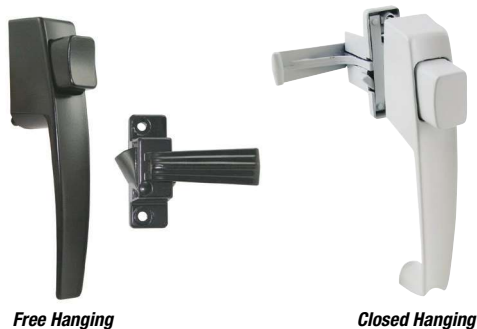

Solid Strike

CODE	HOLE CENTER	TYPE	FINISH	PACKAGE	PACK
47015	1-3/4"	Closed Handle	Aluminum	Card	5/60
47020	1-3/4"	Closed Handle	Black	Card	5/60
47016	1-3/4"	Closed Handle	White	Card	5/60
47012	1-3/4"	Free Hanging	Black	Card	5/60
47011	1-3/4"	Free Hanging	Aluminum	Card	5/60
47013	1-3/4"	Free Hanging	White	Card	5/60

Fits outswinging doors 7/8" to 1-1/4" thick;
Zinc die cast; Installs in three 1/4" holes; Anti-lockout feature;
Converts to key locking set with key lock unit