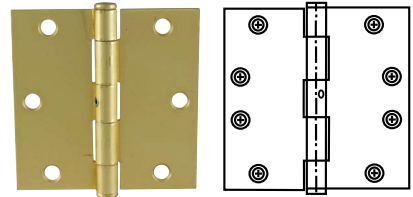

SQUARE CORNER — PLAIN BEARING

- Button tip
- Furnished with screws

*Template
hole pattern*

STEEL
HINGES

CODE	SIZE	GAUGE	PIN TYPE	FINISH	SCREWS				PACK	INNER	MASTER
					QTY	SIZE	LENGTH	TYPE			
BOX											
35214	4" x 4"	2.2mm	NRP SS	Satin Brass/US4	16	#9	.75	WS T17	2/Box	1	50
POLYBAG											
61018	3-1/2" x 3-1/2"	2.2mm	NRP RIV	Zinc/US2	12	#9	.75	WS T17	2/Poly	5	50
61019	4" x 4"	2.2mm	NRP RIV	Zinc/US2	16	#9	1	WS T17	2/Poly	5	50