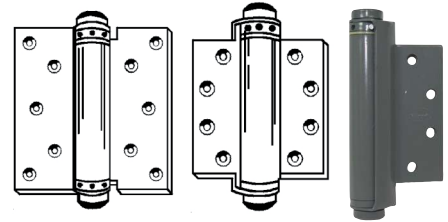

- Standard mortise: 6" x 6" and 7" x 7" flange; 6" x 4-1/2" flange
- Furnished with screws

Template
hole pattern

STEEL HINGES

CODE	SIZE	GAUGE	PIN TYPE	FINISH	SCREWS				PACK	INNER	MASTER
					QTY	SIZE	LENGTH	TYPE			
35606	6" x 4-1/2" (4-1/2" Leaves)	2.5mm	NRP	White Prime/USP	12	#12	1.125	WS T17	3/Box	1	8
					24	#12	.5	MS			
96738	6" x 4-1/2" (4-1/2" Leaves)	2.5mm	NRP	White Prime/USP	8	#12	1.125	WS T17	2/Box	1	12
					16	#12-24	.5	MS			
96739	6" x 6" (6" Leaves)	2.5mm	NRP	White Prime/USP	10	#12	1.125	WS T17	2/Box	1	12
					20	#12-24	.5	MS			
96740	7" x 7" (7" Leaves)	3.0mm	NRP	White Prime/USP	10	#12	1.125	WS T17	2/Box	1	12
					20	#12-24	.5	MS			