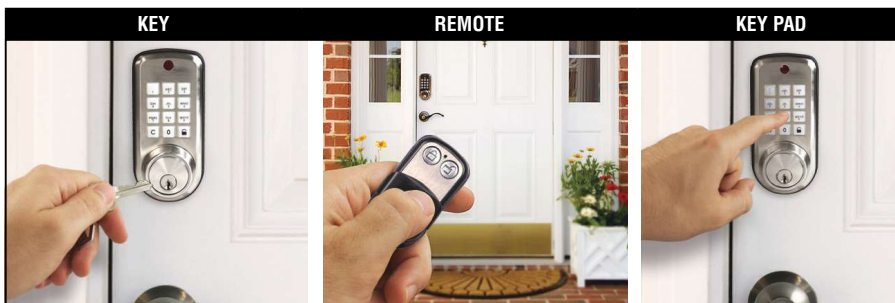

ULTRA SECURITY PLUS

The Smart Choice For Security & Style

RESIDENTIAL LOCKSETS

ELECTRONIC DEADBOLT

- Fits standard 2-1/8" installation hole
- 2 Way adjustable backset
- Battery operated – 4 AA Alkaline or Lithium batteries (not included)

FEATURES & BENEFITS:

- Easy Installation – only a phillips screwdriver needed
- Tarnish resistant finish
- 50 Easy to program and change codes capacity
- Emergency key override
- Illuminated key pad
- Security programmer code
- Audible/visual alarm
- Radio frequency remote – works up to 50 ft. away
- Auto lock feature can be set off or for 30 seconds to 5 minutes
- No need to carry keys
 - out for a jog
 - bike ride
 - visiting neighbors

Exterior

Interior

No Keys Required!
No Wiring Necessary
Replaces Existing Home Hardware
2 Remote Control Fobs Included

Alpha numeric keypad for word and or number combinations

3 ACCESS OPTIONS

POLISHED BRASS / US3	SATIN NICKEL / US15	OIL RUBBED BRONZE / US10B	FUNCTION/CYLINDER	PACK
43337	43338	43334	Electronic Deadbolt	1/10

Extra remote # 43340

ULTRA SECURITY

The Smart Choice For Security & Style

PLUS

CHELTENHAM SERIES HANDLE SET

- Limited lifetime warranty
- Grade 3 • KW1
- Removable 5 Pin tumbler cylinder
- Reversible, non-handed
- Fits doors 1-3/8" to 1-3/4" thick
- Fits standard 2-1/8" installation hole
- High security 1" throws on deadbolts
- 6-way adjustable latch
- Display window box