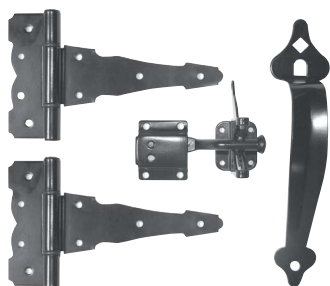

Decorative gate kit with
self adjusting gate latch

CODE	MATERIAL	FINISH	PACKAGE	PACK
35923R1	Steel	Black	Clamshell	5/20