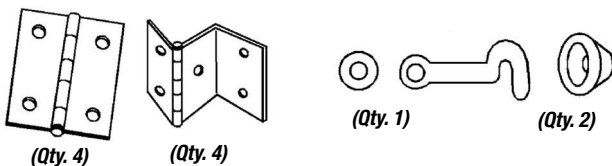

SHUTTER HARDWARE

CODE	FINISH	PACKAGE	PACK
66000	Brass	Polybag	6/96

4 Panel Shutters Hardware Set

Set includes 4 mounting hinges,
36 screws, 1 latch with 2 screws,
2 knobs with 2 screws, 4 interpanel hinges, hook/eye & pull knob