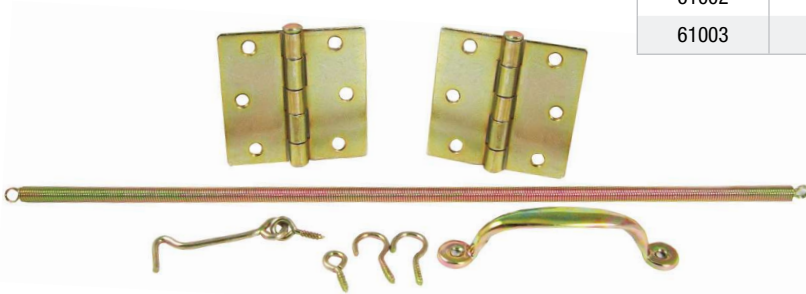

SCREEN DOOR SETS

For wood screen doors;
Right or left handed applications

CODE	MATERIAL	FINISH	PACKAGE	PACK
61002	Steel	Zinc Dichromate	Card	5/50
61003	Steel	Zinc	Card	5/50