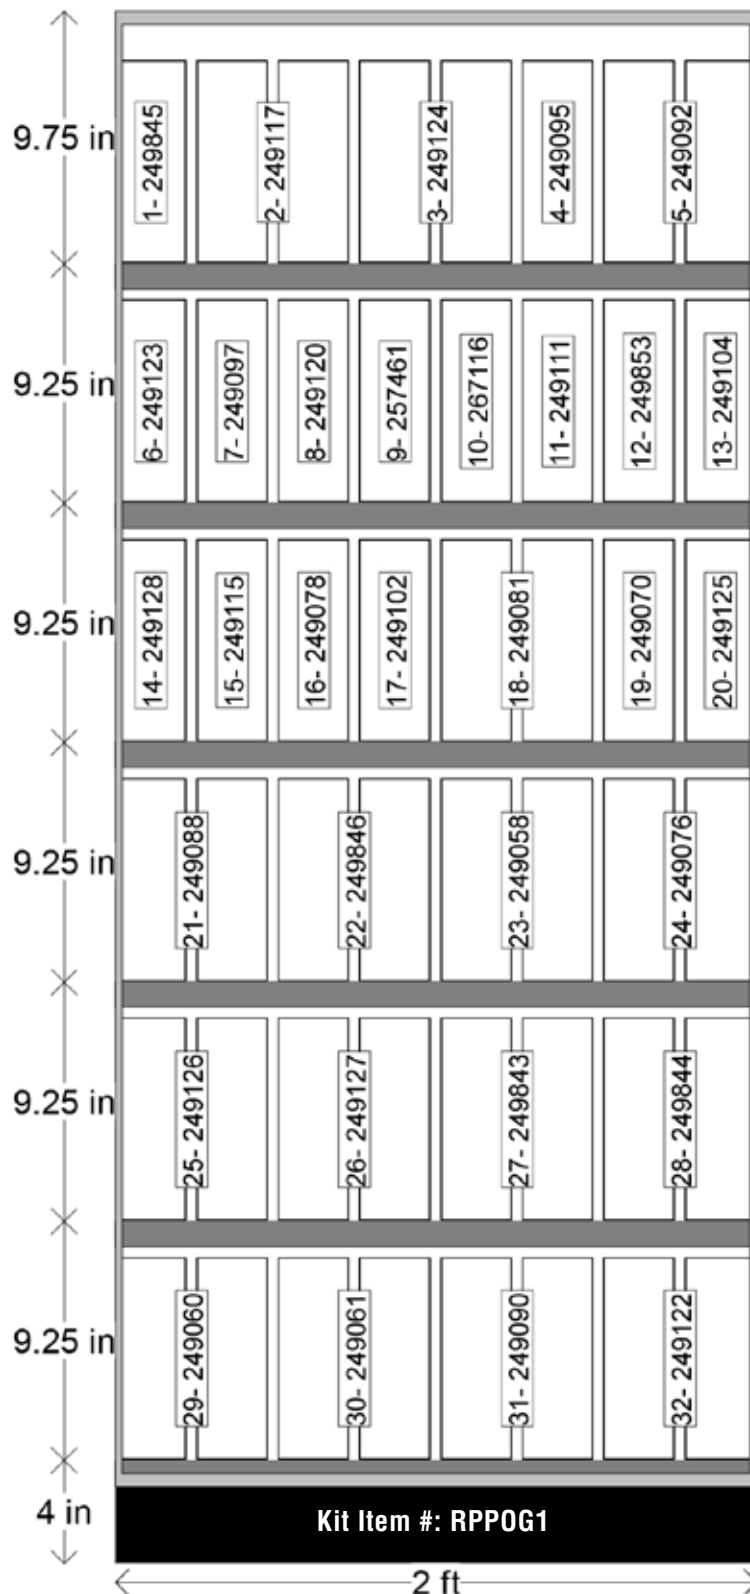

## 2' PAINTERS TOUCH 2X ASSORTMENT - LOCATION ID