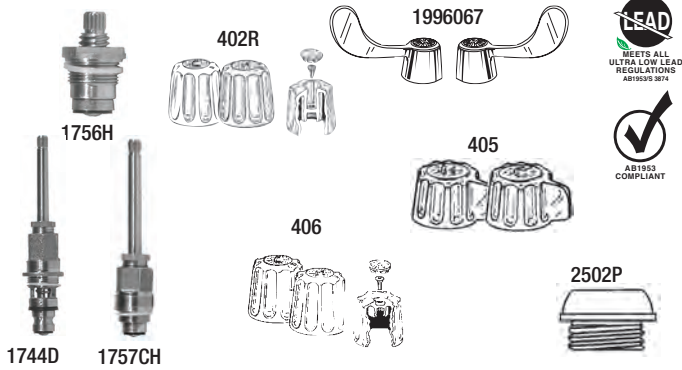

TW-9 Bulk pk. 1/5

Brand Names mentioned in this catalog reference OEM Manufacturers. Please do not confuse AQUA PLUMB® with the OEM Mfg. whose parts these are intended to replace.

Parts for Gerber*

ITEM #	AB1953	TYPE	DESCRIPTION	PUT-UP	PACK
# 1756C	✓	Stem	Cold for Lav./Kitchen	Bulk	pk. 10/100
# C1756C	✓	Stem	Cold for Lav./Kitchen	1/Card	pk. 4/48
# 1756H	✓	Stem	Hot for Lav./Kitchen	Bulk	pk. 10/100
# C1756H	✓	Stem	Hot for Lav./Kitchen	1/Card	pk. 4/48
# 1757CH		Stem	H/C for Tub & Shower	Bulk	pk. 10/50
# C1757CH		Stem	H/C for Tub & Shower	1/Card	pk. 4/48
# 1744D		Stem	Div. for Tub & Shower	Bulk	pk. 10/50
# C1744D		Stem	Div. for Tub & Shower	1/Card	pk. 4/48
# 405		Handles	Lav./Kitchen	Bulk	pk. 5/25
# C405		Handles	Lav./Kitchen	Pr/Card	pk. 5/25
# 402		Handles	Tub-Long Broach	Bulk	pk. 5/25
# C402		Handles	Tub-Long Broach	Pr/Card	pk. 1/12
# 402A		Handle	Diverter-Long Broach	Bulk	pk. 5/25
# C402A		Handle	Diverter-Long Broach	1/Card	pk. 1/12
# 406		Handles	Tub -Short Broach	Bulk	pk. 5/25
# C406		Handles	Tub-Short Broach	Pr/Card	pk. 1/12
# 406A		Handle	Diverter-Short Broach	Bulk	pk. 5/25
# C406A		Handle	Diverter-Short Broach	1/Card	pk. 1/12
# 1996067		Handles	Wrist/Blade	Bulk	pk. 5/25
# 2502P	✓	Seats	5/8" x 20T	Bulk	pk. 10
# 2503P	✓	Seats	5/8" x 20T, Tall	Bulk	pk. 10