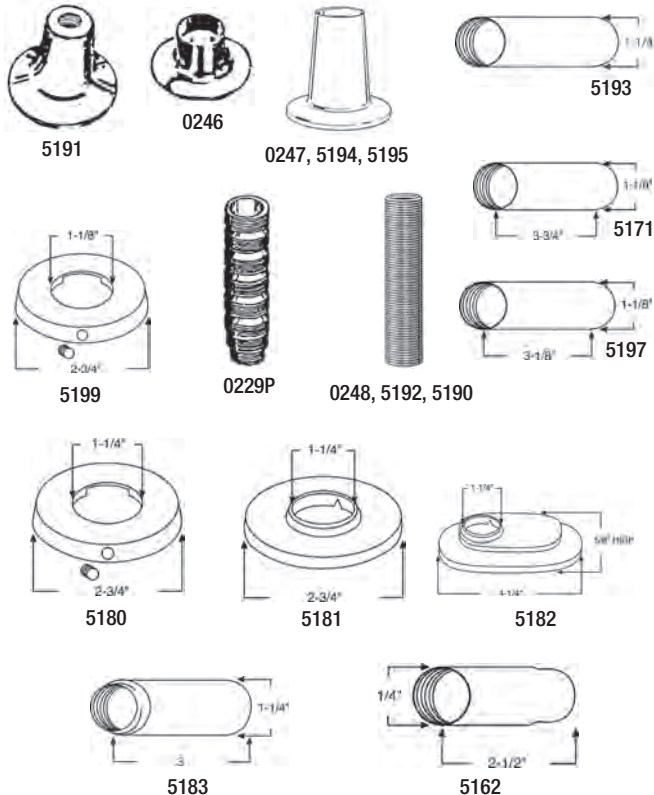

2 Handle Repair

TRIM FOR 2 & 3 HANDLE TUB & SHOWER FAUCETS

• All Bulk Packed

ITEM #	FITS BRAND	TYPE	PACK
# 5192	Central*	Threaded Brass Nipple	pk. 10/500
# 5191	Central*	Bell Escutcheon	pk. 10/500
# 5180	Central*	Round Escutcheon w/Set-Screw	pk. 5/250
# 5193	Central*	Escutcheon Tube (Sleeve)	pk. 5/300
# 5199	Gerber*	Round Escutcheon w/Set-Screw	pk. 5/250
# 5197	Gerber*	Escutcheon Tube (Sleeve)	pk. 5/400
# 5194	Gerber*	Bell Escutcheon	pk. 5/100
# 5190	Gerber*	Threaded Brass Nipple	pk. 5/200
# 5195	Kohler*	Bell Escutcheon	pk. 5/200
# 0247	P/P*	Shower Escutcheon	pk. 5/50
# 0248	P/P*	Threaded Escutcheon Nipple	pk. 10/100
# 0246	P/P*	Lavatory Escutcheon	pk. 5/50
# 5180	P/P*	Round Escutcheon w/Set-Screw	pk. 5/250
# 5171	P/P*	Escutcheon Tube (Sleeve)	pk. 5/400
# 5180	Sayco*	Round Escutcheon w/Set-Screw	pk. 5/250
# 5181	Sayco*	Round Escutcheon w/Nylon-Sleeve	pk. 10/200
# 5182	Sayco*	Oval Escutcheon w/Nylon-Sleeve	pk. 10/10
# 5183	Sayco*	Escutcheon Tube (Sleeve)	pk. 5/200
# 5162	Sterling*	2-1/2" Escutcheon Tube (Sleeve)	pk. 5/200
# 0229P	Fit-All*	Threaded Escutcheon Nipple	pk. 25