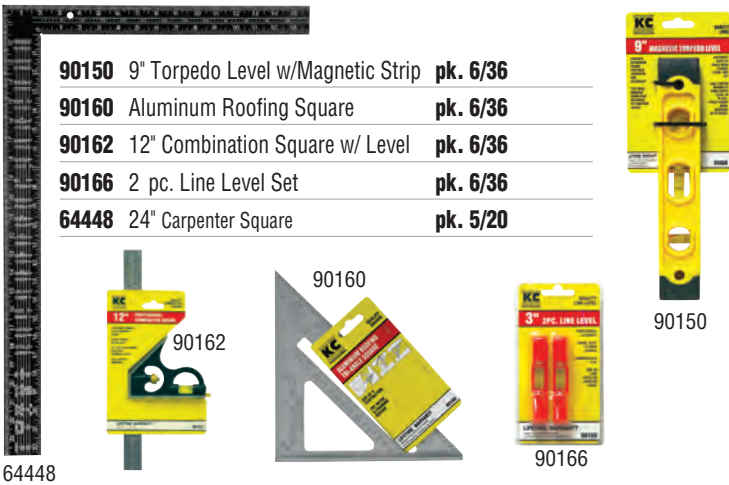

Measuring Tapes

POWER LOCKING TAPES

- Smooth Power Return
- Stainless Belt Clip
- True Zero Blade Hook
- Neon High Visibility Case

ALL TAPE MEASURES
P.R. APPROVED

POSITIVE THUMB LOCK

- 90012** 12 FT. x 5/8" wide Chrome Plated Case **pk. 6/36**
- 90013** 12 FT. x 5/8" wide Neon Green Case **pk. 6/36**
- 90014** 12 FT. x 5/8" wide Neon Orange Case **pk. 6/36**
- 90016** 16 FT. x 3/4" wide Chrome Plated Case **pk. 6/36**
- 90017** 16 FT. x 3/4" wide Neon Green Case **pk. 6/36**
- 90018** 16 FT. x 3/4" wide Neon Orange Case **pk. 6/36**
- 90026** 25 FT. x 1" wide Chrome Plated Case **pk. 6/36**
- 90027** 25 FT. x 1" wide Neon Orange Case **pk. 6/36**
- 90028** 25 FT. x 1" wide Neon Green Case **pk. 6/36**