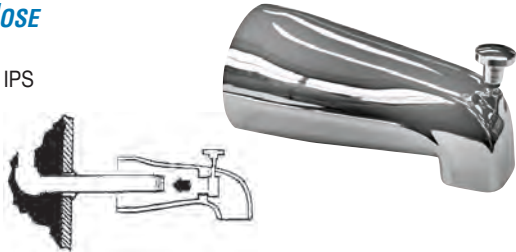

DIVERTER AT NOSE

- Die-Cast
- Nose Thread 1/2" IPS

# 1853	Chrome Plated	Boxed	pk. 5
# C1853	Chrome Plated	Carded	pk. 3
# C1853SN	Satin Nickel	Carded	pk. 3