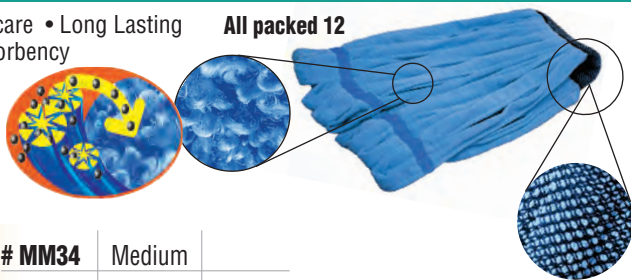

Microfiber Heavy Duty Mops

- Great for Healthcare
- Long Lasting
- Exceptional Absorbency
- 30% Polyimide
- 70% Polyester
- No Linting
- Great for Rough Surfaces

All packed 12

BLUE COLOR MICROFIBER

# MM34	Medium	
# MM38	Large	
# MM42	X-Large	

Prong Mop

100% COTTON