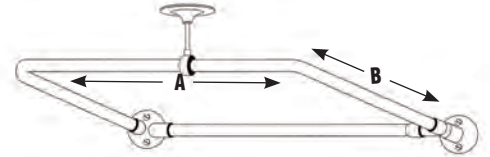

Add-A-Shower & Shower Bars (continued)

D-BARS – 1 PIECE

- Complete with 24" Ceiling Support, Flanges and Back-Bar

ITEM	SIZE	A	B	PUT-UP	Pack
# 0760040	4-1/2ft.	54"	27"	Bulk	6
# 0760050	5ft.	60"	27"	Bulk	6