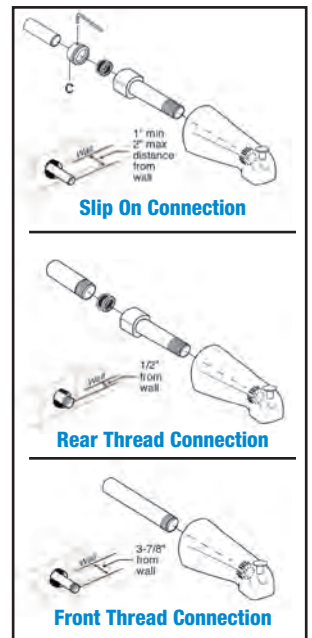

# C1855	Spout	Chrome Plated	Carded	pk. 3
# C1855SN	Spout	Satin Nickel	Carded	pk. 3
# C1856	Diverter Spout	Chrome Plated	Carded	pk. 3
# C1856SN	Diverter Spout	Satin Nickel	Carded	pk. 3