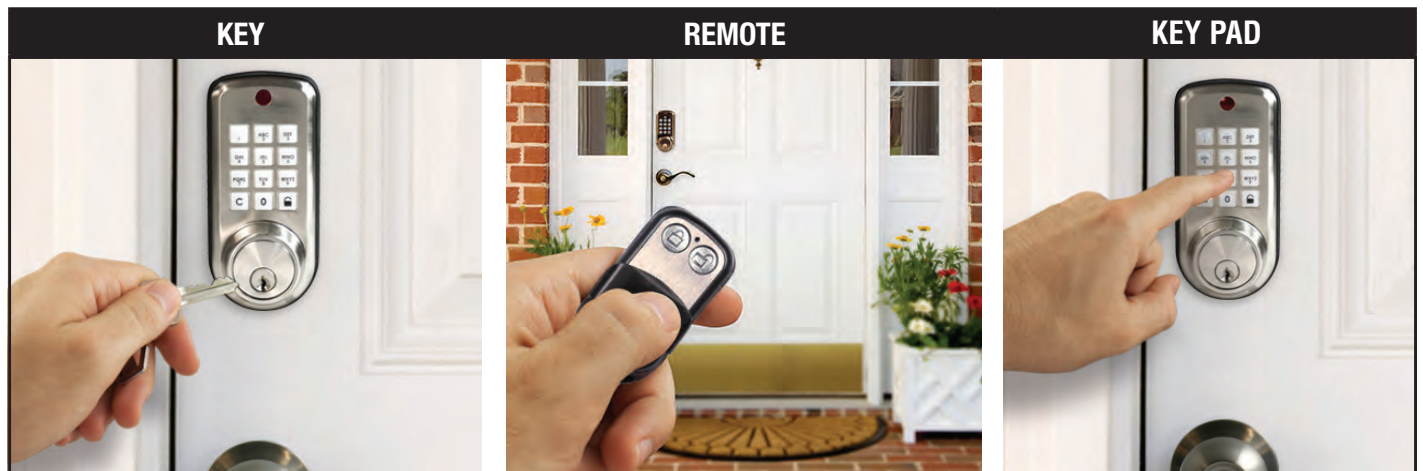

	Item #	Pack
Black	57490	1/216

RESIDENTIAL LOCKSETS

ULTRA SECURITY

The Smart Choice For Security & Style

PLUS

ELECTRONIC DEADBOLT

- Fits standard 2-1/8" installation hole
- 2 Way adjustable backset
- Battery operated – 4 AA Alkaline or Lithium batteries (not included)

FEATURES & BENEFITS:

- Easy Installation – only a phillips screwdriver needed
- Tarnish resistant finish
- Easy to program and change codes
- Emergency key override
- Illuminated key pad
- Security programmer code
- Audible/visual alarm
- Radio frequency remote – works up to 90 ft. away
- Auto lock feature can be turned off or set for 30 seconds to 5 minutes delay
- Create temporary access codes for service people, baby sitters & guests

Exterior

Interior

No Keys Required!
No Wiring Necessary
Replaces Existing Home Hardware
2 Remote Control Fobs Included

Extra Remote

43340

3 ACCESS OPTIONS

	Latch	Polished Brass	Satin Nickel	Oil Rubbed Bronze	
Single Cylinder	2-Way Adjustable	43337	43338	43334	
All Packed 1/10					