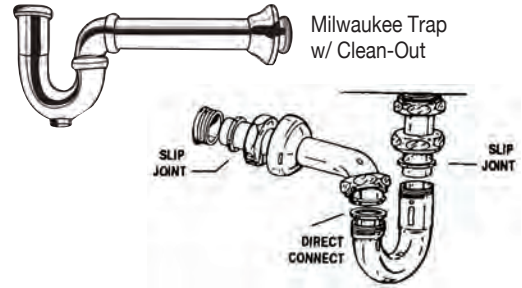

P-TRAP BRASS

	Size	Finish	Gauge	Put-Up	
# C2270	1-1/4"	C.P.	22 Ga.	Display Bag	pk. 5
# 2271	1-1/2"	C.P.	22 Ga.	Boxed	pk. 1/25
# C2271	1-1/2"	C.P.	22 Ga.	Display Bag	pk. 1/25
# 2278A	1-1/4"	C.P.	20 Ga.	Boxed	pk. 1/25
# 2278	1-1/4"	C.P.	20 Ga. with Clean-Out	Boxed	pk. 1/25
# 2279A	1-1/2"	C.P.	20 Ga.	Boxed	pk. 1/25
# 2279	1-1/2"	C.P.	20 Ga. with Clean-Out	Boxed	pk. 1/25
# 2272	1-1/4"	C.P.	17 Ga.	Boxed	pk. 1/10
# 2272A	1-1/4"	C.P.	17 Ga. with Clean-Out	Boxed	pk. 1/10
# 2273	1-1/2"	C.P.	17 Ga.	Boxed	pk. 1/10
# 2273A	1-1/2"	C.P.	17 Ga. with Clean-Out	Boxed	pk. 1/10
# 2945010	1-1/2"	C.P.	20 Ga. Milwaukee P-Trap	Boxed	pk. 1/12
# 2945015	1-1/2"	C.P.	17 Ga. Milwaukee P-Trap with Clean-Out	Boxed	pk. 1/12