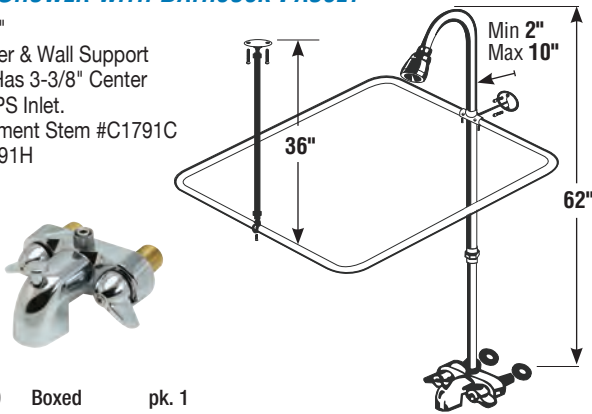

Add-A-Shower & Shower Bars (continued)

ADD-A-SHOWER WITH BATHCOCK FAUCET

- 42" x 24"
- With Riser & Wall Support
- Faucet Has 3-3/8" Center & 3/4" IPS Inlet.
- Replacement Stem #C1791C or #C1791H

1869010 Boxed pk. 1

BATH FAUCET COUPLING ELBOWS

- Nickel Plated Cast Brass
- Fits 3/4" Bathcock Threads
- Inlet - 1/2" MPT

1828 Pair/bag pk. 1/25