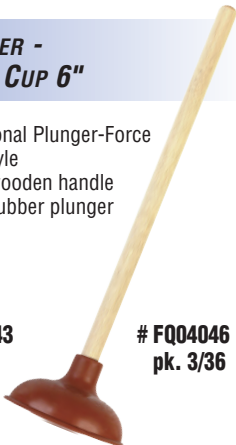

FQ03000
pk. 3/144

PLUNGER - FORCE CUP 6"

- Traditional Plunger-Force Cup Style
- Long wooden handle
- Thick rubber plunger

FQ04043
pk. 12

FQ04046
pk. 3/36

PLUNGER - FORCE CUP 4"

- Traditional Plunger-Force Cup Style
- Wooden handle
- Thick rubber plunger