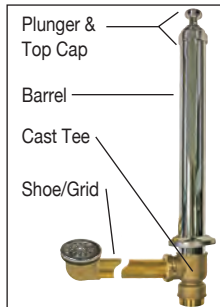

STANDING BATH WASTE

# 1908010	Chrome Plated Barrel	Bulk	1/10/50
# 1908060	Female Tee, Cast Brass	Bulk	1/10
# 1908020	1-1/2" x 19" Shoe w/ Trim & Grid	1/Box	1/20
# 1908025	Plunger and Top Cap	Bag	1/5

Bath Waste & Overflow (continued)

BATH-WASTE & OVERFLOW ASSEMBLY

- 1-1/2" Tubular
- Use in exposed applications where bath waste is visible
- Perfect for leg tubs
- Grate style overflow plate
- Ring-style over-flow screw to hold stopper chain
- Works on tubs with overflows up to 18" high
- With CP bell flange to cover drain hole in floor