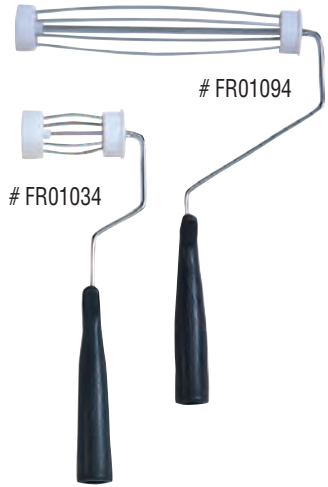

FR01094

FR01034