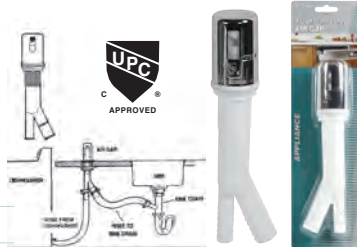

DISHWASHER AIR GAP

- C.P. Cover
- UPC Approved

# 1412P	Bulk	pk. 5/50
# C1412	Carded	pk. 5/25

DISHWASHER DISPOSAL CONNECTOR BOOT

- Rubber with 4 Clamps

Disposal

DISPOSAL WRENCH

- Steel
- Use to Re-Start or Unclog Under-Sink Disposal Units
- Fits In-Sink-Erator Style & Others

# 1531	Bulk	pk. 10/100

DISPOSAL WRENCH

- Insert into Disposal to Loosen Jams

# 8366010	Bulk	pk. 5/100

Disposal (continued)

HUSH-CUSHION DISPOSAL SEAL FOR WASTE KING*

- Rubber

# 1535P	Bulk	pk. 6/72

PARTS FOR IN-SINK-ERATOR* STYLE DISPOSALS

# 1546	4" Plastic Disposal Elbow	Bulk	pk. 6/36
# 1548	7" Plastic Disposal Elbow	Bulk	pk. 6/36
# 1536P	Hush Cushion/Disposal Seal	Bulk	pk. 25/250/1000

STOPPER FOR IN-SINK-ERATOR* STYLE DISPOSALS

- Feathered Edge for Positive Seal

# 1532P	Black Plastic	Bulk	pk. 5/25/100
# C1532	Black Plastic	Carded	pk. 4/72
# C1532S	Stainless Steel	Carded	pk. 4/72

PARTS FOR WHIRL-AWAY* STYLE DISPOSALS

# 1537P	Stopper	Bulk	pk. 6/72
# 1537AP	Stopper and Splash guard	Bagged Bulk	pk. 5/25/100