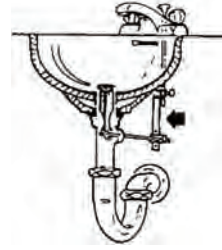

Pop-Up Assemblies & Parts (continued)

POP-UP LINKAGE ASSEMBLY

• Fits Most Pop-Ups on the Market Including Our Models

# 3493	Bulk	pk. 5/25
# C3493	Carded	pk. 6/60

UNIVERSAL POP-UP BALL ROD ASSEMBLY

• Set/Bag
• Three Different Sizes
• Lever End of Ball May Be Trimmed to Length
• Fits Almost Every Brand