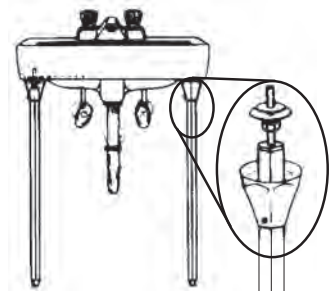

LAV LEGS (BASIN LEG)

- Top of Leg Attaches to Bottom of Sink.
- All Mounting Hardware Included
- Decorative Hex Bell Flange
- Adjustable Legs — 28-1/4" to 29-1/2"