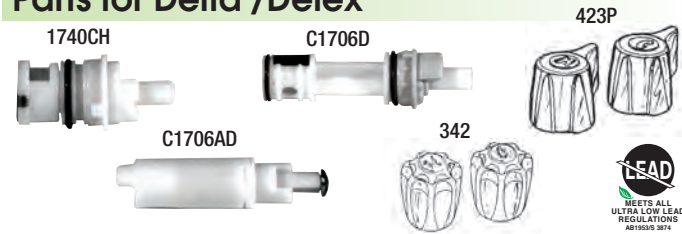

Parts for Delta*/Delex*

ITEM #	AB1953	TYPE	DESCRIPTION	PUT-UP	PACK
# 1740CH	✓	Stem	Hot or Cold	Bulk	pk. 10/100
# C1740CH	✓	Stem	H & C w/Seats & Spring	1/Card	pk. 4/48
# C1706D		Stem	Diverter	1/Card	pk. 4/40
# C1706AD		Stem	Extension	1/Card	pk. 4/40
# C342		Handles	Acrylic Hot & Cold	Pr/Card	pk. 1/12
# 342P		Handles	Acrylic Hot & Cold	Pr/Bulk	pk. 5/100
# 423P		Handles	C.P. Hot & Cold	Pr/Bulk	pk. 5/25