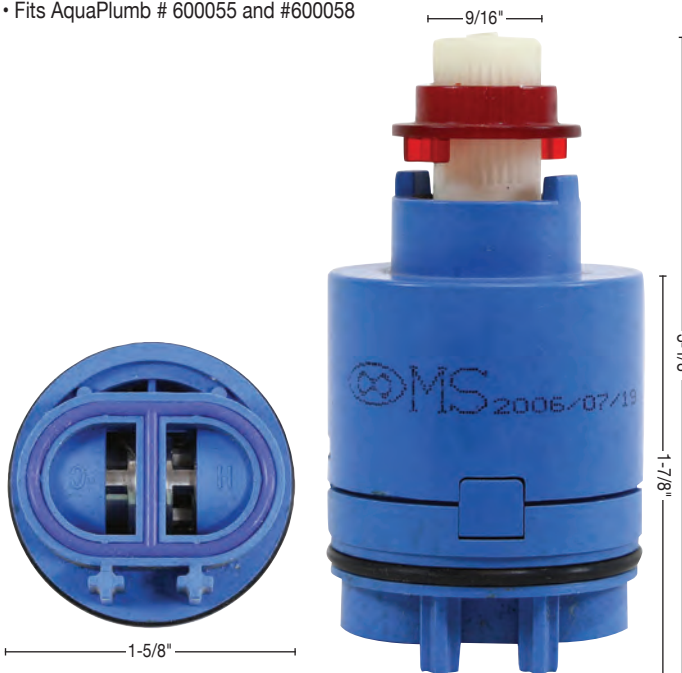

- Plastic Round-Broached Stem, 30 Points
- Stem is Internally Threaded for Handle Screw
- Scald Guard Pressure Balanced
- Marked "MS"
- Fits AquaPlumb # 600055 and #600058

600053 Bulk pk. 1/10