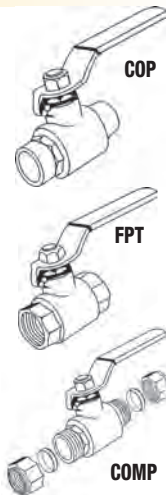

Valves

BRASS BALL VALVES

- Full Port
- 600lb. WOG
- Fly Tag with Retail Bar Code

Cop	FPT		
# 8902S	# 8902T	1/2"	pk. 1/10
# 8903S	# 8903T	3/4"	pk. 1/10
# 8904S	# 8904T	1"	pk. 1/4
# 8905S	# 8905T	1-1/4"	pk. 1/4
# 8906S	# 8906T	1-1/2"	pk. 1/2
# 8907S	# 8907T	2"	pk. 1/2

Compression Valves—Standard port 400lb WOG

- # 8902C 5/8" Comp. (1/2" Nom.) pk. 1/10
- # 8903C 7/8" Comp. (3/4" Nom.) pk. 1/10

* Not AB1953 Compliant