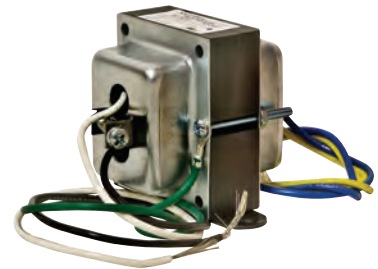

# 40VA	Boxed	pk. 1/20
--------	-------	----------

ICE-MAKER / HUMIDIFIER HOOK-UP KIT

- Brass Self-Tapping Valve
- Fittings and Tubing. (1/4" OD Tubing – FDA Approved Material)
- Compression Union
- All Parts Needed to Connect to Copper and Poly Tubing