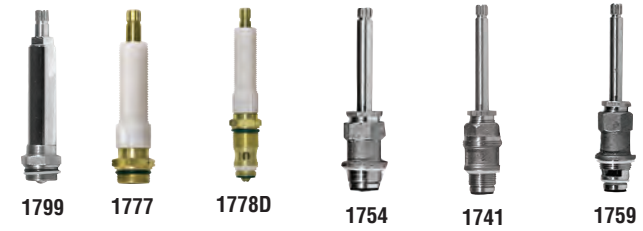

Tub & Shower Stems—Carded

- All Clamshell Packed Stems Come with Seats
- Appropriate Screws, Washers, and Packings Included
- All Necessary Cap Gaskets or Seals Included

ITEM #	DESCRIPTION	REF#	PACK
# C1785CH	A/S* short colony	9C-23HC	pk. 4
# C1029D	A/S* short colony – DIVERTER	11C-1D	pk. 4
# C1040CH	A/S* long colony	11C-3CH	pk. 4
# C1717D	A/S* long colony – DIVERTER	12C-1D	pk. 4
# C1707CH	CENTRAL* new style	10L-11HC	pk. 4
# C1005D	CENTRAL* – new style DIVERTER	10L-13D	pk. 4
# C1781CH	CENTRAL* – HOT/COLD	11C-11HC	pk. 4
# C1030CH	CENTRAL* – HOT/COLD	11C-5HC	pk. 4
# C1043D	CENTRAL* – DIVERTER	12L-1D	pk. 4
# C1706D	DELTA* – DIVERTER	7S-9D	pk. 4
# C1706AD	DELTA* – EXTENSION	7S-4D	pk. 4
# C1723C	ELJER – COLD	10C-5C	pk. 4
# C1723H	ELJER* – HOT	10C-5H	pk. 4
# C1093D	ELJER*–DIVERTER	10C-7D	pk. 4
# C1757CH	GERBER* – HOT/COLD	11B-1HC	pk. 4
# C1744D	GERBER* – DIVERTER	11B-4D	pk. 4
# C1704C	INDIANA* – COLD	7E-5C	pk. 4
# C1704H	INDIANA* – HOT	7E-5H	pk. 4
# C1799C	KOHLER* – COLD, C.P. Sleeve	9C-7C	pk. 4
# C1799H	KOHLER* – HOT, C.P. Sleeve	9C-7H	pk. 4
# C1777C	KOHLER* – COLD, C.P. Sleeve	9C-26C	pk. 4
# C1777H	KOHLER* – HOT, C.P. Sleeve	9C-26C	pk. 4
# C1754CH	P/P* – HOT/COLD	12H-2HC	pk. 4
# C1759D	P/P* – DIVERTER	12H-4D	pk. 4
# C1752C	SAYCO* – COLD	9B-3C	pk. 4
# C1752H	SAYCO* – HOT	9B-3H	pk. 4
# C1736D	SAYCO* – DIVERTER	9B-5D	pk. 4
# C1735CH	STERLING* – HOT/COLD	8L-1HC	pk. 4
# C1788CH	STERLING* – HOT/COLD	10L-1HC	pk. 4
# C1789D	STERLING* – DIVERTER.	10L-3D	pk. 4
# C1023CH	STERLING* – HOT/COLD	10L-15HC	pk. 4
# C1712C	UNION* – COLD	7E-1C	pk. 4
# C1712H	UNION* – HOT	7E-1H	pk. 4

*Brand Names mentioned in this catalog reference OEM Manufacturers. Please do not confuse AQUAPLUMB® with the OEM Mfr. whose parts these are intended to replace.