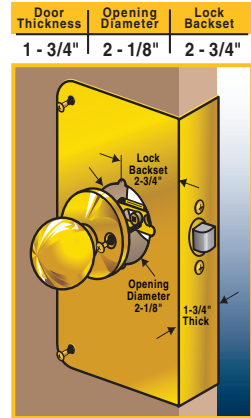

SINGLE DOOR PROTECTOR — CLAMSHELL

- One Piece Construction
- Standard Installation 2-1/8" Hole Diameter