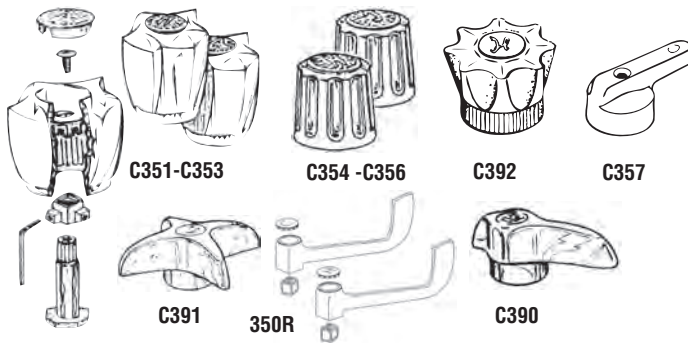

Universal Handles

ASSORTED STYLES