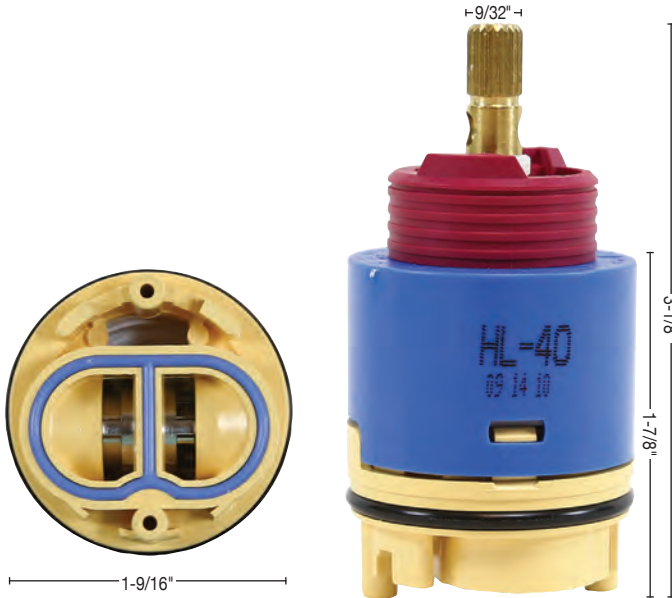

Replacement Ceramic Cartridges for AquaPlumb Faucets and Many Others

- Brass Round-Broached Stem, 20 Points
- Stem is Internally Threaded for Handle Screw
- Scald Guard Pressure Balanced
- Marked "HL-40"
- Fits AquaPlumb # 600055 and #600058

*Also some earlier models of AquaPlumb # 600061

600062 Bulk pk. 1/10