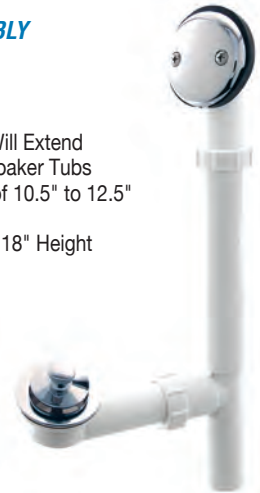

NEW!

Exclusive!

Extended range 10.5" to 18"

C2297EX Display Box pk. 1/12

TUBULAR PLASTIC TRIP LEVER

- 1-1/2" Tubular
- Adjustable
- C.P. Trim

C2298 Display Box pk. 1/20

TUBULAR PLASTIC TOUCH-TOE