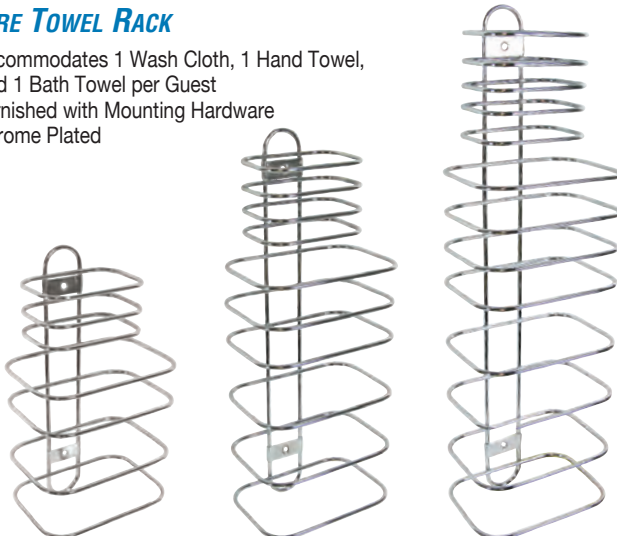

Commercial Soap Dishes

SOAP HOLDER WITH UTILITY BAR

- Versatile Utility Bar Ideal for Washcloth
- 5-1/4" x 4-1/4" x 2"
- Furnished with Screws and Mounting Bracket

97202 Polished Chrome Boxed pk. 5/50

REPLACEMENT SOAP TRAY

- 4-5/8" x 2-5/8"

97203U Clear Plastic Tray Polybag pk. 5/50

Commercial Soap Dispensers

GLOBE STYLE DISPENSER

- Plastic Globe Dispenser
- Die Cast Body
- Swivel to Remove Globe and Refill
- 400 ml (.42 qt)

4170 Boxed pk. 5/25

METAL DISPENSER

- Easy Refill
- Chrome Finish
- 1000 ml (1.05 qt)

630000 Boxed pk. 1/6

Towel Holders

WIRE TOWEL RACK

- Accommodates 1 Wash Cloth, 1 Hand Towel, and 1 Bath Towel per Guest
- Furnished with Mounting Hardware
- Chrome Plated

	Wash Cloth	Hand Towel	Bath Towel	Boxed	Pack
# 97205U	3	2	2	Boxed	pk. 1/12
# 97206U	4	3	3	Boxed	pk. 1/12
# 97207U	5	4	4	Boxed	pk. 1/12

Towel Holders (continued)

COMMERCIAL SURFACE MOUNT PAPER TOWEL DISPENSER

- ADA Approved
- White Powder Coated Finish
- Towel Capacity: 400 C-Fold or 525 Multi-fold
- Furnished with Mounting Hardware