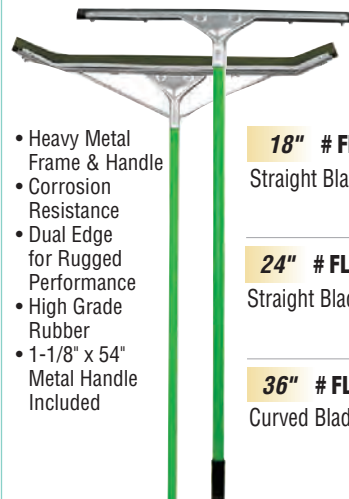

STANDARD FLOOR SQUEEGEES

- Heavy Metal Frame & Handle
- Corrosion Resistance
- Dual Edge for Rugged Performance
- High Grade Rubber
- 1-1/8" x 54" Metal Handle Included

18" # FL-18
Straight Blade

24" # FL-24
Straight Blade

36" # FL-36
Curved Blade

All pk. 6

Self-Adhesive Vinyl Tiles

- Self Adhesive • UV Resistant Coating • Heavy 1.2mm. • 108 cnts. per Pallet
- Due to Printing — Colors are Approximate

45 sq. ft. Per Carton