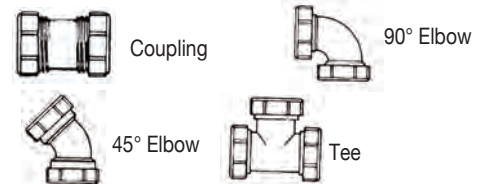

SLIP COUPLINGS, ELBOWS & TEES

• White PP • IAPMO Listed

# C2223	Slip Coupling	Display Bag	pk. 1/25
# C2225	Slip Elbow, 45°	Display Bag	pk. 1/25
# C2226	Slip Elbow, 90°	Display Bag	pk. 1/25
# C2229	Slip Tee	Display Bag	pk. 1/25