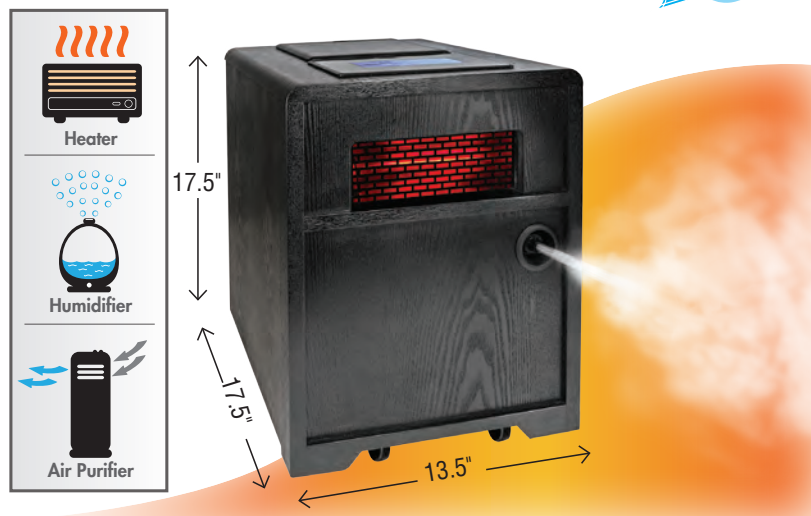

Cabinet Heaters

3-IN-1 HEATER, HUMIDIFIER & AIR PURIFIER

COMPLETE WINTER SOLUTION!

NEW!

- Solution to All Your Winter Home Environment Needs – Creates an Ideal Indoor Home Environment!
- Combines PTC Heater with Cool Mist Humidifier and Air Purifier
- Three Heat Settings 500/1000/1500 Watts
- Two Whisper Quiet Fan Speeds
- LCD Control Panel displays room temperature
- Delay Start for up to 23 Hours
- State-of-the-Art Indoor Air Purifier with Washable Filter, High-Intensity UV Light and Superior Carbon Honeycomb Filter Technology Removes Dust, Carbons and Pollen from the Air with No Replacement Filters Required
- Humidifier Requires No Filters and Runs for 10 hours on a Single Tank of Water
- Fan and Air Purifier can Operate Even when the Heater is Off
- Casters to Easily Move the Heater
- Box: 18.75" x 15.75" x 20.00"