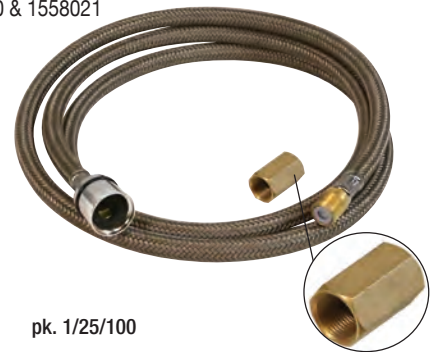

# 660144	Bulk	pk. 1/25/100

SOAP DISPENSER

- Chrome Plated Dispenser Head
- All Metal Exposed Parts and Brass Pump Enclosure

# 1817	Boxed	pk. 1/6/24