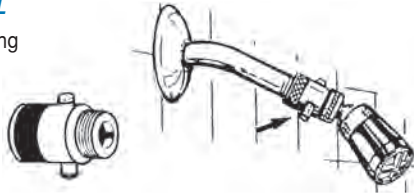

# 0102	Stamped Steel	Bulk	pk. 25/2000	# 0140
# 0140	Die Cast w/Set-Screw	Bulk	pk. 5/50	

Shower Accessories

SHOWER FLOW CONTROL

- Fits All Shower Heads Including Hand-Held and Massaging Units
- Cuts Water Usage up to 60%
- Chrome Plated Brass