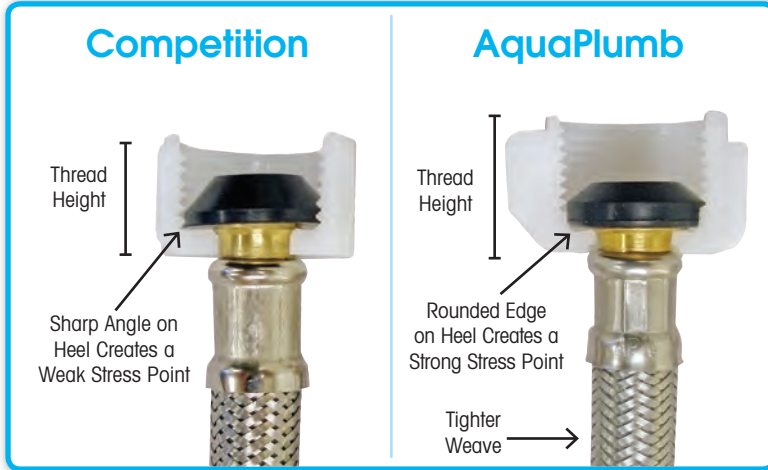

AquaPlumb® Stainless Steel Connectors

AquaPlumb® offers the highest quality supply lines in the market

AquaPlumb's stainless steel braided connectors are designed to be used in both residential and commercial applications. Their braided design gives them excellent protection from bursting and vibration. Additionally they can be coiled and bent for offset installations. Different end configurations are available for virtually any installation.