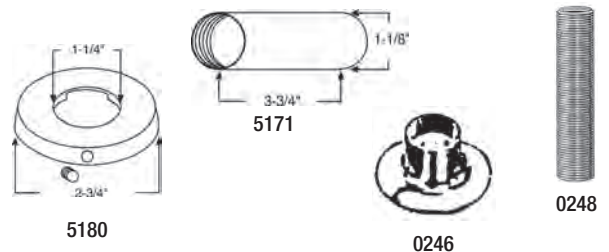

TRIM FOR 2 & 3 HANDLE TUB/SHOWER FAUCETS

ITEM #	DESCRIPTION	Put-Up#	Pack
# 0247	Shower Bell Escutcheon	Bulk	pk. 5/50
# 0248	Threaded Escutcheon Nipple	Bulk	pk. 10/100
# 0246	Lavatory Escutcheon	Bulk	pk. 5/50
# 5180	Round Escutcheon W/Set-Screw	Bulk	pk. 5/250
# 5171	Escutcheon Tube (Sleeve)	Bulk	pk. 5/400

Brand Names mentioned in this catalog reference OEM Manufacturers. Please do not confuse AQUA PLUMB® with the OEM Mfr. whose parts these are intended to replace.