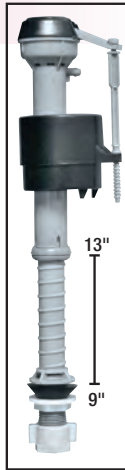

Ballcocks

INTEGRAL FLOAT FILL VALVE

- Fits Most Toilets
- Replace all of the Complicated Mechanisms with This Simple Kit
- Adjustable Height from 9" to 13"
- Adjustable Float for Adjustable Water Height
- Similar to Fluidmaster® 400A