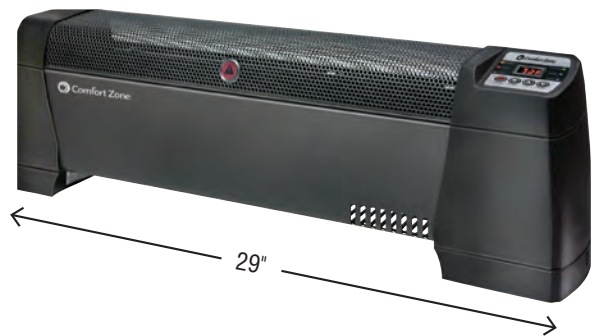

CZFP1
pk. 4

STOVE STYLE HEATER – FAN FORCED

- Realistic Flame Effect
- 750/1500 Watts
- Free-Standing with Stable Base
- Simulated Flame ON/OFF Switch
- Safety Temperature Overheat Cut-Off Switch
- 3-Prong Grounded Cordset
- Durable Stay Cool Plastic Cabinet

CZFP4 Box:
pk. 1 17" x 12" x 22"
CZFP5 Box:
pk. 1 21" x 14.75" x 26.5"

Baseboard Heaters

BASEBOARD HEATER

- Convection Heater
- 750/1500 Watts
- Adjustable Thermostat
- Silent Operation
- Safety Tip-Over Switch
- Box: 30" x 6.25" x 10.75"

CZ600
pk. 1

DIGITAL BASEBOARD HEATER

- Convection Heater
- Digital
- 750/1500 Watts
- Adjustable Digital Thermostat
- Digital Display
- Timer Function
- Silent Operation
- Safety Tip-Over Switch
- Box: 30" x 6" x 11"