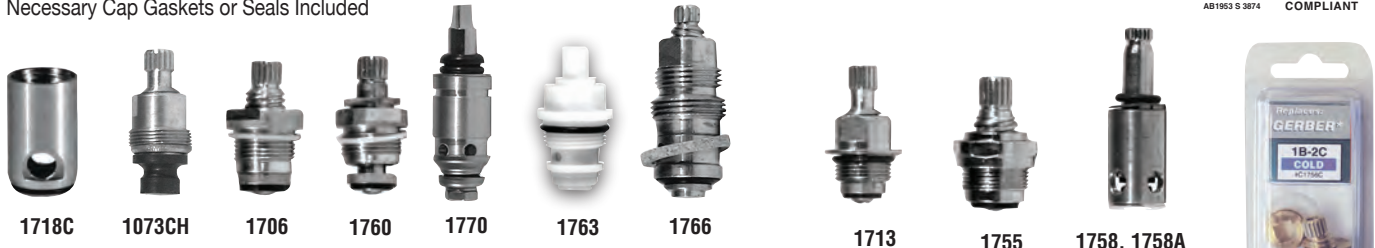

Lavatory & Kitchen Stems—Carded

- All Clam Packed Stems Come with Seats
- Appropriate Screws, Washers, and Packings Included
- All Necessary Cap Gaskets or Seals Included

ITEM #	DESCRIPTION	REF#	PACK
# C1713CH	AMERICAN STANDARD* – HOT/COLD	2C-6HC	pk. 4
# C1784C	AMERICAN STANDARD* – COLD w/ locknut	2K-1C	pk. 4
# C1784H	AMERICAN STANDARD* – HOT w/ locknut	2K-1H	pk. 4
# C1066CH	BPC/BRISTOL, UTOPIA* – HOT/COLD	357-1HC	pk. 4
# C1760C	CENTRAL* – COLD	1C-6C	pk. 4
# C1760H	CENTRAL* –HOT	1C-6H	pk. 4
# C1770C	CHICAGO* – COLD	6S-2C	pk. 4
# C1770H	CHICAGO* – HOT	6S-2H	pk. 4
# C1766C	CRANE* – COLD	5A-1C	pk. 4
# C1766H	CRANE* – HOT	5A-1H	pk. 4
# C1740CH	DELTA* DELEX CART – HOT/COLD	3S-8HC	pk. 4
# C1756C	GERBER* – COLD	1B-2C	pk. 4
# C1756H	GERBER* –HOT	1B-2H	pk. 4
# C1742C	GLACIER BAY* & AQUA PLUMB - COLD	3S11C	pk. 4
# C1742H	GLACIER BAY* & AQUA PLUMB - HOT	3S11H	pk. 4
# C1703C	INDIANA* – COLD	1E-1C	pk. 4
# C1703H	INDIANA* – HOT	1E-1H	pk. 4
# C1755C	KOHLER* – COLD	1C-3C	pk. 4
# C1755H	KOHLER* – HOT	1C-3H	pk. 4
# C1758C	KOHLER* – COLD	6N-1C	pk. 4
# C1758H	KOHLER* – HOT	6N-1N	pk. 4
# C1767CH	MOEN*, REP #1224 - HOT/COLD	6S-1HC	pk. 4
# C1798CH	PHOENIX* – HOT/COLD	2J-8HC	pk. 4
# C1753C	P/P* TYPE 635-24–COLD	1H-1C	pk. 4
# C1753H	P/P* TYPE 635-24–HOT	1H-1H	pk. 4
# C1751CH	P/P* TYPE 910-392 – HOT/COLD	2H-1HC	pk. 4
# C1779CH	P/P* TYPE 910-681 – HOT/COLD	3H-8HC	pk. 4
# C1749C	SAYCO* – COLD	1B-1C	pk. 4
# C1749H	SAYCO* – HOT	1B-1H	pk. 4
# C1787C	STERLING* – COLD	2L-4C	pk. 4
# C1787H	STERLING* – HOT	2L-4H	pk. 4
# C1727C	STREAMWAY* – COLD	2J-3C	pk. 4
# C1727H	STREAMWAY* – HOT	2J-3H	pk. 4
# C1791C	STREAMWAY* – COLD	2J-6C	pk. 4
# C1791H	STREAMWAY* – HOT	2J-6H	pk. 4
# C1795CH	STREAMWAY* – HOT/COLD	3J-1HC	pk. 4
# C1709C	UNION* – COLD	1E-2C	pk. 4
# C1709H	UNION* – HOT	1E-2H	pk. 4
# C1761CH	VALLEY* 2 HANDLE CART – HOT/COLD	3Z-2HC	pk. 4