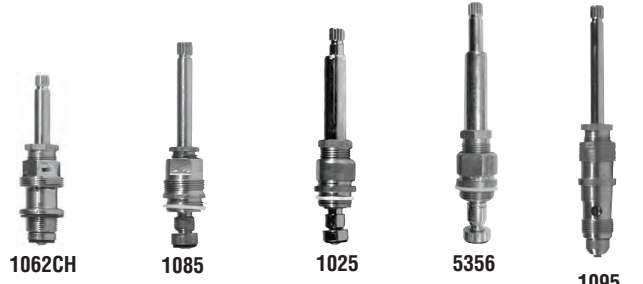

1799 1777 1778D 1754 1741 1759

1062CH 1085 1025 5356 1095