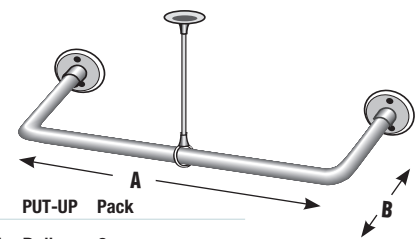

U-BARS – 1 PIECE

- Complete with 24" Ceiling Support and Flanges

ITEM	SIZE	A	B	PUT-UP	Pack
# 0760070	4-1/2ft.	54"	27"	Bulk	6
# 0760080	5ft.	60"	27"	Bulk	6

CEILING SUPPORTS FOR CURTAIN BARS

- Chrome Plated
- Loop is Set-Screw Style

TBE= Threaded Butt Ends TBO= Threaded One End

# 0251D	24" Rod Only, TBE	Bulk	pk. 6/210
# 0251C	30" Rod Only, TBE	Bulk	pk. 6/210
# 0251A	36" Rod Only, TOE	Bulk	pk. 6/210
# 0251B	36" Rod Only, TBE	Bulk	pk. 6/210
# 0251	36" Rod, Loop & Flange, Complete	Bulk	pk. 6/48
# 0250	Flange, Loop & Screws	Bulk	pk. 6