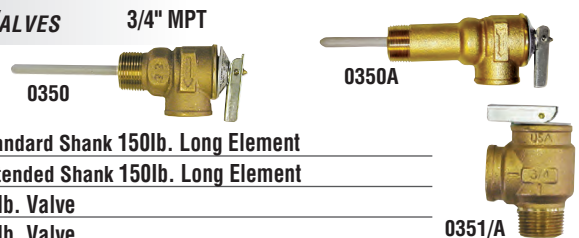

RELIEF VALVES

3/4" MPT

All pk. 1/10

- # 0350 Standard Shank 150lb. Long Element
- # 0350A Extended Shank 150lb. Long Element
- # 0351 30lb. Valve
- # 0351A 15lb. Valve

24V BOILER TRANSFORMER

- 120V to 24V, 40VA MAX.
- Mounting Plate Included

40VA
pk. 1/20

FIT-ALL ACE BOILER REPAIR PLUG

- 12 pc. Per Display Card

1240 pk.
1 Card

CAST IRON BOILER PLUGS

- 4431000 2"
- 4431010 2-1/2"
- 4431020 3"

SELF-TAPPING BOILER REPAIR PLUGS

All pk. 12

- 4424010 1/4"
- 4424020 5/16"
- 4424030 3/8"

ICE-MAKER/HUMIDIFIER HOOK-UP KIT

- Fittings and Tubing. (1/4" OD Tubing – FDA Approved Material)
- All Parts Needed to Connect to Copper and Poly Tubing
- Brass Self-Tapping Valve
- Compression Union

- #C3499A 25 FT. Poly Tubing pk. 6/48
- #C3498 15 FT. Copper Tubing pk. 4/24