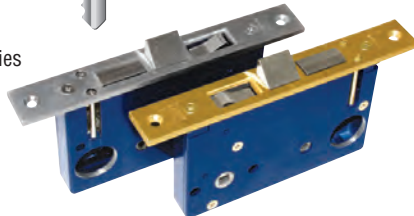

GOTHAM™ MORTISE LOCKS

SUPER RELIABLE LOCKSETS

Each Features: Backset: 2-1/2" Deadbolt: 1"
Front: 1-1/16" x 7-5/8" 6 Pin 6SH1 Keyway
Solid Brass Cylinder w/ 2 Keys
Lifetime Mechanical Warranty

- Available in US3-Polished Brass