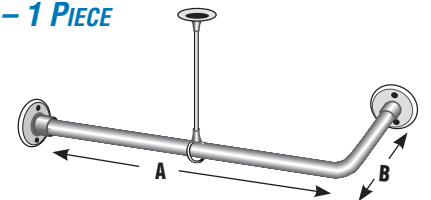

L-BAR SHOWER RODS – 1 PIECE

- Complete with 24" Ceiling Support and Flanges

ITEM	SIZE	A	B	PUT-UP	Pack
# 0760010	5ft.	60"	27"	Bulk	6
# 0760020	6ft.	72"	27"	Bulk	6