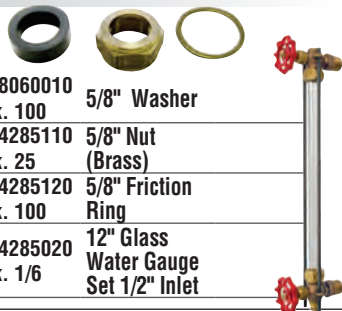

HEATING SYSTEM REPAIR

STEAM & HOT WATER RADIATOR VALVES, PARTS, & ACCESS

	1/2" pk. 6	3/4" pk. 6	1" pk. 4	1-1/4" pk. 4	1-1/2" pk. 2	
Steam Radiator Angle Valves						
Bronze	4440210	4440220	4440230	4440240	4440250	
Hot Water Radiator Angle Valves						
Brass	4210110	4210120	—	—	—	
Radiator Gate Valve (Straight)						
Bronze	—	4445000	4445010	4445020	—	
Convactor Angle Valve						
Brass	—	—	4440430	4440440	—	
Steam Valve Replacement Disk						
—	—	—	4450230	4450240	—	
Radiator Nut & Tailpiece						
—	—	—	4450030	4450040	—	
Radiator Elbow, Nut & Tailpiece						
—	4450110	4450120	4450130	—	—	

GAUGE GLASS-5/8"

All pk. 12

# 4290010	8"
# 4290020	10"
# 4290030	12"
# 4290040	14"

GAUGE GLASS ACCESS.

- # 8060010 pk. 100 5/8" Washer
- # 4285110 pk. 25 5/8" Nut (Brass)
- # 4285120 pk. 100 5/8" Friction Ring
- # 4285020 pk. 1/6 12" Glass Water Gauge Set 1/2" Inlet

PRESSURE GAUGES

- 1/4" Bottom Connection

All pk. 1/100

Item #	Face	Range
4350010	2"	0-15#
4350020	2"	0-30#
4350030	2"	0-60#
4350040	2"	0-100#
4350050	2"	0-160#
4350060	2"	0-200#
4350250	2"	0-300#

RADIATOR SPUD WRENCH

- Malleable Iron
- 6 Sizes

1120
pk. 1/20

3-IN-1 RADIATOR REPAIR TOOL

- For Re-Tapping and Reaming Out Radiators
- Carded

C1126
pk. 6/72

WATER TEST GAUGES

- 2" Face
- 0-200# Range
- 3/4" FGT Swivel Fitting

4350260
pk. 1/10

THERMOCOUPLES

- Universal Replacement

All pk. 1/10

- # TC18 18"
- # TC24 24"
- # TC30 30"
- # TC36 36"
- # TC48 48"