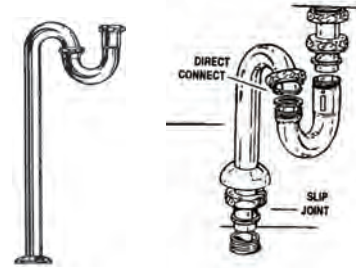

S-TRAP

	Size	Finish	Gauge	Put-Up	
# C2450	1-1/4"	C.P.	22 Ga.	Display Bag	pk. 1/10
# C2451	1-1/2"	C.P.	22 Ga.	Display Bag	pk. 1/10
# 7450	1-1/4"	C.P.	20 Ga.	Boxed	pk. 1/10
# 7451	1-1/2"	C.P.	20 Ga.	Boxed	pk. 1/10
# 2274	1-1/4"	C.P.	17 Ga.	Boxed	pk. 1/10
# 2275	1-1/2"	C.P.	17 Ga.	Boxed	pk. 1/10