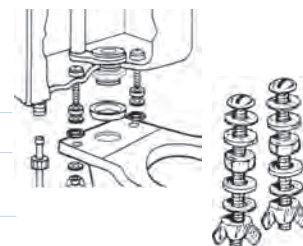

Close-Coupled Bolts (Tank-To-Bowl)

CLOSE-COUPLED BOLT SETS

Brass Plated			
# C2746	pr/Carded	pk. 12	

# 2746P	pr/Bulk	pk. 25	

Solid Brass			
# C2752	pr/Carded	pk. 12	

# 2752P	pr/Bulk	pk. 25