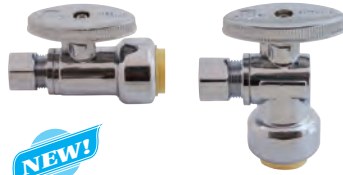

NEW!

- # CC10170 Straight Display Box pk. 1/5
- # CC10175 Angle Display Box pk. 1/5

EASY CONNECT TEE, BRASS

• Attaches to Outlet of Stop Valve to Give You Two Outlets

- 3/8" F. Comp x 3/8" M. Comp x 3/8" M. Comp
- # 3516P Bulk pk. 5/25
 - # C3516 Carded pk. 5/100