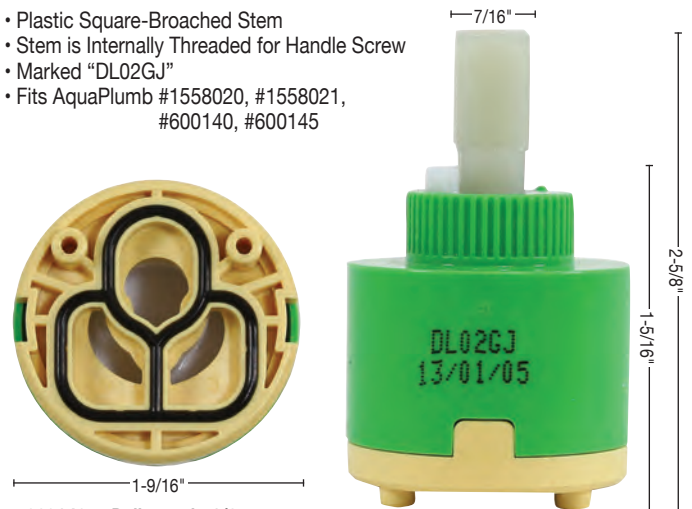

- Plastic Square-Broached Stem
- Stem is Internally Threaded for Handle Screw
- Marked "DL02GJ"
- Fits AquaPlumb #1558020, #1558021, #600140, #600145

660143 Bulk pk. 1/25