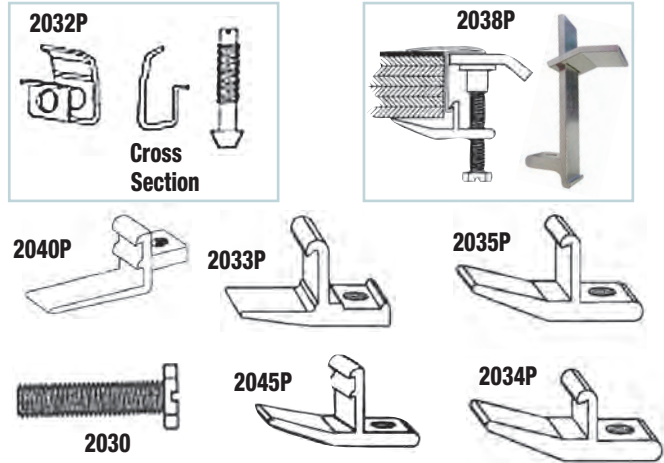

Sink Clips

*Order the number of Bags you want

Item #	Description	Length	Height	Width	Put-Up	Packed
# 2030	Sink Clip Screw	1-3/8"	-	-	10/Bag	Bulk 10/500/5000
# 2032P	Elkay Clip & Screw	1-13/64"	5/8"	5/8"	10/Bag	Bulk 1/50/200
# 2033P	Alum. Clip & Screw	1-15/64"	27/64"	7/16"	10/Bag	Bulk 1/50/200
# 2034P	Alum. Clip & Screw	1-15/64"	43/64"	7/16"	10/Bag	Bulk 1/50/200
# 2035P	Alum. Clip & Screw	1-7/64"	1/2"	7/16"	10/Bag	Bulk 1/50/200
# 2038P	2pc. Clip & Screw Adjustable Plate for Thick Counter Tops	5/8"	2-23/32"	5/8"	10/Bag	Bulk 1/25/100
# 2040P	Alum. Clip & Screw	1-7/16"	5/8"	7/16"	10/Bag	Bulk 1/25/250
# 2045P	Alum. Clip & Screw	1-1/4"	43/64"	7/16"	10/Bag	Bulk 1/25/250

45PC. PLUMBING REPAIR KIT

- Contains: Assorted Washers, Packings, Screws and Other Repair Parts for Many Plumbing Repairs

# C0525	Carded	pk. 12/72