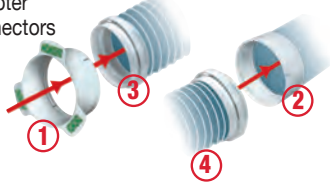

Duct Accessories

CLICK & QUICK™ 4 PC. DUCT ADAPTER KIT

- Adapt any 4in. Hose to the Click & Quick™ System
- Encourages Cleaning Out the Hose

1. Dryer Exhaust Adapters
2. Vent Pipe Adapter
3. & 4. Duct Connectors