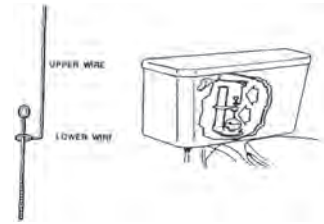

8-1/2" Upper Wire

2613P Bulk pk. 10/1000