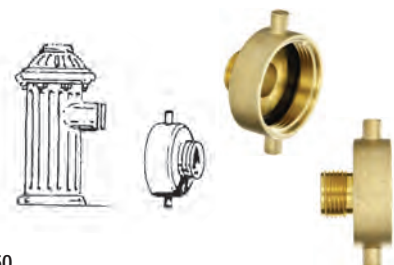

6799 Bulk pk. 1/10/50