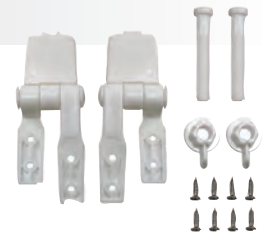

Toilet Seat Parts

PLASTIC SEAT HINGES

- 2pc. Set