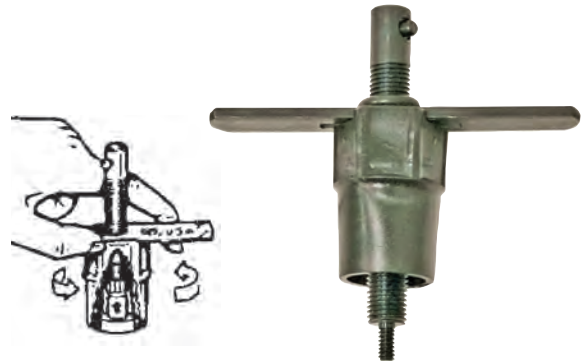

CARTRIDGE PULLER FOR MOEN®*

- Pulls All Cartridges (Both Brass & Plastic)
- Will Pull Both Stem & Barrel