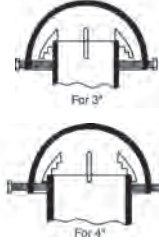

Cast Iron Fittings *(continued)*

MUSHROOM VENT CAP

- Fits Both 3" & 4" Cast Iron, Plastic or other Vent Stacks
- Includes Hex Head Bolt / Set Screw
- Fluted