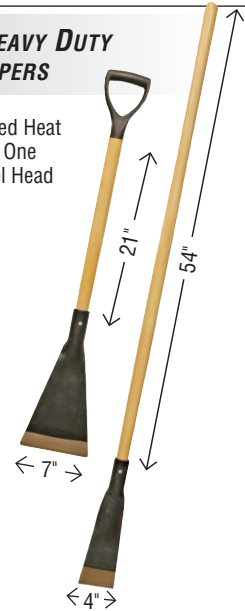

SUPER HEAVY DUTY ICE SCRAPERS

- Drop Forged Heat Tempered One Piece Steel Head

4009
pk. 1