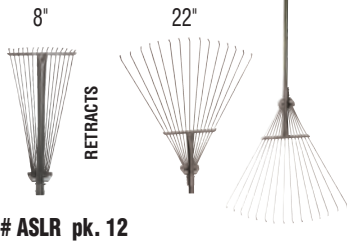

- 14" x 3" Head
- 54" Handle

BR20 pk. 6

WELDED 4-TINE CULTIVATOR

- 6" x 4-1/4" Head
- 54" Handle

GC10 pk. 6

GARDEN HOE

- 6" x 4-1/4" Head
- 54" Handle

GH10 pk. 6

Leaf Rakes

SPRING STEEL RAKE

- 22 Tempered Spring Steel Tines w/ Double Spring Brace
- 48" Wood Handle

SR22X
pk. 12

2-IN-1 SHRUB & LEAF ALL METAL RAKE

- 15 Tines • 46" Metal Handle
- Foldable Design
- Expands from 8" to 22" wide

ASLR pk. 12

POLY RAKES

- 48" Hardwood Handle

Both pk. 12

- 24 Tines**
- 22" Wide Head

PR27X

- 30 Tines**
- 30" Wide Head

PR30X

HEAVY DUTY STEEL RAKES

- Coated Spring Steel
- Locking Channel Keeps Tines in Place
- Extra Long Handle
- Soft Comfort Grip

24 Tines • 24" Wide Head

SR24

36 Tines • 30" Wide Head

SR30HD

Both pk. 12

POLY SHRUB