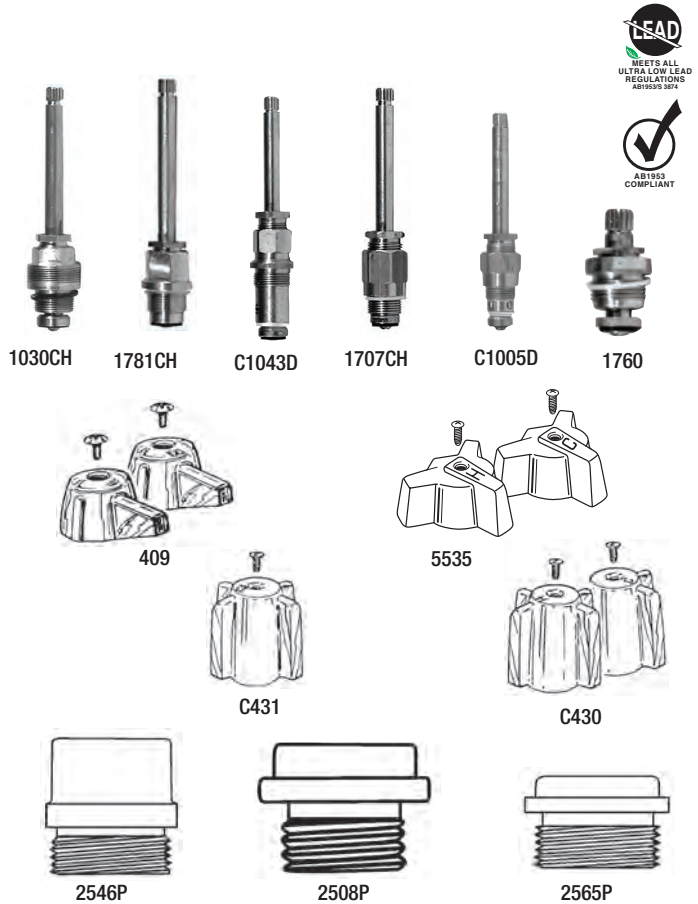

Parts for Central*

ITEM #	AB1953	TYPE	DESCRIPTION	PUT-UP	PACK
# 1760C	✓	Stem	Cold for Lav/Kit	Bulk	pk. 10/100
# C1760C	✓	Stem	Cold for Lav/Kit	1/Card	pk. 4/40
# 1760H	✓	Stem	Hot for Lav/Kit	Bulk	pk. 10/100
# C1760H	✓	Stem	Hot for Lav/Kit	1/Card	pk. 4/40
# 1707CH	✓	Stem	New Style Tub/ Shower	Bulk	pk. 10/50
# C1707CH		Stem	New Style Tub/ Shower	1/Card	pk. 4/48
# C1005D		Stem	New Style Diverter	1/Card	pk. 4/48
# 1781CH		Stem	Old Style Tub/ Shower	Bulk	pk. 4/48
# C1781CH		Stem	Old Style Tub/ Shower	1/Card	pk. 4/48
# 1030CH		Stem	Old Style Tub/ Shower	Bulk	pk. 25/100
# C1030CH		Stem	Old Style Tub/ Shower	1/Card	pk. 4/48
# C1043D		Stem	Old Style Diverter	1/Card	pk. 4/48
# C409		Handle	Lav and Kitchen	Pr/Card	pk. 6/72
# C430		Handle	Tub and Shower	Pr/Card	pk. 6/72
# C431		Handle	Diverter	1/Card	pk. 6/72
# 5535		Handle	Tri-Point	Bulk	pk. 5/25
# 2508P	✓	Seat	1/2" x 24T	Bulk	pk. 10
# 2546P	✓	Seat	5/8" x 24T	Bulk	pk. 10
# 2565P	✓	Seat	9/16" x 27T	Bulk	pk. 10

Brand Names mentioned in this catalog reference OEM Manufacturers. Please do not confuse AQUAPLUMB® with the OEM Mfg. whose parts these are intended to replace.