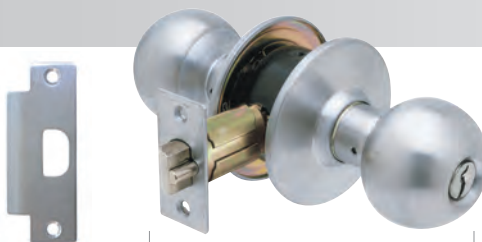

Boxed	Key	Polished Brass	Stainless Steel
Entry Lock - Keyed Different	SC4	44221	44236
Privacy - Bed & Bath	-	44245	44247
Passage - Hall & Closet	-	44240	44242
Storeroom KD	SC4	44224	44226

All Packed 6/24

COMMERCIAL ANGLED LEVER

- Meets Grade 2 Specifications
- Concealed Mounting Screws
- Radius & Square Strike
- 3" Threaded Rosette
- 4 Way Adjustable Snap on Latch
- ASA Strike
- 2-3/4" Backset Latch