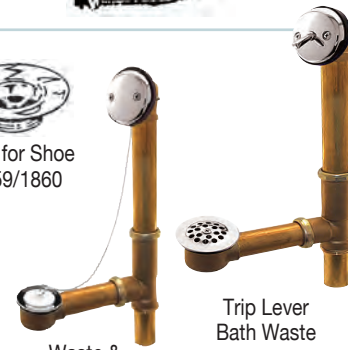

Description	Finish	Gauge	Put-Up
# 2970010	1-1/4" x 4"	C.P.	22 Ga. Bulk pk. 5/5
# 2970020	1-1/4" x 6"	C.P.	22 Ga. Bulk pk. 5/5
# 2970030	1-1/4" x 8"	C.P.	22 Ga. Bulk pk. 5/5
# 2970050	1-1/4" x 12"	C.P.	22 Ga. Bulk pk. 5/5

DOUBLE OFFSET

Description	Finish	Gauge	Put-Up
# 2807010	1-1/4"	C.P.	22 Ga. Bulk pk. 5/25
# 2807015	1-1/4"	C.P.	17 Ga. Bulk pk. 5/25
# 2803010	1-1/2"	C.P.	22 Ga. Bulk pk. 5/25
# 2803020	1-1/2"	Rough Brass	22 Ga. Bulk pk. 5/25
# 2803040	1-1/2"	Rough Brass	17 Ga. Bulk pk. 5/25

SINK FUNNEL

• Putty Cup

Description	Finish	Gauge	Put-Up
# 2981010	1-1/2" x 6"	CP	22 Ga. Bulk pk. 5/25
# 2982010	Collar (Clamp), Cast Iron		Bulk pk. 3/36

CLOSET FLUSH ELS

• With 2 Slip Joint Nuts and Washers

Description	Finish	Gauge	Put-Up
# 2471A	1-1/2" x 6" x 8"	C.P.	20 Ga. Bulk pk. 1/25
# 2470	2" x 5" x 7"	C.P.	20 Ga. Bulk pk. 1/10
# 2471	2" x 6" x 8"	C.P.	20 Ga. Bulk pk. 1/10

WASTE & OVERFLOW AND ACCESSORIES

# 2483	1-3/8" Waste & Overflow, Complete	Boxed	pk. 1/12
# 2482	1-1/2" Waste & Overflow, Complete	Boxed	pk. 1/12
# C2480	1-1/2" Trip Lever, Complete	Display Boxed	pk. 1/12
# 1861	1-3/8" W & O Shoe Only	Bulk	pk. 1/10
# 1859	1-3/8" Trim for W & O Shoe, C.P.	Bulk	pk. 1/10
# 1862	1-1/2" W & O Shoe Only	Bulk	pk. 1/10
# 1860	1-1/2" Trim for W & O Shoe, C.P.	Bulk	pk. 1/10
# 1864	Trip Lever Linkage Assy.	Bulk	pk. 5/25
# C1864	Trip Lever Linkage Assy.	1/Card	pk. 1/25

Trip Lever Linkage

Waste & Overflow

1-1/2" HEAVY DUTY TRIP-LEVER BATH WASTE

- Compare to Gerber® #41-818
- Cast Brass Tee, Shoe & Head Assembly
- 20GA Brass Tubular
- Chrome Plated Trip Lever and Grid-Drain Assembly
- Uses Gerber® Parts Including Face Plate & Plunger Assembly
- OEM or Aqua Plumb #1865

# 4818	1-1/2" Heavy Duty Trip-Lever Bath Waste	Boxed	pk. 1/10

STANDING BATH & WASTE AND ACCESSORIES

- For Leg Tubs and Tubs with out Overflows
- For Exposed Applications

# C2485A	Complete, Male x Female	Display Box	pk. 1/10
# 1908010	Chrome Plated Barrel Only	Boxed	pk. 1/5
# 1908020	19" Show Assembly with Trim and Grid	Boxed	pk. 1/30
# 1908025	Plunger Assembly and Top Cap	Boxed	pk. 1/5
# 1908060	Cast Female Tee Only	Boxed	pk. 1/5