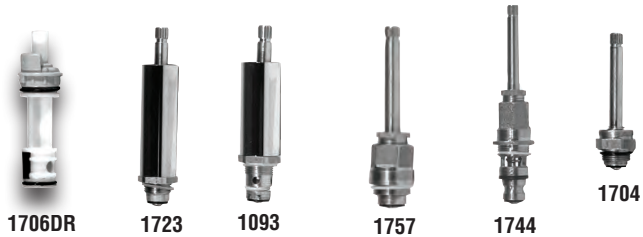

1706DR 1723 1093 1757 1744 1704