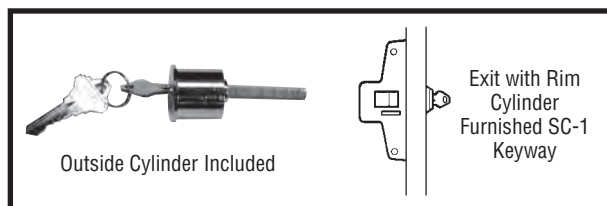

Item #	Type	Finish	Keyed	Pack	Inner	Master
# 02047	Narrow Head	Aluminum	KD	Box	1	6
# 02056	Wide Head	Aluminum	KD	Box	1	6