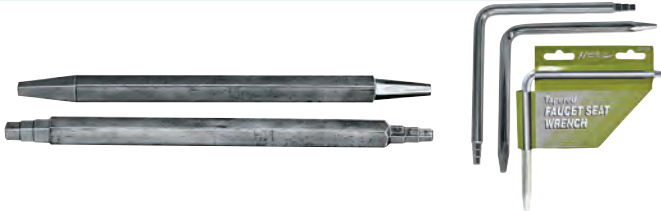

Faucet Tools

FAUCET / SHOWER VALVE SEAT WRENCHES

- Made of Hardened Steel for Easy Removing & Installing of Renewable Seats.
- Square on One End, Hex on Other to Fit Any Seat

# 1121	Stepped Straight	Bulk	pk. 10/100
# 1123A	Tapered Straight	Bulk	pk. 10/100
# 1125	Stepped 6" x 6" Angle	Bulk	pk. 10/100
# 1124	Tapered 6" x 6" Angle	Bulk	pk. 10/100
# C1124	Tapered 6" x 6" Angle	Carded	pk. 4/72

Tapered

RATCHETING SEAT REMOVAL WRENCH SET

- 4 Pieces - Ratcheting Tool & 3 Wrenches
- Hardened Steel
- Blister Card & Re-Sealable Pouch

C1108 Carded pk. 4/36

SHOWER SOCKET WRENCH SET

- 5 Sockets Fits 10 Different Stem Sizes
- Lever Tool for Leverage
- Complete with Storage Ring

C1102 Carded pk. 4/24

SEAT MEASURING GAUGE

- Aluminum
- Measures 20 Popular Seat Sizes
- Measures 4 Popular Bibb Screw Sizes
- 4in x 6in

SMG Bulk pk. 1/5