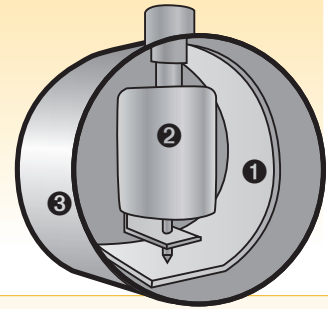

AquaPlumb® Air Valves

Look to AquaPlumb for the best value in steam, air and hot water valves for radiant heating. We offer guaranteed quality that compares to the national brands at a significantly better price point.

Product Features and Uses: AquaPlumb valves are designed to get the unwanted air out of heating systems quickly. New valves will increase the efficiency of the heating system, saving money on fuel and long term maintenance.

- ① Actuator – Non-Corrosive Bi-Metal
- ② Float – Brass
- ③ Body – Brass

ITEM #	HOFMAN® NUMBER	GORTON® NUMBER	MAID-O-MIST® NUMBER	USE
# H40	40			One-Pipe Steam Systems – at the Radiator
# H41	41			Small Steam Systems
# H43	43			Small Steam Systems
# 418A		4	4	On Radiators in Room with Thermostat or on Radiators That Effect the Thermostat
# 518A		5	5	On Radiators Near the Boiler & in Warm Rooms
# 618A		6	6	On Radiators Further From the Boiler & in Cold Rooms (ie. 2nd Floor)
# C18A		C	C	On Radiators Furthest From the Boiler (ie. 3rd Floor)
# D18A		D	D	On Radiators Needing a Lot of Venting (ie. Long Branches or Extra Large Radiators)
# C18S		C	C	On Radiators Furthest From the Boiler (ie. 3rd Floor)
# D18S		D	D	On Radiators Needing a Lot of Venting (ie. Long Branches or Extra Large Radiators)
# C14S		C	C	On Radiators Furthest From the Boiler (ie. 3rd Floor)
# D14S		D	D	On Radiators Needing a Lot of Venting (ie. Long Branches or Extra Large Radiators)
# 13412S		1	1	Used at End of Short Main or Main Running to Warm Side of Building

HVAC Valves

COMFORT ZONE® RADIATOR VALVES

ITEM #	DESCRIPTION	PACK
# H40	1/8" Angle Steam Vent	1/12
# H41	1/8" Straight Steam Vent	1/12
# H43	1/4" Straight Steam Vent	1/12
# 418A	#4 1/8" Angle Air Valve	1/12
# 518A	#5 1/8" Angle Air Valve	1/12
# 618A	#6 1/8" Angle Air Valve	1/12
# C18A	#C 1/8" Angle Air Valve	1/12
# D18A	#D 1/8" Angle Air Valve	1/12
# C18S	#C 1/8" Straight Air Valve	1/12
# D18S	#D 1/8" Straight Air Valve	1/12
# C14S	#C 1/4" Straight Air Valve	1/12
# D14S	#D 1/4" Straight Air Valve	1/12
# 13412S	3/4" x 1/2" Main Steam Vent	1/12

All items packed in individual boxes