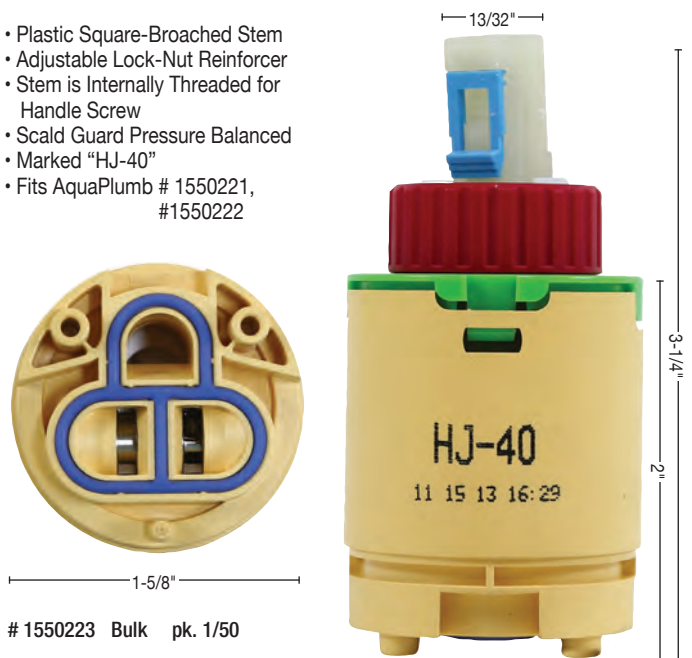

- Plastic Square-Broached Stem
- Adjustable Lock-Nut Reinforcer
- Stem is Internally Threaded for Handle Screw
- Scald Guard Pressure Balanced
- Marked "HJ-40"
- Fits AquaPlumb # 1550221, #1550222

1550223 Bulk pk. 1/50