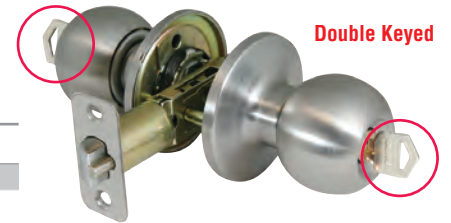

DOUBLE KEYED

Boxed

	Key	Polished Brass	Antique Brass	Stainless Steel
Entry Double Keyed KD	KW1	43403	43400	43402
Packed 6/24				

Double Keyed

VESTIBULE

- Exterior always unlocks with a key
- Interior always unlocked