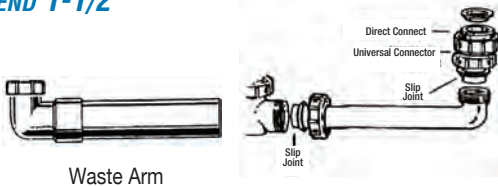

WASTE ARMS BEND 1-1/2"

- White PP
- IAPMO Listed

# C2213	15", Universal (SJ or DC)	Display Bag	pk. 1/25
# 2217A	12", Direct Connect	Bulk	pk. 5/25
# 2217	15", Direct Connect	Bulk	pk. 5/25
# 2220A	12", Slip Joint	Bulk	pk. 5/25
# 2220	15", Slip Joint	Bulk	pk. 5/25
# 2220B	24", Slip Joint	Bulk	pk. 5/25