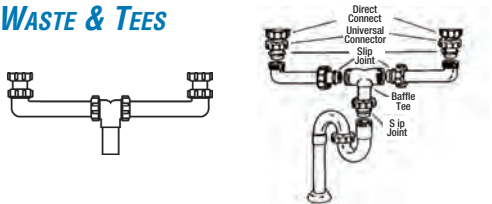

CENTER-OUTLET WASTE & TEES

- White PP
- IAPMO Listed

# C2263	16", Universal (SJ or DC)	Display Bag	pk. 1/25
# 2265P	16", Slip Joint	Bulk	pk. 5/25