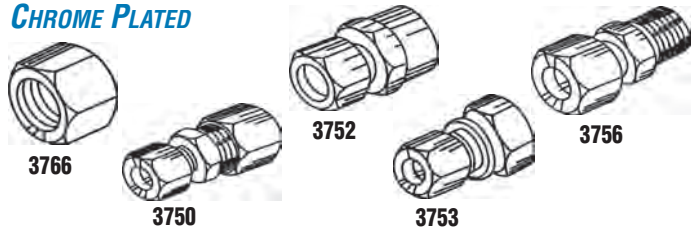

Compression Fittings

CHROME PLATED

- # 3766 3/8" Comp. Nut * Bulk pk. 10
- # 3750 3/8" x 5/8" Comp. Union Bulk pk. 5
- # 3752 3/8" x 1/2" Sweat Bulk pk. 5
- # 3753 3/8" x 3/8" FPT Bulk pk. 5
- # 3754 3/8" x 1/2" FPT Bulk pk. 5
- # 3756 3/8" x 3/8" MPT Bulk pk. 5
- # 3757 3/8" x 1/2" MPT Bulk pk. 5

*Fits Most Common Stop Valves

Escutcheons

FLOOR & CEILING PLATES

- Chrome Plated
- Stamped Steel

- # 5031011 3/8" IPS Boxed pk. 12
- # 5031021 1/2" IPS Boxed pk. 12
- # 5031031 3/4" IPS Boxed pk. 12
- # 5031041 1" IPS Boxed pk. 12
- # 5031051 1-1/4" IPS Boxed pk. 12
- # 5031061 1-1/2" IPS Boxed pk. 12
- # 5031071 2" IPS Boxed pk. 12
- # 5032011 1/2" Copper Boxed pk. 12
- # 5032021 3/4" Copper Boxed pk. 12
- # 0779 1" Copper Boxed pk. 12
- # 0780 1-1/4" Copper Boxed pk. 12
- # 0781 1-1/2" Copper Boxed pk. 12

SPLIT-IT EASY-ON PLASTIC FLANGE

- Chrome Plated Plastic Sure Grip Style
- Non-Breakable and 100% Rust-Proof
- Splits and Snaps Over Pipe for Easy Installation

- # 0750 3/8" IPS Boxed pk. 12/48/144
- # 0751 1/2" IPS Boxed pk. 12/48/144
- # 0752 3/4" IPS Boxed pk. 12/48/144
- # 0753 1" IPS Boxed pk. 12/48/144
- # 0754 1-1/4" IPS Boxed pk. 12/36/108
- # 0755 1-1/2" IPS Boxed pk. 12/36/108
- # 0756 2" IPS Boxed pk. 12/24/72
- # 0760 5/8" Copper (1/2" Nom.) Boxed pk. 12/48/144
- # 0761 7/8" Copper (3/4" Nom.) Boxed pk. 12/48/144
- # 0762 1-1/8" Copper (1" Nom.) Boxed pk. 12/48/144
- # 0763 1-1/4" Copper Boxed pk. 12/36/108
- # 0764 1-1/2" Copper Boxed pk. 12/36/108
- # 0765 2" Copper Boxed pk. 12/24/72