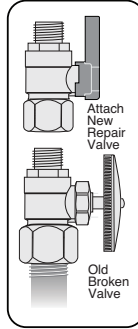

Stop Valves—Chrome Plated Brass *(continued)*

1/4 TURN BALL TYPE ANGLE VALVE

- # C3713 3/8" FPT x 3/8" OD Carded pk. 5/100
- # C3712 5/8" Sweat x 3/8" OD Carded pk. 5/100
- # C3715 1/2" FPT x 3/8" OD Carded pk. 5/100
- # C3716 5/8" Comp. x 3/8" OD Carded pk. 5/100

1/4 TURN BALL TYPE STRAIGHT VALVE

- # C3714 3/8" FPT x 3/8" OD Carded pk. 5/100
- # C3717 5/8" Sweat x 3/8" OD Carded pk. 5/100
- # C3718 1/2" FPT x 3/8" OD Carded pk. 5/100
- # C3719 5/8" Comp. x 3/8" OD Carded pk. 5/100

1/4 TURN REPAIR VALVE

• Attach to Outlet of Broken Valve to Give You Another Valve

1. 3/8" F Comp Swivel x 3/8 OD Comp
2. # C3701 Carded pk. 5/100