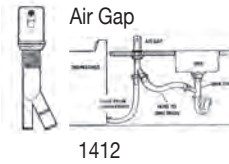

# 2206	Disposer Hook-Up Kit Assembly, White PP	Bulk	pk. 1/25
# 1546	4" Disposal Drain Elbow, ISE Style, White PP	Bulk	pk. 5/25
# 1548	7" Disposal Drain Elbow, ISE Style, White PP	Bulk	pk. 5/25
# 1547	7" Disposal EL w/nut Waste-King Style, White PP	Bulk	pk. 5/25
# 1536P	Hush-Cushion Disposal Seal ISE Style, Rubber	Bulk	pk. 5/25
# 1535P	Hush-Cushion Disposal Seal Waste-King Style, Rubber	Bulk	pk. 5/25
# 1412P	Dishwasher Air Gap, CP Top	Bulk	pk. 1/5/50
# C1412	Dishwasher Air Gap, CP Top	Carded	pk. 5/25