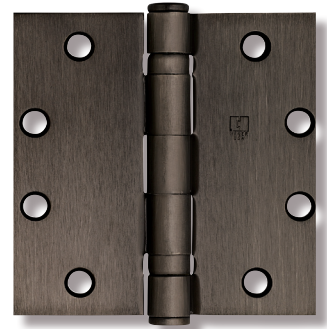

US3-Brass darken

US3-Steel lighten

US4-Brass

US4-Steel darken

US5-Brass

US5-Brass oxidized

US5-Steel

US10-Brass darken

US10-Satin bronze

US10-Steel darken

US10A-Brass

US10B-Brass

US10B-Bronze oxidized

US10B-Steel

US15-Brass

US15A-Brass

US26- Brass darken

US26D-Steel

US28-Aluminum

US32D-Steel

USL1-Brass

USL2-Steel

USL3-Steel

USLS-Brass

USP-Steel

Door closer dark bronze

Door closer aluminum

Door closer bronze