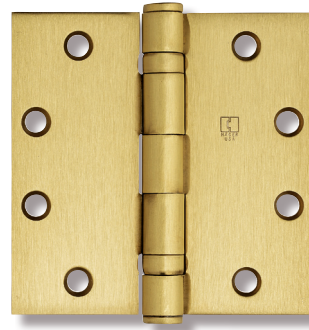

US3-Brass darken

US3-Steel lighten

US4-Brass

US4-Steel darken

US5-Brass

US5-Brass oxidized

US5-Steel

US10-Brass darken

US10-Satin bronze

US10-Steel darken

US10A-Brass

US10B-Brass

US10B-Bronze oxidized

US10B-Steel

US15-Brass

US15A-Brass

US26- Brass darken

US26D-Steel

US28-Aluminum

US32D-Steel

USL1-Brass

USL2-Steel

USL3-Steel

USLS-Brass

USP-Steel

Door closer dark bronze

Door closer aluminum

Door closer bronze