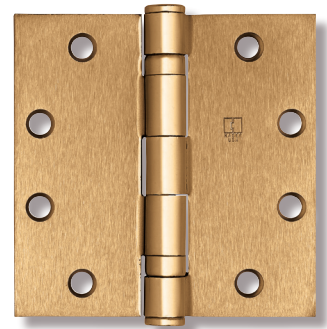

US3-Brass darken

US3-Steel lighten

US4-Brass

US4-Steel darken

US5-Brass

US5-Brass oxidized

US5-Steel

US10-Brass darken

US10-Satin bronze

US10-Steel darken

US10A-Brass

US10B-Brass

US10B-Bronze oxidized

US10B-Steel

US15-Brass

US15A-Brass

US26- Brass darken

US26D-Steel

US28-Aluminum

US32D-Steel

USL1-Brass

USL2-Steel

USL3-Steel

USLS-Brass

USP-Steel

Door closer dark bronze

Door closer aluminum

Door closer bronze