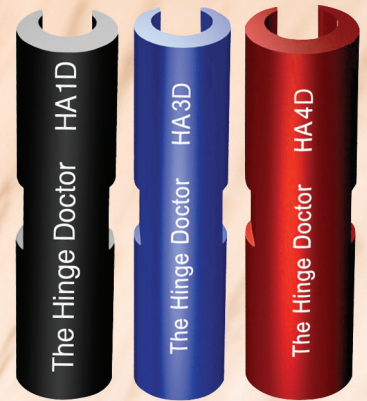

The Hinge Doctor

REPAIR SAGGING DOORS IN 15 SECONDS!

- HA2AD Fits Residential Interior Hinges
- HA2BD Fits Residential Exterior Hinges

NEW HA2X3D
Residential Hinge Doctor Kit

1. Slip Hinge Doctor over top hinge
2. Open door or attach and turn wrench
3. **DONE!!**

It's that simple!

- HA1D Fits Standard commercial Butt Hinges
- HA3D Fits Ball Bearing Hinges
- HA4D Fits Prison and Spring Hinges

GKL Products

P.O. Box 533, Herald, CA 95638
(Tel) 1-888-446-4337 • (Fax) 1-209-748-2405