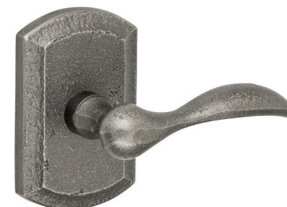

BI Sandcast Brass Rainier Lever
T7 Blue Ridge Rose