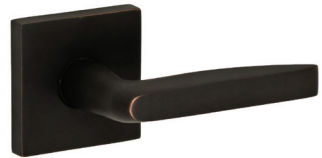

Customer Service 877-215-4683

CONTEMPORARY

BELLA VILLA

AMERICAN RELIC

DOOR HARDWARE

V4 Vantage Handleset

STAINLESS STEEL

SF 3010 Lever
A2 Contemporary Rose

O5 3050 Cast Knob
S7 Square Rose

AC South Beach Lever
A2 Contemporary Rose

AT Empire Lever
S7 Square Rose

TL Samui Lever
A2 Contemporary Rose

D6 Victorian Handleset

BE Tuscan Lever
D9 Oval Floral Rose

BD Venetian Lever
C8 Victorian Rose