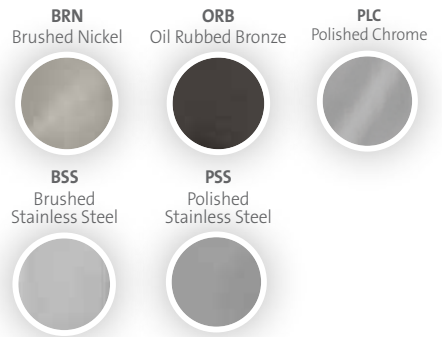

Knobs and levers are available on Mortise Entry Hardware only.

FUSION MORTISE HANDLESETS AND ENTRY PLATES

Fusion's line of mortise handlesets and entry plates offers a higher level of safety and security with solid bases, heavier return springs and a 20UL rating. Plus, their smoother turn makes them easier to handle.

- 4 Cylinder Length Options
- Double Lock Down on Cylinders
- All Steel Plated Box and Mechanism
- Emergency Egress
- Matching and Coordinated Strikes and Latches and Bolts
- Fully Reversible Latch Bolt with Easy Handing Change
- Steel Bolt
- Dead-latch Standard
- Lock-out/Passage Function
- Multiple Functions
- Break Away Security Spindle

AVAILABLE FINISHES:

1000 Satellite Boulevard NW
Building 103
Suwanee, GA 30024

FUSIONHARDWARE.COM

Order Toll-free, Online or Contact a Sales Representative

Telephone 877-215-4683
Fax 877-646-0632
Local Telephone 678-990-1676
Online fusionhardware.com
Email sales@fusionhardware.com

Customer Service 877-215-4683