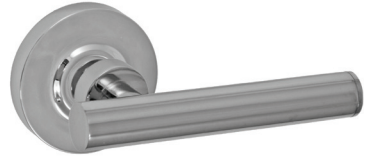

CONTEMPORARY

BELLA VILLA

AMERICAN RELIC

DOOR HARDWARE

STAINLESS STEEL

FUSION
HARDWARE GROUP

Visit us at www.fusionhardware.com

Address: Fusion Hardware, 1000 Satellite Blvd, NW, Building 103, Suwanee, GA 30024
Customer Service: 877-215-4683 | Toll Free Order Fax: 877-646-0632
Local Tel: 678-990-1676 | E-mail: sales@fusionhardware.com

Due to print variations, please refer to physical product samples for best finish representation.

ALLEGION

©2014 Allegion Pub. No. fhg-CDH-03-14

FUSION
HARDWARE GROUP

COMBINING THE ELEMENTS
FOR POWERFUL DESIGN

For complete range of Cabinet Hardware, Bath Hardware, finishes and styles, visit www.fusionhardware.com