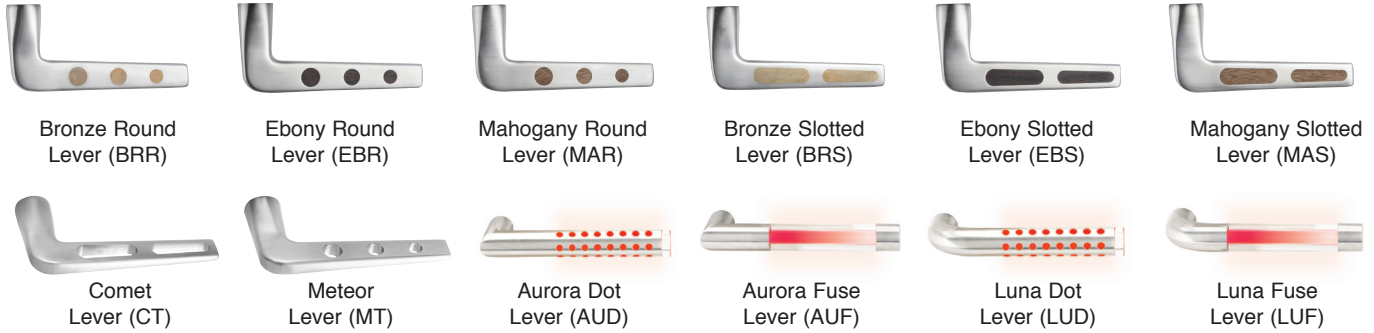

The following items will not be replenished and will be discontinued when the inventory is depleted.

Zurich Frost Knob

Electra Frost Lever

Style Name	Finish	On Hand Stock
Zurich Frost Knob (ZF) Electra Frost Lever (ECF)	Oil Rubbed Bronze (US10B) Satin Nickel (US15) Flat Black (US19) Polished Chrome (US26) PVD-Lifetime	Limited Stock Available

2012 Emtex Main Price Book Pages 79, 81

Wrought Steel Lafayette Drop Pull

Wrought Steel Normandy Drop Pull

Wrought Steel San Carlos Drop Pull

Out of Stock
Discontinued

Style Name	Product Code	Dimension	Finish	On Hand Stock
WS Lafayette Drop Pull	76032	4"	Flat Black (FB)	Limited Stock Available
WS Normandy Drop Pull	76033	5"	Rust (R)	
WS San Carlos Drop Pull	76034	6"	Satin Steel	
	76035	4"		
	76036	5"		
	76037	6"		
	76038	4"		
	76039	5"		
	76040	6"		

2012 Emtex Cabinet & Bath Price Book Page 37.

Discontinued EMTEK Products – Effective in July 1st, 2011

The products shown below will be discontinued effective July 1st, 2011. Product availability is limited to current quantities on hand. These products will no longer be available to purchase after December 31, 2011.

Description	Related Product codes	On Hand Stock
Stainless Steel Pierced, Natural Bronze Inlays, Natural Wood Inlays, and Brighthandle Levers	B200, M100/M200/M300 CT, MT, ATEBR, ATEBS, ATMAR, ATMAS, ATBRR, ATBRS, AUD, AUF, LUD, LUF (Price Book Pages 100-101)	Limited Stock Available