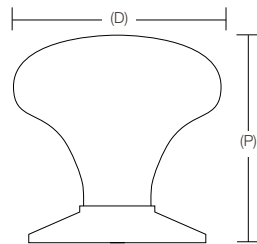

Color Options:

Base Options: