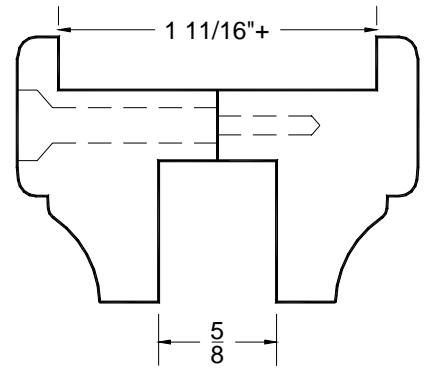

E-ZEE SET WOOD PRODUCTS, INC.

21650 COOLIDGE
Phone (248) 398-0090

OAK PARK, MI 48237-3109
Fax (248) 398-4038

DOORLITE PROFILES

1 3/4" DOORLITE MLDG

1 3/4" DOORLITE MLDG
STANDARD INSULATED

1 3/4" SPECIAL INSULATED
5/8" TO 1" GLASS THICKNESS