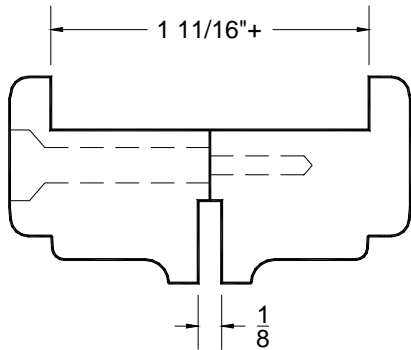

E-ZEE SET WOOD PRODUCTS, INC.

21650 COOLIDGE
Phone (248) 398-0090

OAK PARK, MI 48237-3109
Fax (248) 398-4038

DOORLITE PROFILES

1 3/4" DOORLITE MLDG