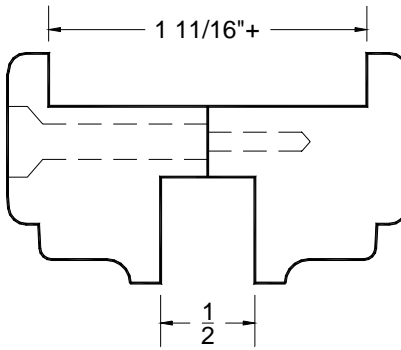

E-ZEE SET WOOD PRODUCTS, INC.

21650 COOLIDGE
Phone (248) 398-0090

OAK PARK, MI 48237-3109
Fax (248) 398-4038

DOORLITE PROFILES

1 3/4" DOORLITE MLDG

1 3/4" DOORLITE MLDG
STANDARD INSULATED

1 3/4" SPECIAL INSULATED
5/8" TO 1" GLASS THICKNESS