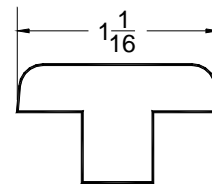

LOUVER MULLION