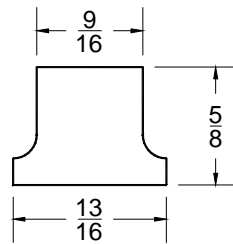

STANDARD DOORLITE
MULLION