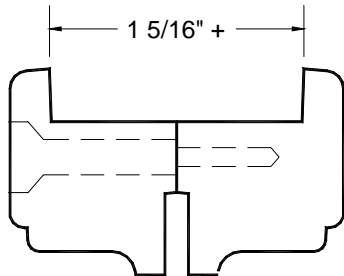

E-ZEE SET WOOD PRODUCTS, INC.

21650 COOLIDGE
Phone (248) 398-0090

OAK PARK, MI 48237-3109
Fax (248) 398-4038

DOORLITE PROFILES

1 3/4" DOORLITE MLDG

1 3/4" DOORLITE MLDG
STANDARD INSULATED

1 3/4" SPECIAL INSULATED
5/8" TO 1" GLASS THICKNESS