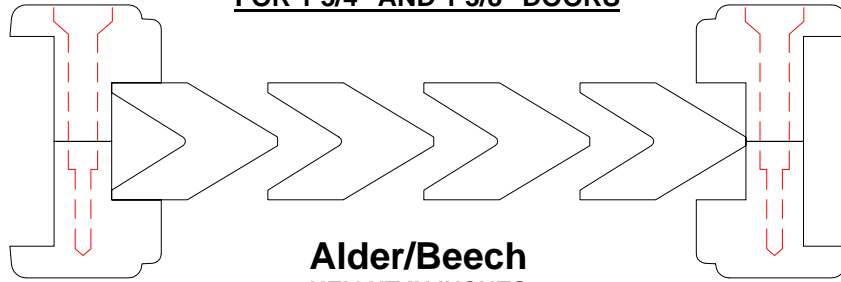

- Alder and Beech may be substituted for each other at mill option.
- * 1 3/8" Doorlites cannot be made with Insulated Glass or Maple Frames.
- Any size lite available – call or FAX for quote.
- Safety glass used in all doorlites in compliance with Federal Law 16 CFR 1201 and ANSI Z97.1.1975.
- Prices subject to change without notice.

E-ZEE SET WOOD PRODUCTS, INC.

21650 COOLIDGE
Phone (248) 398-0090

OAK PARK, MI 48237-3109
Fax (248) 398-4038

LOUVER INSERTS FOR 1 3/4" AND 1 3/8" DOORS

Alder/Beech
HEIGHT IN INCHES

	8	10	12	14	16	18	20	22	24
8	\$23.20	\$24.80	\$26.00	\$28.00	\$30.00	\$32.80	\$36.00	\$38.00	\$42.00
10	\$24.00	\$26.00	\$28.00	\$31.20	\$34.00	\$36.80	\$40.00	\$44.00	\$48.00
12	\$27.20	\$28.80	\$31.20	\$36.00	\$38.00	\$40.00	\$46.80	\$50.00	\$54.00
14	\$28.80	\$32.00	\$36.80	\$40.00	\$44.00	\$50.00	\$51.60	\$56.80	\$59.60
16	\$34.00	\$38.00	\$40.80	\$44.00	\$50.00	\$54.00	\$58.80	\$62.00	\$63.60
18	\$38.80	\$40.80	\$44.80	\$50.80	\$54.80	\$60.80	\$62.80	\$66.80	\$68.80
20	\$42.00	\$46.80	\$51.60	\$54.80	\$60.80	\$65.60	\$70.80	\$76.40	\$80.40
22	\$48.80	\$52.80	\$56.80	\$62.00	\$66.80	\$71.60	\$77.60	\$82.80	\$87.60
24	\$52.80	\$58.80	\$62.80	\$67.60	\$73.60	\$78.80	\$82.80	\$87.60	\$90.40