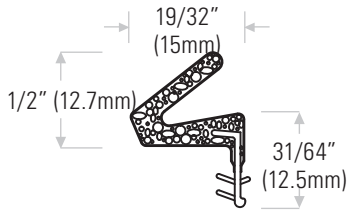

GASKET WEATHERSEALING

Kerf Inserted Gasket Seal For Windows or Doors

Kerf slot size 3/32" x 7/32" (2.3mm x 5.5mm)

- KT423B** Foam wrap gasket, brown
- KT423BL** Foam wrap gasket, black
- KT423W** Foam wrap gasket, white
- KT423B1968** Brown. Full carton 1968 ft (599.8m)
- KT423BL1968** Black. Full carton 1968 ft (599.8m)
- KT423W1968** White. Full carton 1968 ft (599.8m)

Kerf Inserted Gasket Seal For Windows

- DS425W** White
- DS425B** Brown
- Lengths available:
By footage or
1500 ft (457m) coil

Kerf Inserted Gasket / Jamb Weatherseal

- DS429B144** Kerf inserted gasket, brown
- DS429BL144** Kerf inserted gasket, black
- DS429W144** Kerf inserted gasket, white
- Length available: 12 ft. (3658mm)

- DS416B** Kerf inserted gasket, brown
- DS416BL** Kerf inserted gasket, black
- DS416W** Kerf inserted gasket, white
- DS416B1640** Brown, full carton 1640 ft (499.8m)
- DS416BL1640** Black, full carton 1640 ft (499.8m)
- DS416W1640** White, full carton 1640 ft (499.8m)

Kerf Inserted Gasket Seal For Windows or Doors

- DS426B** Kerf inserted gasket, brown
- DS426BL** Kerf inserted gasket, black
- DS426W** Kerf inserted gasket, white
- DS426B2000** Brown, full carton 2000 ft (609.6m)
- DS426BL2000** Black, full carton 2000 ft (609.6m)
- DS426W2000** White, full carton 2000 ft (609.6m)
- Minimum space between the sash face & the stop:
3/16" (4.7mm) Maximum space 5/16" (8mm)
- Tested for air & water infiltration to CSA A440.