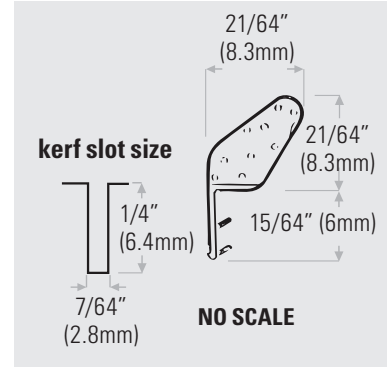

GASKET WEATHERSEALING

Kerf Inserted Gasket Seal For Windows or Doors

Kerf slot size 3/32" x 7/32" (2.3mm x 5.5mm)

- KT423B** Foam wrap gasket, brown
- KT423BL** Foam wrap gasket, black
- KT423W** Foam wrap gasket, white
- KT423B1968** Brown. Full carton 1968 ft (599.8m)
- KT423BL1968** Black. Full carton 1968 ft (599.8m)
- KT423W1968** White. Full carton 1968 ft (599.8m)

Kerf Inserted Gasket Seal For Windows

- DS425W** White
- DS425B** Brown
- Lengths available:
By footage or
1500 ft (457m) coil

Kerf Inserted Gasket / Jamb Weatherseal

- DS429B144** Kerf inserted gasket, brown
- DS429BL144** Kerf inserted gasket, black
- DS429W144** Kerf inserted gasket, white
- Length available: 12 ft. (3658mm)

- DS416B** Kerf inserted gasket, brown
- DS416BL** Kerf inserted gasket, black
- DS416W** Kerf inserted gasket, white
- DS416B1640** Brown, full carton 1640 ft (499.8m)
- DS416BL1640** Black, full carton 1640 ft (499.8m)
- DS416W1640** White, full carton 1640 ft (499.8m)

Kerf Inserted Gasket Seal For Windows or Doors

- DS426B** Kerf inserted gasket, brown
- DS426BL** Kerf inserted gasket, black
- DS426W** Kerf inserted gasket, white
- DS426B2000** Brown, full carton 2000 ft (609.6m)
- DS426BL2000** Black, full carton 2000 ft (609.6m)
- DS426W2000** White, full carton 2000 ft (609.6m)
- Minimum space between the sash face & the stop:
3/16" (4.7mm) Maximum space 5/16" (8mm)
- Tested for air & water infiltration to CSA A440.