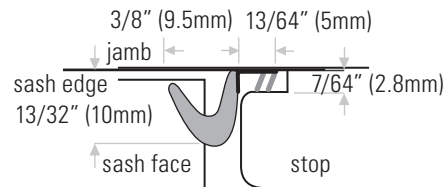

GASKET WEATHERSEALING

Kerf Inserted Gasket Seal For Windows or Doors

Kerf slot size 3/32" x 7/32" (2.3mm x 5.5mm)

- KT423B** Foam wrap gasket, brown
- KT423BL** Foam wrap gasket, black
- KT423W** Foam wrap gasket, white
- KT423B1968** Brown. Full carton 1968 ft (599.8m)
- KT423BL1968** Black. Full carton 1968 ft (599.8m)
- KT423W1968** White. Full carton 1968 ft (599.8m)

Kerf Inserted Gasket Seal For Windows

- DS425W** White
- DS425B** Brown
- Lengths available:
By footage or
1500 ft (457m) coil

Kerf Inserted Gasket / Jamb Weatherseal

- DS429B144** Kerf inserted gasket, brown
- DS429BL144** Kerf inserted gasket, black
- DS429W144** Kerf inserted gasket, white
- Length available: 12 ft. (3658mm)

- DS416B** Kerf inserted gasket, brown
- DS416BL** Kerf inserted gasket, black
- DS416W** Kerf inserted gasket, white
- DS416B1640** Brown, full carton 1640 ft (499.8m)
- DS416BL1640** Black, full carton 1640 ft (499.8m)
- DS416W1640** White, full carton 1640 ft (499.8m)

Kerf Inserted Gasket Seal For Windows or Doors

- DS426B** Kerf inserted gasket, brown
- DS426BL** Kerf inserted gasket, black
- DS426W** Kerf inserted gasket, white
- DS426B2000** Brown, full carton 2000 ft (609.6m)
- DS426BL2000** Black, full carton 2000 ft (609.6m)
- DS426W2000** White, full carton 2000 ft (609.6m)
- Minimum space between the sash face & the stop:
3/16" (4.7mm) Maximum space 5/16" (8mm)
- Tested for air & water infiltration to CSA A440.