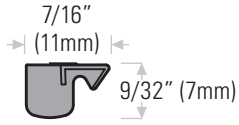

GASKET WEATHERSEALING

Kerf Inserted Gasket Seal For Windows or Doors

Kerf slot size 3/32" x 7/32" (2.3mm x 5.5mm)

- KT423B** Foam wrap gasket, brown
- KT423BL** Foam wrap gasket, black
- KT423W** Foam wrap gasket, white
- KT423B1968** Brown. Full carton 1968 ft (599.8m)
- KT423BL1968** Black. Full carton 1968 ft (599.8m)
- KT423W1968** White. Full carton 1968 ft (599.8m)

Kerf Inserted Gasket Seal For Windows

- DS425W** White
- DS425B** Brown
- Lengths available:
By footage or
1500 ft (457m) coil

Kerf Inserted Gasket / Jamb Weatherseal

- DS429B144** Kerf inserted gasket, brown
- DS429BL144** Kerf inserted gasket, black
- DS429W144** Kerf inserted gasket, white
- Length available: 12 ft. (3658mm)

- DS416B** Kerf inserted gasket, brown
- DS416BL** Kerf inserted gasket, black
- DS416W** Kerf inserted gasket, white
- DS416B1640** Brown, full carton 1640 ft (499.8m)
- DS416BL1640** Black, full carton 1640 ft (499.8m)
- DS416W1640** White, full carton 1640 ft (499.8m)

Kerf Inserted Gasket Seal For Windows or Doors

- DS426B** Kerf inserted gasket, brown
- DS426BL** Kerf inserted gasket, black
- DS426W** Kerf inserted gasket, white
- DS426B2000** Brown, full carton 2000 ft (609.6m)
- DS426BL2000** Black, full carton 2000 ft (609.6m)
- DS426W2000** White, full carton 2000 ft (609.6m)
- Minimum space between the sash face & the stop:
3/16" (4.7mm) Maximum space 5/16" (8mm)
- Tested for air & water infiltration to CSA A440.