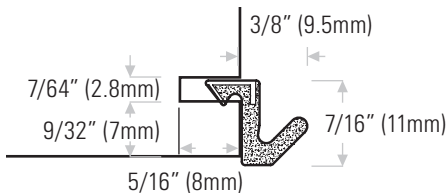

GASKET WEATHERSEALING

Kerf Inserted Gasket Seal For Windows or Doors

Kerf slot size 3/32" x 7/32" (2.3mm x 5.5mm)

- KT423B** Foam wrap gasket, brown
- KT423BL** Foam wrap gasket, black
- KT423W** Foam wrap gasket, white
- KT423B1968** Brown. Full carton 1968 ft (599.8m)
- KT423BL1968** Black. Full carton 1968 ft (599.8m)
- KT423W1968** White. Full carton 1968 ft (599.8m)

Kerf Inserted Gasket Seal For Windows

- DS425W** White
- DS425B** Brown
- Lengths available:
By footage or
1500 ft (457m) coil

Kerf Inserted Gasket / Jamb Weatherseal

- DS429B144** Kerf inserted gasket, brown
- DS429BL144** Kerf inserted gasket, black
- DS429W144** Kerf inserted gasket, white
- Length available: 12 ft. (3658mm)

- DS416B** Kerf inserted gasket, brown
- DS416BL** Kerf inserted gasket, black
- DS416W** Kerf inserted gasket, white
- DS416B1640** Brown, full carton 1640 ft (499.8m)
- DS416BL1640** Black, full carton 1640 ft (499.8m)
- DS416W1640** White, full carton 1640 ft (499.8m)

Kerf Inserted Gasket Seal For Windows or Doors

- DS426B** Kerf inserted gasket, brown
- DS426BL** Kerf inserted gasket, black
- DS426W** Kerf inserted gasket, white
- DS426B2000** Brown, full carton 2000 ft (609.6m)
- DS426BL2000** Black, full carton 2000 ft (609.6m)
- DS426W2000** White, full carton 2000 ft (609.6m)
- Minimum space between the sash face & the stop:
3/16" (4.7mm) Maximum space 5/16" (8mm)
- Tested for air & water infiltration to CSA A440.