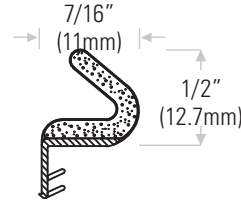

Kerf Inserted Gasket / Jamb Weatherseal

- **DS431B** Kerf inserted gasket, brown
- **DS431BL** Kerf inserted gasket, black
- **DS431W** Kerf inserted gasket, white