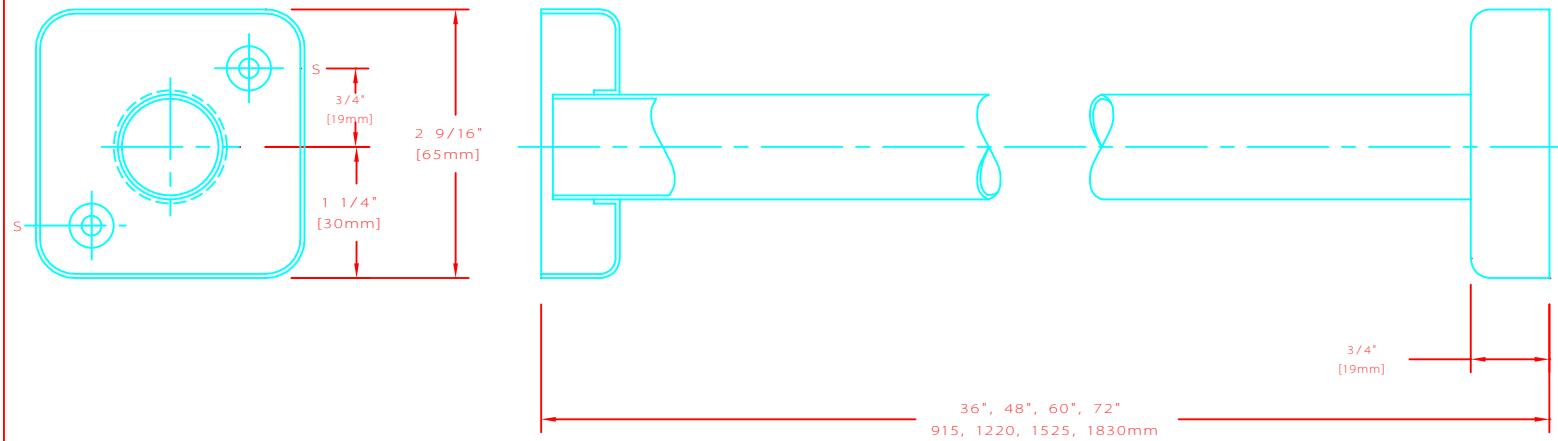

B-6107
1" Diameter Shower Curtain Rod
Square End Flange

B-6107
1" Diameter Shower Curtain Rod
Square End Flange