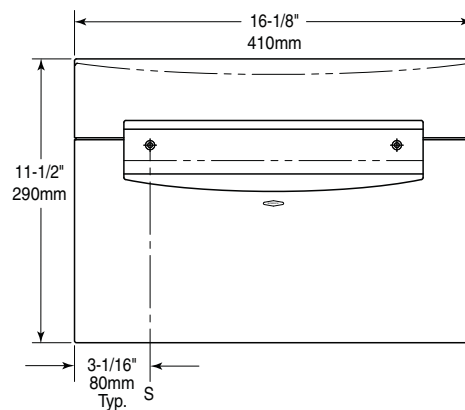

Technical Data

MatrixSeries™ SURFACE-MOUNTED SEAT-COVER DISPENSER

B-5221

MATERIALS:

Durable, high-impact grey ABS with high-gloss finish on exposed surfaces. Front of dispenser has same degree of arc as other Bobrick MatrixSeries washroom accessories. Radius on corners, edges and top complement other MatrixSeries accessories.

OPERATION:

Dispenser holds single- or half-fold paper toilet seat covers. Dispenser fills from bottom through concealed opening. Capacity: 250 toilet seat covers.

INSTALLATION:

Mount unit on wall or partition of toilet compartment with two #8 x 1/2" (4.2 x 38mm) flat-head sheet-metal screws (not furnished) at points indicated by an S. For plaster or dry wall construction, provide concealed backing to comply with local building codes, then secure unit with sheet-metal screws. For other wall surfaces, provide fiber plugs or expansion shields for use with sheet-metal screws, or provide 1/8" (3mm) toggle bolts or expansion bolts.

Note: Provide a 5" (125mm) minimum clearance from bottom of dispenser to top of any horizontal projection to provide room for filling dispenser from bottom.

SPECIFICATION:

Surface-mounted toilet-seat-cover dispenser shall be durable, high-impact grey ABS with high-gloss finish on exposed surfaces. Front of dispenser shall have same degree of arc as other Bobrick MatrixSeries™ accessories in the washroom. Radius on corners, edges and top of dispenser shall complement other Bobrick MatrixSeries™ washroom accessories. Unit shall have a rectangular opening for dispensing toilet seat covers and a concealed opening in bottom for filling. Capacity shall be 250 paper toilet seat covers.

Surface-Mounted Toilet-Seat-Cover Dispenser shall be Model B-5221 of Bobrick Washroom Equipment, Inc., Clifton Park, New York; Jackson, Tennessee; Los Angeles, California; Bobrick Washroom Equipment Company, Scarborough, Ontario; Bobrick Washroom Equipment Pty. Ltd., Australia; and Bobrick Washroom Equipment Limited, United Kingdom.