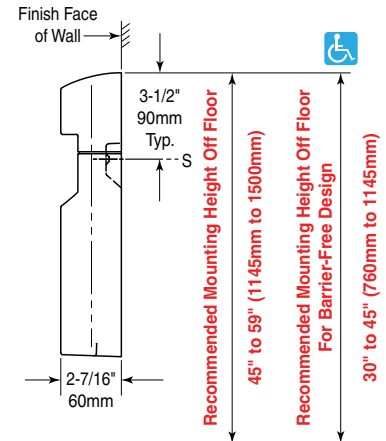

Technical Data

MatrixSeries™ SURFACE-MOUNTED SEAT-COVER DISPENSER

B-5221

MATERIALS:

Durable, high-impact grey ABS with high-gloss finish on exposed surfaces. Front of dispenser has same degree of arc as other Bobrick MatrixSeries washroom accessories. Radius on corners, edges and top complement other MatrixSeries accessories.

OPERATION:

Dispenser holds single- or half-fold paper toilet seat covers. Dispenser fills from bottom through concealed opening. Capacity: 250 toilet seat covers.

INSTALLATION:

Mount unit on wall or partition of toilet compartment with two #8 x 1/2" (4.2 x 38mm) flat-head sheet-metal screws (not furnished) at points indicated by an S. For plaster or dry wall construction, provide concealed backing to comply with local building codes, then secure unit with sheet-metal screws. For other wall surfaces, provide fiber plugs or expansion shields for use with sheet-metal screws, or provide 1/8" (3mm) toggle bolts or expansion bolts.

Note: Provide a 5" (125mm) minimum clearance from bottom of dispenser to top of any horizontal projection to provide room for filling dispenser from bottom.

SPECIFICATION:

Surface-mounted toilet-seat-cover dispenser shall be durable, high-impact grey ABS with high-gloss finish on exposed surfaces. Front of dispenser shall have same degree of arc as other Bobrick MatrixSeries™ accessories in the washroom. Radius on corners, edges and top of dispenser shall complement other Bobrick MatrixSeries™ washroom accessories. Unit shall have a rectangular opening for dispensing toilet seat covers and a concealed opening in bottom for filling. Capacity shall be 250 paper toilet seat covers.

Surface-Mounted Toilet-Seat-Cover Dispenser shall be Model B-5221 of Bobrick Washroom Equipment, Inc., Clifton Park, New York; Jackson, Tennessee; Los Angeles, California; Bobrick Washroom Equipment Company, Scarborough, Ontario; Bobrick Washroom Equipment Pty. Ltd., Australia; and Bobrick Washroom Equipment Limited, United Kingdom.