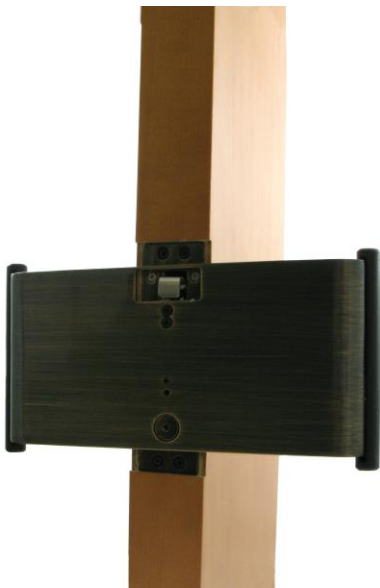

Shown Closed

1069/1069L Pocket Door Pulls
Passage & Latching

PATENT PENDING - ADA

1069 Sliding Door Pull for ADA compliance standard is for frame width up to 7" can be made for any frame width.

Stylish black nylon handles standard.

Shown Open

1069L Sliding Door Pull is latching only from inside or outside.

Easy installation and operation. Operates with heel or edge of hand or with the arm.

Can be used on a 1-3/8" door as well as a 1-3/4" door.