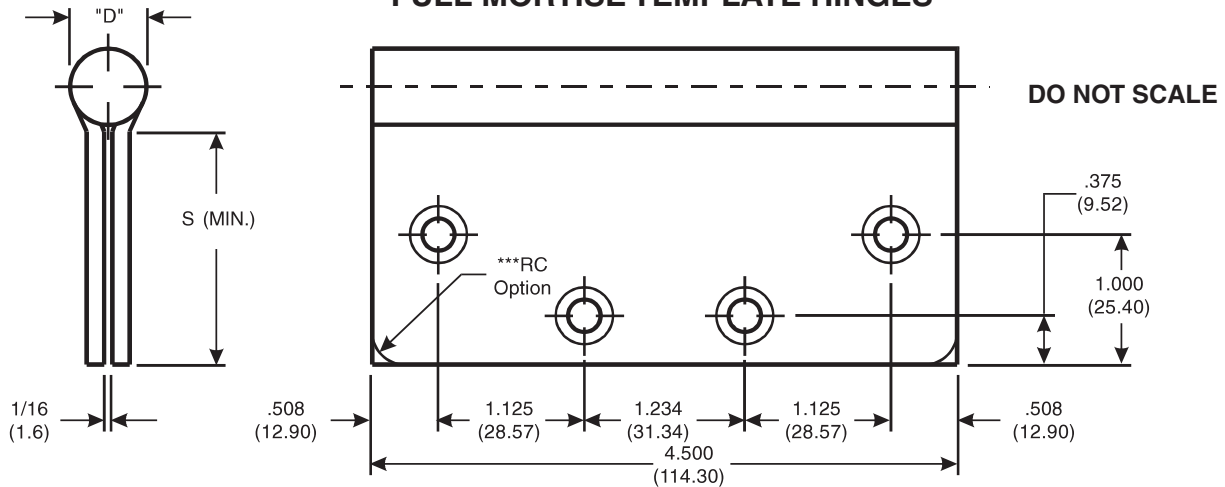

4½ x 4 - 4½ x 4½ - 4½ x 5 - 4½ x 6 - 4½ x 7 - 4½ x 8 FULL MORTISE TEMPLATE HINGES

TEMPLATE 030-98

CATALOG NUMBER		GAUGE OF METAL	"D" OUTSIDE DIAMETER	"S" DISTANCE (SWAGE LINE)					
STEEL HINGES	*NON-FERROUS OR STAINLESS STEEL HINGES			HINGE WIDTH					
				4 (101.6)	4½ (114.3)	5 (127.0)	6 (152.4)	7 (177.8)	8 (203.2)
T 714	-	.134 (3.40)	.585 (14.86)	1-21/32 (42.1)	1-29/32 (48.4)	-	-	-	-
TA 714	TA 314	.134 (3.40)	.585 (14.86)	1-21/32 (42.1)	1-29/32 (48.4)	-	-	-	-
TA 786	TA 386	.180 (4.57)	.720 (18.29)	**	1-13/16 (46.0)	-	-	-	-
T 2714	T 2314	.134 (3.40)	.585 (14.86)	1-21/32 (42.1)	1-29/32 (48.4)	-	-	-	-
TCA 2714	TCA 2314	.134 (3.40)	.585 (14.86)	1-21/32 (42.1)	1-29/32 (48.4)	-	-	-	-
TA/TB 2714	TA/TB 2314	.134 (3.40)	.603 (15.32)	1-21/32 (42.1)	1-29/32 (48.4)	-	-	-	-
TA/TB 3713	TA/TB 3313	.134 (3.40)	.603 (15.32)	1-21/32 (42.1)	1-29/32 (48.4)	-	-	-	-
T 2731	-	.134 (3.40)	.525 (13.33)	1-11/16 (42.9)	1-15/16 (49.2)	-	-	-	-
TA 2731	TA 3331	.134 (3.140)	.525 (13.33)	1-11/16 (42.9)	1-15/16 (49.2)	-	-	-	-
TA/TB 2798	TA/TB 2398	.134 (3.40)	.603 (15.32)	-	-	2-5/32 (54.8)	2-21/32 (67.5)	3-5/32 (80.2)	3-21/32 (92.9)
TA 3750	TA 3350	.180 (4.57)	.701 (17.80)	**	1-13/16 (46.0)	-	-	-	-
TCA 3786	TCA 3386	.180 (4.57)	.752 (19.10)	**	1-13/16 (46.0)	-	2-9/16 (65.1)	3-1/16 (77.8)	3-9/16 (90.5)
T4A/T4B 3786	T4A/T4B 3386	.180 (4.57)	.752 (19.10)	**	1-13/16 (46.0)	-	2-9/16 (65.1)	3-1/16 (77.8)	3-9/16 (90.5)

McKINNEY Template Hinges of the above Catalog Numbers are made to conform to ANSI/BHMA 156.7.

Institutional Type Hinges conform to above screw hole locations.

Machine Screw Size - 1/2 x 12-24 F.H.

Wood Screw Size - 1-1/4 x 12 F.H.

*Check Catalog for Metals.

** Dimensions will be supplied upon request.

***Round Corner Option is available with 5/32(4.0), 1/4(6.3) & 5/8(15.9) radii, If none is specified 1/4(6.3) will be supplied.

McKINNEY Products Company • 225 Episcopal Road • Berlin, CT 06037 • PHONE: 800-346-7707 • FAX: 800-541-1073