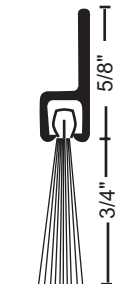

Nylon Brush Sweeps

#6 x 3/4" Stainless Steel Sheet Metal Screws furnished.
 Screw holes are slotted for adjustment.

600
600A
600B
600DKB

A605A
A605B
A605DKB

B606A
B606B
B606DKB

All products
this page

A - clear with gray brush
B - gold with black brush
DKB - dark bronze with black brush
no suffix - mill with gray brush

nylon+

C607A
C607B
C607DKB

C627A
C627B
C627DKB

601
601A
601B
601DKB

OV634A
OV634B
OV634DKB

OV633A
OV633B
OV633DKB

D608A
D608B
D608DKB

E609A
E609B
E609DKB